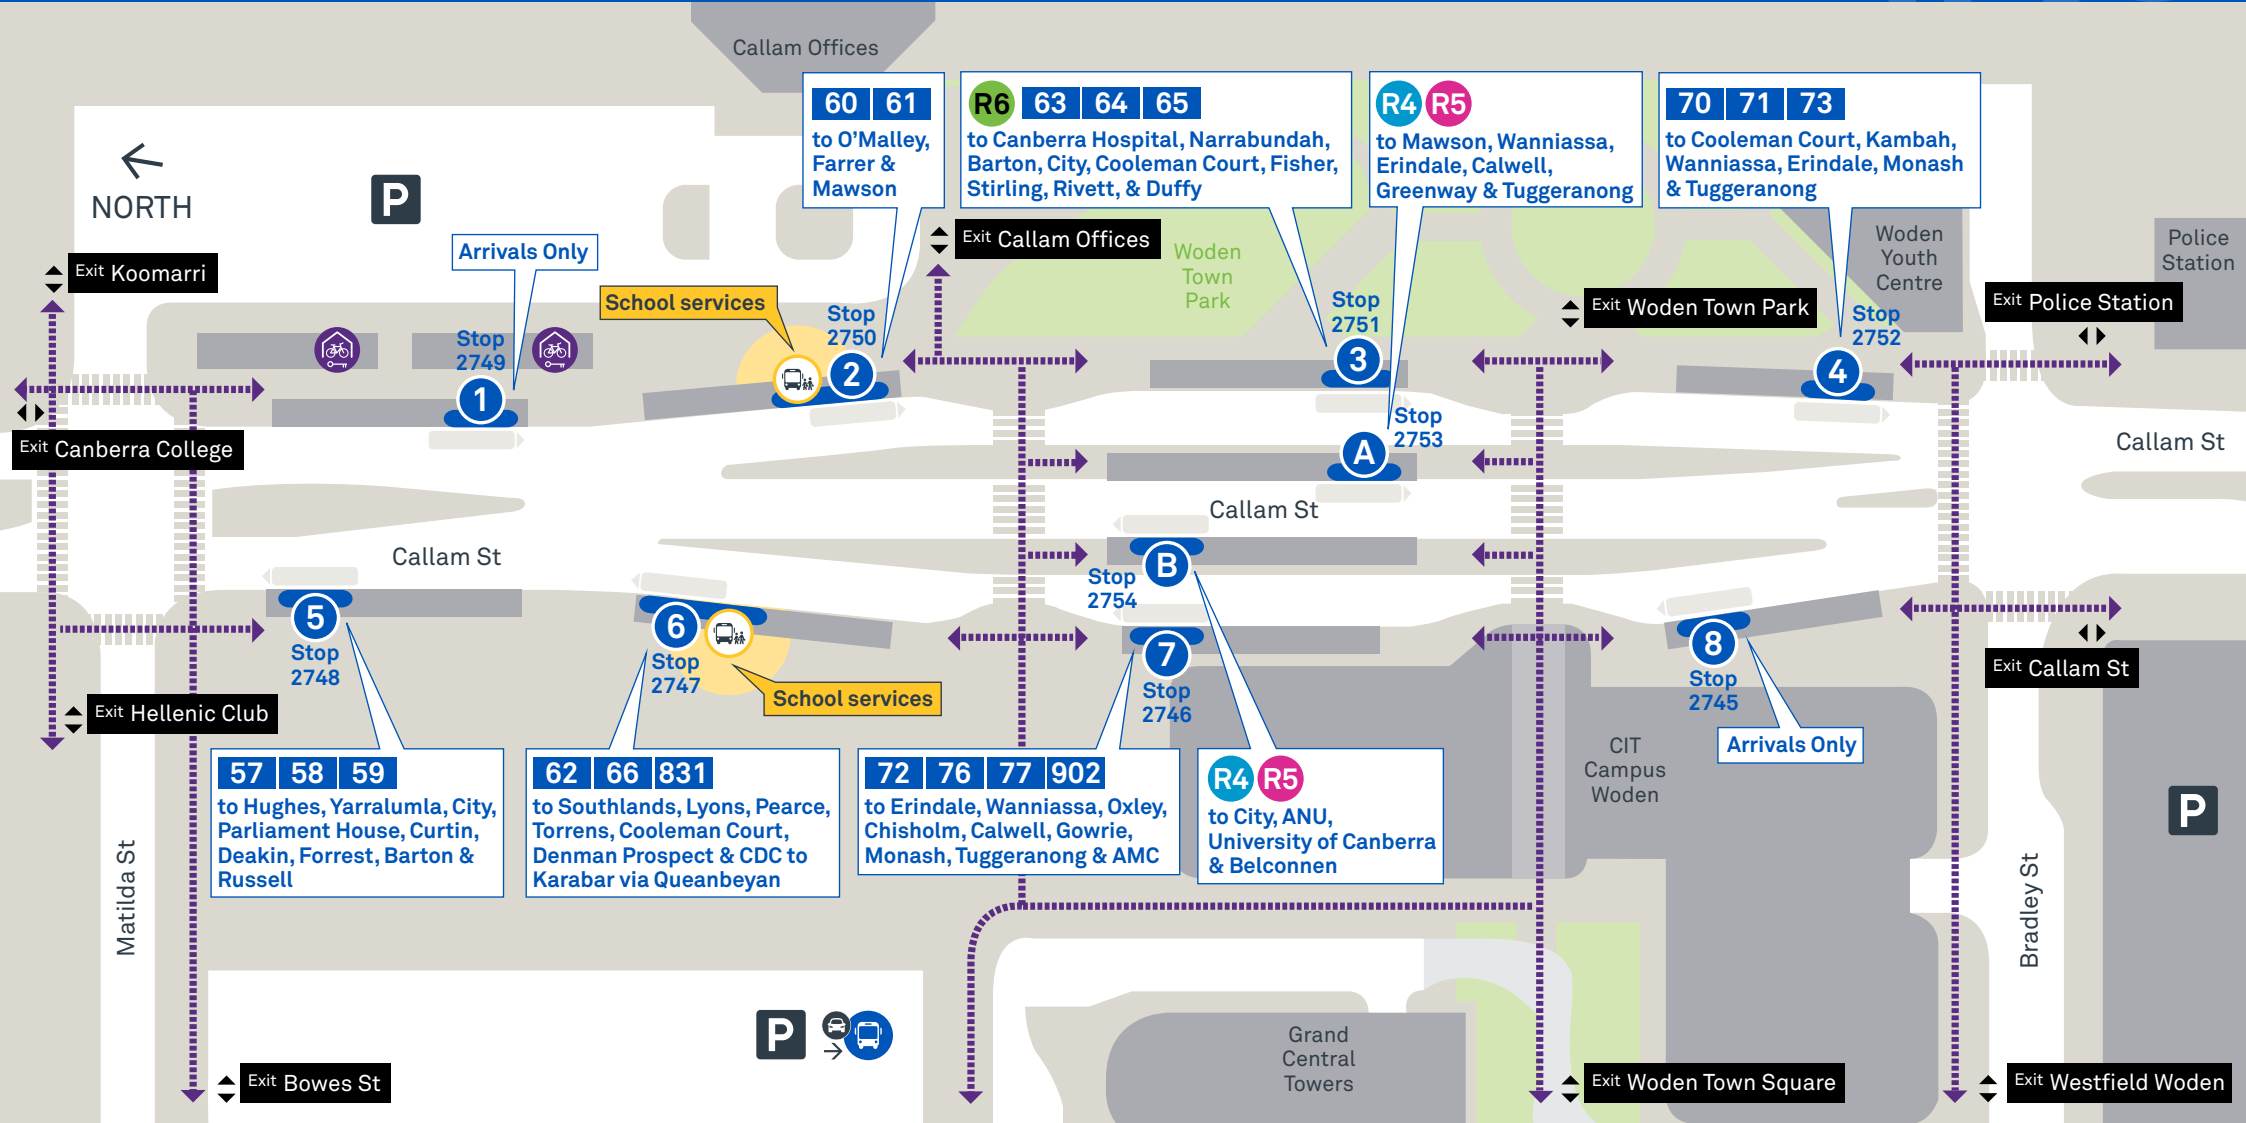

Woden Interchange - departure platforms

Effective 20 April 2026

- 1** Bus platform number
- School service platform
- 57** Route number
- R4** RAPID route number
- Walking route
- P** Parking
- Park and Ride
- Bicycle Cage