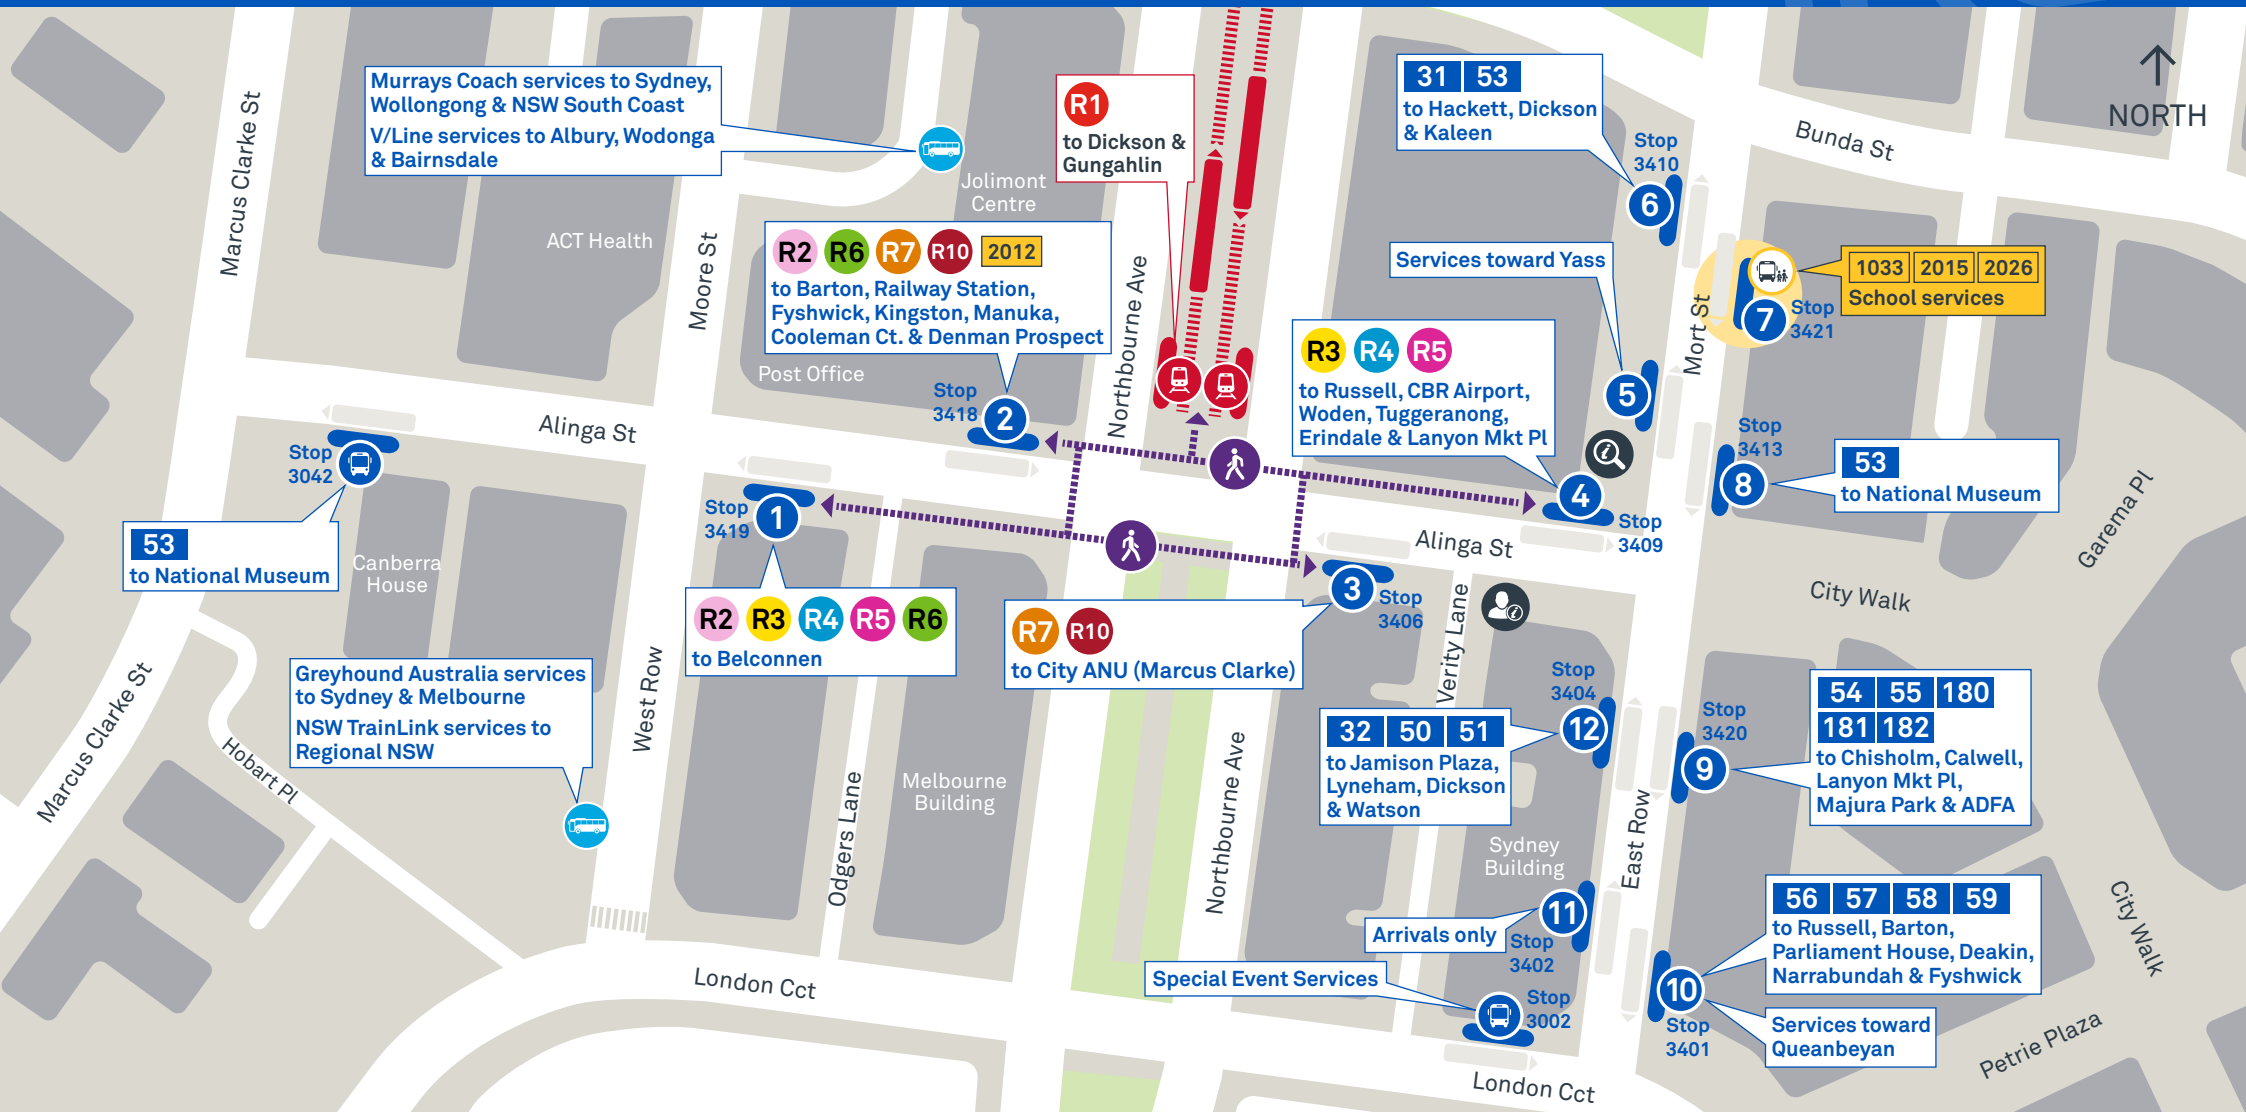

City Interchange - departure platforms

Effective 2 February 2026

- 1 Bus platform number
- School service platform
- 31 Route number
- Walking route
- Customer service office
- Bus stop
- Light Rail platform
- R1 RAPID route number
- Information display
- Coach stop