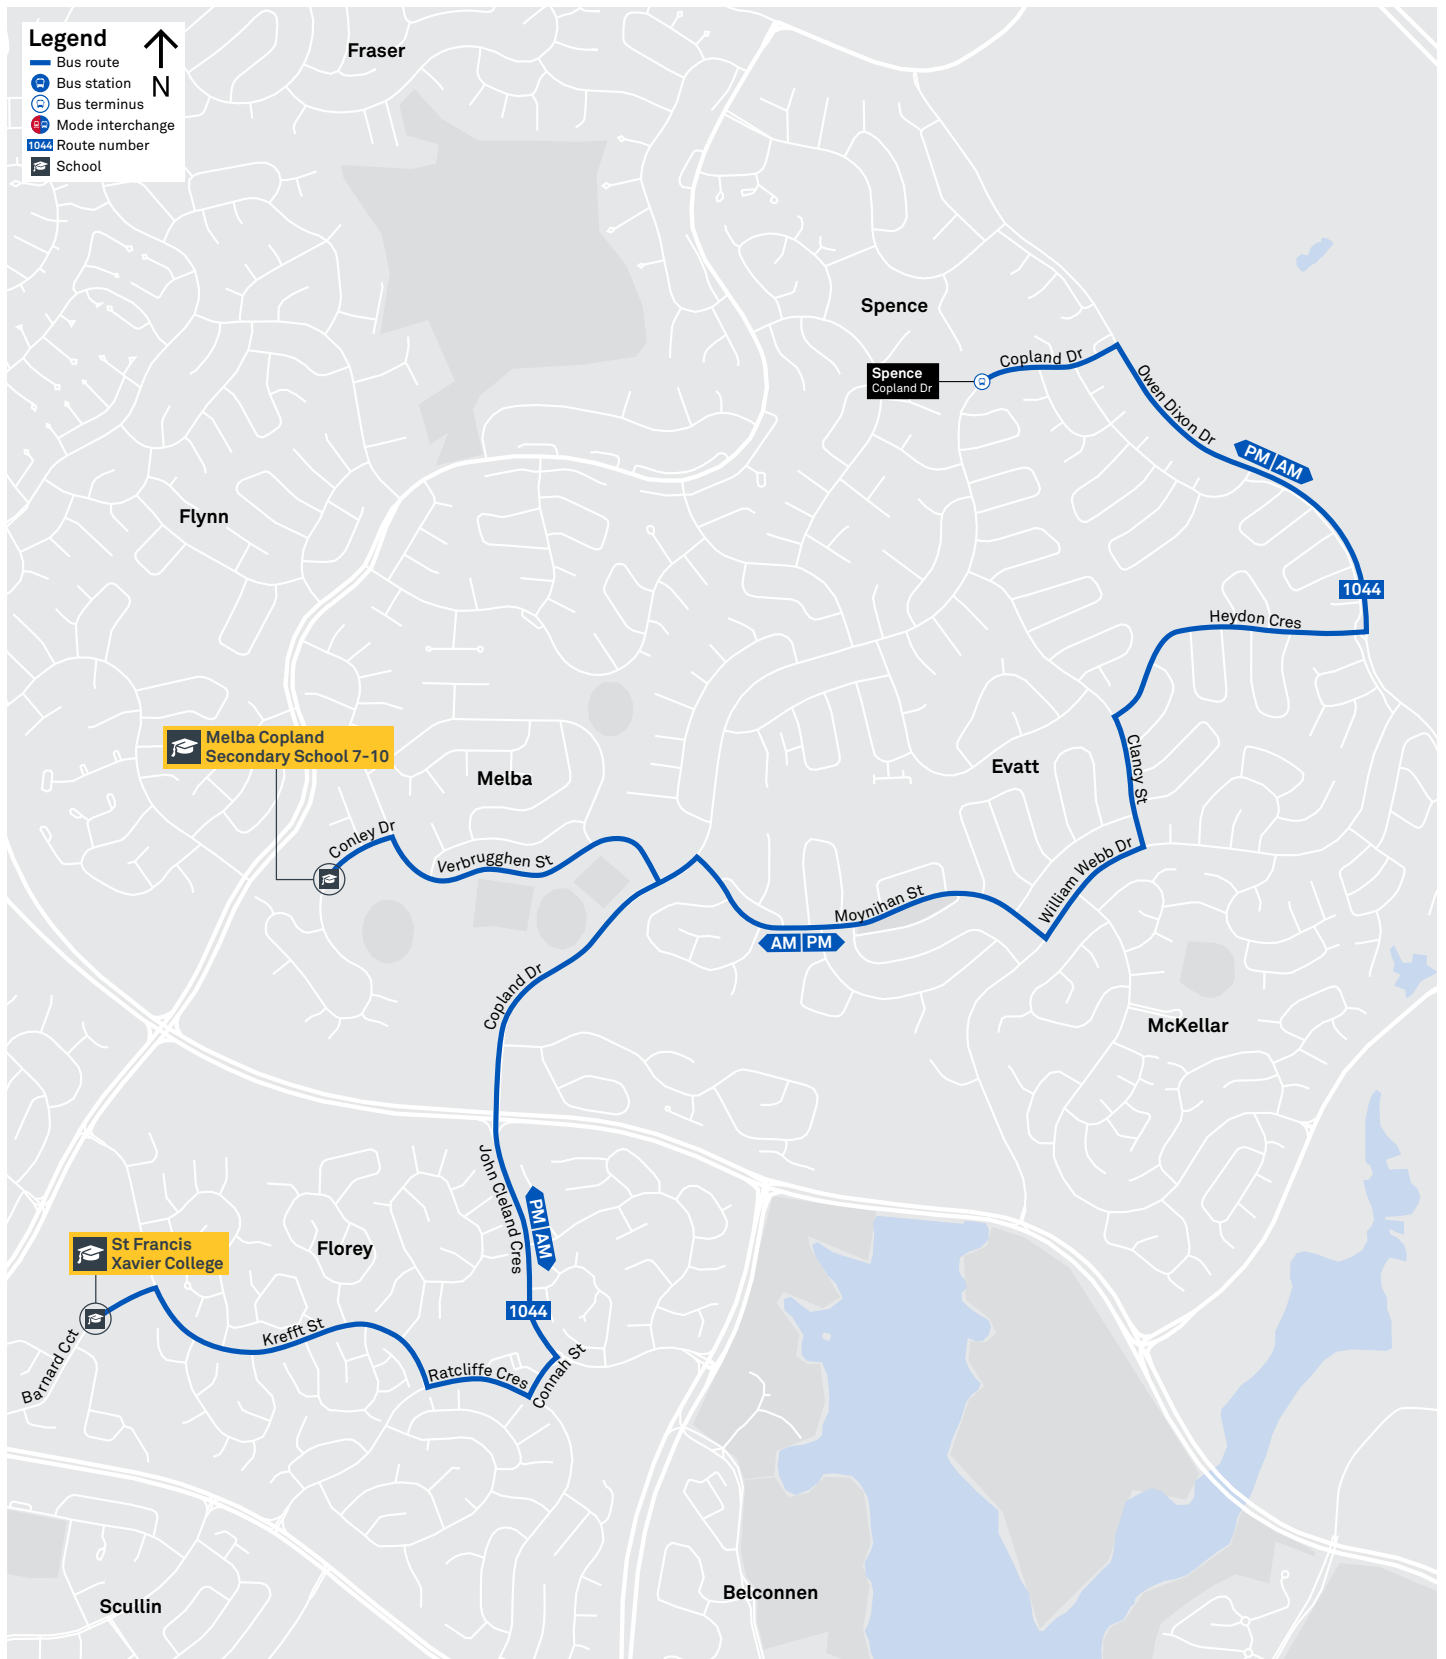

SCHOOL ROUTE 1044 (AM & PM)

CANBERRA IS BETTER CONNECTED

transport.act.gov.au

TTC Transport Canberra