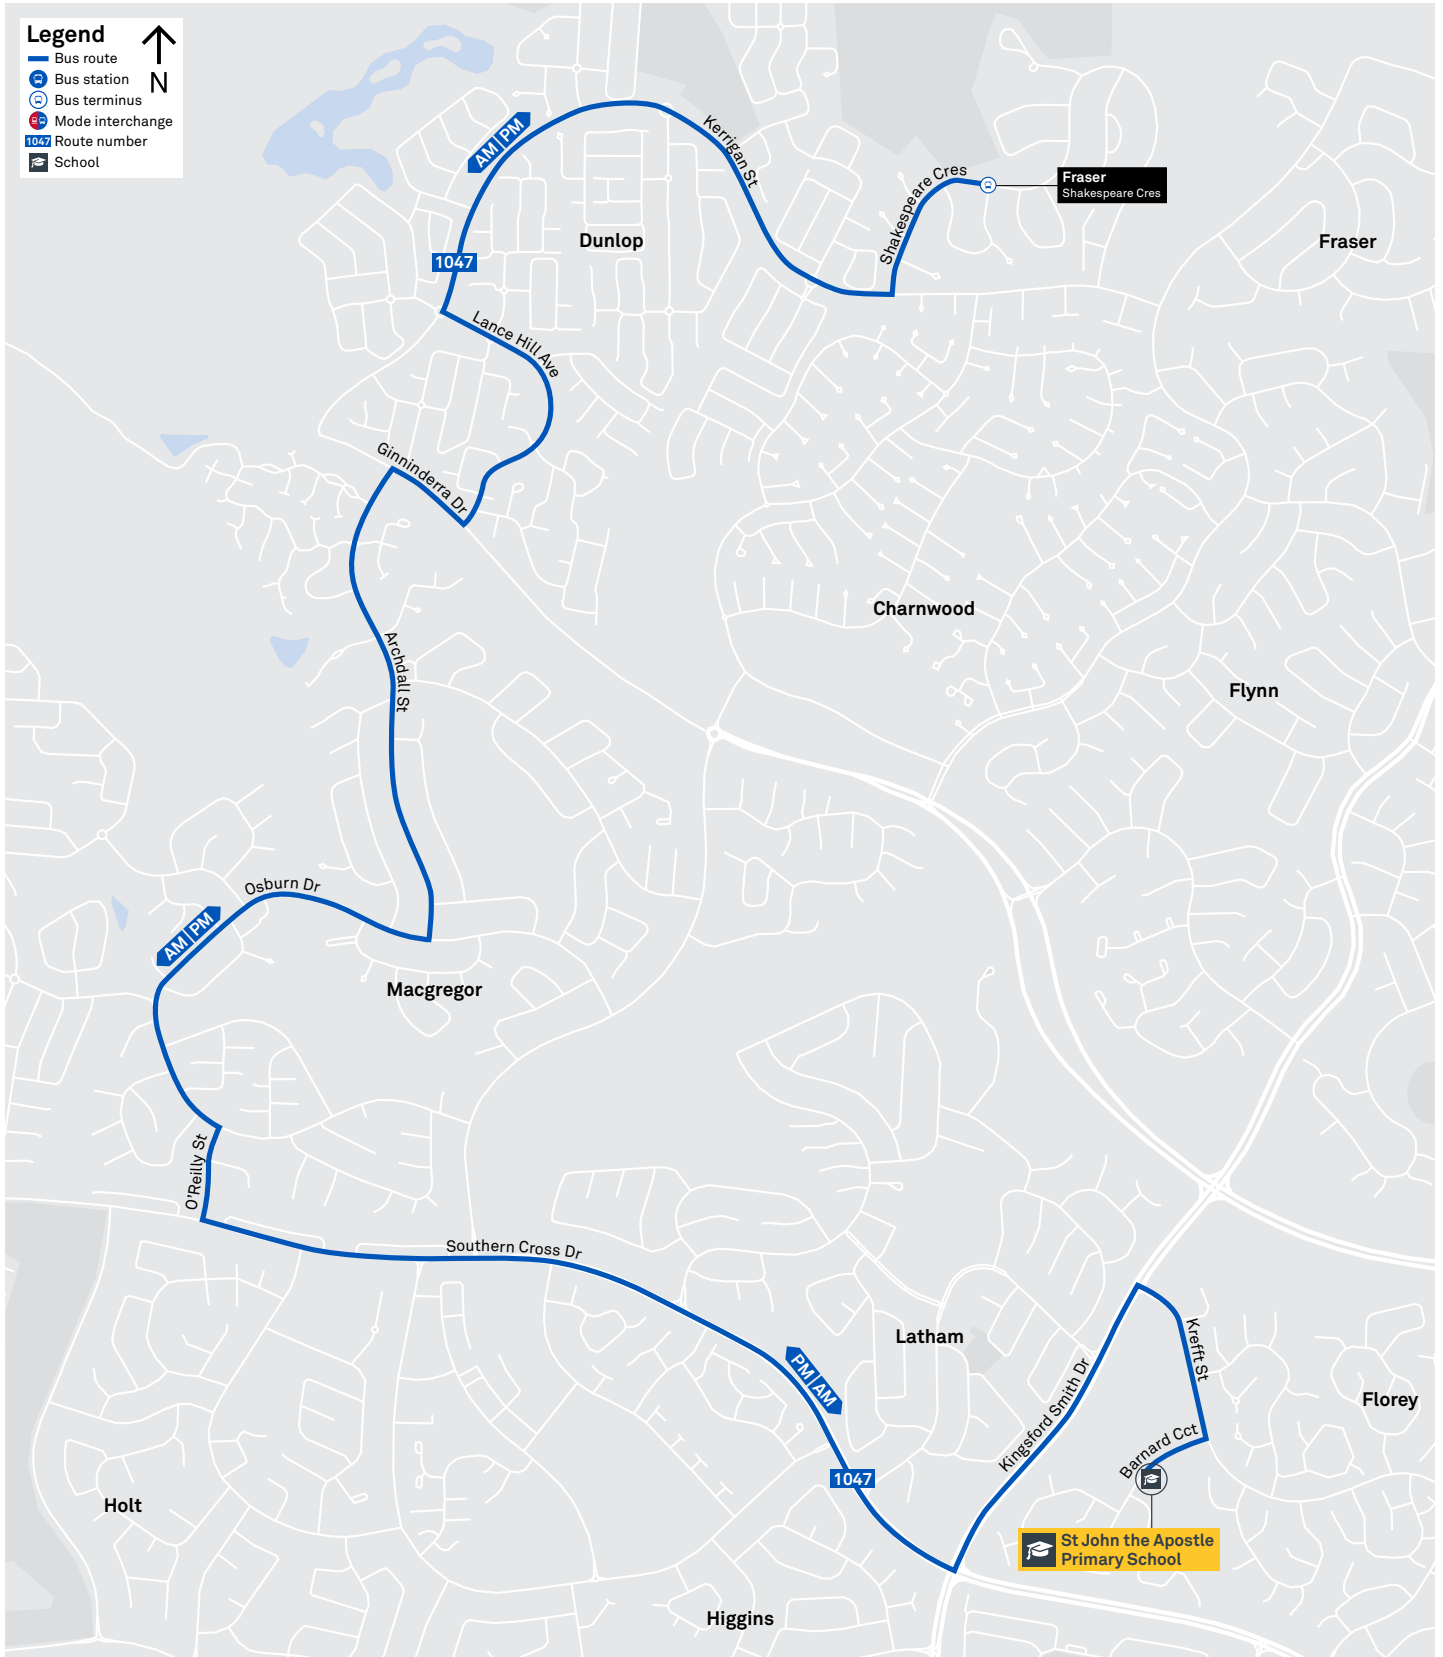

SCHOOL ROUTE 1047 (AM & PM)

CANBERRA
IS BETTER
CONNECTED

transport.act.gov.au

TTC Transport
Canberra