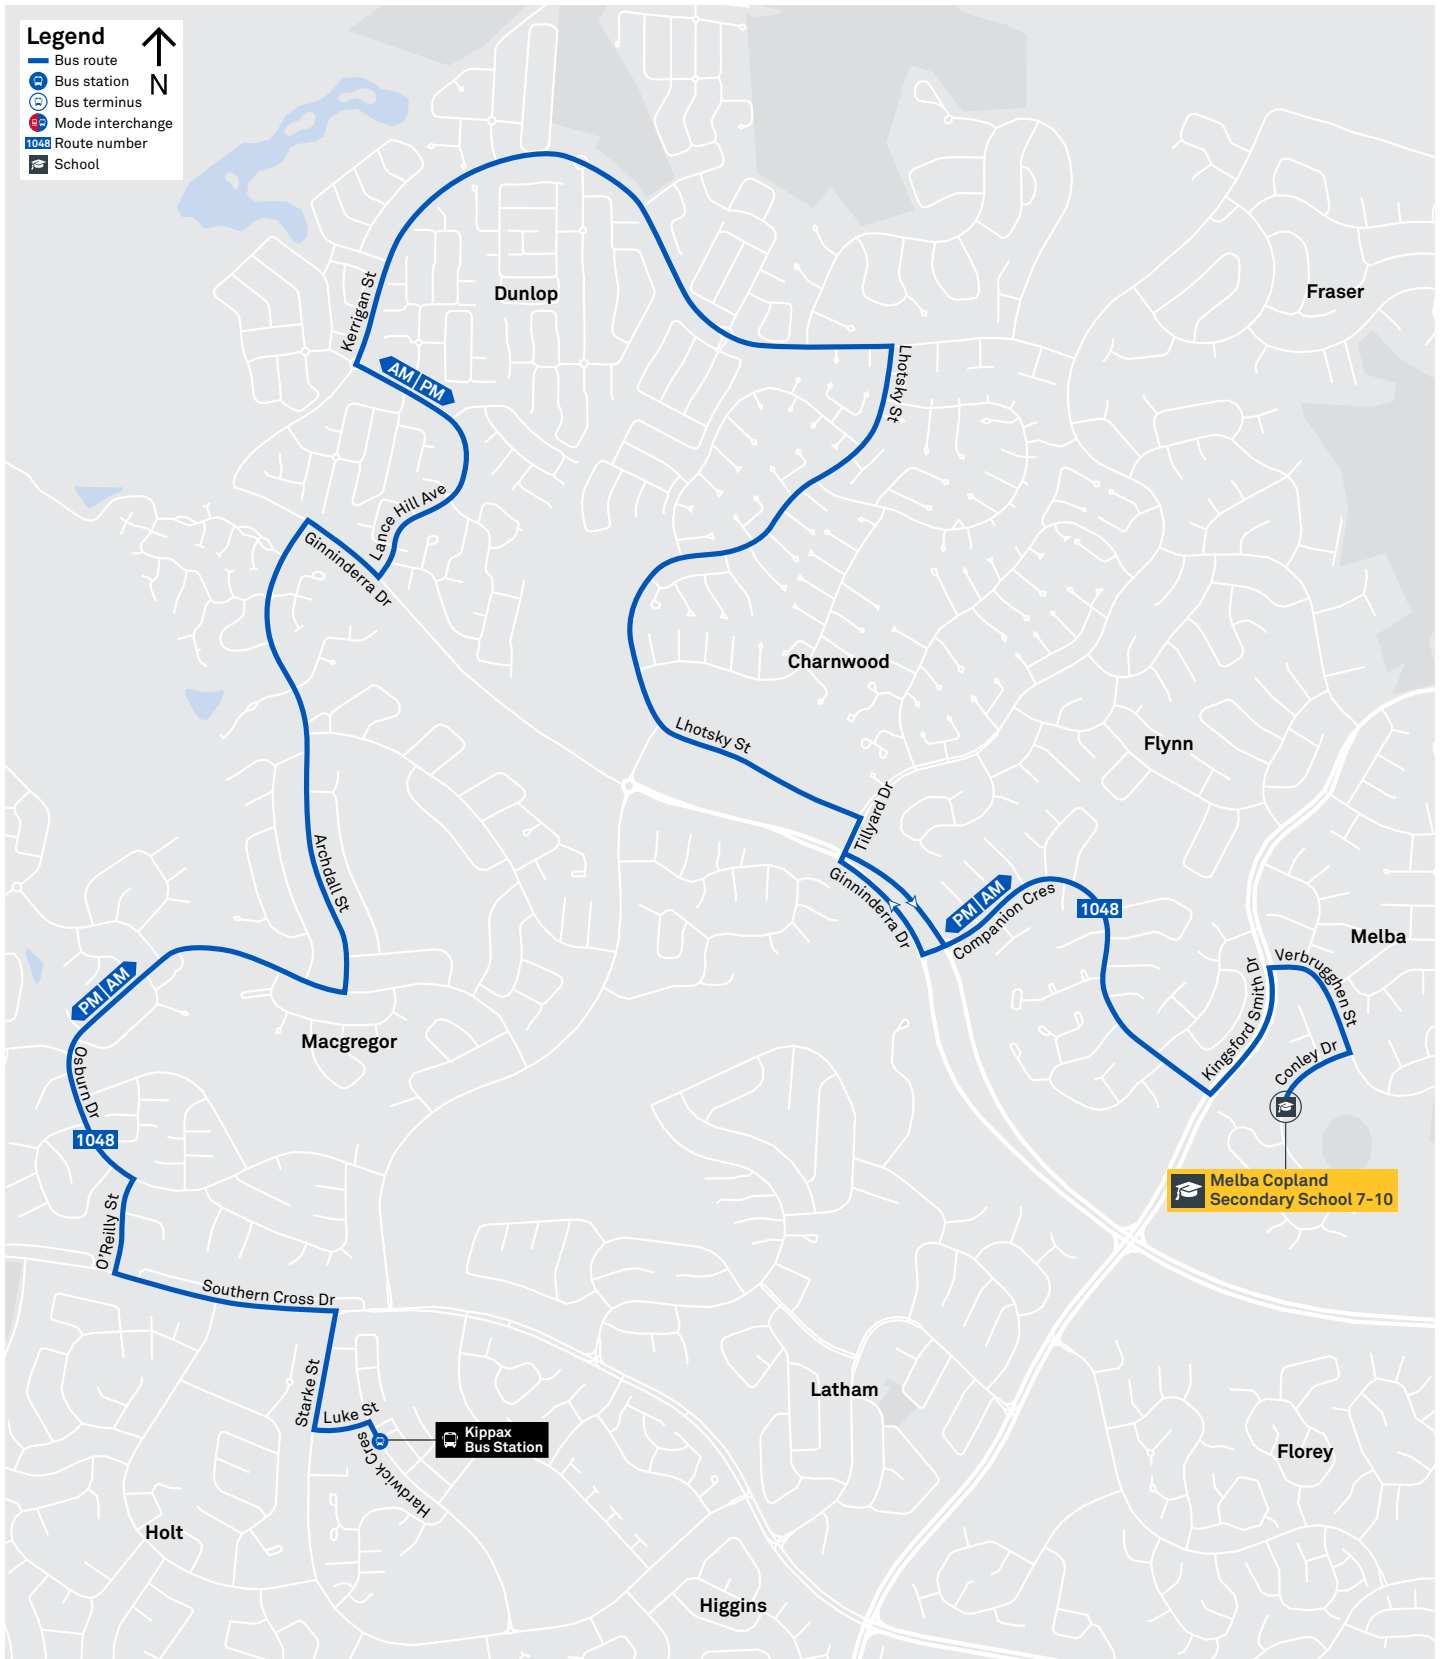

SCHOOL ROUTE 1048 (AM & PM)

CANBERRA
IS BETTER
CONNECTED

transport.act.gov.au

TTC Transport
Canberra