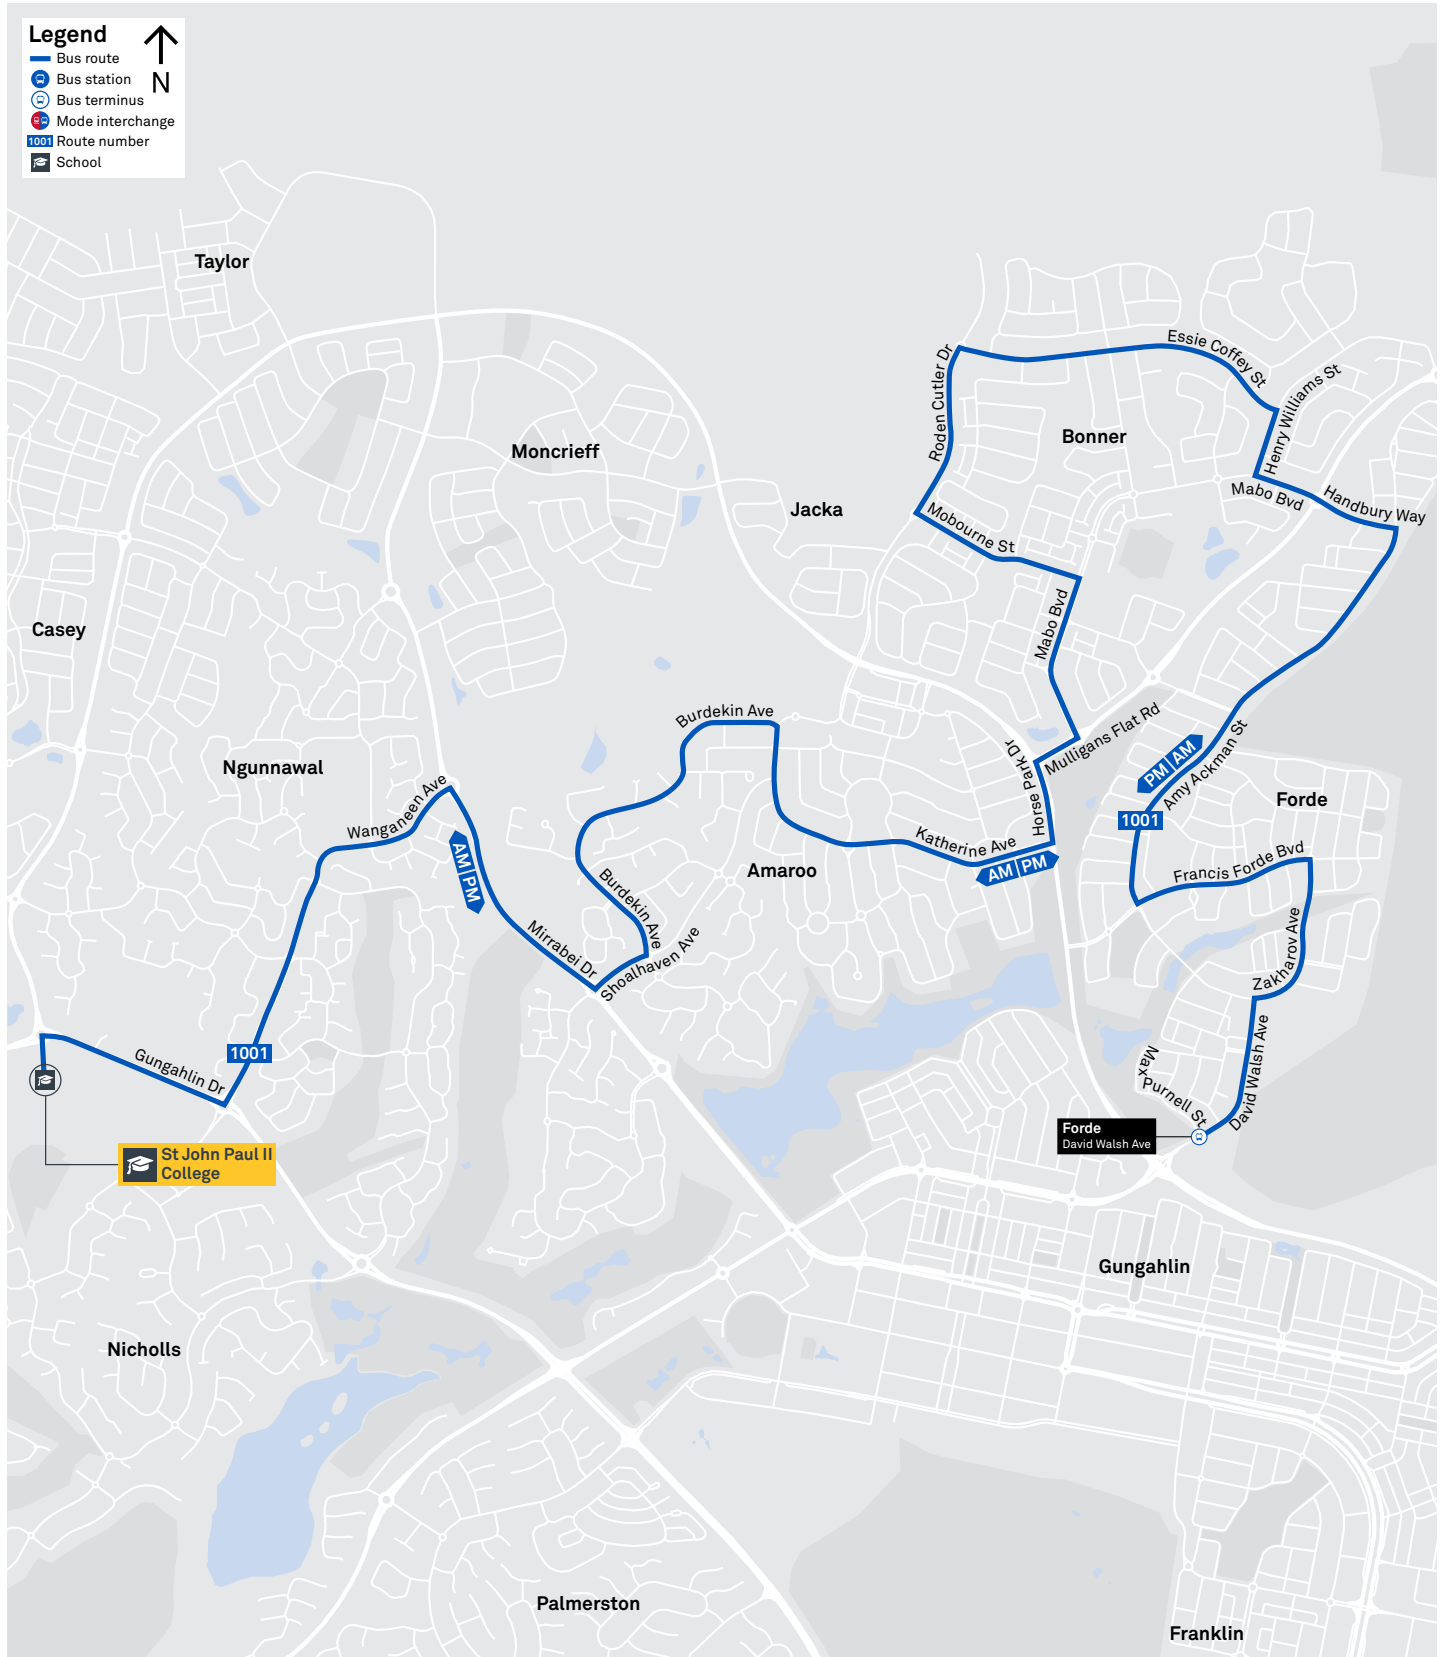

SCHOOL ROUTE 1001 (AM & PM)

Legend

- Bus route
- Bus station
- Bus terminus
- Mode interchange
- Route number
- School

CANBERRA
IS BETTER
CONNECTED

transport.act.gov.au

TTC Transport
Canberra