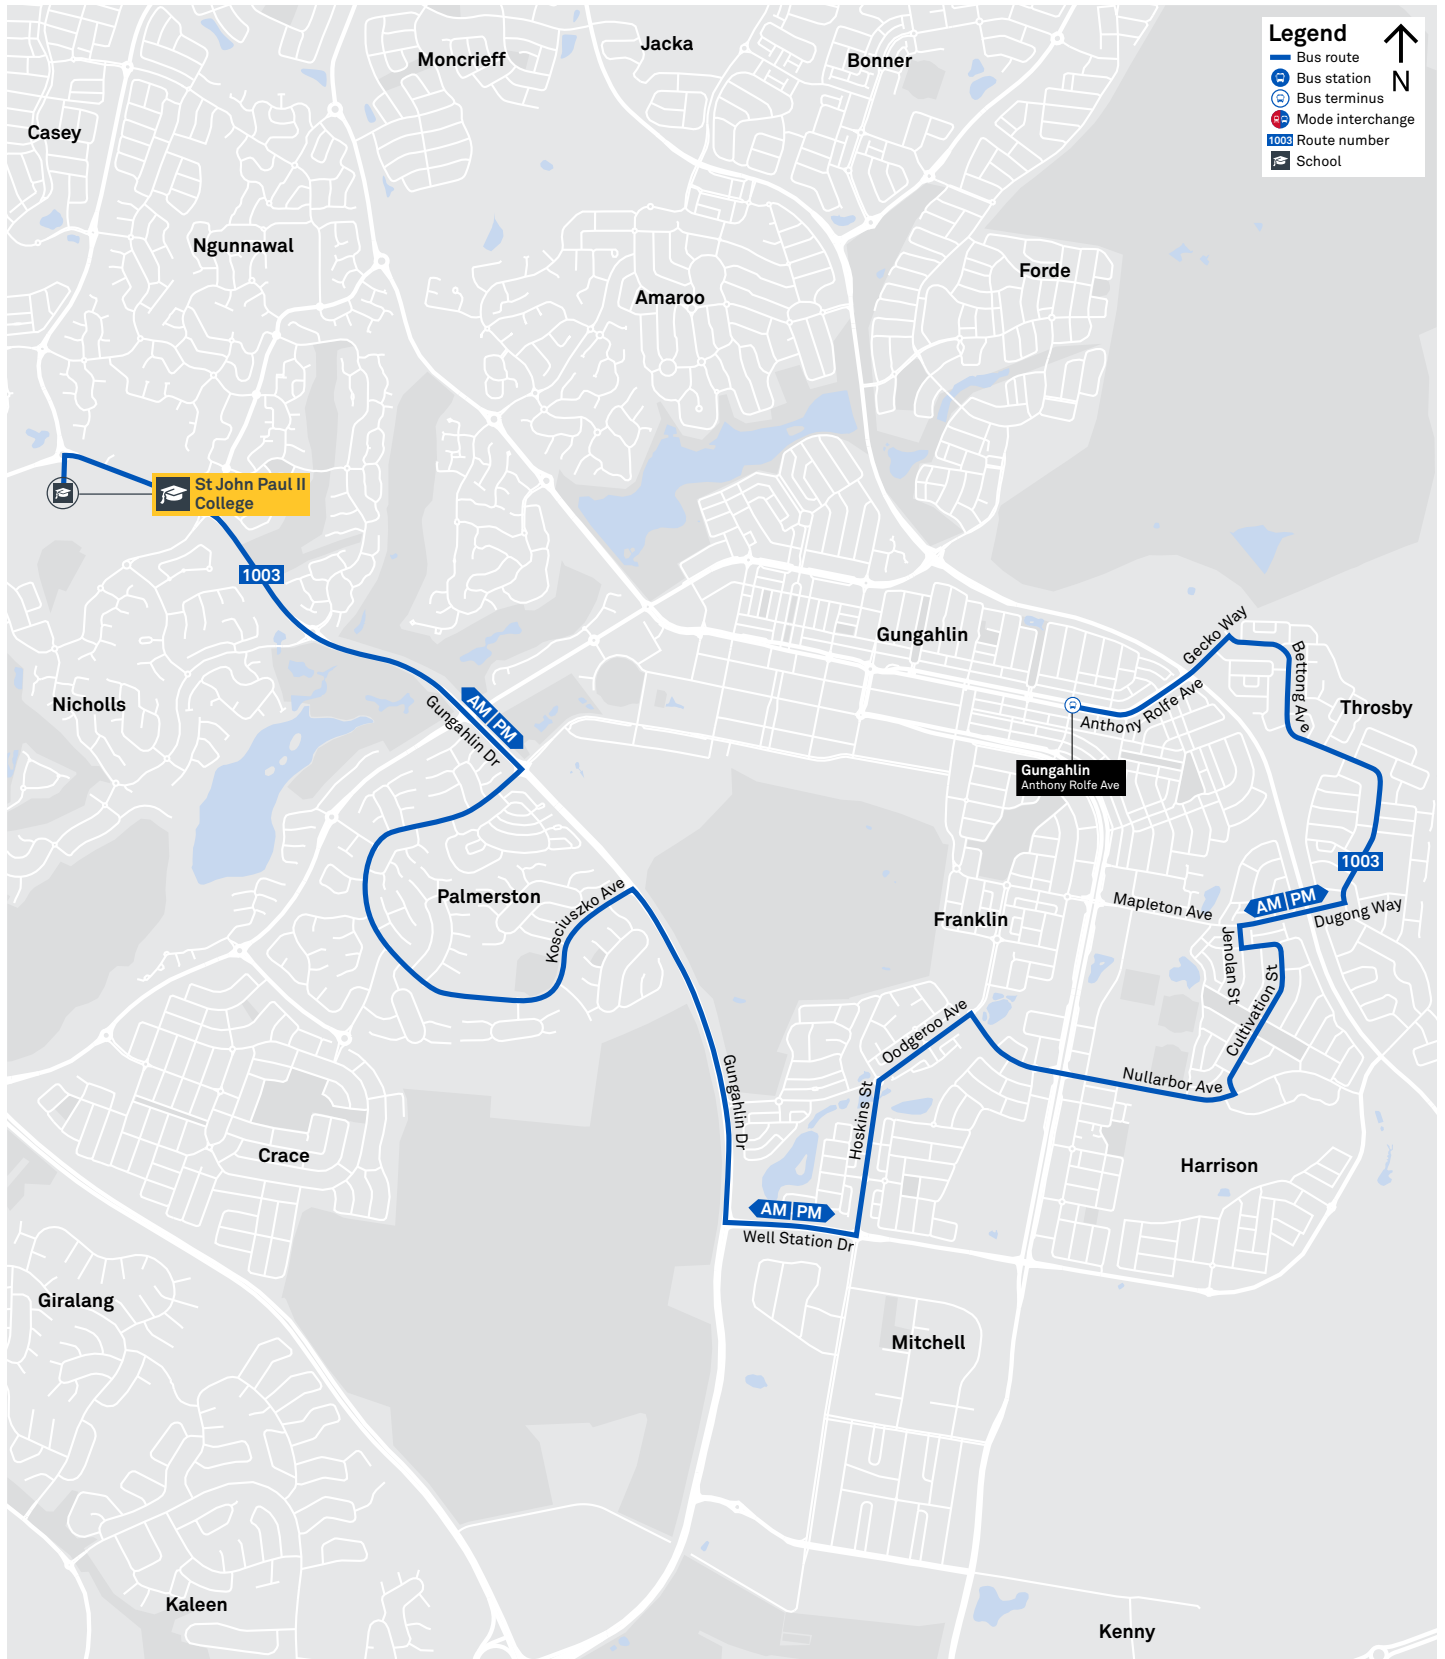

# SCHOOL ROUTE 1003 (AM & PM)

CANBERRA  
IS BETTER  
CONNECTED

[transport.act.gov.au](http://transport.act.gov.au)

**TTC** Transport  
Canberra