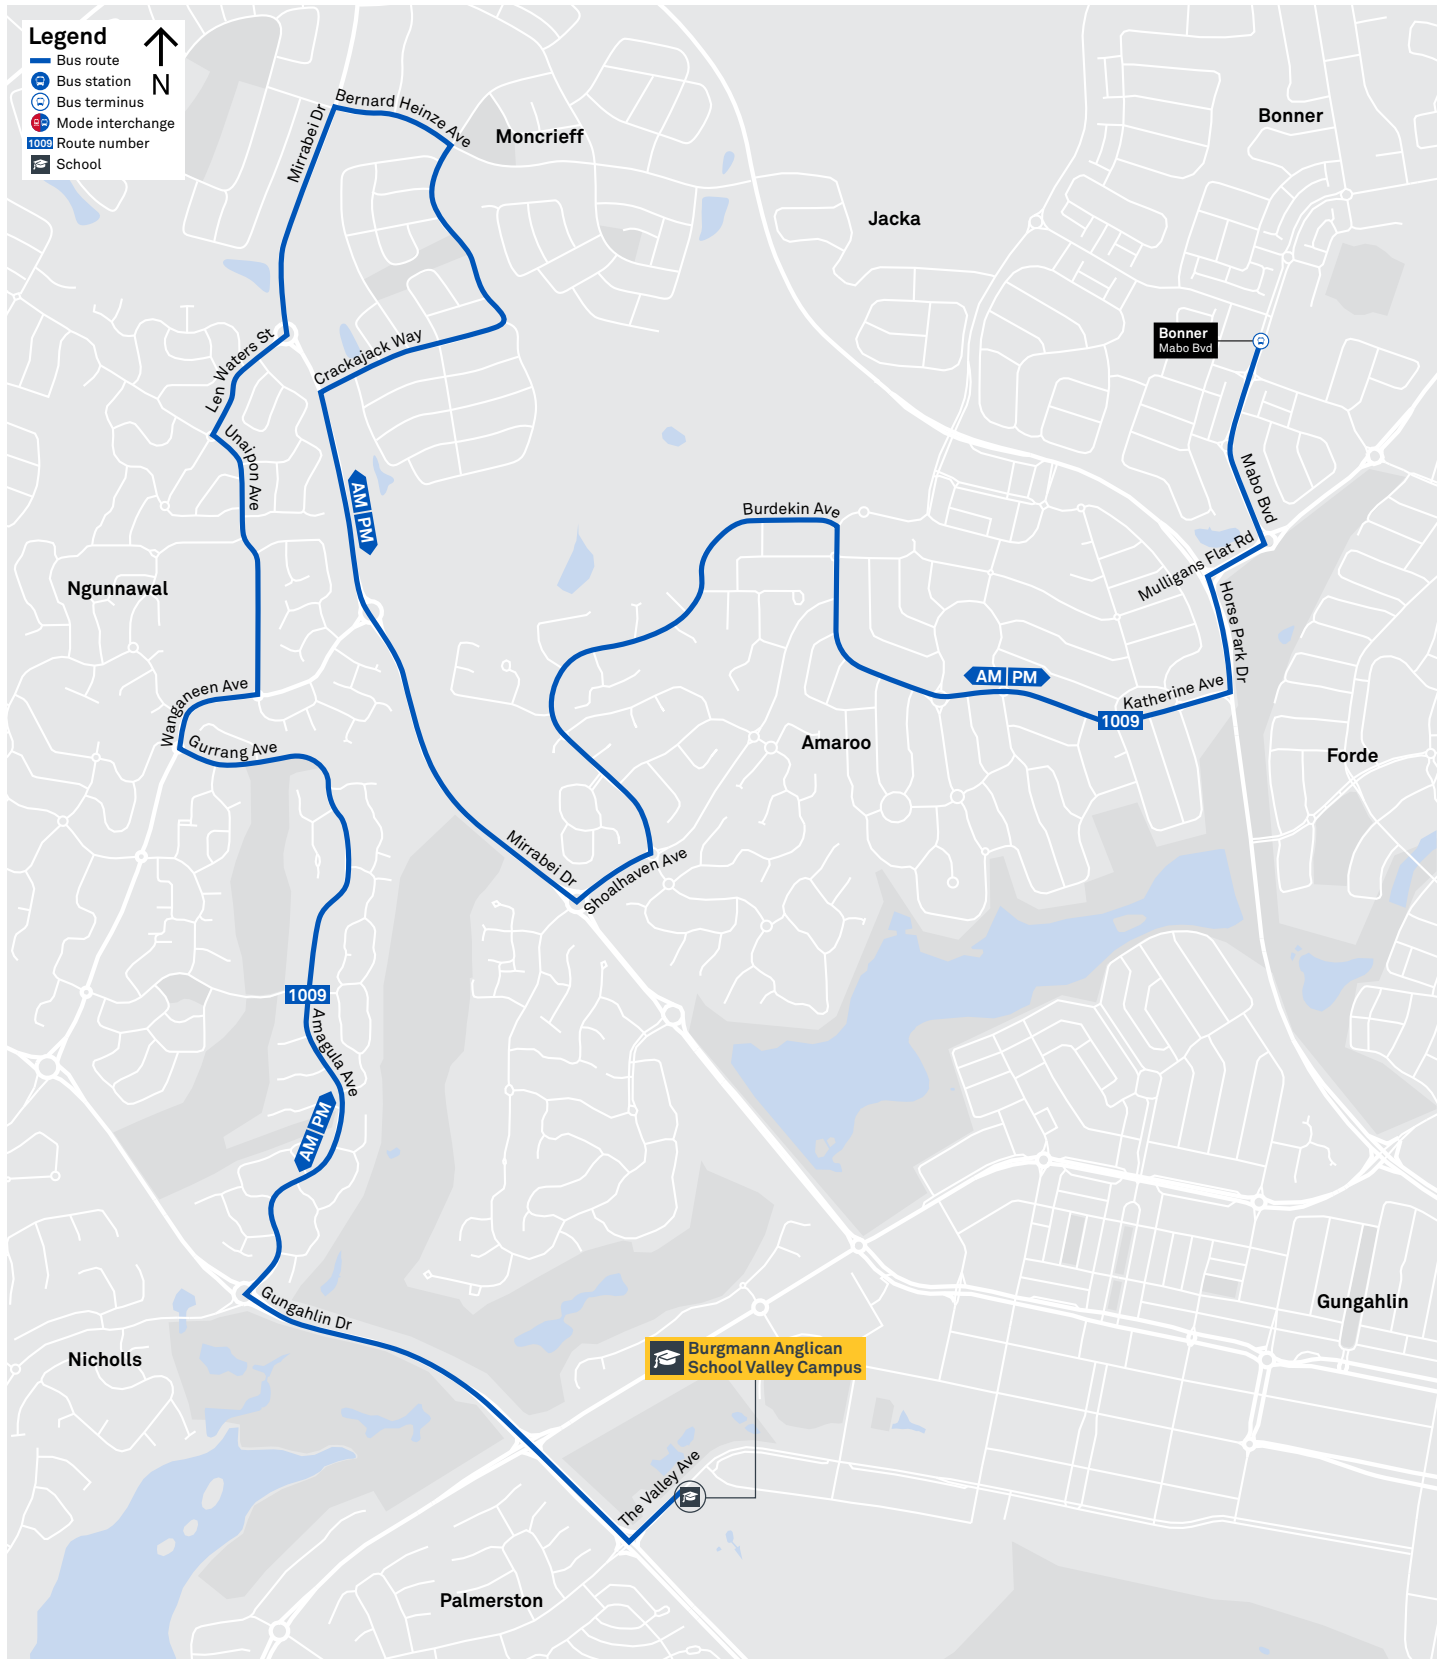

SCHOOL ROUTE 1009 (AM & PM)

CANBERRA
IS BETTER
CONNECTED

transport.act.gov.au

TTC Transport
Canberra