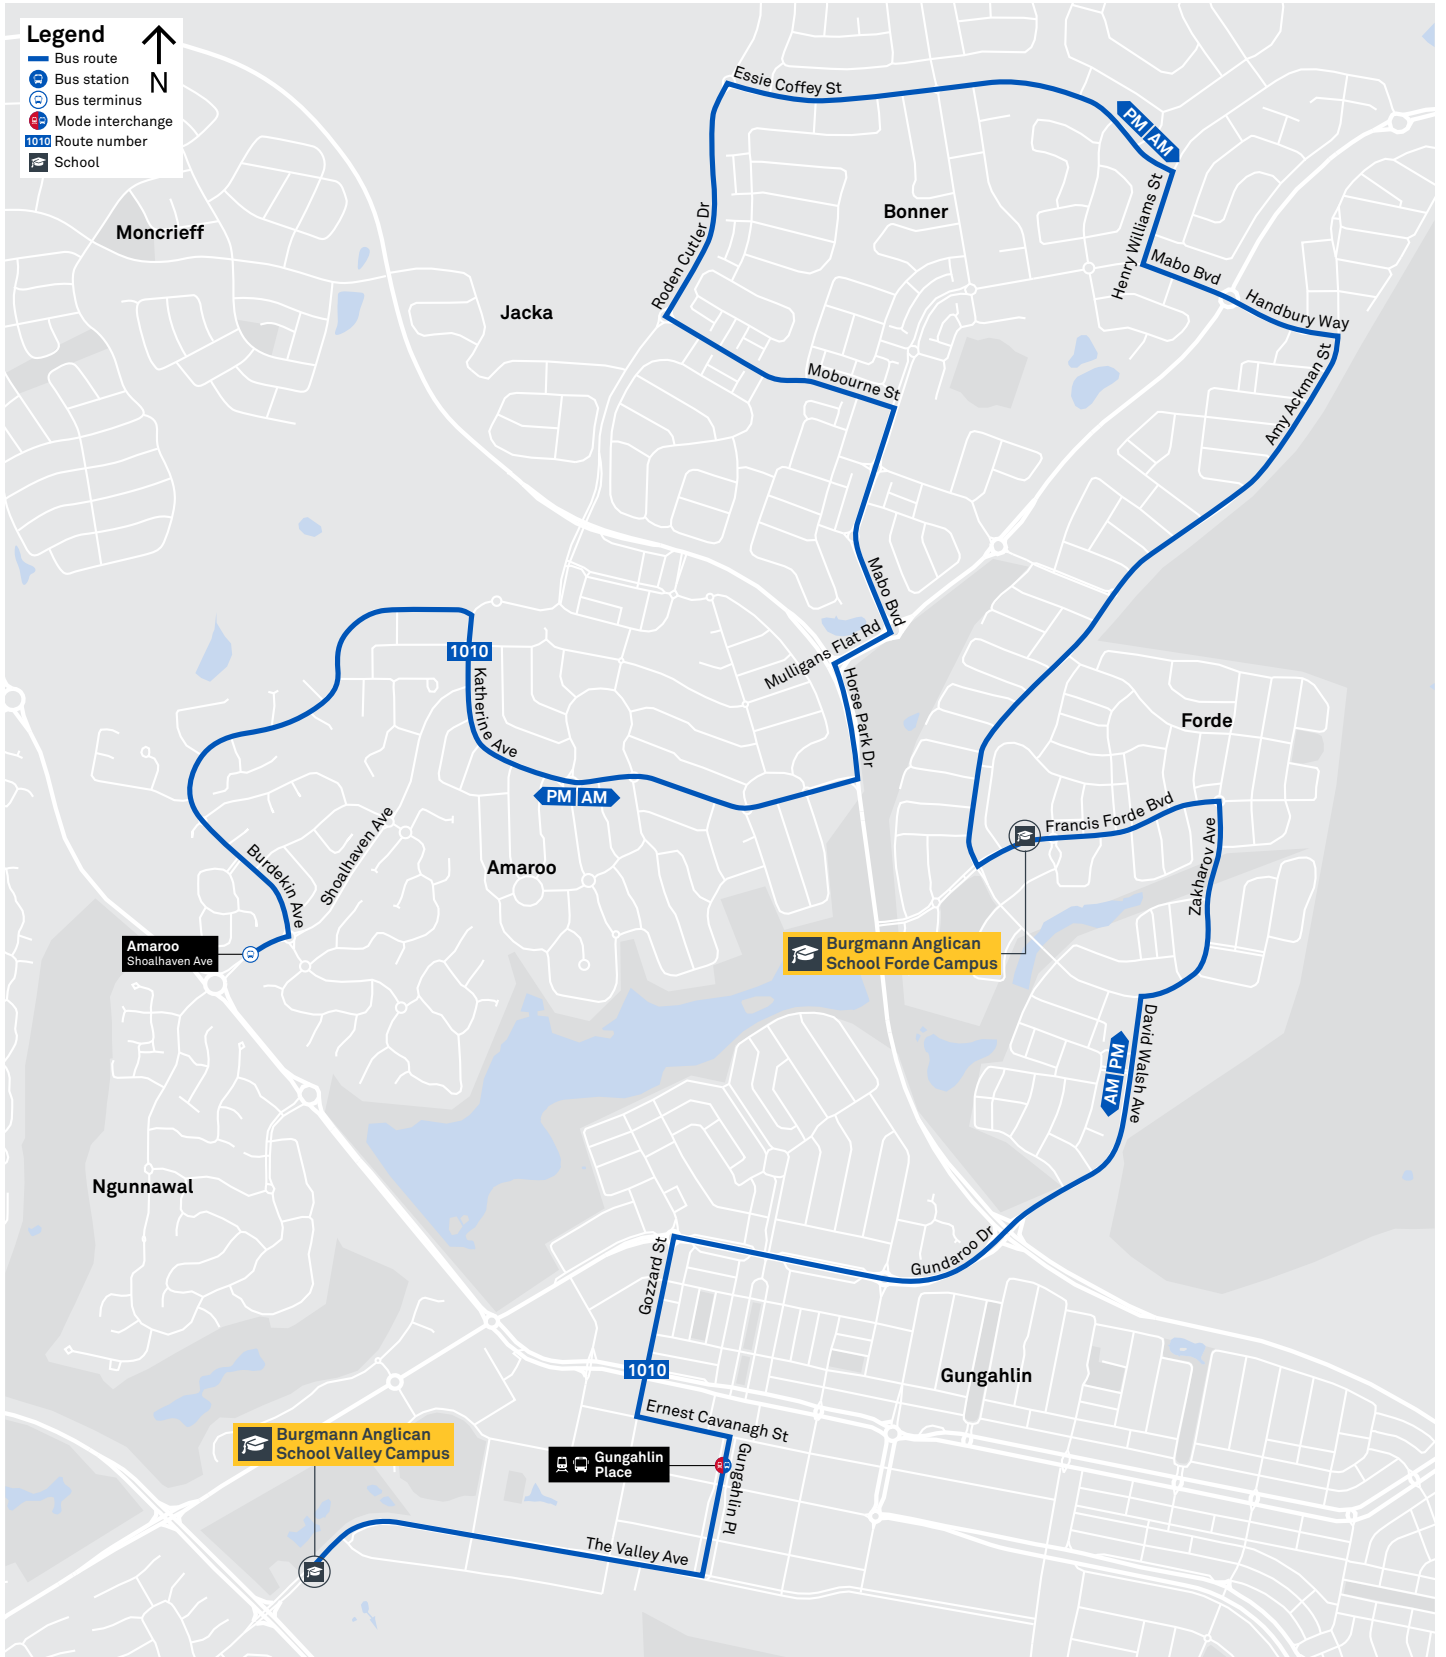

SCHOOL ROUTE 1010 (AM & PM)

CANBERRA IS BETTER CONNECTED

transport.act.gov.au

TTC Transport Canberra