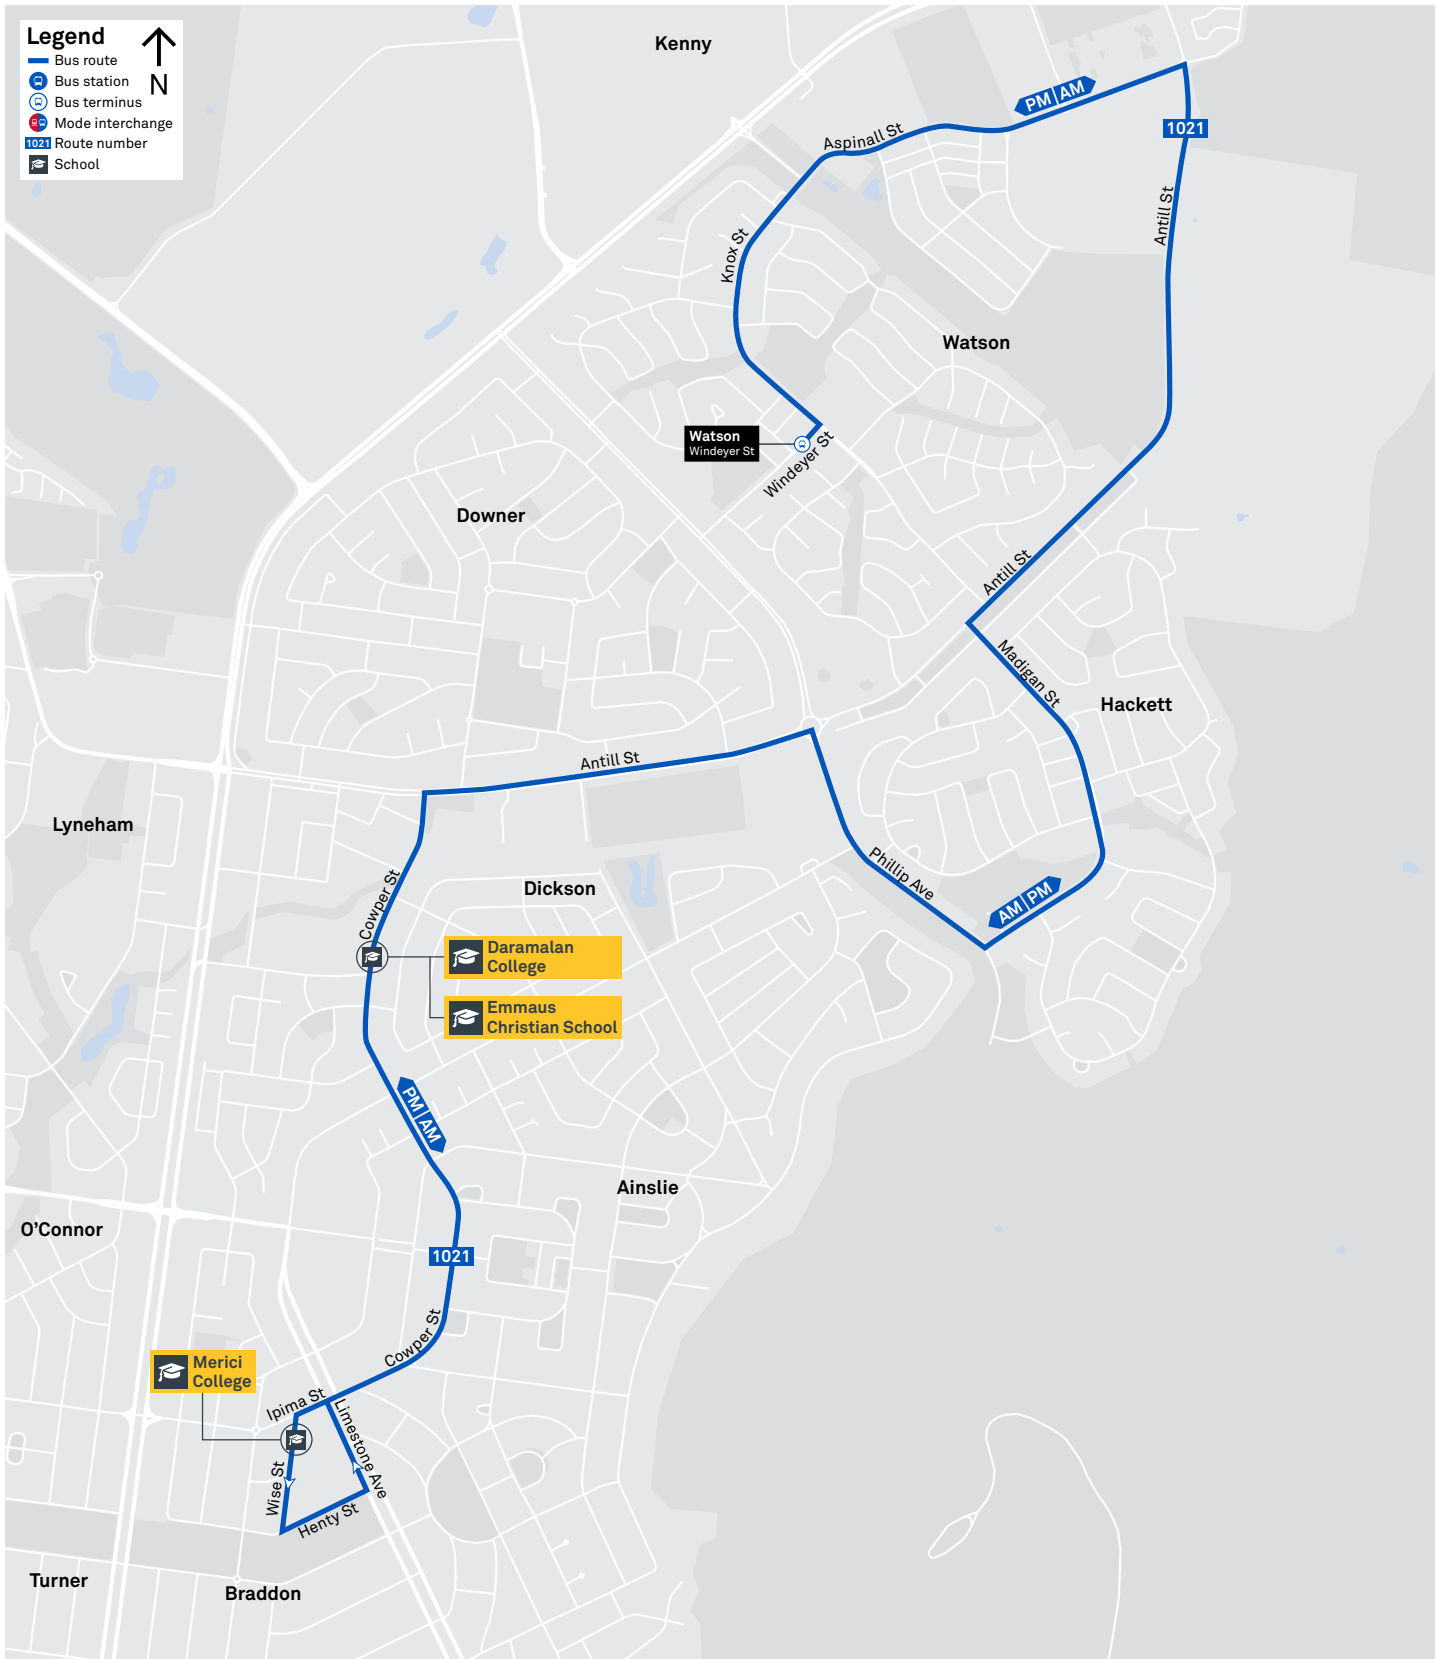

SCHOOL ROUTE 1021 (AM & PM)

CANBERRA
IS BETTER
CONNECTED

transport.act.gov.au

TTC Transport
Canberra