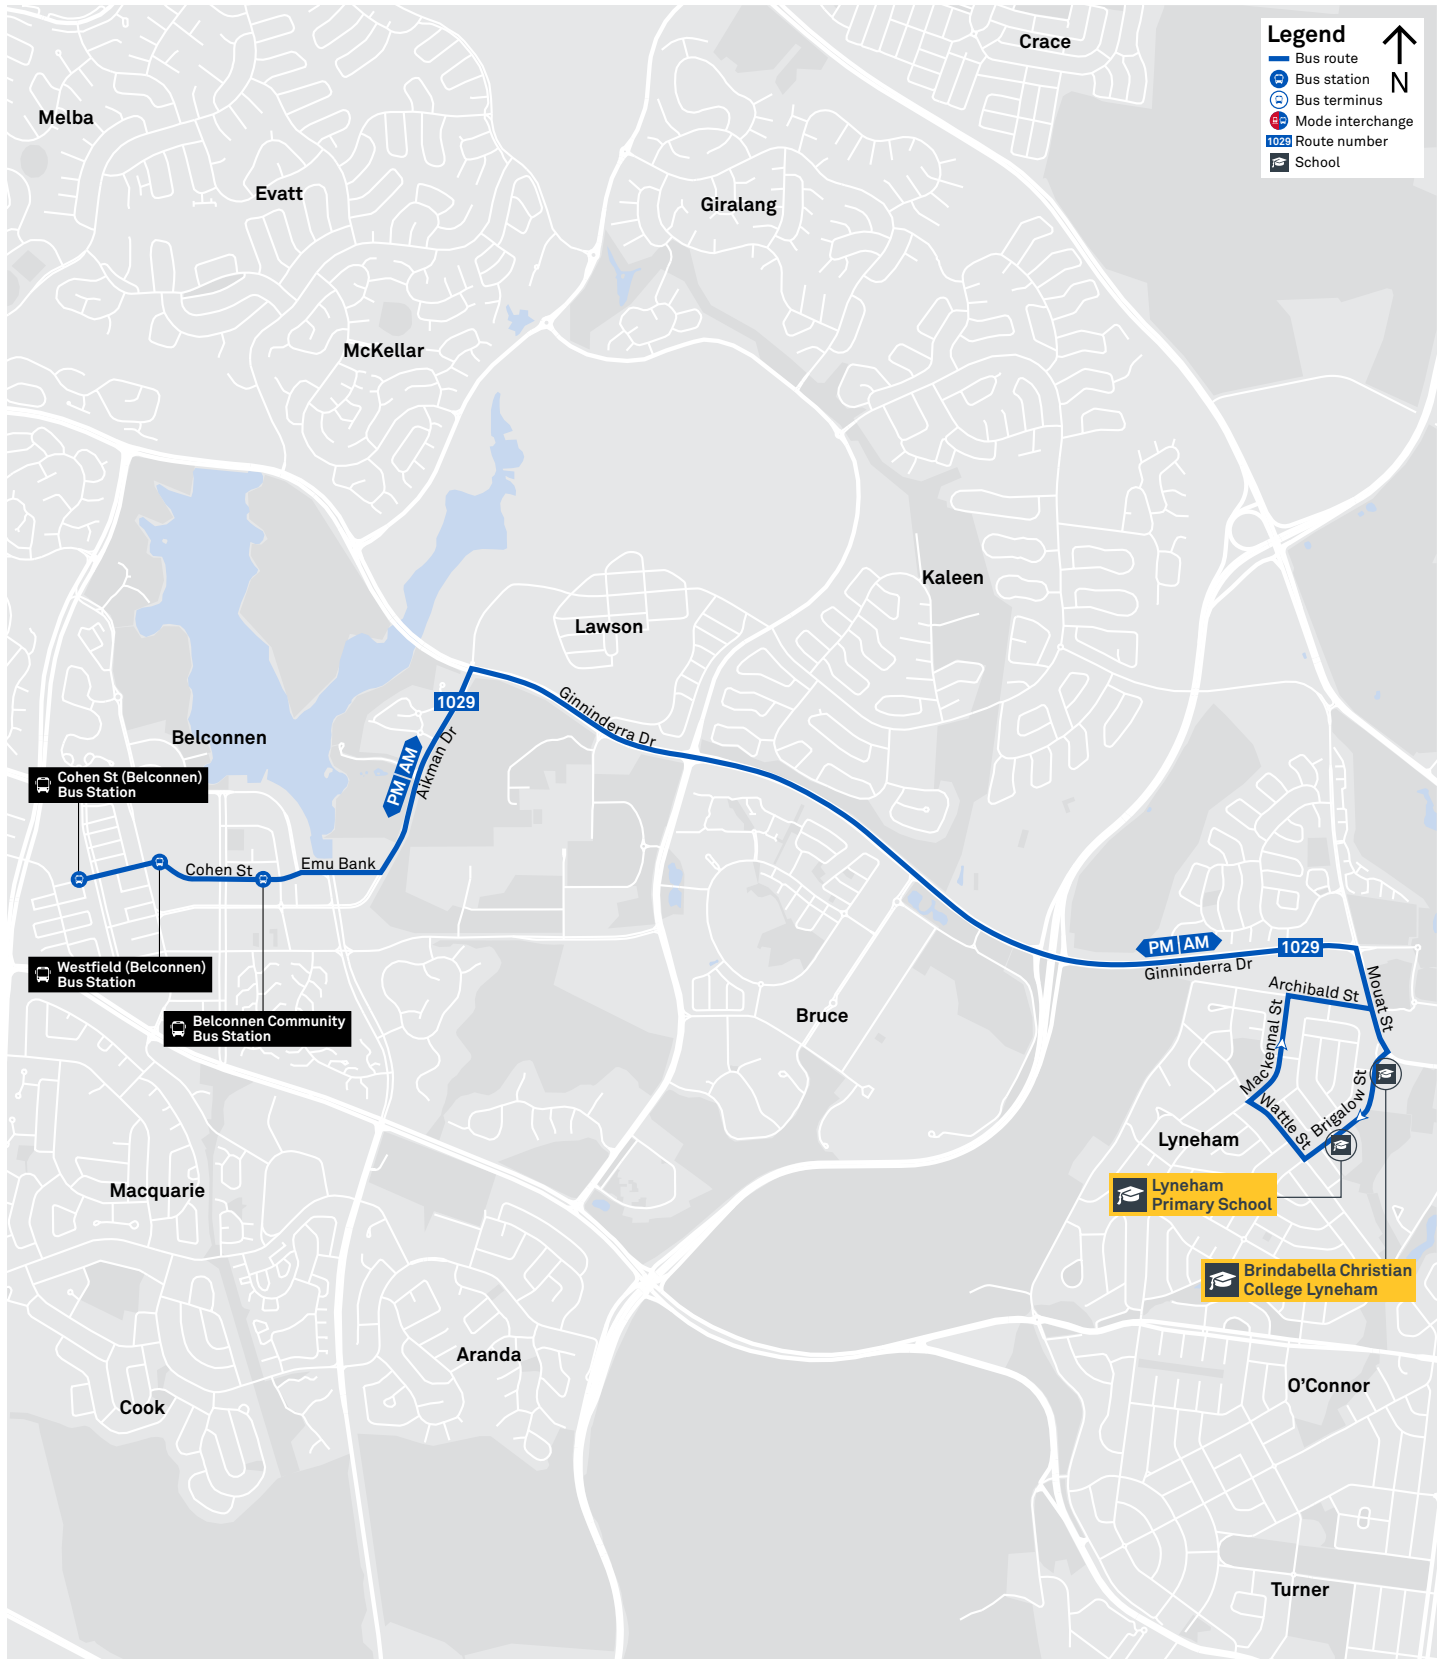

SCHOOL ROUTE 1029 (AM & PM)

CANBERRA
IS BETTER
CONNECTED

transport.act.gov.au

TTC Transport
Canberra