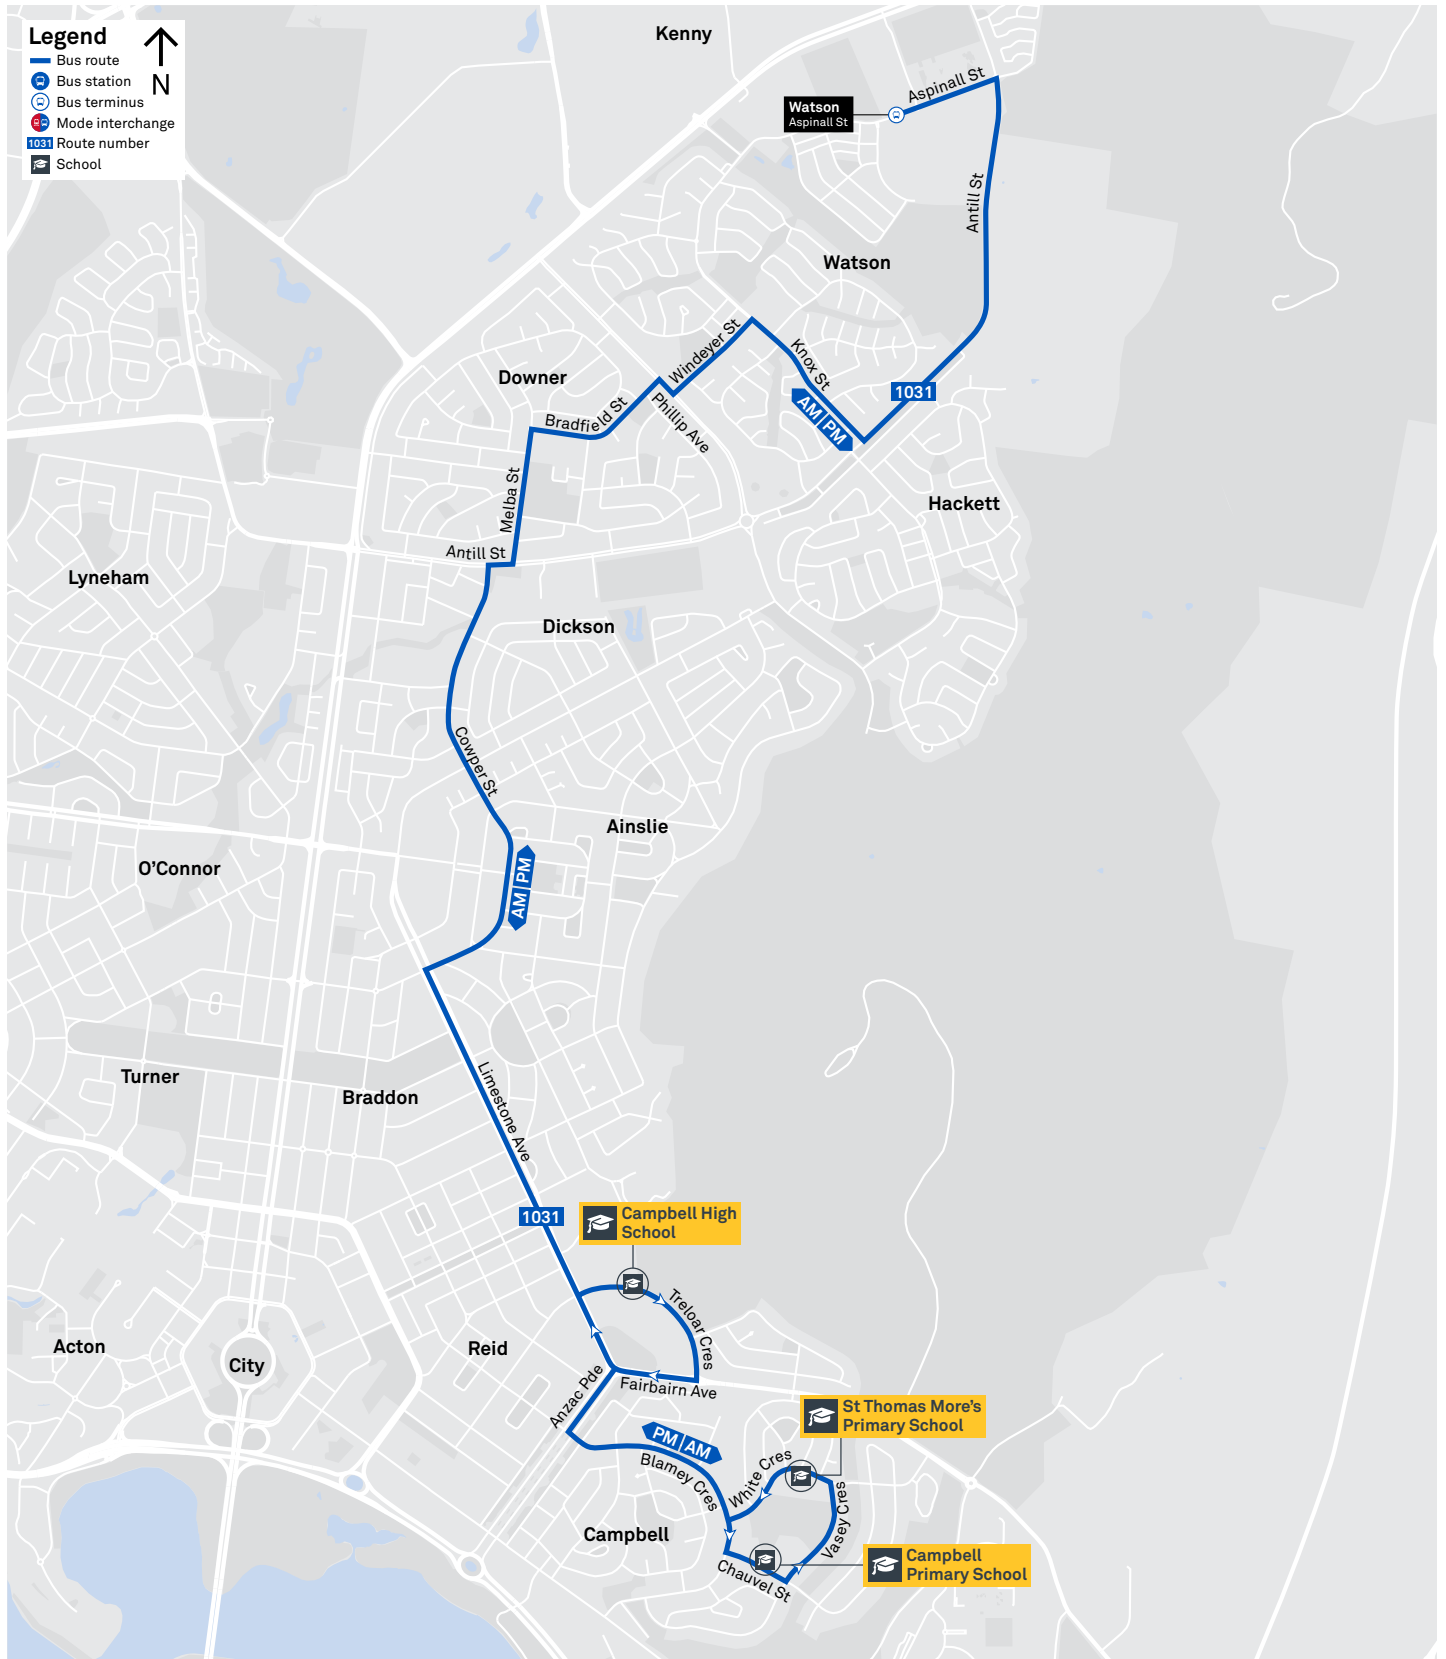

SCHOOL ROUTE 1031 (AM & PM)

CANBERRA IS BETTER CONNECTED

transport.act.gov.au

TTC Transport Canberra