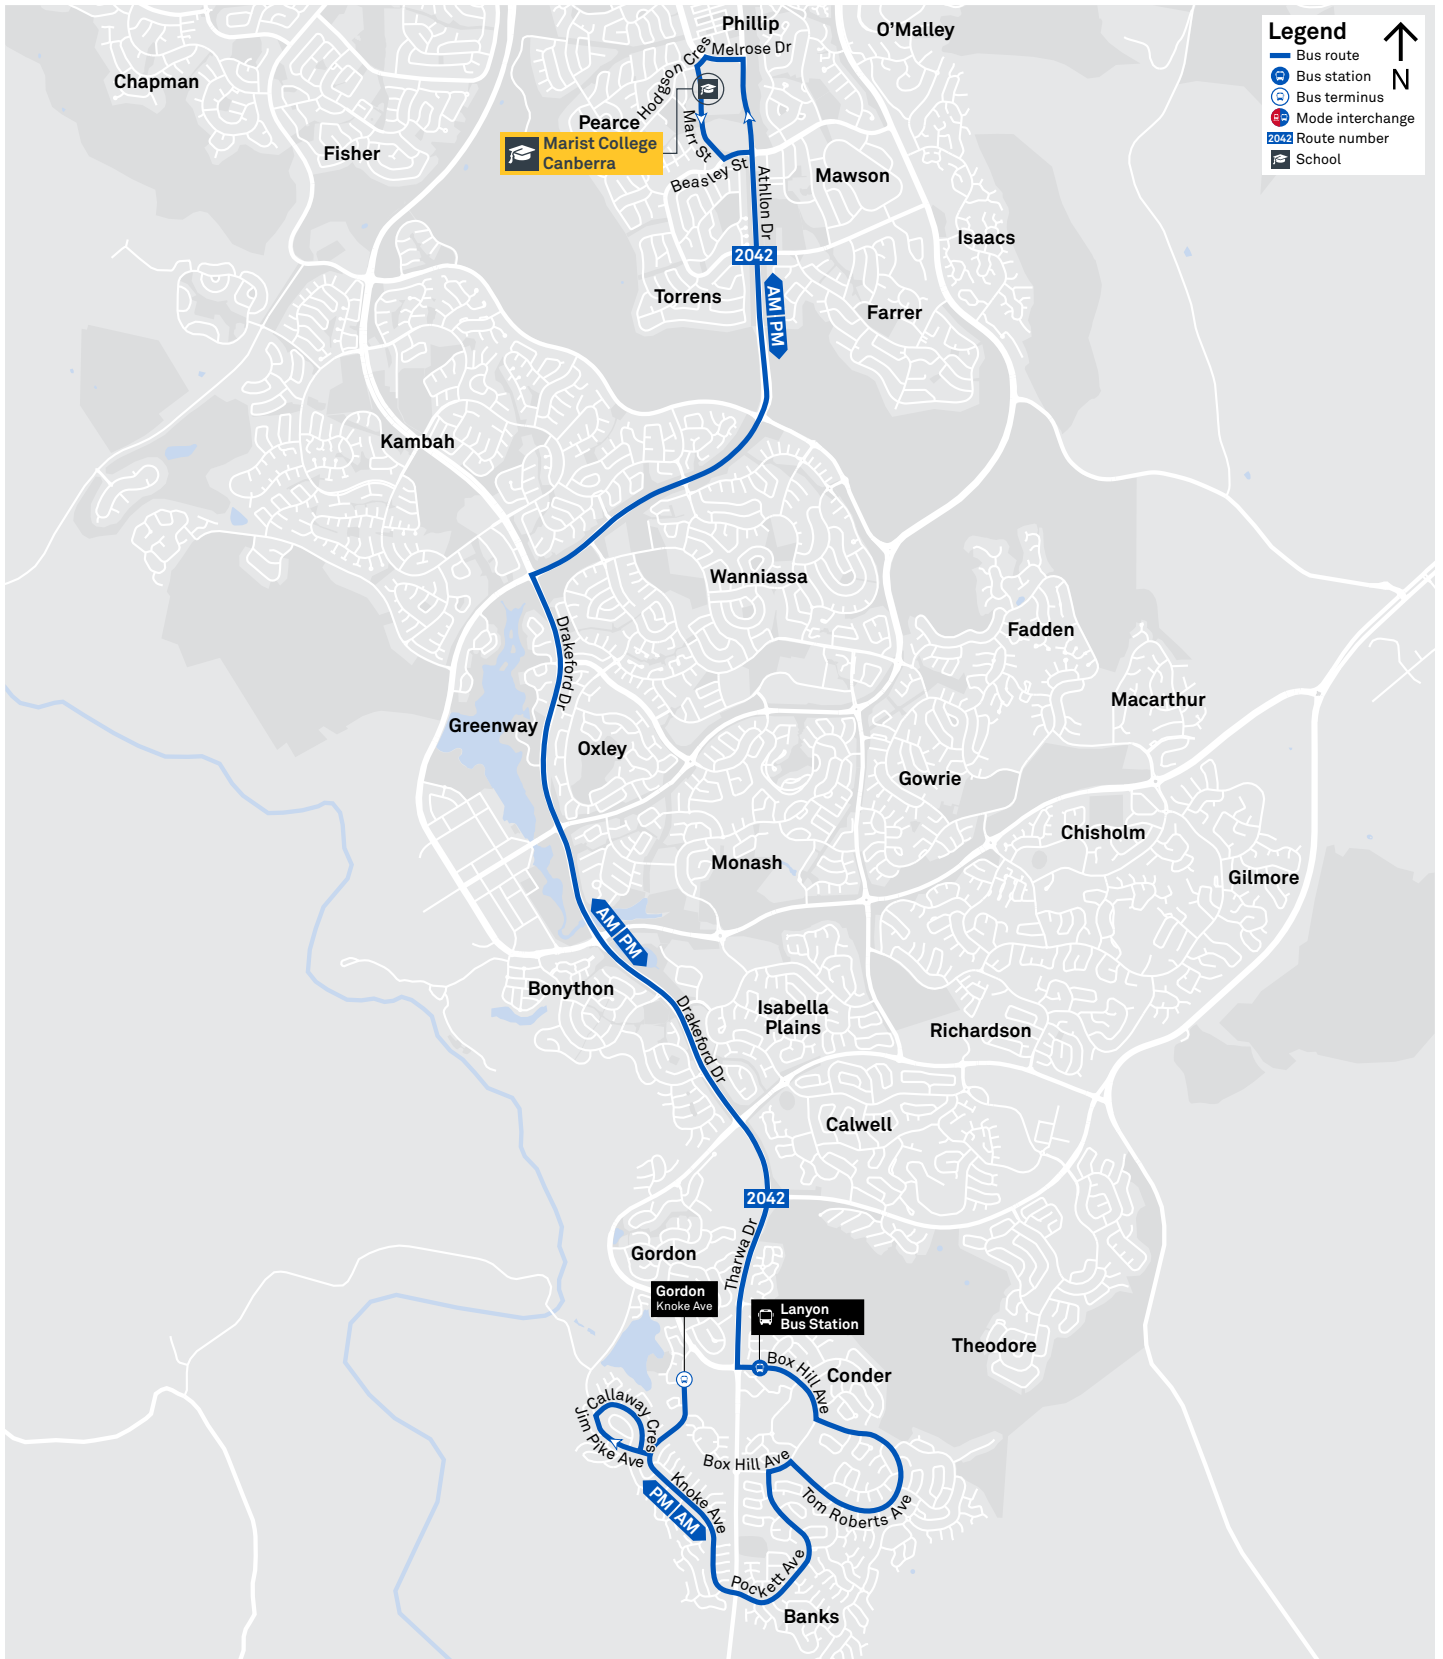

SCHOOL ROUTE 2042 (AM & PM)

CANBERRA
IS BETTER
CONNECTED

transport.act.gov.au

TCC Transport
Canberra