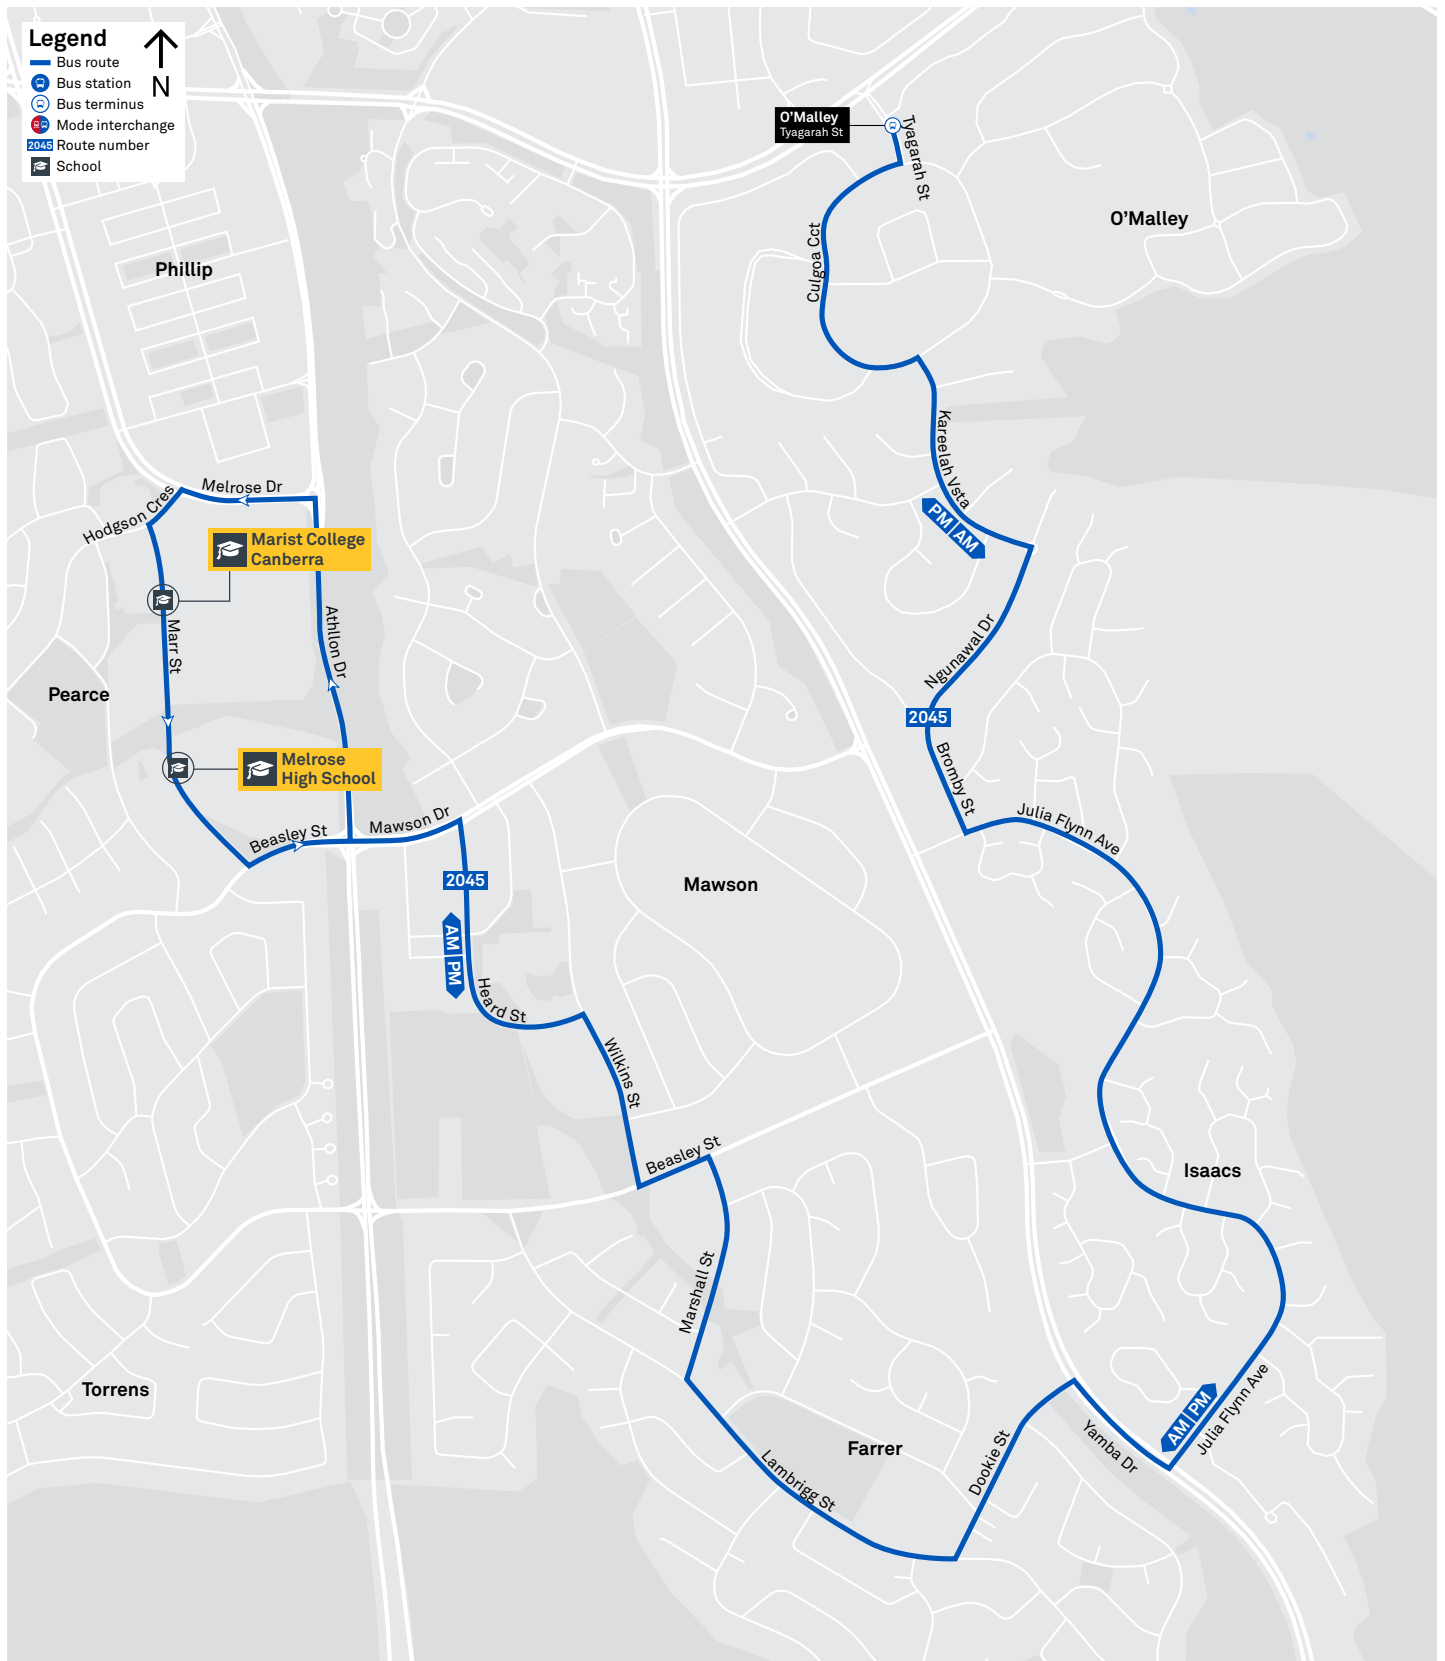

SCHOOL ROUTE 2045 (AM & PM)

CANBERRA IS BETTER CONNECTED

transport.act.gov.au

TTC Transport Canberra