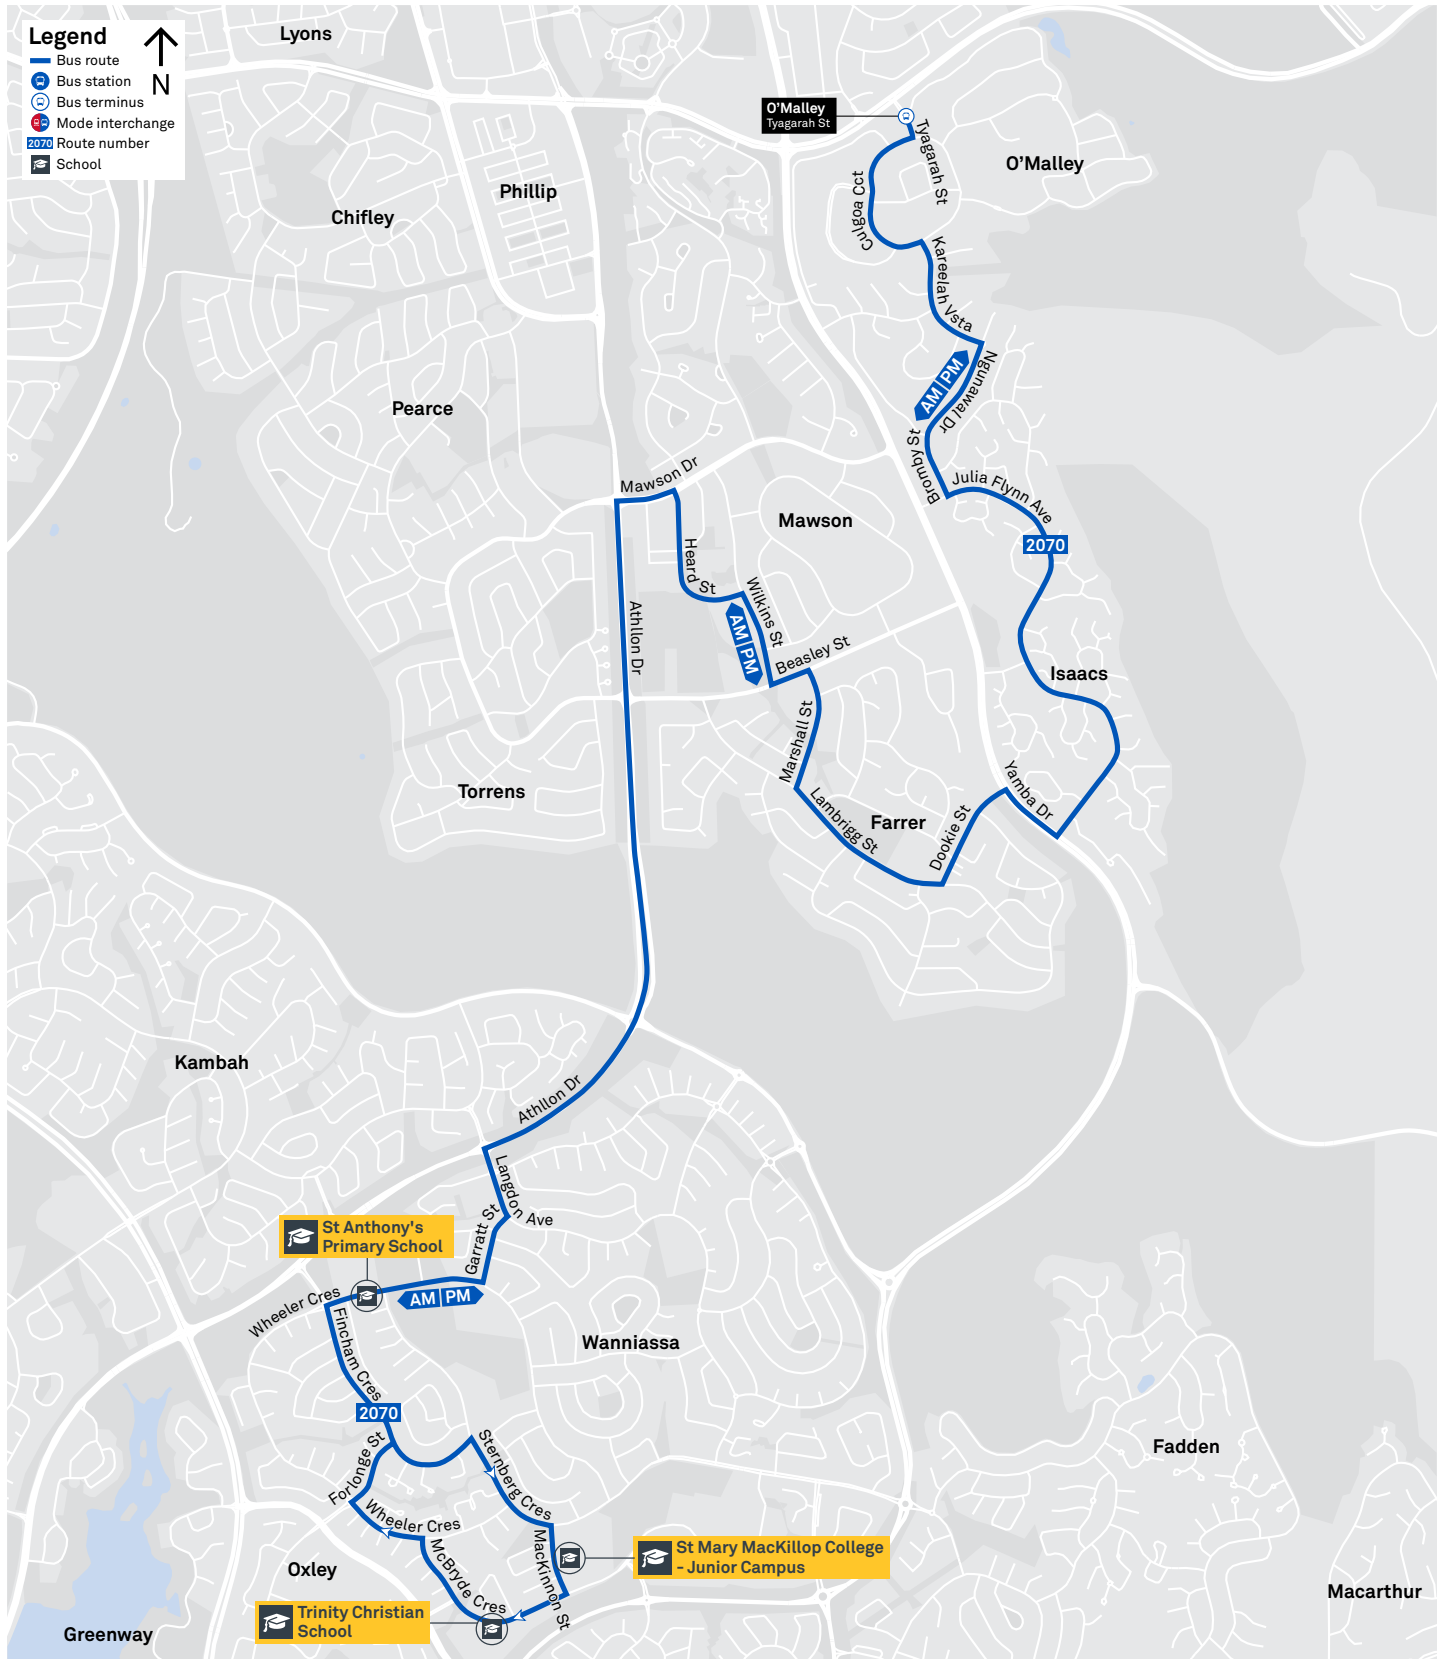

SCHOOL ROUTE 2070 (AM & PM)

CANBERRA IS BETTER CONNECTED

transport.act.gov.au

TCC Transport Canberra