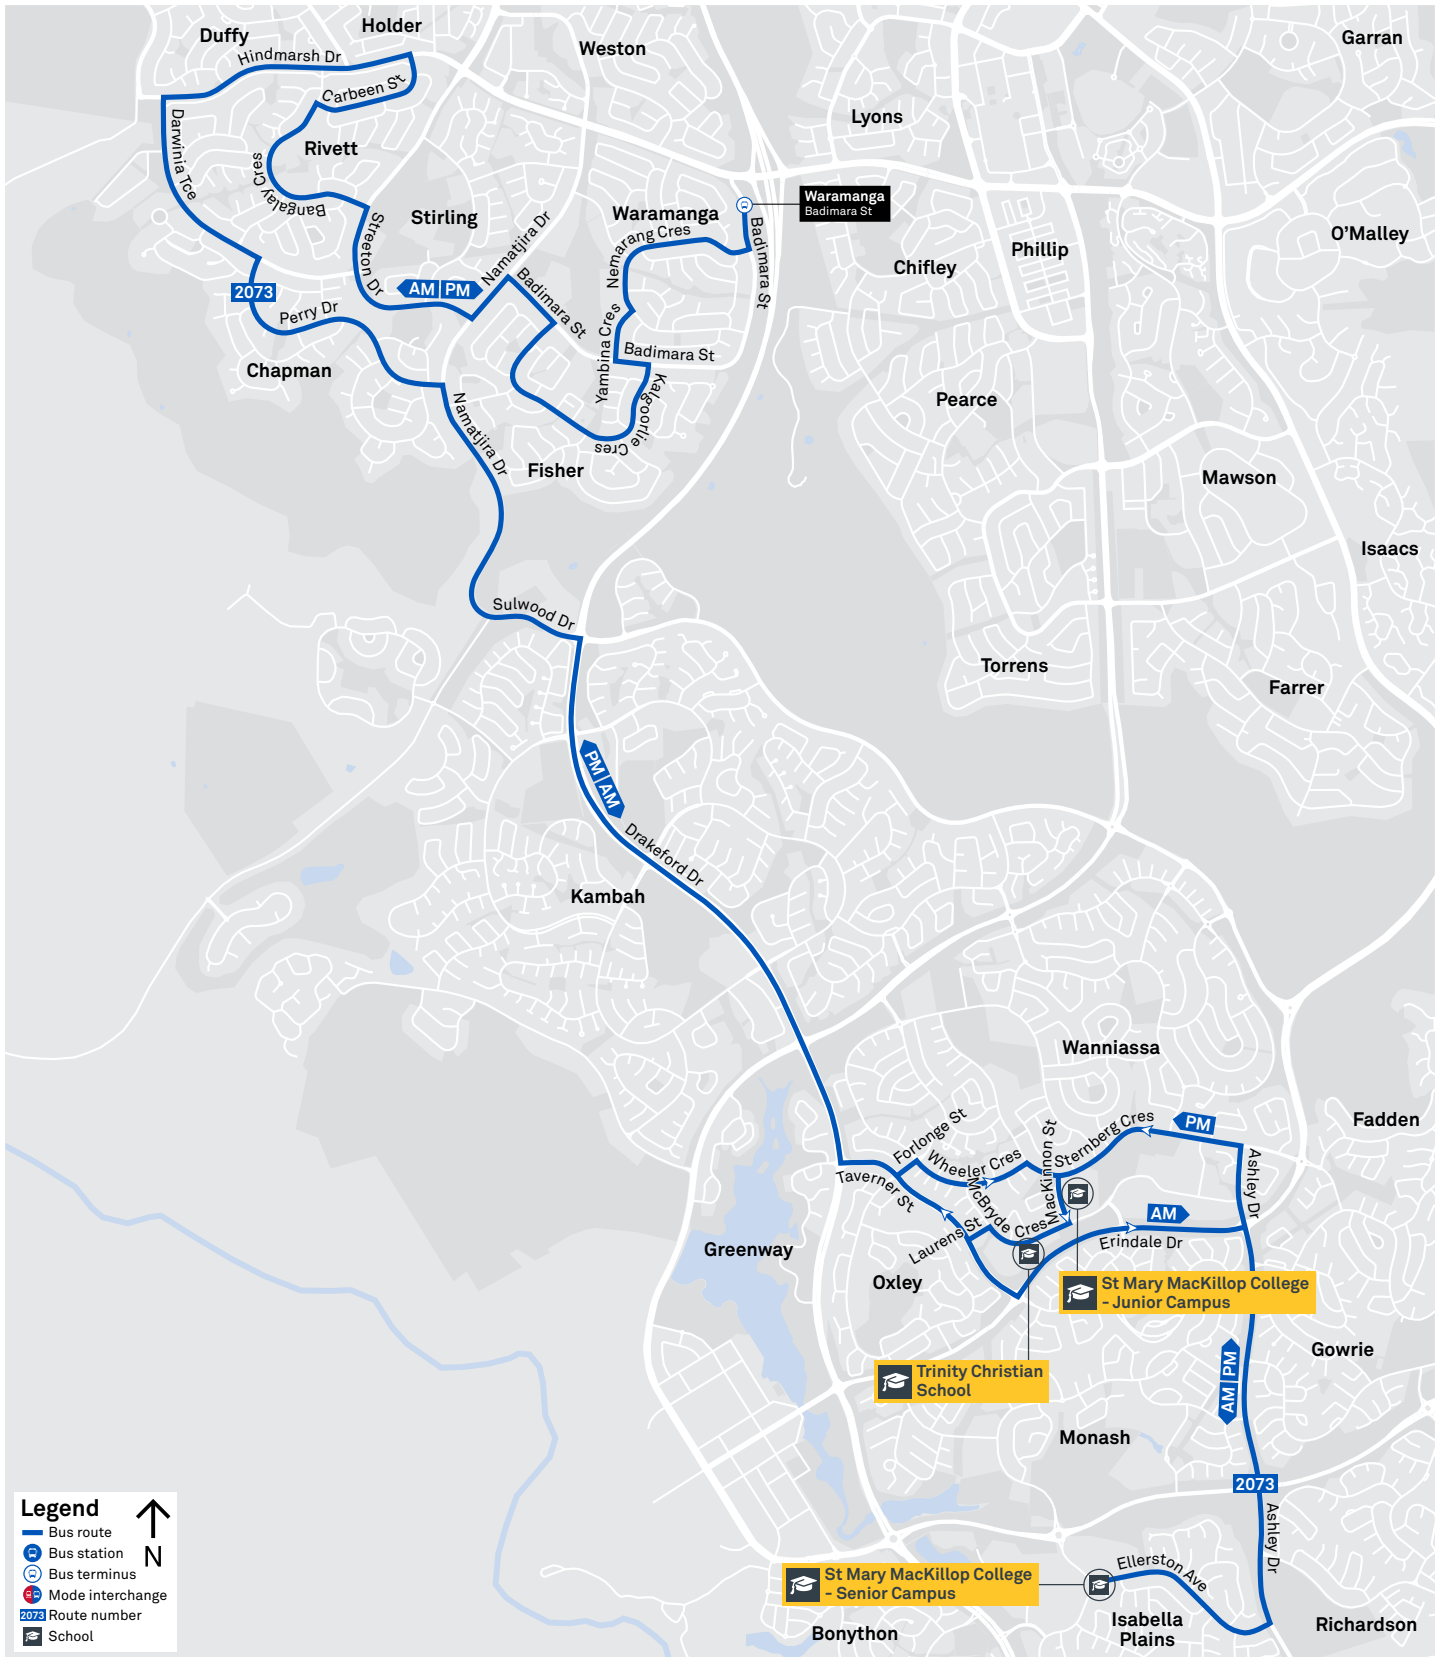

# SCHOOL ROUTE 2073 (AM & PM)

**Legend**

- Bus route
- Bus station
- Bus terminus
- Mode interchange
- Route number
- School

↑  
N