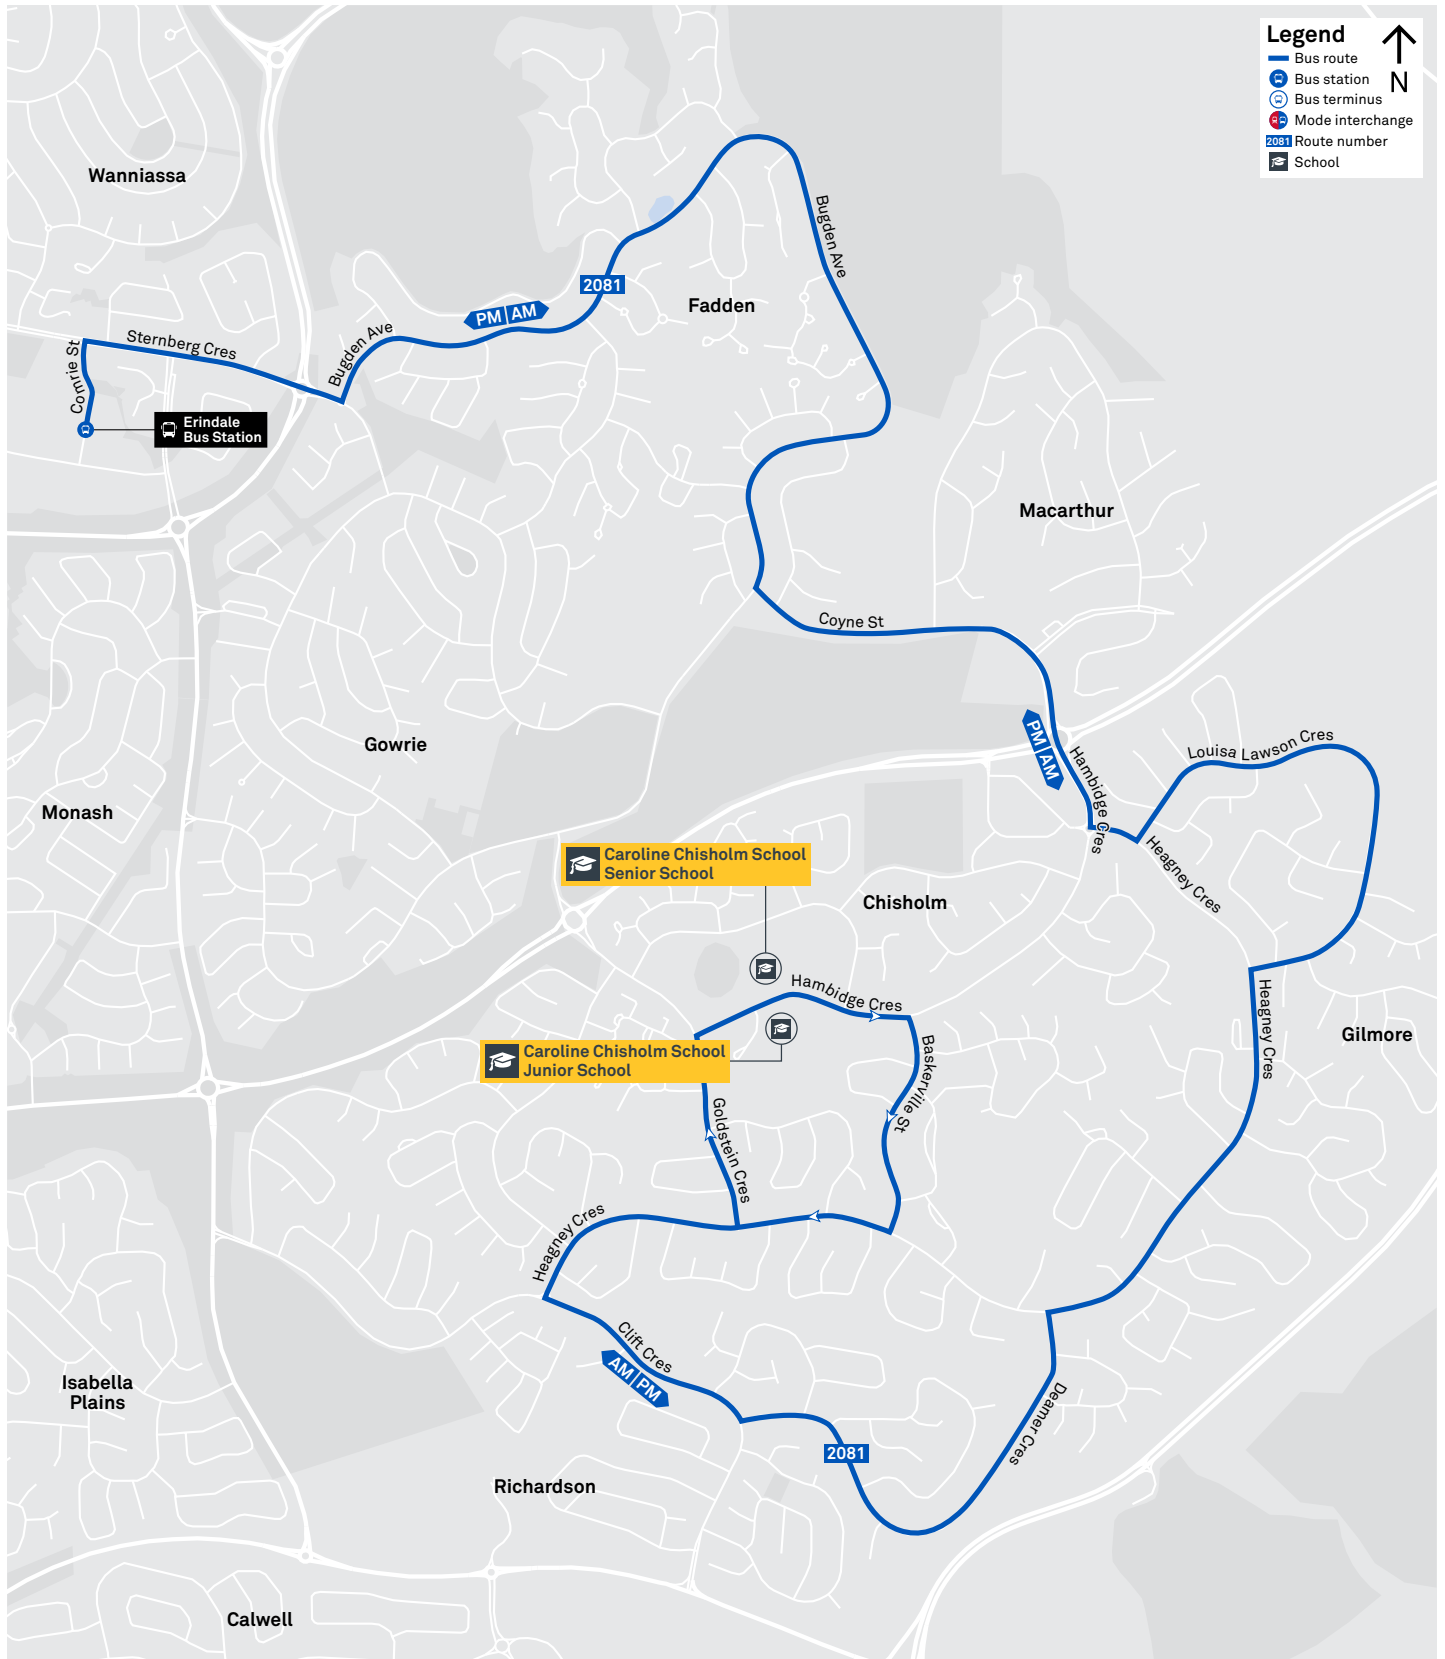

SCHOOL ROUTE 2081 (AM & PM)

Legend

- Bus route
- Bus station
- Bus terminus
- Mode interchange
- 2081 Route number
- School

↑ N

CANBERRA IS BETTER CONNECTED

transport.act.gov.au