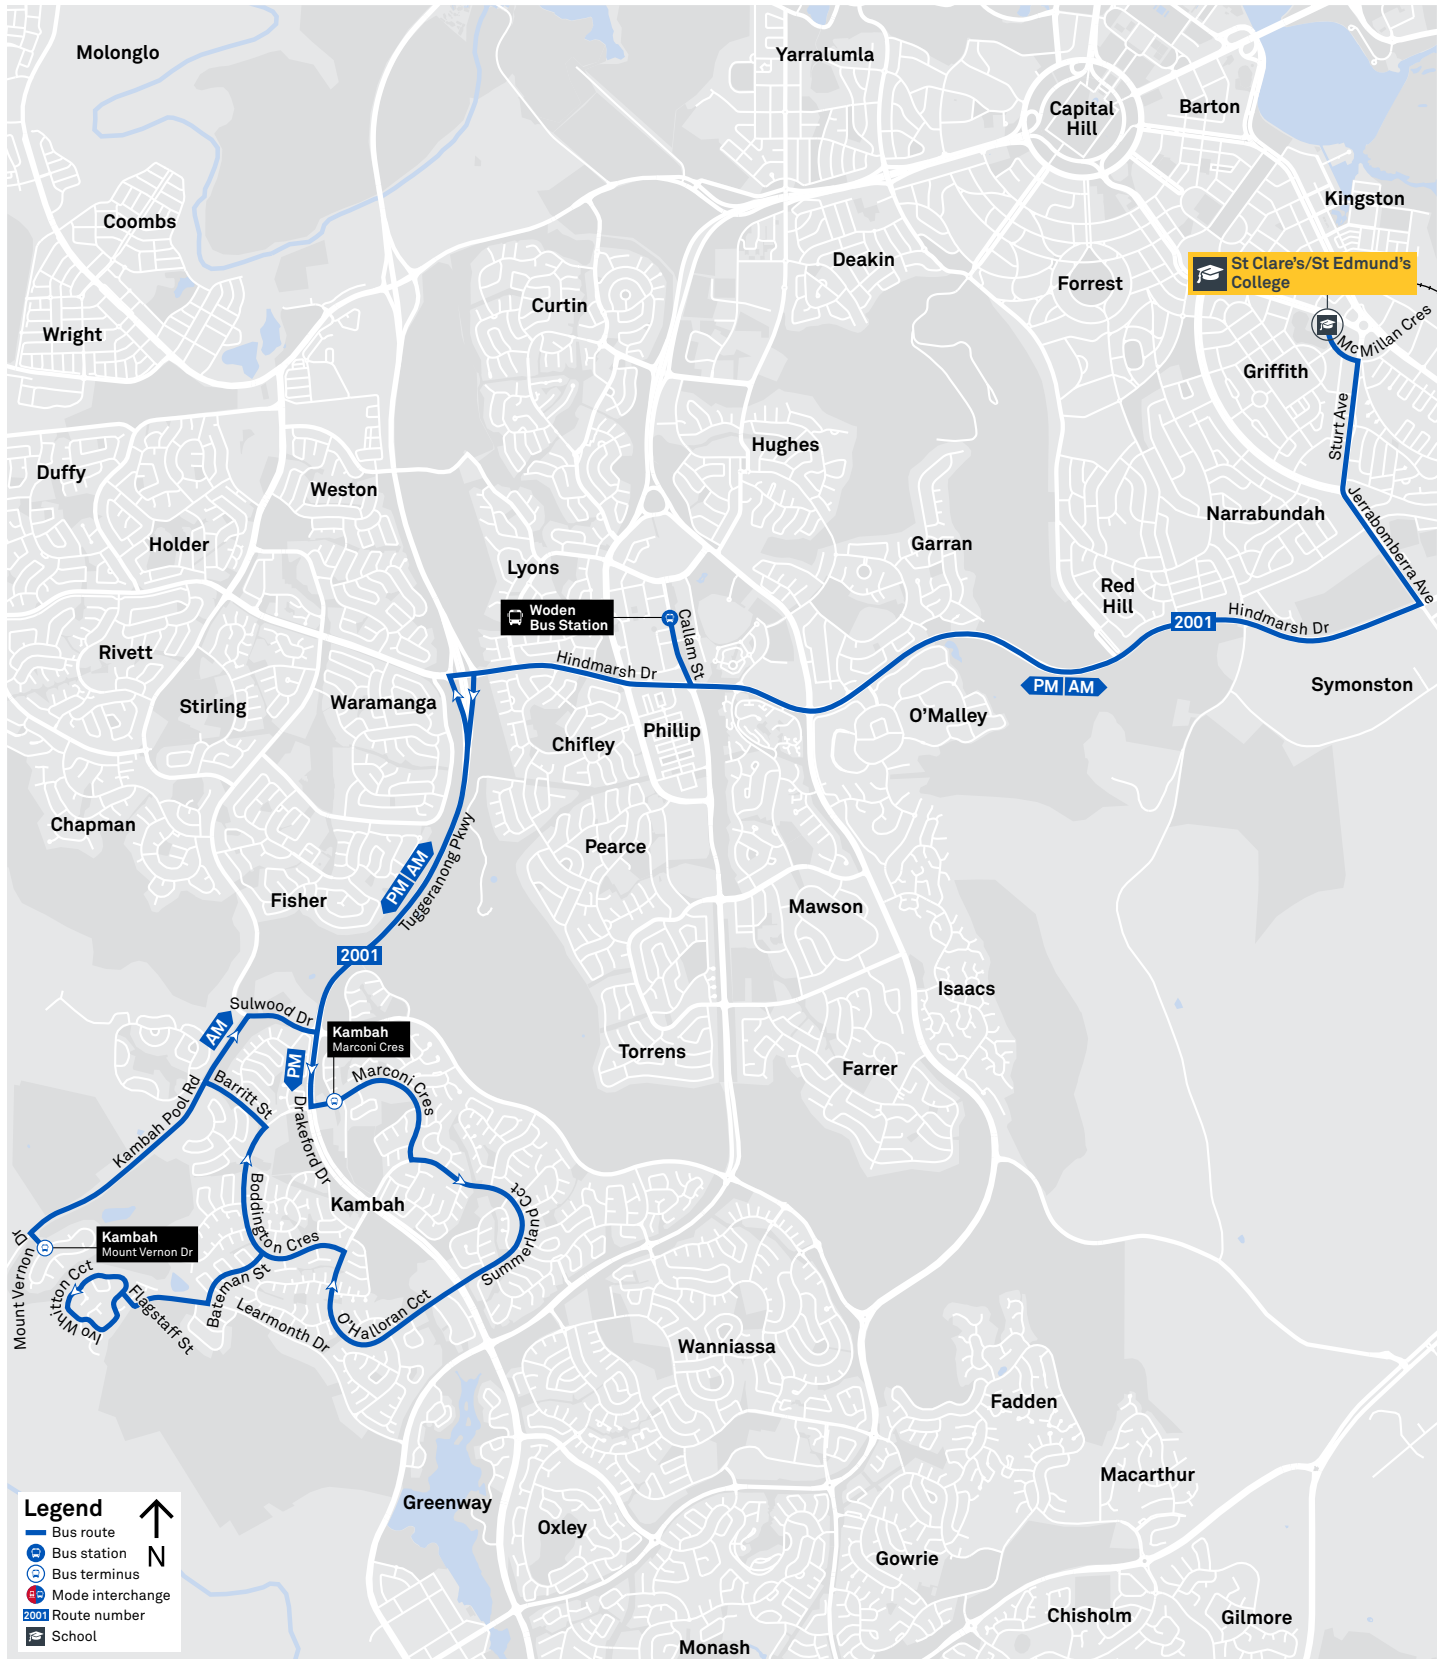

SCHOOL ROUTE 2001 (AM & PM)

CANBERRA
IS BETTER
CONNECTED

transport.act.gov.au

TTC Transport
Canberra