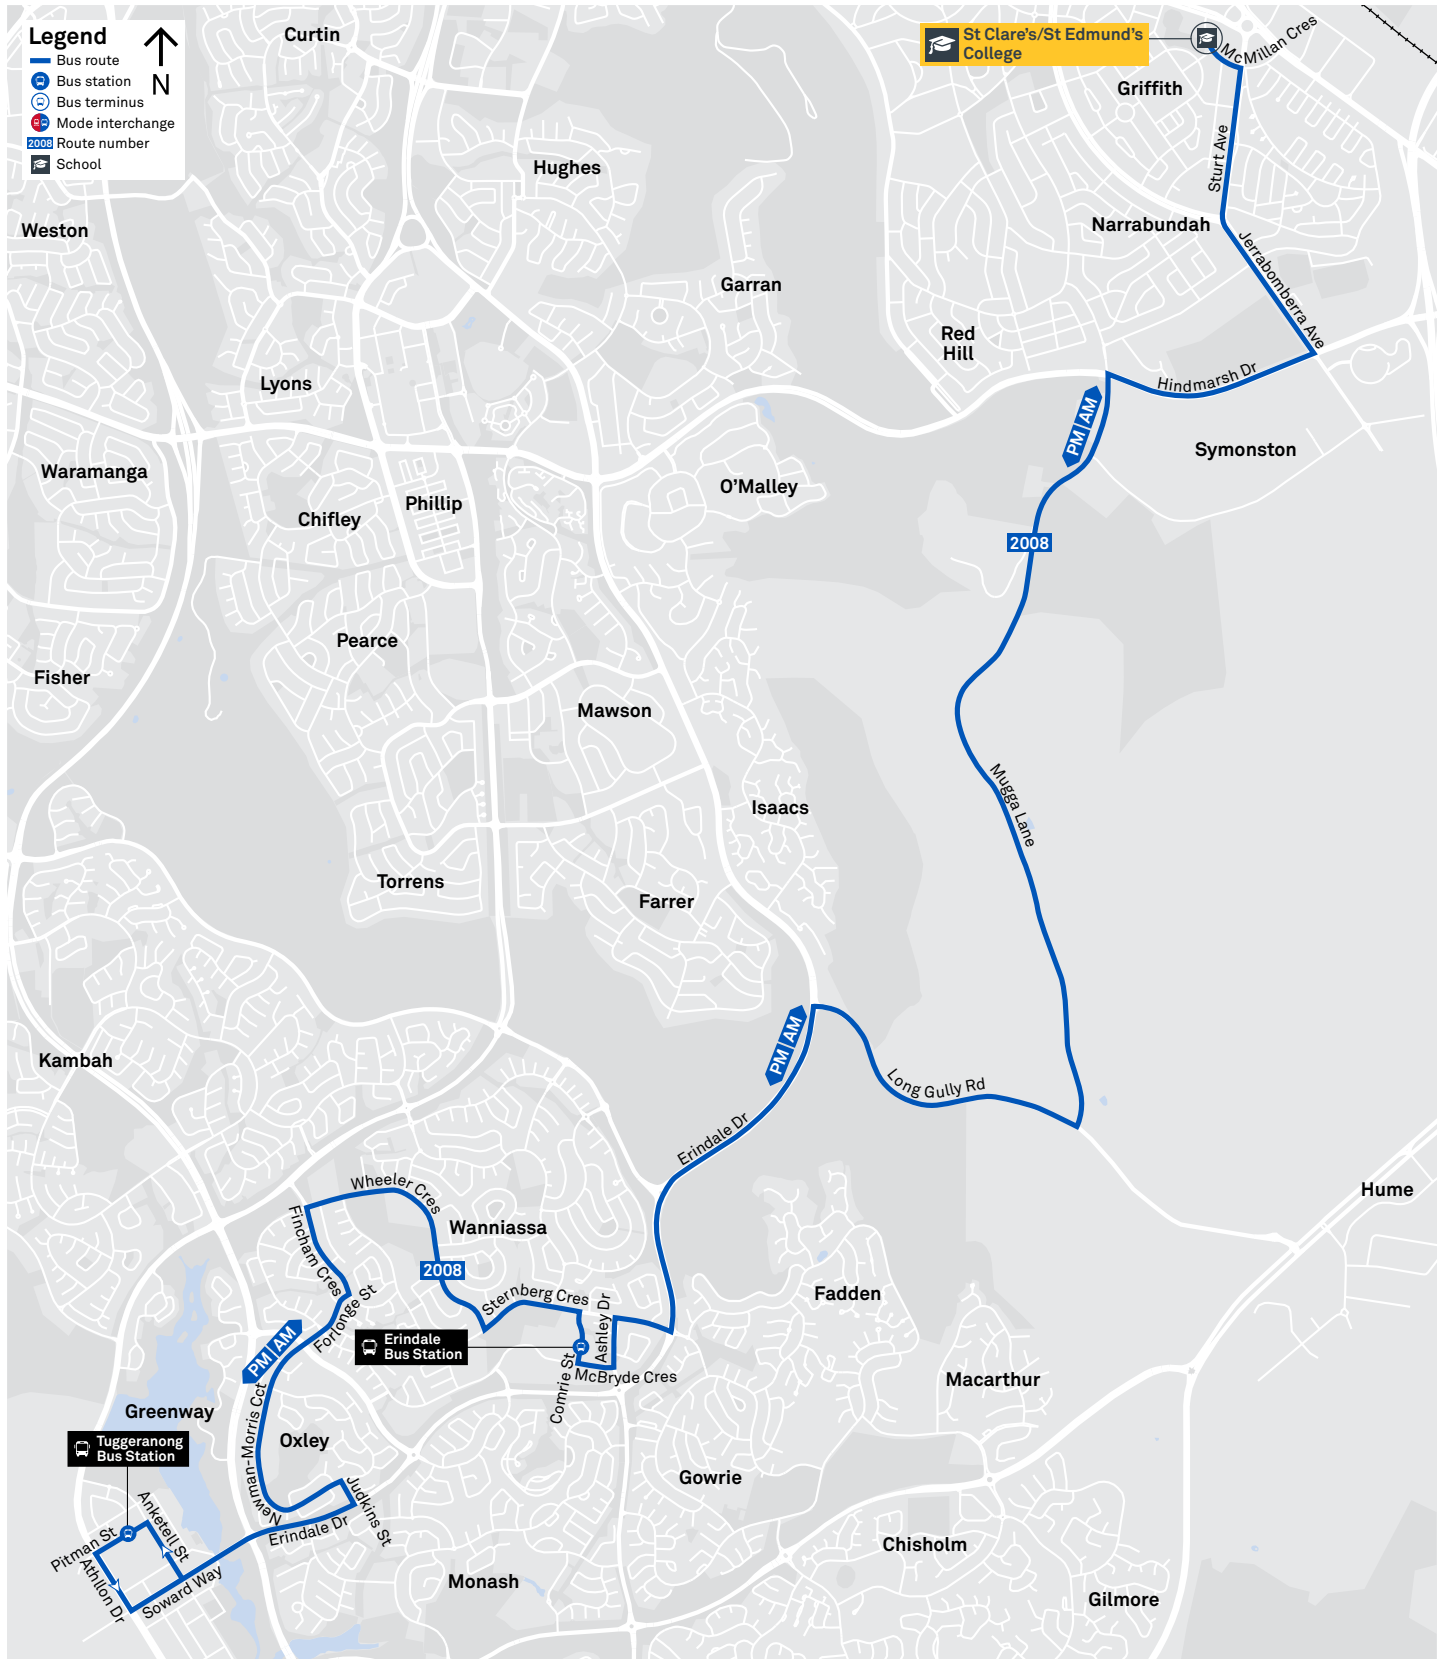

# SCHOOL ROUTE 2008 (AM & PM)

CANBERRA  
IS BETTER  
CONNECTED

[transport.act.gov.au](http://transport.act.gov.au)

**TTC** Transport  
Canberra