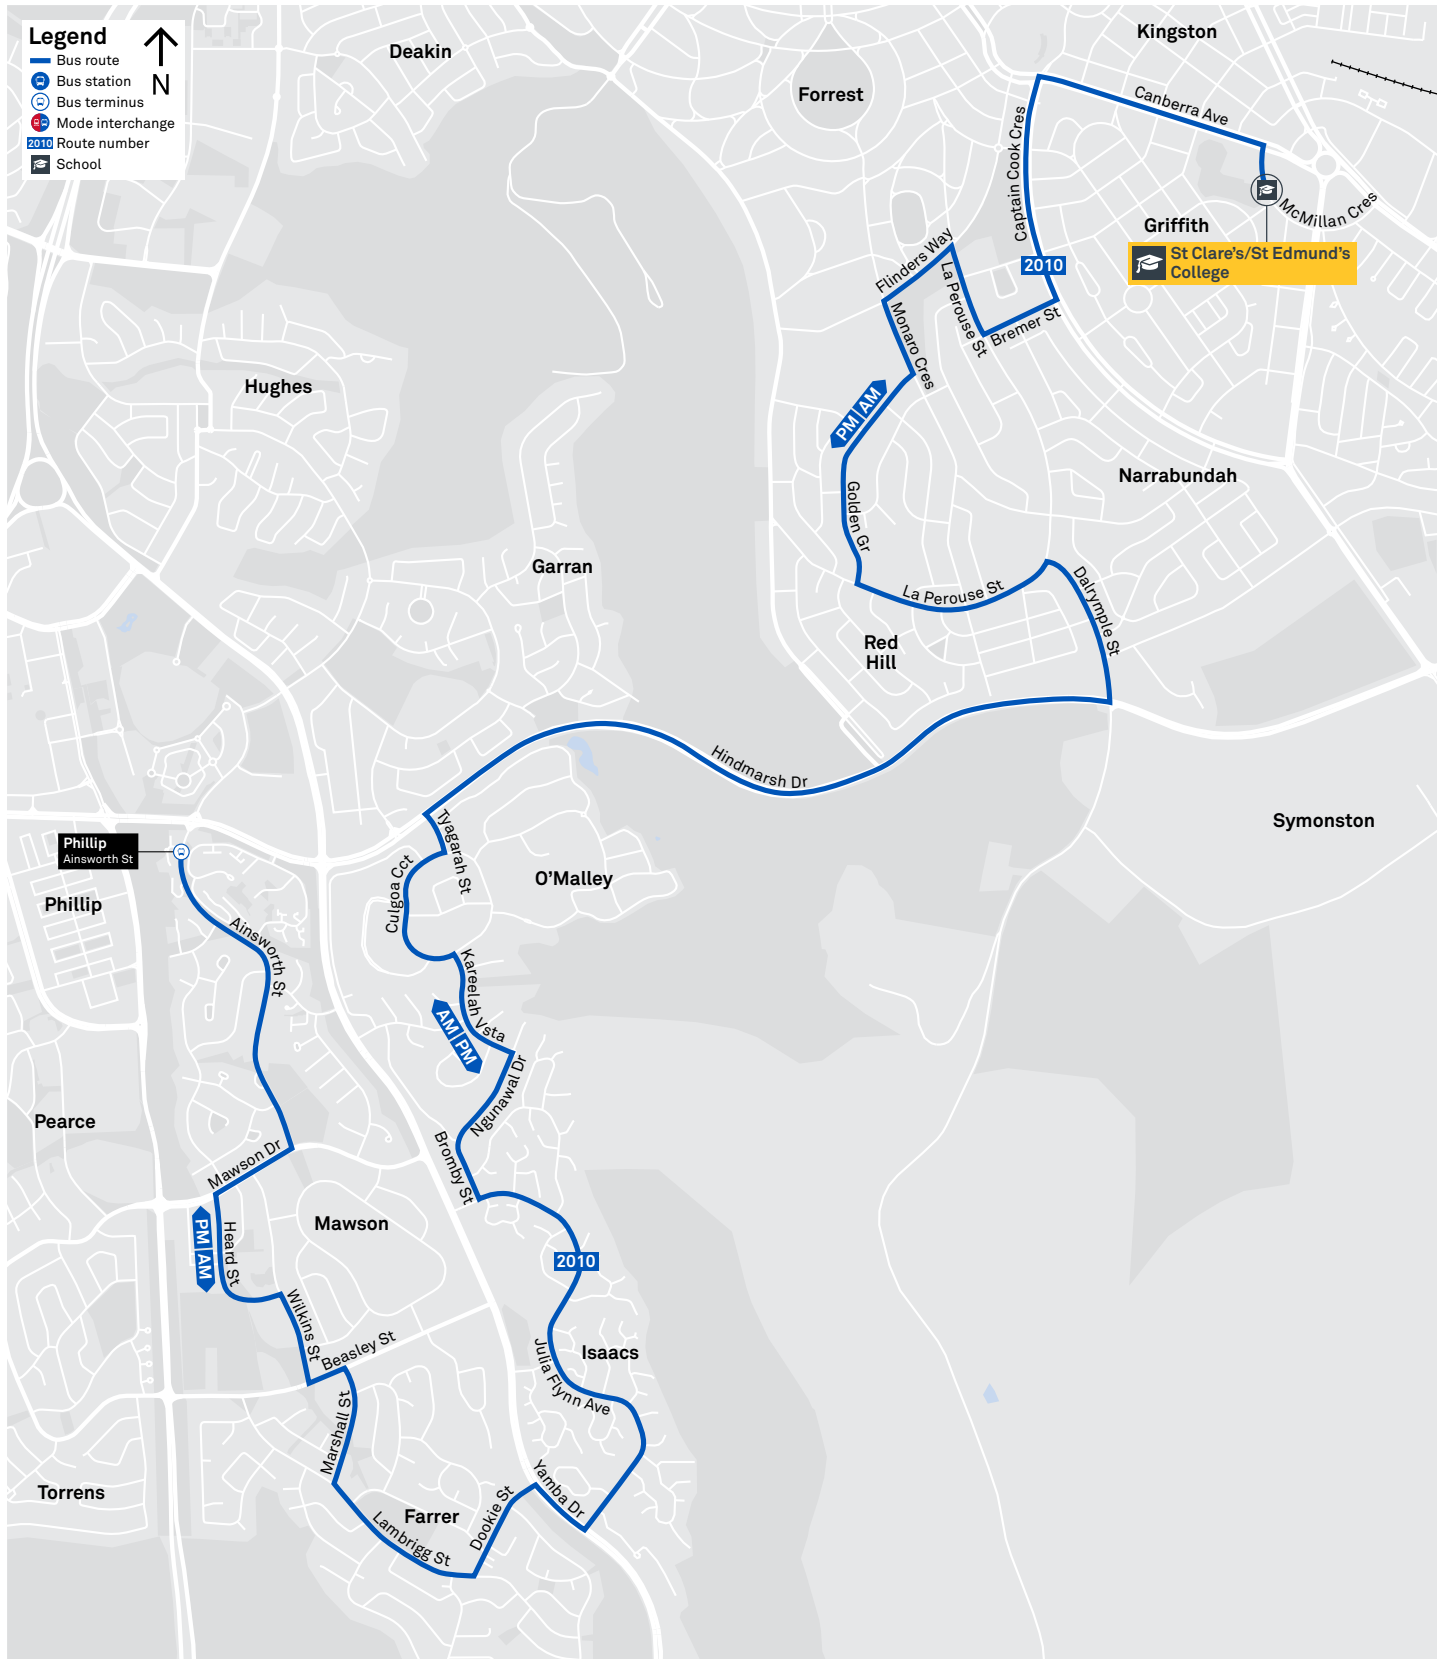

SCHOOL ROUTE 2010 (AM & PM)

CANBERRA IS BETTER CONNECTED

transport.act.gov.au

TTC Transport Canberra