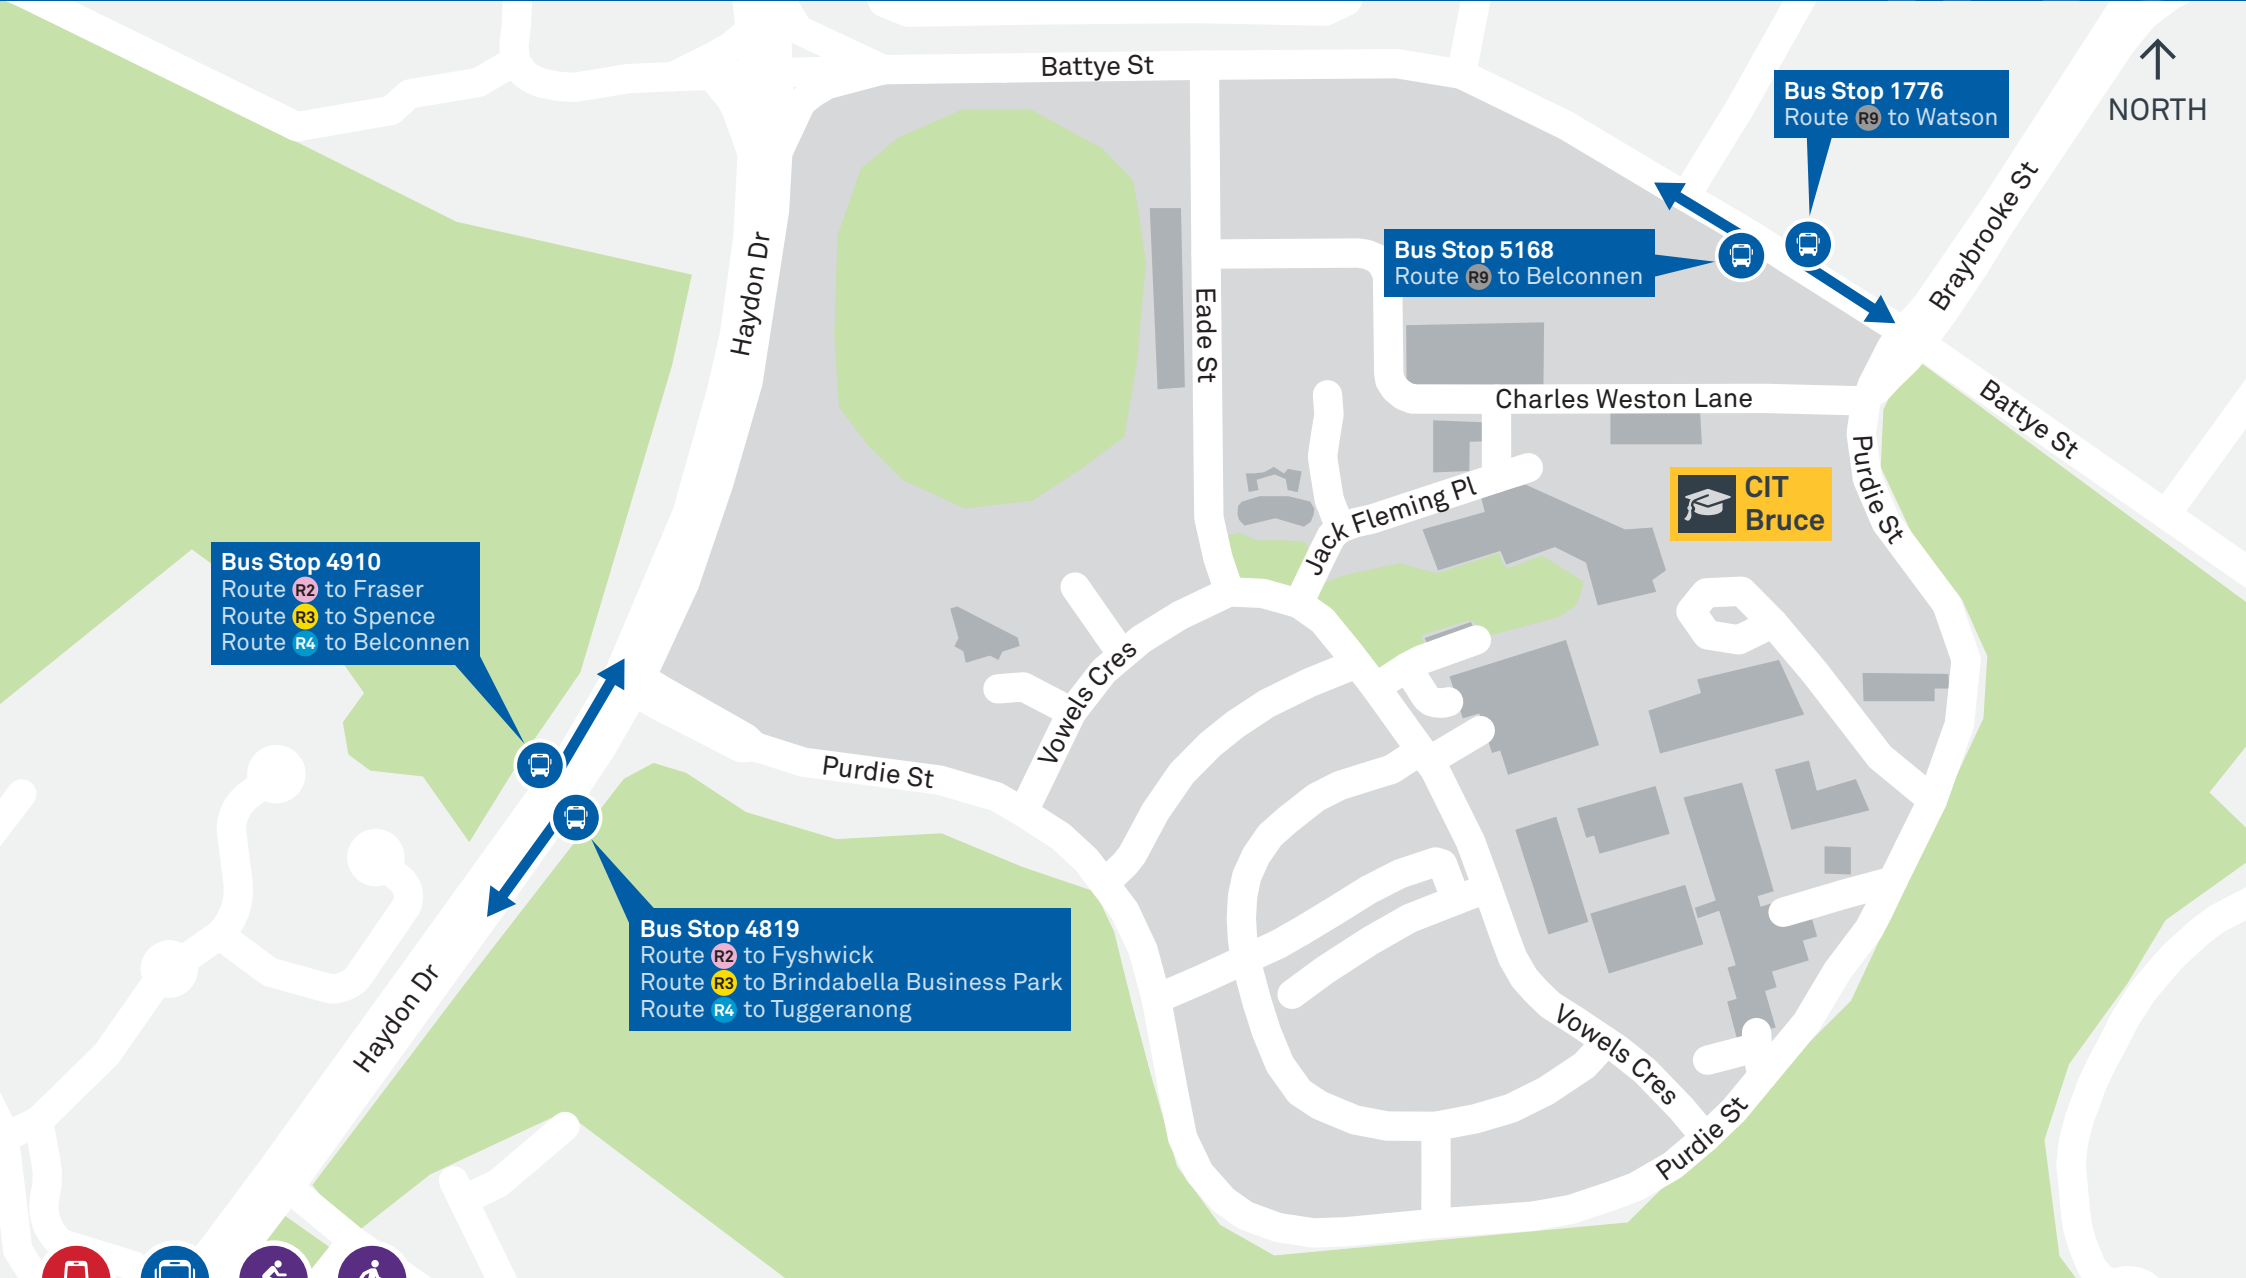

# CIT Bruce - Transport access

Plan your trip with the TC Journey planner! Visit [transport.act.gov.au](http://transport.act.gov.au) for details

CANBERRA IS BETTER CONNECTED

[transport.act.gov.au](http://transport.act.gov.au)