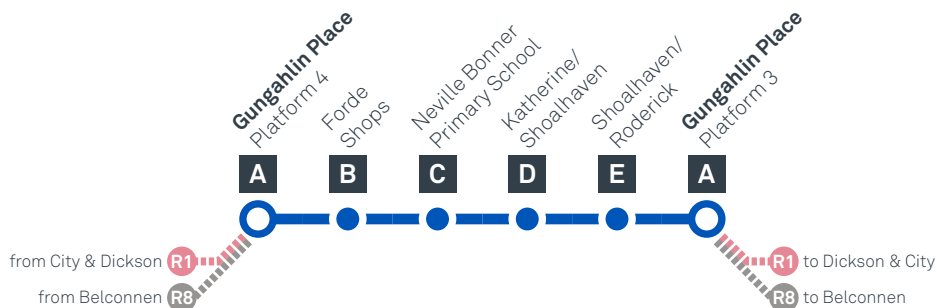

ACT Government

Transport Canberra

BONNER LOOP

via Forde and Amaroo

effective Saturday 28 September 2019

19

SATURDAY

AM	19	6:38	6:47	6:58	7:02	7:07	7:17
	19	8:38	8:47	8:58	9:02	9:07	9:17
	19	10:38	10:47	10:58	11:02	11:07	11:17
PM	19	12:38	12:47	12:58	1:02	1:07	1:17
	19	2:38	2:47	2:58	3:02	3:07	3:17
	19	4:38	4:47	4:58	5:02	5:07	5:17
	19	6:38	6:47	6:58	7:02	7:07	7:17
	19	8:38	8:47	8:58	9:02	9:07	9:17
	19	10:38	10:47	10:58	11:02	11:07	11:17

CANBERRA
IS BETTER
CONNECTED

transport.act.gov.au

ACT
Government

Transport
Canberra

BONNER LOOP

via Amaroo and Forde

effective Saturday 28 September 2019

MONDAY TO FRIDAY

Explanations

- C** Operates School Days Only and starts from Burgmann School
- D** Operates School Days Only and continues to Burgmann Valley
- G** Operates School Days Only and starts from Good Shepherd PS 4 mins earlier
- H** Operates School Holidays Only
- S** Operates School Days Only

20

ROUTE MAP

- Bus route
- Bus station
- Mode interchange
- Educational institution
- Hospital
- Bicycle lockers
- RAPID** route
- Bus terminus
- 19 Route number
- Shopping centre
- Bicycle rails
- Bicycle cage
- Park and Ride