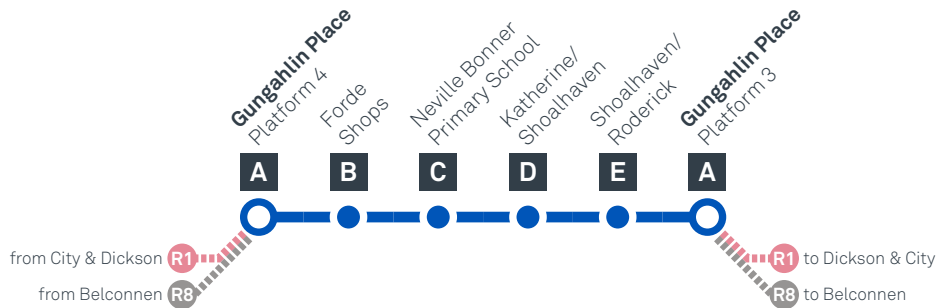

BONNER LOOP

via Forde and Amaroo

effective Saturday 28 September 2019

MONDAY TO FRIDAY

AM	19	6:01	6:10	6:22	6:27	6:30	6:37
	19	6:31	6:40	6:52	6:57	7:00	7:09
	19	6:59	7:09	7:23	7:29	7:34	7:43
	19	7:18	7:28	7:42	7:48	7:53	8:02
	19	S7:35	S7:45	S7:59	S8:05	S8:10	S8:19
	19	H7:41	H7:51	H8:05	H8:11	H8:16	H8:25
	19	B7:54	S8:04	S8:18	S8:24	S8:29	S8:38
	19	H8:01	H8:11	H8:25	H8:31	H8:36	H8:45
	19	B8:14	S8:24	S8:38	S8:42	S8:50	S8:59
	19	H8:21	H8:31	H8:45	H8:51	H8:56	H9:03
	19	S8:26	S8:36	S8:50	S8:54	S9:02	S9:08
	19	8:45	8:55	9:08	9:14	9:19	9:25
	19	9:05	9:15	9:28	9:34	9:39	9:45
	19	9:25	9:35	9:48	9:54	9:59	10:05
	19	9:55	10:05	10:18	10:24	10:29	10:35
	19	10:25	10:35	10:48	10:54	10:59	11:05
	19	10:55	11:05	11:18	11:24	11:29	11:35
	19	11:25	11:35	11:48	11:54	11:59	12:05
	19	11:55	12:05	12:18	12:24	12:29	12:35
PM	19	12:25	12:35	12:48	12:54	12:59	1:05
	19	12:55	1:05	1:18	1:24	1:29	1:35
	19	1:25	1:35	1:48	1:54	1:59	2:05
	19	1:55	2:05	2:18	2:24	2:29	2:35
	19	2:25	2:35	2:48	2:54	2:59	3:05
	19	S2:45	S2:55	S3:08	S3:12	S3:20	S3:26
	19	H2:55	H3:05	H3:18	H3:24	H3:29	H3:38
	19	S2:59	S3:09	S3:22	S3:26	S3:34	S3:43
	19	3:21	3:31	3:45	3:51	3:56	4:05
	19	3:42	3:52	4:06	4:12	4:17	4:26
	19	4:03	4:13	4:27	4:33	4:38	4:47
	19	4:21	4:31	4:45	4:51	4:56	5:05
	19	4:40	4:50	5:04	5:10	5:15	5:24
	19	5:00	5:10	5:24	5:30	5:35	5:44
	19	5:20	5:30	5:44	5:50	5:55	6:04
	19	5:50	6:00	6:14	6:20	6:25	6:34
	19	6:20	6:30	6:44	6:50	6:55	7:04
	19	6:50	7:00	7:13	7:18	7:21	7:29
	19	7:20	7:30	7:43	7:48	7:51	7:59
	19	7:50	8:00	8:13	8:18	8:21	8:29
	19	8:35	8:45	8:58	9:02	9:05	9:11
	19	9:35	9:44	9:56	10:00	10:03	10:09
	19	10:35	10:44	10:56	11:00	11:03	11:09

20

ROUTE MAP

- Bus route
- Bus station
- Mode interchange
- Educational institution
- Hospital
- Bicycle lockers
- RAPID** route
- Bus terminus
- 19 Route number
- Shopping centre
- Bicycle rails
- Bicycle cage
- Park and Ride