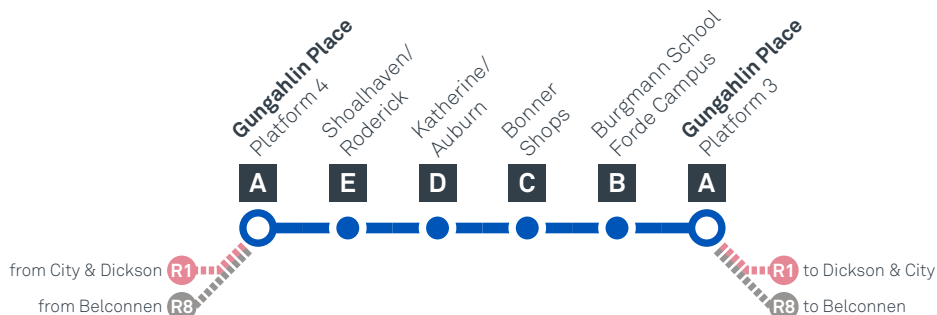

Explanations

- C** Operates School Days Only and starts from Burgmann School
- D** Operates School Days Only and continues to Burgmann Valley
- G** Operates School Days Only and starts from Good Shepherd PS 4 mins earlier
- H** Operates School Holidays Only
- S** Operates School Days Only

CANBERRA
IS BETTER
CONNECTED

transport.act.gov.au

ACT
Government

Transport
Canberra

BONNER LOOP

via Amaroo and Forde

effective Saturday 28 September 2019

SATURDAY

20

ROUTE MAP

- Bus route
- Bus station
- Mode interchange
- Educational institution
- Hospital
- Bicycle lockers
- RAPID** route
- Bus terminus
- 19 Route number
- Shopping centre
- Bicycle rails
- Bicycle cage
- Park and Ride