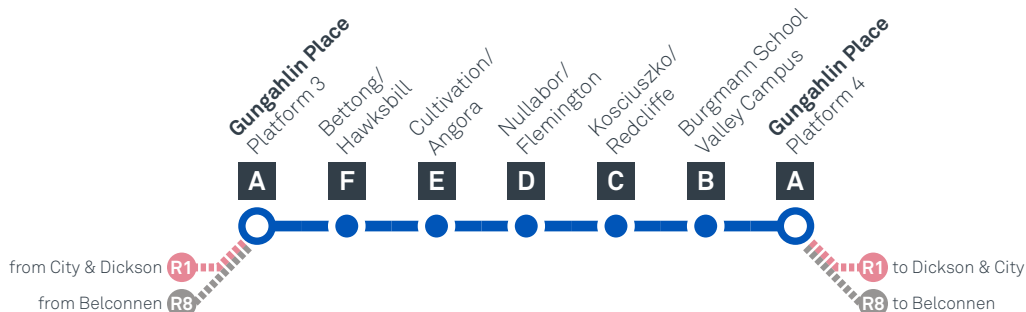

CANBERRA
IS BETTER
CONNECTED

transport.act.gov.au

ACT
Government

Transport
Canberra

FRANKLIN LOOP

via Harrison and Palmerston

effective Saturday 28 September 2019

MONDAY TO FRIDAY

AM	22	6:00	6:09	6:13	6:17	6:25	6:32	6:35
	22	6:19	6:28	6:32	6:36	6:44	6:51	6:54
	22	6:40	6:49	6:53	6:58	7:08	7:15	7:20
	22	7:01	7:11	7:16	7:20	7:30	7:37	7:42
	22	7:19	7:29	7:34	7:38	7:48	7:55	8:00
	22	7:38	7:48	7:53	7:57	8:07	8:14	8:19
	22	7:56	8:06	8:11	8:15	8:25	8:32	8:37
	22	8:22	8:32	8:37	8:41	8:51	8:58	9:02
	22	8:49	8:59	9:03	9:06	9:15	9:22	9:26
	22	9:19	9:28	9:32	9:35	9:44	9:51	9:55
	22	9:49	9:58	10:02	10:05	10:14	10:21	10:25
	22	10:18	10:27	10:31	10:34	10:43	10:50	10:54
	22	10:48	10:57	11:01	11:04	11:13	11:20	11:24
	22	11:18	11:27	11:31	11:34	11:43	11:50	11:54
	22	11:48	11:57	12:01	12:04	12:13	12:20	12:24
PM	22	12:18	12:27	12:31	12:34	12:43	12:50	12:54
	22	12:48	12:57	1:01	1:04	1:13	1:20	1:24
	22	1:18	1:27	1:31	1:34	1:43	1:50	1:54
	22	1:48	1:57	2:01	2:04	2:13	2:20	2:24
	22	2:18	2:27	2:31	2:34	2:43	2:50	2:54
	22	2:48	2:57	3:01	3:04	3:13	3:20	3:24
	22	S2:57	S3:06	S3:10	S3:13	S3:22	S3:29	S3:35
	22	3:20	3:29	3:34	3:38	3:47	3:54	4:01
	22	3:50	4:00	4:05	4:09	4:18	4:25	4:32
	22	4:08	4:18	4:23	4:27	4:36	4:43	4:50
	22	4:28	4:38	4:43	4:47	4:56	5:03	5:10
	22	4:48	4:58	5:03	5:07	5:16	5:23	5:30
	22	5:09	5:19	5:24	5:28	5:37	5:44	5:51
	22	5:28	5:38	5:43	5:47	5:56	6:03	6:10
	22	5:48	5:58	6:03	6:07	6:16	6:23	6:30
	22	6:18	6:28	6:33	6:37	6:46	6:53	7:00
	22	6:48	6:58	7:02	7:05	7:14	7:21	7:25
	22	7:18	7:27	7:31	7:34	7:43	7:50	7:54
	22	8:18	8:27	8:31	8:34	8:43	8:50	8:54
	22	9:18	9:27	9:31	9:34	9:42	9:49	9:52
	22	10:18	10:27	10:31	10:34	10:42	10:49	10:52

Explanations

S Operates School Days Only

CANBERRA
IS BETTER
CONNECTED

transport.act.gov.au

ACT
Government

Transport
Canberra

FRANKLIN LOOP

via Harrison and Palmerston