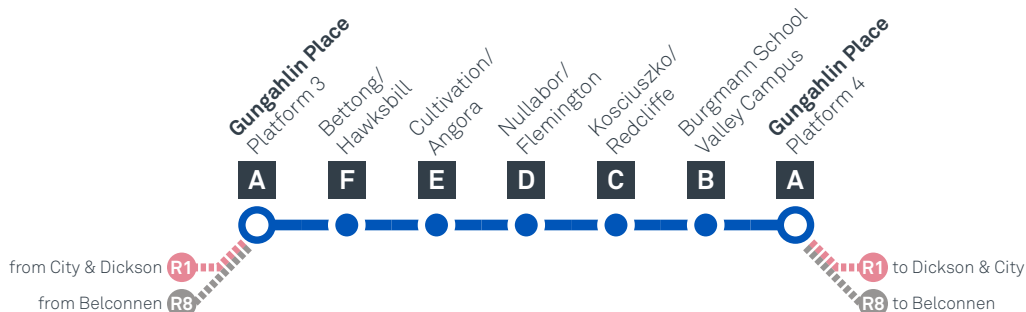

FRANKLIN LOOP

via Harrison and Palmerston

effective Saturday 28 September 2019

SATURDAY

AM	22	7:11	7:20	7:23	7:26	7:33	7:40	7:48
	22	9:11	9:20	9:23	9:26	9:33	9:40	9:48
	22	11:11	11:20	11:23	11:26	11:33	11:40	11:48
PM	22	1:11	1:20	1:23	1:26	1:33	1:40	1:48
	22	3:11	3:20	3:23	3:26	3:33	3:40	3:48
	22	5:11	5:20	5:23	5:26	5:33	5:40	5:48
	22	7:11	7:20	7:23	7:26	7:33	7:40	7:48
	22	9:11	9:20	9:23	9:26	9:33	9:40	9:48
	22	11:11	11:20	11:23	11:26	11:33	11:40	11:48

SUNDAY AND PUBLIC HOLIDAYS

AM	22	7:11	7:20	7:23	7:26	7:33	7:40	7:48
	22	9:11	9:20	9:23	9:26	9:33	9:40	9:48
	22	11:11	11:20	11:23	11:26	11:33	11:40	11:48
PM	22	1:11	1:20	1:23	1:26	1:33	1:40	1:48
	22	3:11	3:20	3:23	3:26	3:33	3:40	3:48
	22	5:11	5:20	5:23	5:26	5:33	5:40	5:48
	22	7:11	7:20	7:23	7:26	7:33	7:40	7:48
	22	9:11	9:20	9:23	9:26	9:33	9:40	9:48

CANBERRA
IS BETTER
CONNECTED

transport.act.gov.au

ACT
Government

Transport
Canberra