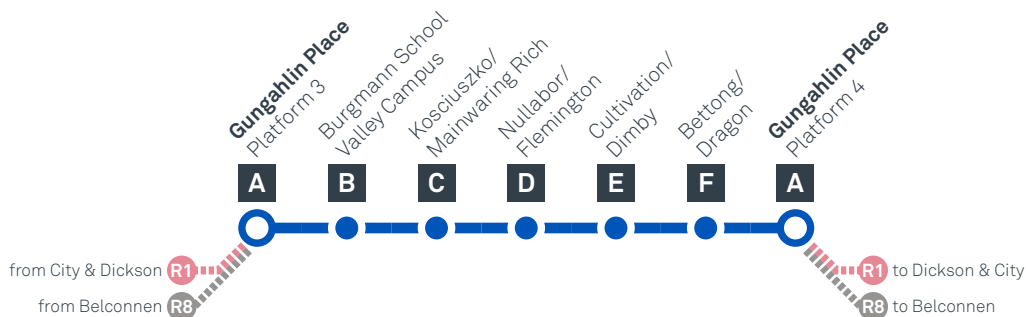

Explanations

C Operates School Days Only and starts from Burgmann School Valley Campus

H Operates School Holidays Only

S Operates School Days Only

CANBERRA
IS BETTER
CONNECTED

transport.act.gov.au

ACT
Government

Transport
Canberra

FRANKLIN LOOP

via Palmerston and Harrison

effective Saturday 28 September 2019

SATURDAY

AM	21	6:11	6:14	6:20	6:28	6:30	6:35	6:49
	21	8:11	8:14	8:20	8:28	8:30	8:35	8:49
	21	10:11	10:14	10:20	10:28	10:30	10:35	10:49
PM	21	12:11	12:14	12:20	12:28	12:30	12:35	12:49
	21	2:11	2:14	2:20	2:28	2:30	2:35	2:49
	21	4:11	4:14	4:20	4:28	4:30	4:35	4:49
	21	6:11	6:14	6:20	6:28	6:30	6:35	6:49
	21	8:11	8:14	8:20	8:28	8:30	8:35	8:49
	21	10:11	10:14	10:20	10:28	10:30	10:35	10:49

CANBERRA
IS BETTER
CONNECTED

transport.act.gov.au

ACT
Government

Transport
Canberra

FRANKLIN LOOP

via Harrison and Palmerston

effective Saturday 28 September 2019

MONDAY TO FRIDAY

Explanations

S Operates School Days Only

CANBERRA
IS BETTER
CONNECTED

transport.act.gov.au

ACT
Government

Transport
Canberra

FRANKLIN LOOP

via Harrison and Palmerston