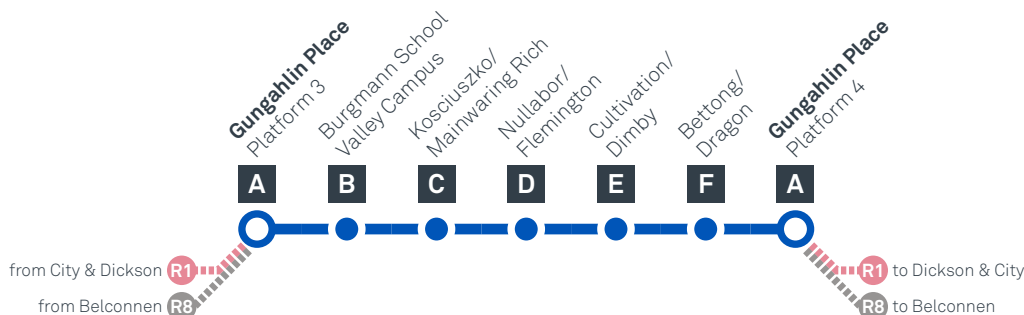

FRANKLIN LOOP

via Palmerston and Harrison

effective Saturday 28 September 2019

MONDAY TO FRIDAY

AM	21	5:43	5:46	5:53	6:02	6:05	6:11	6:21
	21	6:12	6:15	6:22	6:31	6:34	6:40	6:50
	21	6:32	6:35	6:42	6:51	6:54	7:00	7:12
	21	6:52	6:55	7:02	7:13	7:16	7:24	7:36
	21	7:11	7:14	7:22	7:33	7:36	7:44	7:56
	21	7:30	7:33	7:41	7:52	7:55	8:03	8:15
	21	7:53	7:56	8:04	8:15	8:18	8:26	8:38
	21	8:15	8:18	8:26	8:37	8:40	8:48	9:00
	21	8:37	8:40	8:48	8:59	9:02	9:09	9:19
	21	9:03	9:06	9:13	9:22	9:25	9:32	9:42
	21	9:33	9:36	9:43	9:52	9:55	10:02	10:12
	21	10:03	10:06	10:13	10:22	10:25	10:32	10:42
	21	10:33	10:36	10:43	10:52	10:55	11:02	11:12
	21	11:03	11:06	11:13	11:22	11:25	11:32	11:42
	21	11:33	11:36	11:43	11:52	11:55	12:02	12:12
PM	21	12:03	12:06	12:13	12:22	12:25	12:32	12:42
	21	12:33	12:36	12:43	12:52	12:55	1:02	1:12
	21	1:03	1:06	1:13	1:22	1:25	1:32	1:42
	21	1:33	1:36	1:43	1:52	1:55	2:02	2:12
	21	2:03	2:06	2:13	2:22	2:25	2:32	2:42
	21	2:33	2:36	2:43	2:52	2:55	3:02	3:12
	21	S2:56	S2:59	S3:06	S3:15	S3:18	S3:25	S3:37
	21	H3:03	H3:06	H3:13	H3:22	H3:25	H3:32	H3:45
	21	S3:08	S3:11	S3:18	S3:27	S3:30	S3:37	S3:50
	21	C3:29	S3:35	S3:45	S3:48	S3:55	S4:08
	21	H3:33	H3:38	H3:44	H3:54	H3:57	H4:04	H4:17
	21	3:38	3:43	3:49	3:59	4:02	4:09	4:22
	21	3:58	4:03	4:09	4:19	4:22	4:29	4:42
	21	4:18	4:23	4:29	4:39	4:42	4:49	5:02
	21	4:38	4:43	4:49	4:59	5:02	5:09	5:22
	21	4:58	5:03	5:09	5:19	5:22	5:29	5:42
	21	5:18	5:23	5:29	5:39	5:42	5:49	6:02
	21	5:38	5:43	5:49	5:59	6:02	6:09	6:22
	21	6:03	6:08	6:14	6:24	6:27	6:34	6:47
	21	6:33	6:38	6:44	6:54	6:57	7:04	7:14
	21	7:03	7:06	7:13	7:22	7:25	7:32	7:42
	21	7:48	7:51	7:58	8:07	8:10	8:17	8:27
	21	8:48	8:51	8:58	9:06	9:09	9:15	9:25
	21	9:48	9:51	9:57	10:05	10:08	10:14	10:24

- Bus route
- Bus station
- Mode interchange
- Educational institution
- Hospital
- Bicycle lockers
- Park and Ride
- RAPID** route
- Bus terminus
- 21** Route number
- Shopping centre
- Bicycle rails
- Bicycle cage