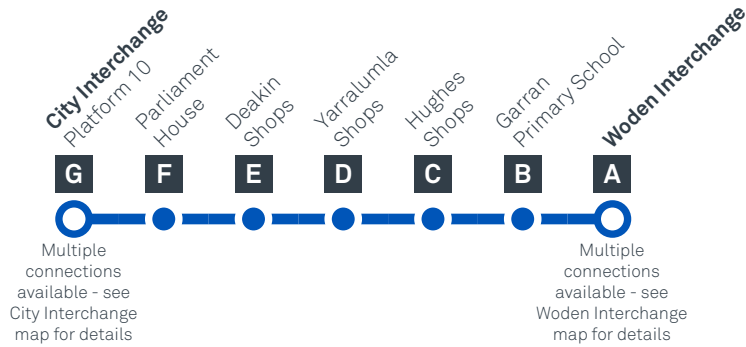

AM	57	6:07	6:14	6:21	6:27	6:34	6:41	6:49
	57	6:37	6:44	6:51	6:57	7:05	7:13	7:23
	57	6:56	7:04	7:12	7:19	7:27	7:35	7:45
	57	7:15	7:24	7:32	7:39	7:47	7:55	8:05
	57	7:35	7:44	7:52	7:59	8:07	8:15	8:25
	57	7:56	8:05	8:13	8:20	8:28	8:36	8:46
	57	8:16	8:25	8:33	8:40	8:48	8:56	9:06
	57	8:35	8:44	8:52	8:59	9:07	9:15	9:25
	57	8:56	9:05	9:13	9:20	9:28	9:35	9:43
	57	9:22	9:31	9:38	9:44	9:51	9:57	10:05
	57	9:52	10:00	10:07	10:13	10:20	10:26	10:34
	57	10:22	10:30	10:37	10:43	10:50	10:56	11:04
	57	10:52	11:00	11:07	11:13	11:20	11:26	11:34
	57	11:22	11:30	11:37	11:43	11:50	11:56	12:04
	57	11:52	12:00	12:07	12:13	12:20	12:26	12:34
PM	57	12:22	12:30	12:37	12:43	12:50	12:56	1:04
	57	12:52	1:00	1:07	1:13	1:20	1:26	1:34
	57	1:22	1:30	1:37	1:43	1:50	1:56	2:04
	57	1:52	2:00	2:07	2:13	2:20	2:26	2:34
	57	2:22	2:30	2:37	2:43	2:50	2:56	3:04
	57	2:52	3:00	3:07	3:13	3:20	3:26	3:36
	57	3:22	3:30	3:39	3:46	3:54	4:02	4:14
	57	3:55	4:04	4:13	4:20	4:28	4:36	4:48
	57	4:27	4:36	4:45	4:52	5:00	5:08	5:20
	57	4:47	4:56	5:05	5:12	5:20	5:28	5:40
	57	5:01	5:10	5:19	5:26	5:34	5:42	5:54
	57	5:17	5:26	5:35	5:42	5:50	5:58	6:10
	57	5:36	5:45	5:54	6:01	6:09	6:17	6:29
	57	5:56	6:05	6:14	6:21	6:29	6:37	6:49
	57	6:16	6:25	6:34	6:41	6:49	6:57	7:08
	57	6:44	6:53	7:02	7:09	7:16	7:23	7:33
	57	7:14	7:21	7:29	7:36	7:43	7:50	8:00
	57	7:44	7:51	7:59	8:06	8:13	8:20	8:30
	57	8:21	8:28	8:36	8:43	8:50	8:57	9:06
	57	9:21	9:28	9:35	9:41	9:47	9:53	10:01
	57	10:21	10:28	10:35	10:41	10:47	10:53	11:01

CANBERRA
IS BETTER
CONNECTED

transport.act.gov.au

ACT
Government

Transport
Canberra

CITY TO WODEN

via Yarralumla and Hughes

effective Saturday 28 September 2019

SATURDAY