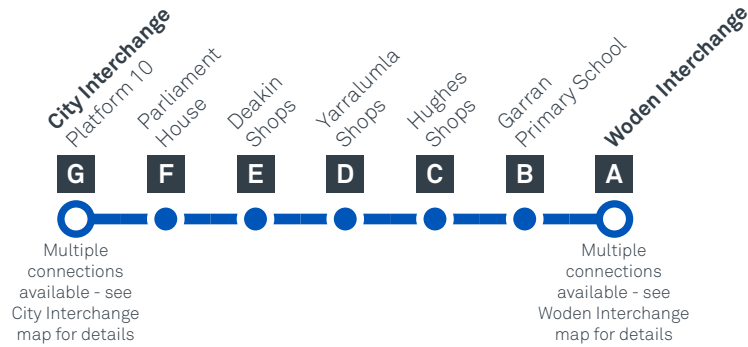

CANBERRA
IS BETTER
CONNECTED

transport.act.gov.au

ACT
Government

Transport
Canberra

CITY TO WODEN

via Yarralumla and Hughes

effective Saturday 28 September 2019

MONDAY TO FRIDAY

AM	57	6:07	6:14	6:21	6:27	6:34	6:41	6:49
	57	6:37	6:44	6:51	6:57	7:05	7:13	7:23
	57	6:56	7:04	7:12	7:19	7:27	7:35	7:45
	57	7:15	7:24	7:32	7:39	7:47	7:55	8:05
	57	7:35	7:44	7:52	7:59	8:07	8:15	8:25
	57	7:56	8:05	8:13	8:20	8:28	8:36	8:46
	57	8:16	8:25	8:33	8:40	8:48	8:56	9:06
	57	8:35	8:44	8:52	8:59	9:07	9:15	9:25
	57	8:56	9:05	9:13	9:20	9:28	9:35	9:43
	57	9:22	9:31	9:38	9:44	9:51	9:57	10:05
	57	9:52	10:00	10:07	10:13	10:20	10:26	10:34
	57	10:22	10:30	10:37	10:43	10:50	10:56	11:04
	57	10:52	11:00	11:07	11:13	11:20	11:26	11:34
	57	11:22	11:30	11:37	11:43	11:50	11:56	12:04
	57	11:52	12:00	12:07	12:13	12:20	12:26	12:34
PM	57	12:22	12:30	12:37	12:43	12:50	12:56	1:04
	57	12:52	1:00	1:07	1:13	1:20	1:26	1:34
	57	1:22	1:30	1:37	1:43	1:50	1:56	2:04
	57	1:52	2:00	2:07	2:13	2:20	2:26	2:34
	57	2:22	2:30	2:37	2:43	2:50	2:56	3:04
	57	2:52	3:00	3:07	3:13	3:20	3:26	3:36
	57	3:22	3:30	3:39	3:46	3:54	4:02	4:14
	57	3:55	4:04	4:13	4:20	4:28	4:36	4:48
	57	4:27	4:36	4:45	4:52	5:00	5:08	5:20
	57	4:47	4:56	5:05	5:12	5:20	5:28	5:40
	57	5:01	5:10	5:19	5:26	5:34	5:42	5:54
	57	5:17	5:26	5:35	5:42	5:50	5:58	6:10
	57	5:36	5:45	5:54	6:01	6:09	6:17	6:29
	57	5:56	6:05	6:14	6:21	6:29	6:37	6:49
	57	6:16	6:25	6:34	6:41	6:49	6:57	7:08
	57	6:44	6:53	7:02	7:09	7:16	7:23	7:33
	57	7:14	7:21	7:29	7:36	7:43	7:50	8:00
	57	7:44	7:51	7:59	8:06	8:13	8:20	8:30
	57	8:21	8:28	8:36	8:43	8:50	8:57	9:06
	57	9:21	9:28	9:35	9:41	9:47	9:53	10:01
	57	10:21	10:28	10:35	10:41	10:47	10:53	11:01