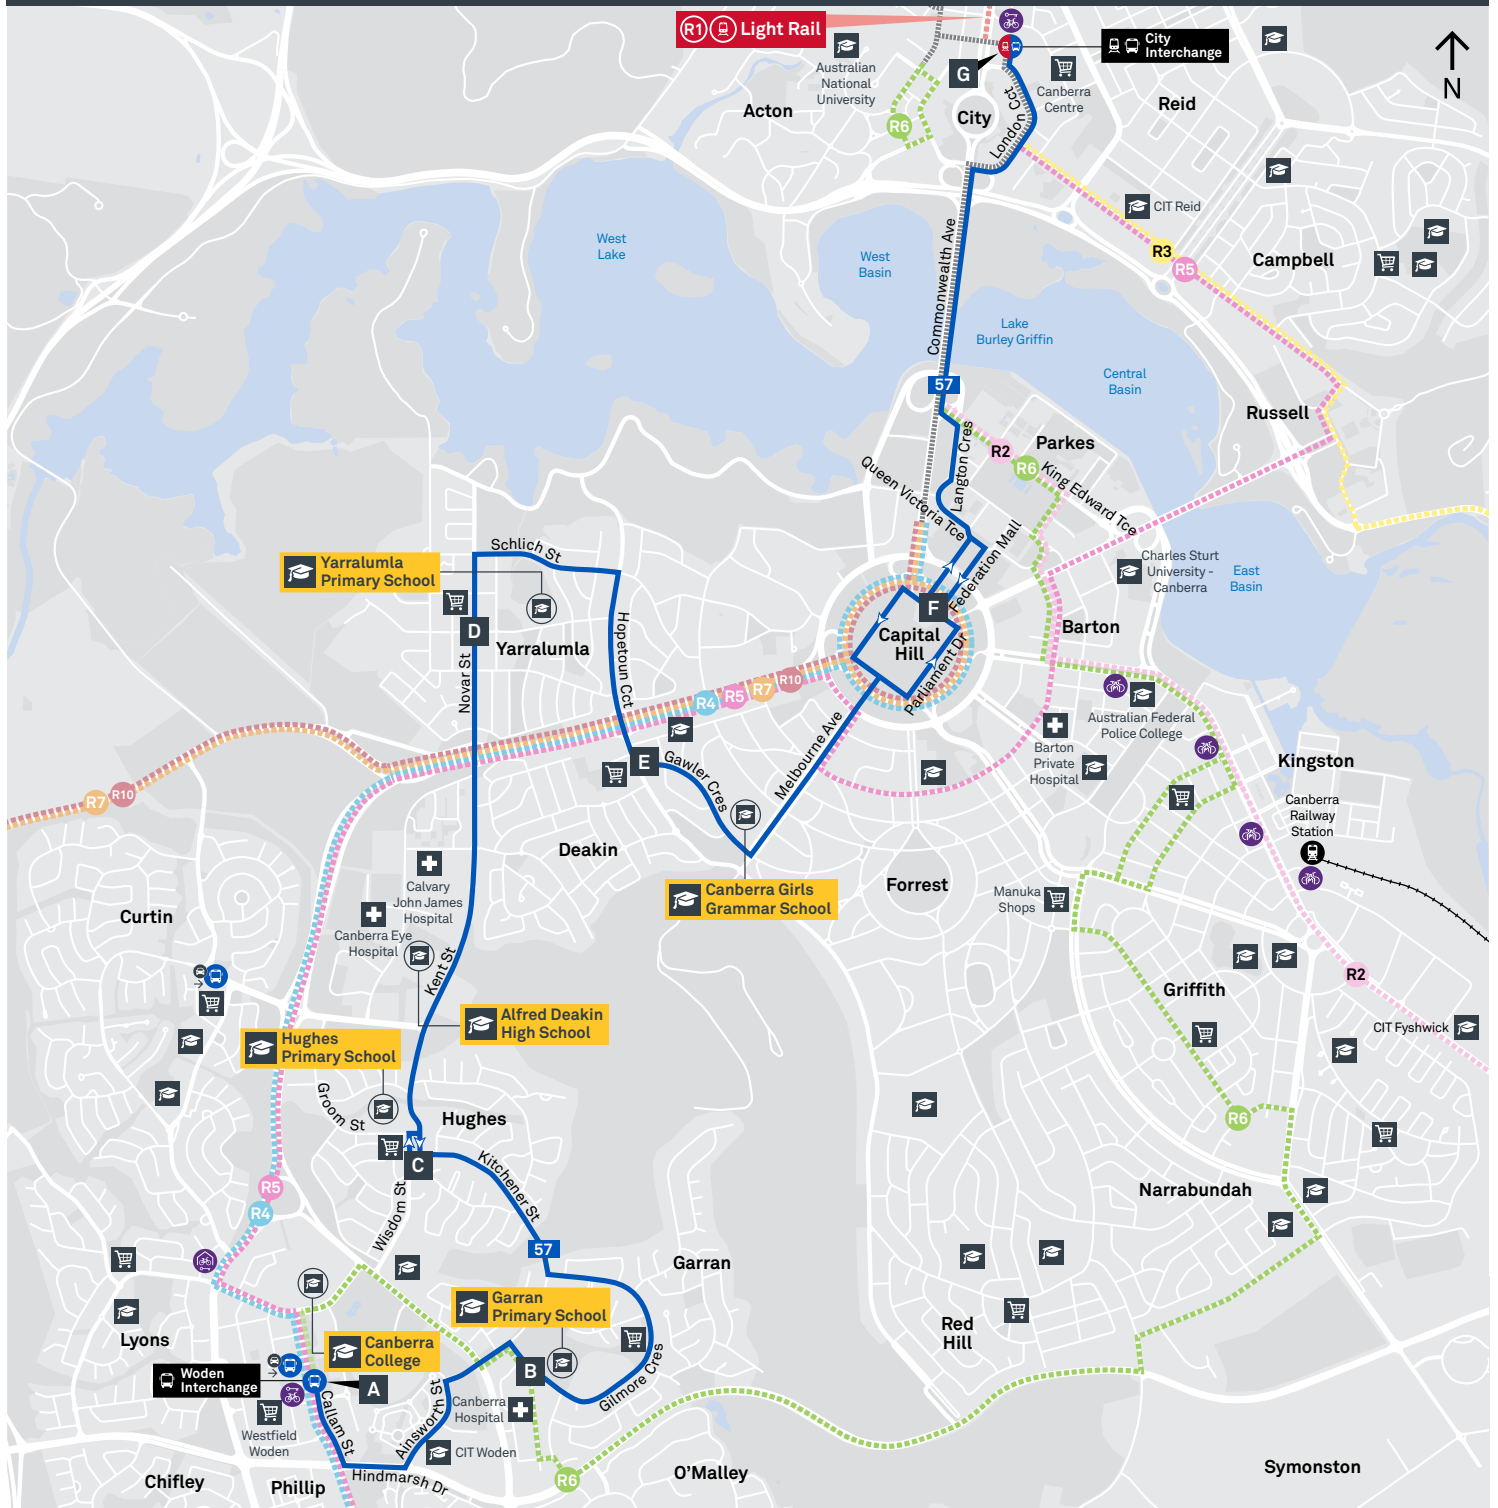

CANBERRA
IS BETTER
CONNECTED

transport.act.gov.au

ACT
Government

Transport
Canberra

CITY TO WODEN

via Yarralumla and Hughes

effective Saturday 28 September 2019

MONDAY TO FRIDAY

CANBERRA
IS BETTER
CONNECTED

transport.act.gov.au

ACT
Government

Transport
Canberra

CITY TO WODEN

via Yarralumla and Hughes

effective Saturday 28 September 2019

SATURDAY

CANBERRA
IS BETTER
CONNECTED

transport.act.gov.au

ACT
Government

Transport
Canberra

WODEN TO CITY

via Hughes and Yarralumla

effective Saturday 28 September 2019

ROUTE MAP

- Bus route
- Bus station
- Mode interchange
- Educational institution
- Hospital
- Bicycle lockers
- Bicycle rails
- Bicycle cage
- R2 RAPID route
- Bus terminus
- 57 Route number
- Shopping centre
- Park and Ride