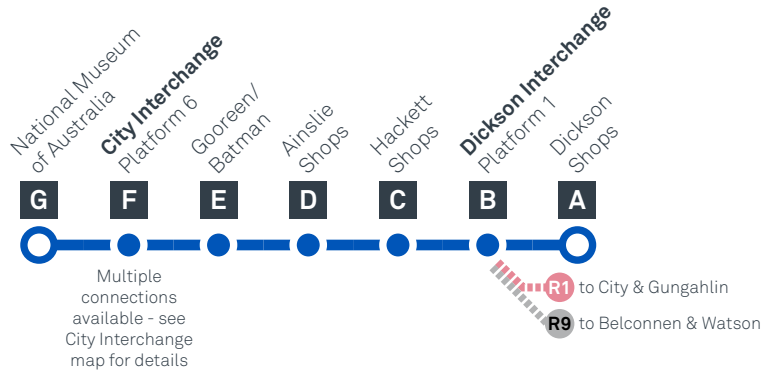

CANBERRA
IS BETTER
CONNECTED

transport.act.gov.au

ACT
Government

Transport
Canberra

MUSEUM TO DICKSON

via Ainslie and Hackett

effective Saturday 28 September 2019

MONDAY TO FRIDAY

AM	53	7:00	7:08	7:15	7:24	7:34	7:37
	53	7:20	7:28	7:35	7:44	7:54	7:57
	53	7:27	7:40	7:48	7:55	8:04	8:14	8:17
	53	7:47	8:00	8:08	8:15	8:24	8:34	8:37
	53	8:07	8:20	8:28	8:35	8:44	8:54	8:57
	53	8:27	8:40	8:48	8:55	9:04	9:14	9:17
	53	8:47	9:00	9:08	9:15	9:24	9:34	9:37
	53	9:06	9:19	9:27	9:33	9:41	9:50	9:53
	53	9:36	9:49	9:57	10:03	10:11	10:20	10:23
	53	10:06	10:19	10:27	10:33	10:41	10:50	10:53
	53	10:36	10:49	10:57	11:03	11:11	11:20	11:23
	53	11:06	11:19	11:27	11:33	11:41	11:50	11:53
	53	11:36	11:49	11:57	12:03	12:11	12:20	12:23
PM	53	12:06	12:19	12:27	12:33	12:41	12:50	12:53
	53	12:36	12:49	12:57	1:03	1:11	1:20	1:23
	53	1:06	1:19	1:27	1:33	1:41	1:50	1:53
	53	1:36	1:49	1:57	2:03	2:11	2:20	2:23
	53	2:06	2:19	2:27	2:33	2:41	2:50	2:53
	53	2:36	2:49	2:57	3:03	3:11	3:20	3:23
	53	3:06	3:19	3:27	3:34	3:45	3:56	3:59
	53	3:36	3:50	3:58	4:06	4:17	4:28	4:31
	53	4:06	4:20	4:28	4:36	4:47	4:58	5:01
	53	4:23	4:37	4:45	4:53	5:04	5:15	5:18
	53	4:38	4:52	5:00	5:08	5:19	5:30	5:33
	53	4:58	5:12	5:20	5:28	5:39	5:50	5:53
	53	5:18	5:32	5:40	5:48	5:59	6:10	6:13
	53	5:38	5:52	6:00	6:08	6:19	6:30	6:33
	53	5:58	6:12	6:20	6:28	6:39	6:50	6:53
	53	6:18	6:32	6:40	6:48	6:59	7:08	7:11
	53	6:38	6:52	7:00	7:07	7:15	7:24	7:27
	53	6:58	7:10	7:18	7:25	7:33	7:42	7:45
	53	7:40	7:48	7:55	8:03	8:12	8:15
	53	8:10	8:18	8:25	8:33	8:42	8:45
	53	9:10	9:16	9:23	9:31	9:40	9:43
	53	10:10	10:16	10:23	10:31	10:40	10:43

CANBERRA
IS BETTER
CONNECTED

transport.act.gov.au

ACT
Government

Transport
Canberra

MUSEUM TO DICKSON

via Ainslie and Hackett

effective Saturday 28 September 2019

SATURDAY