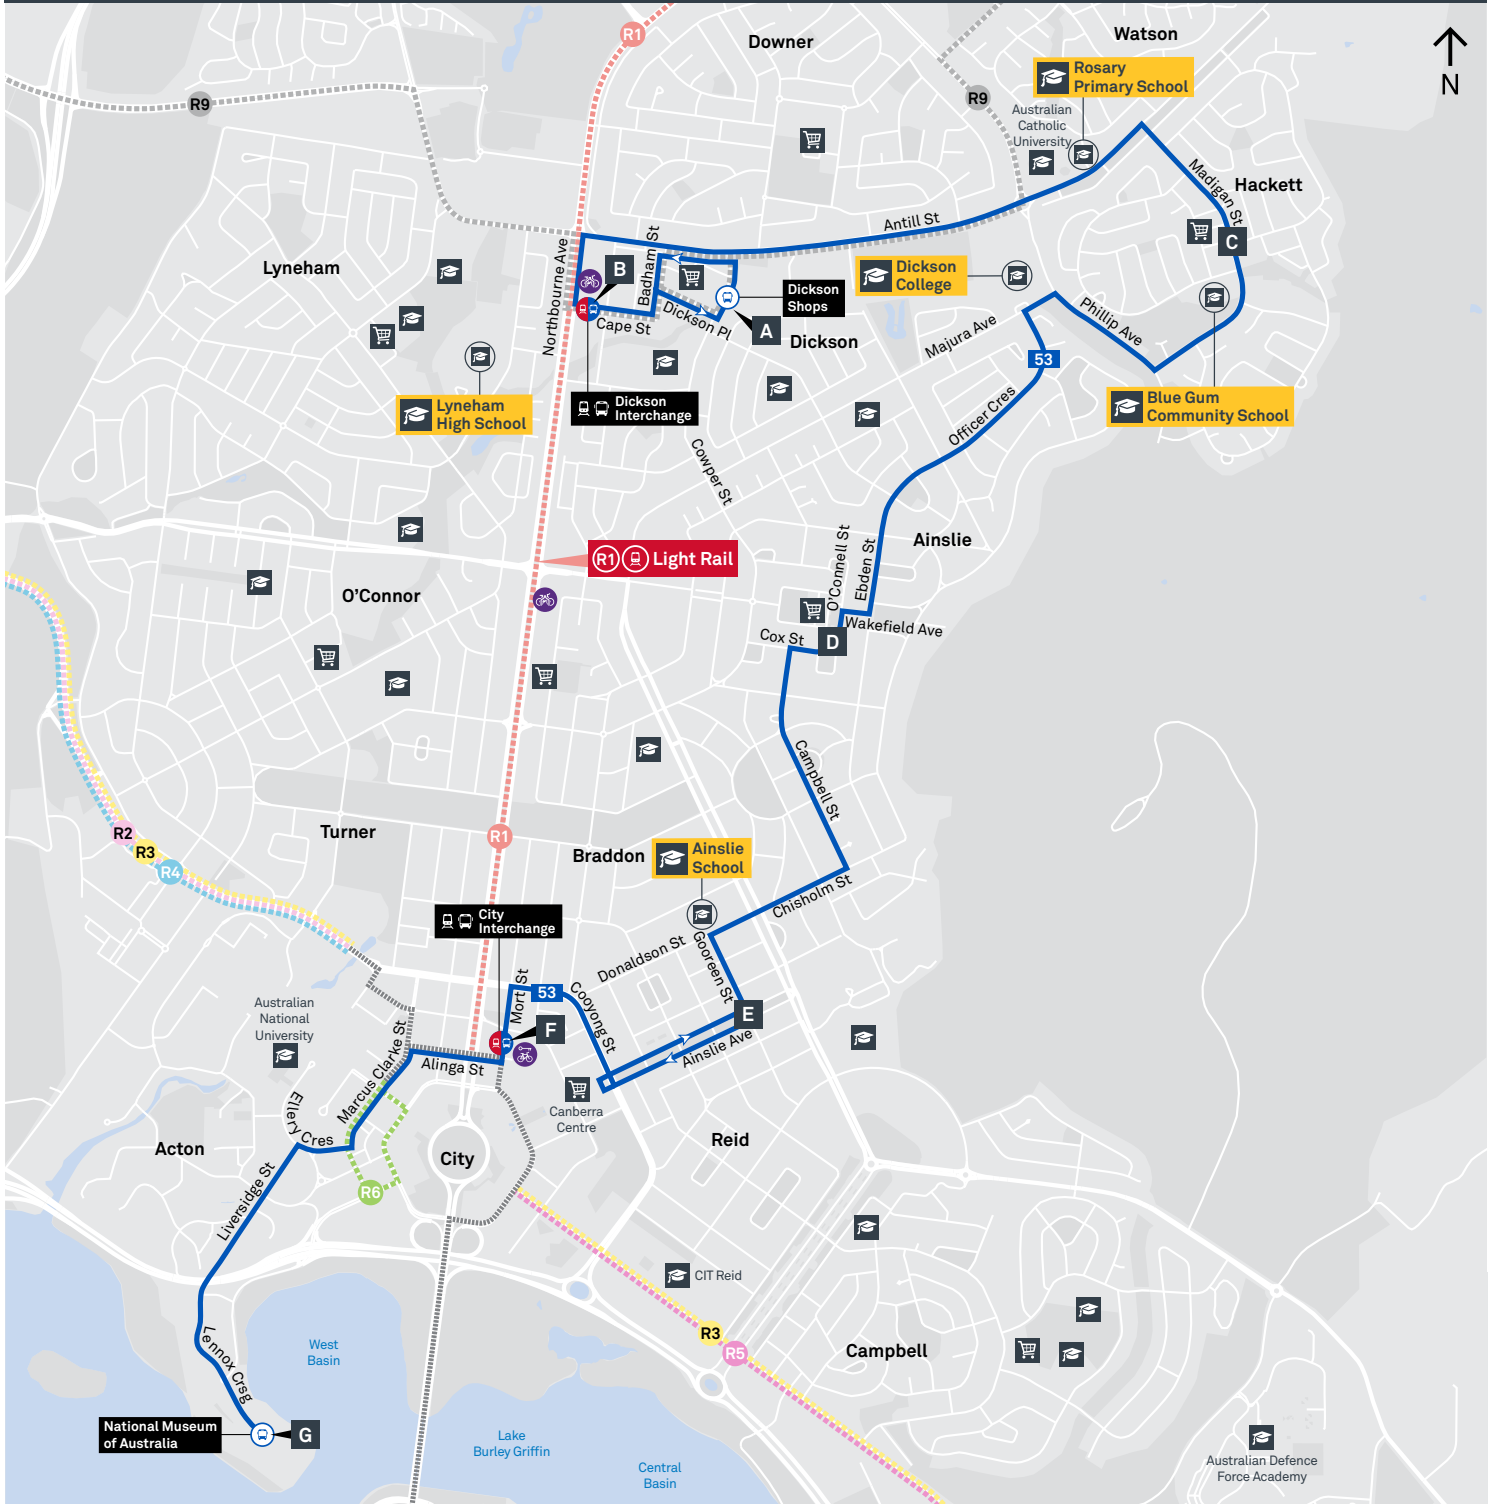

CANBERRA
IS BETTER
CONNECTED

transport.act.gov.au

ACT
Government

Transport
Canberra

DICKSON TO MUSEUM

via Hackett and Ainslie

effective Saturday 28 September 2019

53

ROUTE MAP

- Bus route
- Bus station
- Mode interchange
- Educational institution
- Hospital
- Bicycle lockers
- Park and Ride
- R2 RAPID route
- Bus terminus
- 53 Route number
- Shopping centre
- Bicycle rails
- Bicycle cage