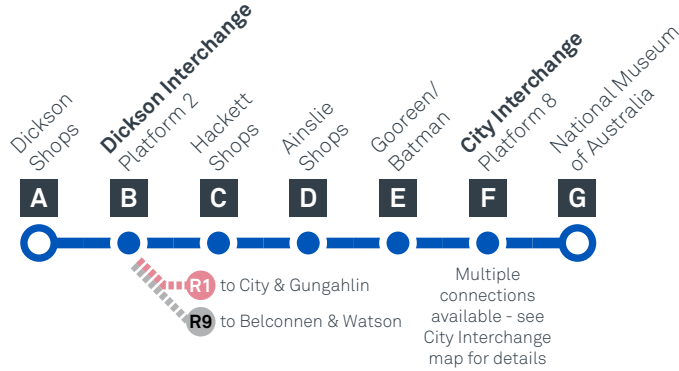

DICKSON TO MUSEUM

via Hackett and Ainslie

effective Saturday 28 September 2019

MONDAY TO FRIDAY

AM	53	5:44	5:47	5:57	6:05	6:10	6:19
	53	6:04	6:07	6:17	6:25	6:30	6:39
	53	6:24	6:27	6:37	6:45	6:50	6:59	7:11
	53	6:44	6:47	6:57	7:06	7:12	7:23	7:35
	53	7:04	7:07	7:18	7:27	7:33	7:44	7:56
	53	7:24	7:27	7:38	7:47	7:53	8:04	8:16
	53	7:44	7:47	7:58	8:07	8:13	8:24	8:36
	53	8:04	8:07	8:18	8:27	8:33	8:44	8:56
	53	8:26	8:29	8:40	8:49	8:55	9:06	9:18
	53	8:46	8:49	9:00	9:09	9:15	9:26	9:37
	53	9:06	9:09	9:20	9:29	9:35	9:45	9:56
	53	9:36	9:39	9:49	9:57	10:03	10:13	10:24
	53	10:06	10:09	10:19	10:27	10:33	10:43	10:54
	53	10:36	10:39	10:49	10:57	11:03	11:13	11:24
	53	11:06	11:09	11:19	11:27	11:33	11:43	11:54
	53	11:36	11:39	11:49	11:57	12:03	12:13	12:24
PM	53	12:06	12:09	12:19	12:27	12:33	12:43	12:54
	53	12:36	12:39	12:49	12:57	1:03	1:13	1:24
	53	1:06	1:09	1:19	1:27	1:33	1:43	1:54
	53	1:36	1:39	1:49	1:57	2:03	2:13	2:24
	53	2:06	2:09	2:19	2:27	2:33	2:43	2:54
	53	2:36	2:39	2:49	2:57	3:03	3:13	3:24
	53	3:06	3:09	3:19	3:27	3:33	3:44	3:56
	53	S3:21	S3:24	S3:34	S3:43	S3:49	S4:00	S4:12
	53	3:36	3:39	3:50	3:59	4:05	4:16	4:28
	53	3:56	3:59	4:10	4:19	4:25	4:36	4:48
	53	4:16	4:19	4:30	4:39	4:45	4:56	5:08
	53	4:36	4:39	4:50	4:59	5:05	5:16	5:28
	53	4:56	4:59	5:10	5:19	5:25	5:36	5:48
	53	5:16	5:19	5:30	5:39	5:45	5:56	6:08
	53	5:36	5:39	5:50	5:59	6:05	6:16	6:28
	53	5:56	5:59	6:10	6:19	6:25	6:36	6:48
	53	6:16	6:19	6:30	6:39	6:45	6:56
	53	6:36	6:39	6:50	6:59	7:04	7:13
	53	7:06	7:09	7:19	7:27	7:32	7:41
	53	7:36	7:39	7:49	7:57	8:02	8:11
	53	8:31	8:34	8:44	8:52	8:57	9:06
	53	9:31	9:34	9:44	9:51	9:56	10:05

Explanations

S Operates School Days Only

CANBERRA
IS BETTER
CONNECTED

transport.act.gov.au

ACT
Government

Transport
Canberra

DICKSON TO MUSEUM

via Hackett and Ainslie

ROUTE MAP

- Bus route
- Bus station
- Mode interchange
- Educational institution
- Hospital
- Bicycle lockers
- Park and Ride
- R2 RAPID route
- Bus terminus
- 53 Route number
- Shopping centre
- Bicycle rails
- Bicycle cage