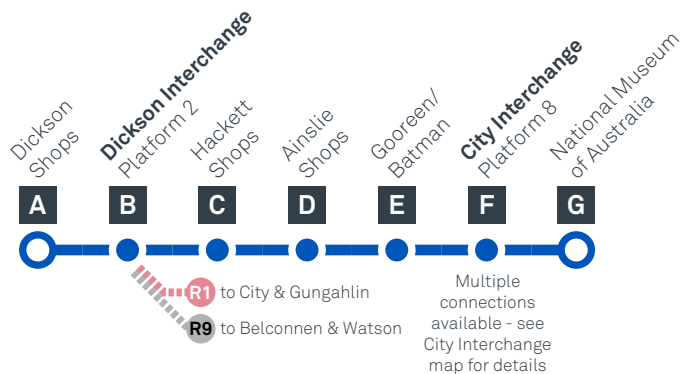

DICKSON TO MUSEUM

via Hackett and Ainslie

effective Saturday 28 September 2019

SATURDAY

AM	53	6:21	6:24	6:32	6:39	6:44	6:51	6:59
	53	8:21	8:24	8:32	8:39	8:44	8:51	8:59
	53	10:21	10:24	10:32	10:39	10:44	10:51	10:59
PM	53	12:21	12:24	12:32	12:39	12:44	12:51	12:59
	53	2:21	2:24	2:32	2:39	2:44	2:51	2:59
	53	4:21	4:24	4:32	4:39	4:44	4:51	4:59
	53	6:21	6:24	6:32	6:39	6:44	6:51	6:59
	53	8:21	8:24	8:32	8:39	8:44	8:51	.....
	53	10:21	10:24	10:32	10:39	10:44	10:51	.....

SUNDAY AND PUBLIC HOLIDAYS

AM	53	8:21	8:24	8:32	8:39	8:44	8:51	8:59
	53	10:21	10:24	10:32	10:39	10:44	10:51	10:59
PM	53	12:21	12:24	12:32	12:39	12:44	12:51	12:59
	53	2:21	2:24	2:32	2:39	2:44	2:51	2:59
	53	4:21	4:24	4:32	4:39	4:44	4:51	4:59
	53	6:21	6:24	6:32	6:39	6:44	6:51	6:59
	53	8:21	8:24	8:32	8:39	8:44	8:51	.....

CANBERRA
IS BETTER
CONNECTED

transport.act.gov.au

ACT
Government

Transport
Canberra