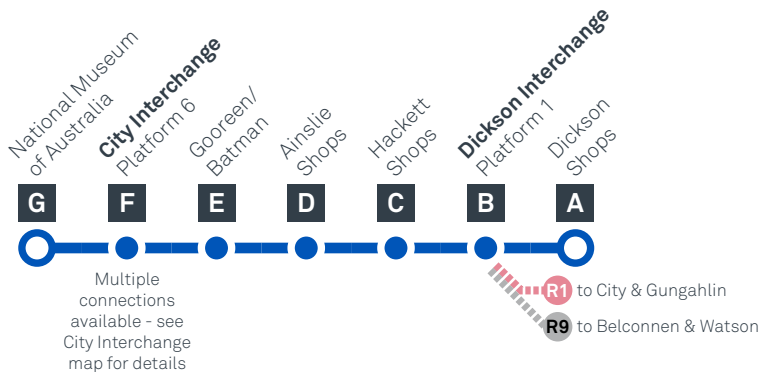

AM	53	7:00	7:08	7:15	7:24	7:34	7:37
	53	7:20	7:28	7:35	7:44	7:54	7:57
	53	7:27	7:40	7:48	7:55	8:04	8:14	8:17
	53	7:47	8:00	8:08	8:15	8:24	8:34	8:37
	53	8:07	8:20	8:28	8:35	8:44	8:54	8:57
	53	8:27	8:40	8:48	8:55	9:04	9:14	9:17
	53	8:47	9:00	9:08	9:15	9:24	9:34	9:37
	53	9:06	9:19	9:27	9:33	9:41	9:50	9:53
	53	9:36	9:49	9:57	10:03	10:11	10:20	10:23
	53	10:06	10:19	10:27	10:33	10:41	10:50	10:53
	53	10:36	10:49	10:57	11:03	11:11	11:20	11:23
	53	11:06	11:19	11:27	11:33	11:41	11:50	11:53
	53	11:36	11:49	11:57	12:03	12:11	12:20	12:23
PM	53	12:06	12:19	12:27	12:33	12:41	12:50	12:53
	53	12:36	12:49	12:57	1:03	1:11	1:20	1:23
	53	1:06	1:19	1:27	1:33	1:41	1:50	1:53
	53	1:36	1:49	1:57	2:03	2:11	2:20	2:23
	53	2:06	2:19	2:27	2:33	2:41	2:50	2:53
	53	2:36	2:49	2:57	3:03	3:11	3:20	3:23
	53	3:06	3:19	3:27	3:34	3:45	3:56	3:59
	53	3:36	3:50	3:58	4:06	4:17	4:28	4:31
	53	4:06	4:20	4:28	4:36	4:47	4:58	5:01
	53	4:23	4:37	4:45	4:53	5:04	5:15	5:18
	53	4:38	4:52	5:00	5:08	5:19	5:30	5:33
	53	4:58	5:12	5:20	5:28	5:39	5:50	5:53
	53	5:18	5:32	5:40	5:48	5:59	6:10	6:13
	53	5:38	5:52	6:00	6:08	6:19	6:30	6:33
	53	5:58	6:12	6:20	6:28	6:39	6:50	6:53
	53	6:18	6:32	6:40	6:48	6:59	7:08	7:11
	53	6:38	6:52	7:00	7:07	7:15	7:24	7:27
	53	6:58	7:10	7:18	7:25	7:33	7:42	7:45
	53	7:40	7:48	7:55	8:03	8:12	8:15
	53	8:10	8:18	8:25	8:33	8:42	8:45
	53	9:10	9:16	9:23	9:31	9:40	9:43
	53	10:10	10:16	10:23	10:31	10:40	10:43

CANBERRA
IS BETTER
CONNECTED

transport.act.gov.au

ACT
Government

Transport
Canberra

MUSEUM TO DICKSON

via Ainslie and Hackett

effective Saturday 28 September 2019

SATURDAY

ROUTE MAP

- Bus route
- Bus station
- Mode interchange
- Educational institution
- Hospital
- Bicycle lockers
- Park and Ride
- R2 RAPID route
- Bus terminus
- 53 Route number
- Shopping centre
- Bicycle rails
- Bicycle cage