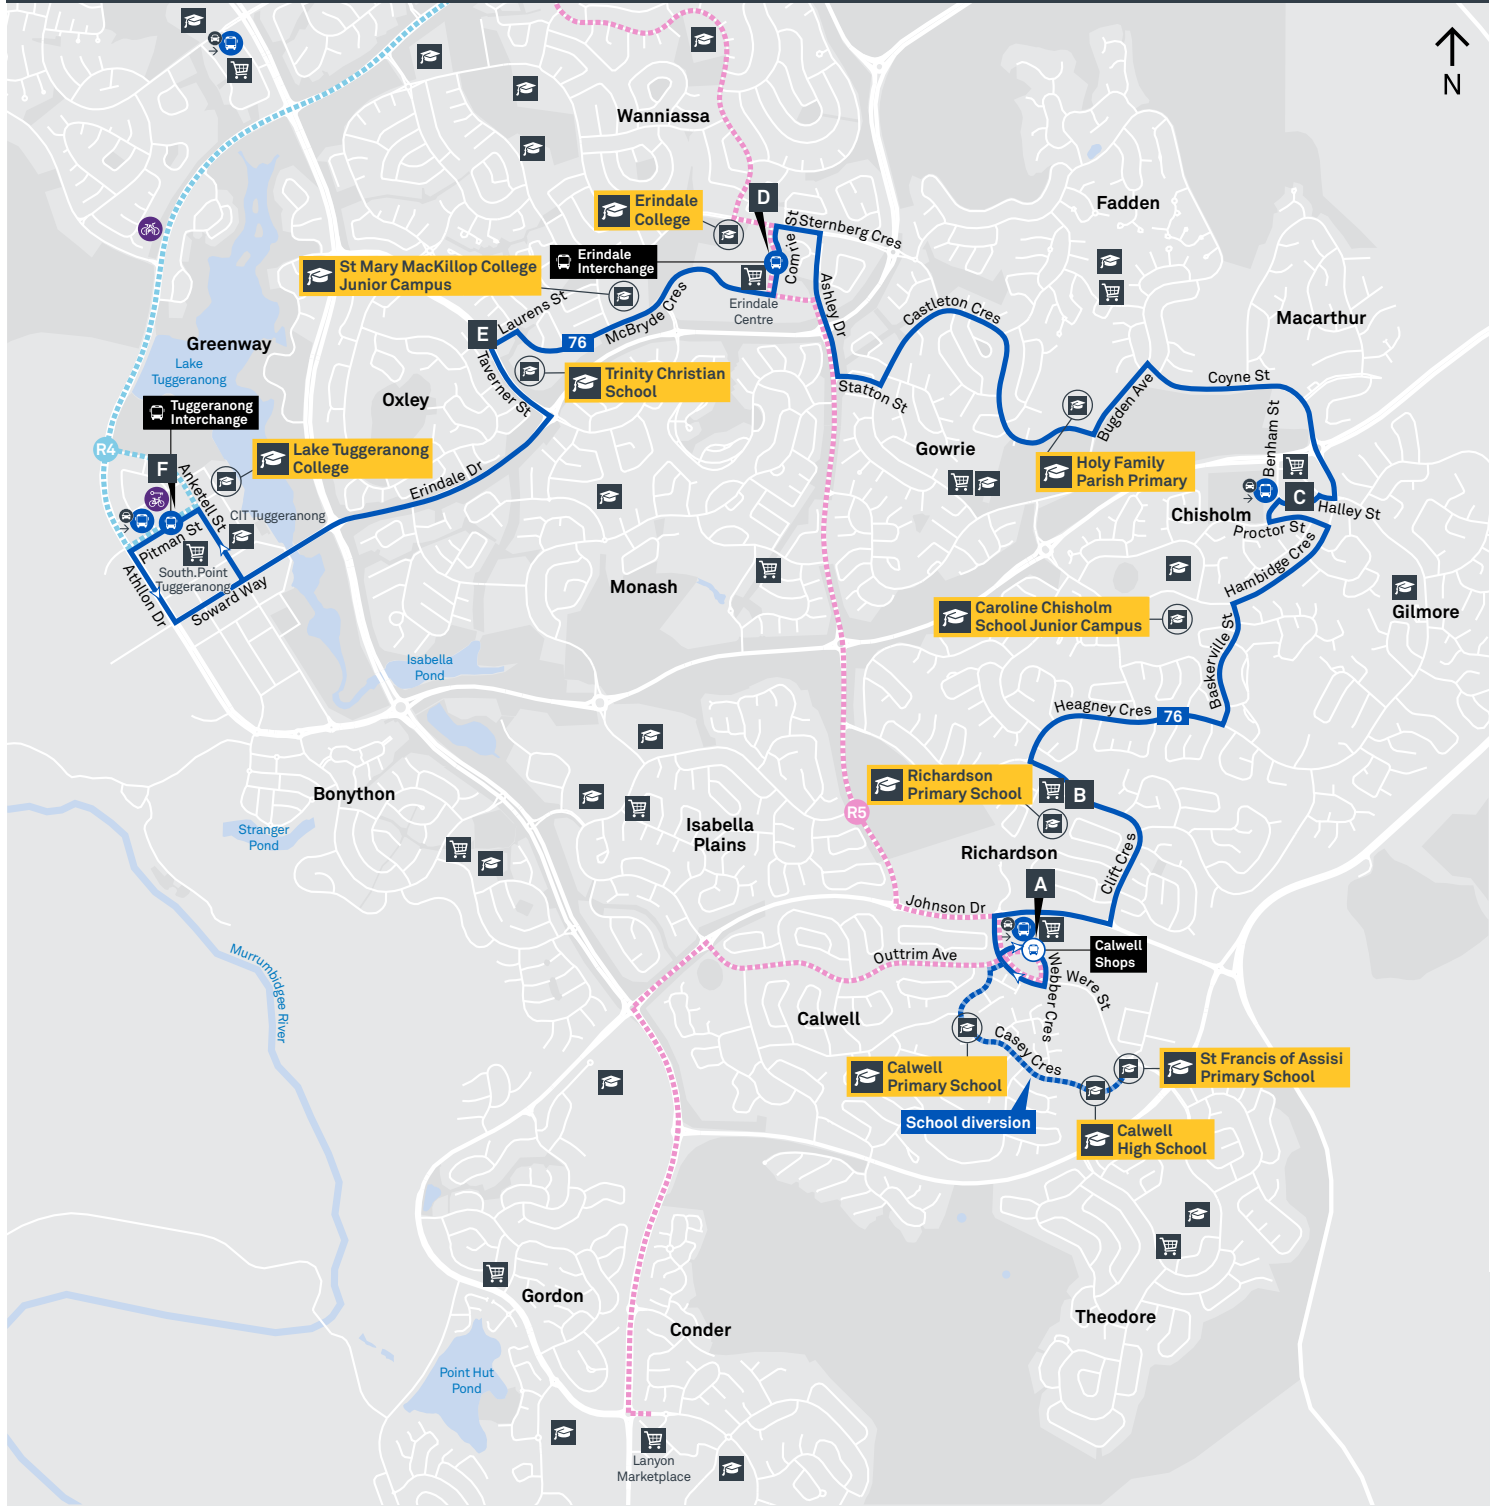

CANBERRA
IS BETTER
CONNECTED

transport.act.gov.au

ACT
Government

Transport
Canberra

TUGGERANONG TO CALWELL via Erindale and Chisholm

effective Saturday 28 September 2019

MONDAY TO FRIDAY

AM	76	5:36	5:44	5:48	5:59	6:05	6:09
	76	6:06	6:14	6:18	6:29	6:35	6:39
	76	6:36	6:44	6:48	6:59	7:06	7:10
	76	7:05	7:15	7:18	7:29	7:36	7:40
	76	7:36	7:46	7:49	8:00	8:07	8:11
	76	7:57	8:07	8:10	8:21	8:28	C 8:32
	76	8:17	8:27	8:30	8:41	8:48	8:52
	76	8:43	8:53	8:56	9:08	9:14	9:17
	76	9:13	9:22	9:26	9:38	9:44	9:47
	76	9:43	9:52	9:56	10:08	10:14	10:17
	76	10:13	10:22	10:26	10:38	10:44	10:47
	76	10:43	10:52	10:56	11:08	11:14	11:17
	76	11:13	11:22	11:26	11:38	11:44	11:47
	76	11:43	11:52	11:56	12:08	12:14	12:17
PM	76	12:13	12:22	12:26	12:38	12:44	12:47
	76	12:43	12:52	12:56	1:08	1:14	1:17
	76	1:13	1:22	1:26	1:38	1:44	1:47
	76	1:43	1:52	1:56	2:08	2:14	2:17
	76	2:13	2:22	2:26	2:38	2:44	2:47
	76	2:43	2:52	2:56	3:08	3:14	3:17
	76	3:13	3:22	3:26	3:37	3:44	3:48
	76	3:43	3:54	3:58	4:09	4:16	4:20
	76	4:12	4:23	4:27	4:38	4:45	4:49
	76	4:36	4:47	4:51	5:02	5:09	5:13
	76	5:06	5:17	5:21	5:32	5:39	5:43
	76	5:36	5:47	5:51	6:02	6:09	6:13
	76	6:06	6:17	6:21	6:32	6:39	6:43
	76	6:36	6:47	6:51	7:02	7:09	7:13
	76	7:06	7:16	7:19	7:29	7:36	7:40
	76	7:36	7:46	7:49	7:59	8:06	8:10
	76	8:06	8:16	8:19	8:29	8:36	8:40
	76	9:06	9:14	9:17	9:25	9:32	9:36
	76	10:06	10:14	10:17	10:25	10:32	10:36

CANBERRA
IS BETTER
CONNECTED

transport.act.gov.au

ACT
Government

Transport
Canberra

CALWELL TO TUGGERANONG via Chisholm and Erindale

effective Saturday 28 September 2019

ROUTE MAP

- Bus route
- Bus station
- Mode interchange
- Educational institution
- Hospital
- Bicycle lockers
- Park and Ride
- R4 RAPID route
- Bus terminus
- 76 Route number
- Shopping centre
- Bicycle rails
- Bicycle cage