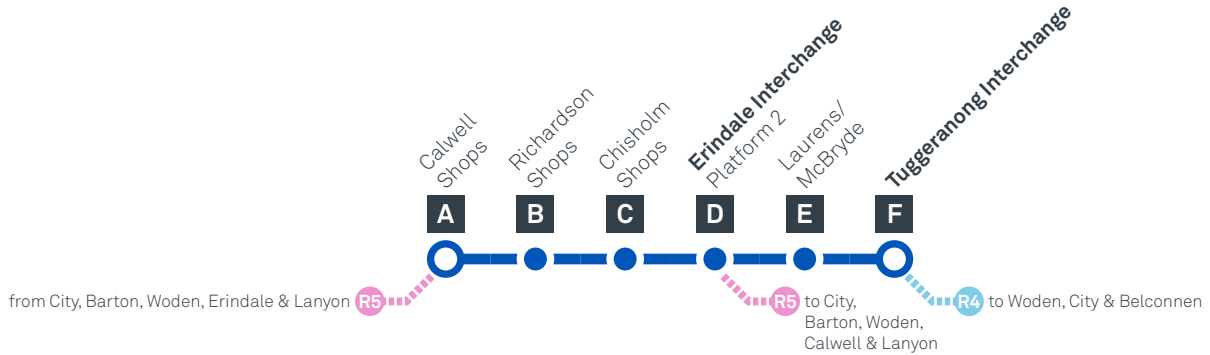

transport.act.gov.au

ACT
Government

Transport
Canberra

CALWELL TO TUGGERANONG via Chisholm and Erindale

effective Saturday 28 September 2019

SATURDAY

AM	76	6:42	6:46	6:52	7:01	7:03	7:13
	76	8:42	8:46	8:52	9:01	9:03	9:13
	76	10:42	10:46	10:52	11:01	11:03	11:13
PM	76	12:42	12:46	12:52	1:01	1:03	1:13
	76	2:42	2:46	2:52	3:01	3:03	3:13
	76	4:42	4:46	4:52	5:01	5:03	5:13
	76	6:42	6:46	6:52	7:01	7:03	7:13
	76	8:42	8:46	8:52	9:01	9:03	9:13
	76	10:42	10:46	10:52	11:01	11:03	11:13