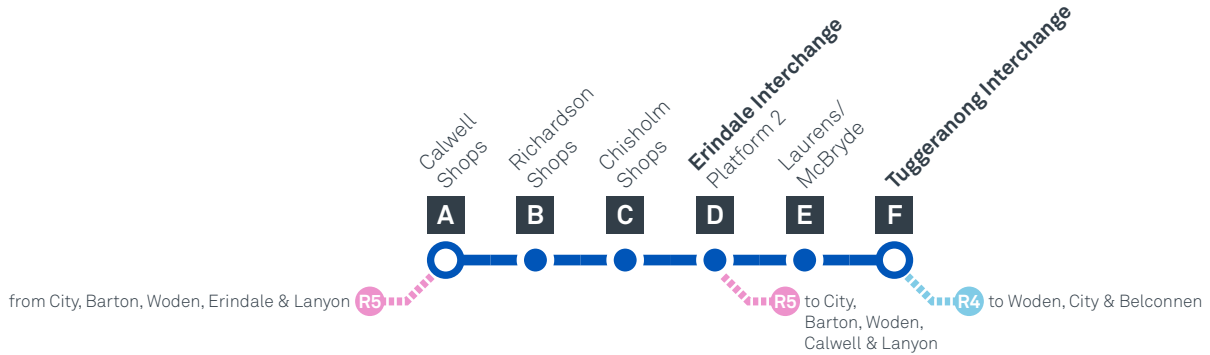

CALWELL TO TUGGERANONG via Chisholm and Erindale

effective Saturday 28 September 2019

MONDAY TO FRIDAY

AM	76	5:38	5:42	5:50	6:00	6:03	6:09
	76	6:07	6:11	6:19	6:29	6:32	6:38
	76	6:36	6:40	6:48	6:58	7:01	7:08
	76	7:06	7:10	7:17	7:28	7:32	7:39
	76	7:37	7:41	7:48	7:59	8:03	8:10
	76	8:07	8:11	8:18	8:29	8:33	8:40
	76	8:38	8:42	8:49	9:00	9:04	9:11
	76	9:10	9:15	9:21	9:32	9:36	9:43
	76	9:35	9:40	9:46	9:57	10:01	10:08
	76	10:05	10:10	10:16	10:27	10:31	10:38
	76	10:35	10:40	10:46	10:57	11:01	11:08
	76	11:05	11:10	11:16	11:27	11:31	11:38
	76	11:35	11:40	11:46	11:57	12:01	12:08
PM	76	12:05	12:10	12:16	12:27	12:31	12:38
	76	12:35	12:40	12:46	12:57	1:01	1:08
	76	1:05	1:10	1:16	1:27	1:31	1:38
	76	1:35	1:40	1:46	1:57	2:01	2:08
	76	2:05	2:10	2:16	2:27	2:31	2:38
	76	2:35	2:40	2:46	2:57	3:01	3:08
	76	3:05	3:10	3:16	3:27	3:31	3:38
	76	M3:19	S3:24	S3:30	S3:40	S3:44	S3:51
	76	3:35	3:40	3:47	3:58	4:02	4:09
	76	4:05	4:10	4:17	4:28	4:32	4:39
	76	4:35	4:40	4:47	4:58	5:02	5:09
	76	5:05	5:10	5:17	5:28	5:32	5:39
	76	5:35	5:40	5:47	5:58	6:02	6:09
	76	6:05	6:10	6:17	6:28	6:32	6:39
	76	6:35	6:40	6:47	6:58	7:02	7:09
	76	7:05	7:10	7:17	7:27	7:31	7:38
	76	7:35	7:40	7:47	7:57	8:01	8:08
	76	8:04	8:09	8:16	8:26	8:30	8:37
	76	8:34	8:39	8:46	8:56	9:00	9:07
	76	9:32	9:36	9:42	9:52	9:55	10:02
	76	10:32	10:36	10:42	10:52	10:55	11:02

Explanations

- M** Operates School Days Only and starts from St Francis of Assisi 7 minutes earlier and then travels via Calwell High School and Calwell Primary School
- S** Operates School Days Only

CANBERRA
IS BETTER
CONNECTED