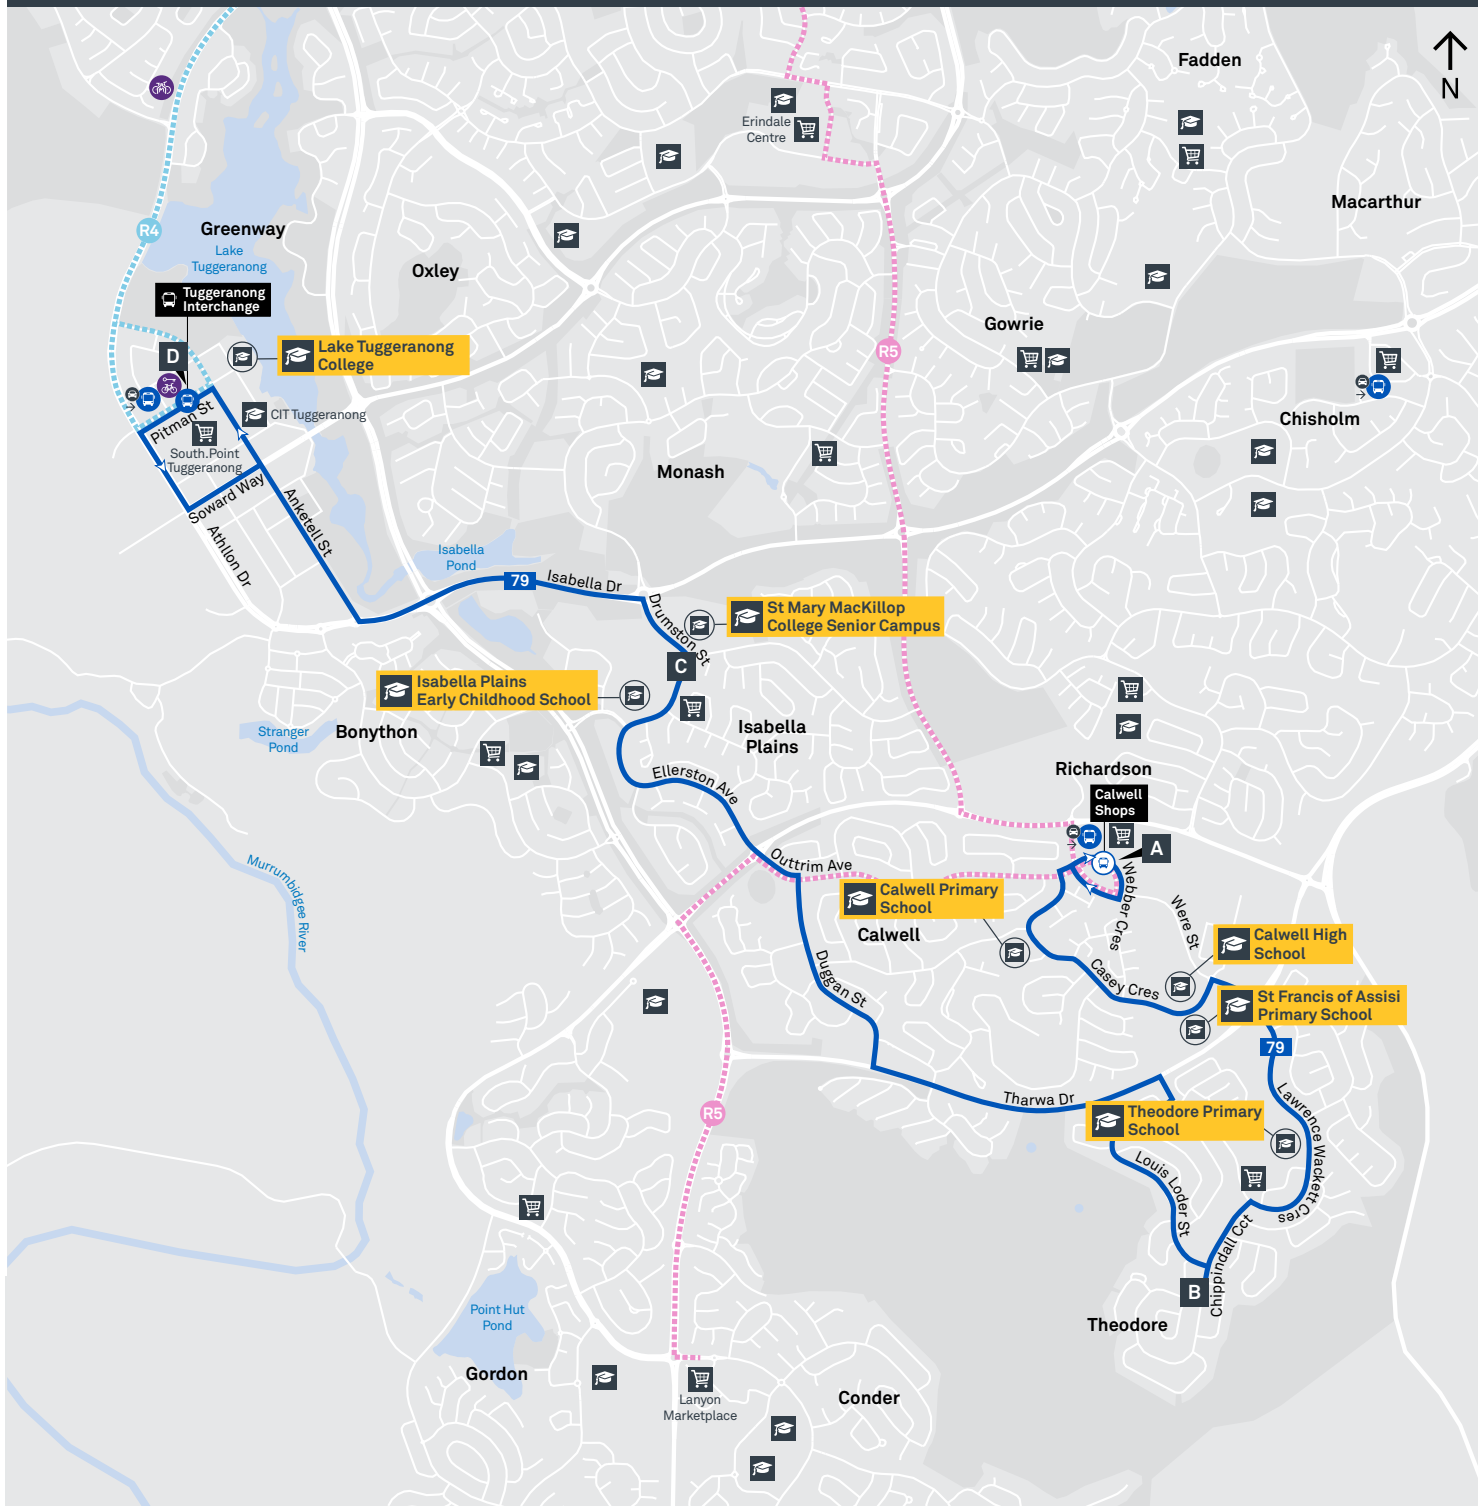

CANBERRA
IS BETTER
CONNECTED

transport.act.gov.au

ACT
Government

Transport
Canberra

TUGGERANONG TO CALWELL

via Isabella Plains and Theodore

effective Saturday 28 September 2019

MONDAY TO FRIDAY

Explanations

S Operates School Days Only

CANBERRA
IS BETTER
CONNECTED

transport.act.gov.au

ACT
Government

Transport
Canberra

TUGGERANONG TO CALWELL

via Isabella Plains and Theodore

CANBERRA
IS BETTER
CONNECTED

transport.act.gov.au

ACT
Government

Transport
Canberra

CALWELL TO TUGGERANONG

via Theodore and Isabella Plains

effective Saturday 28 September 2019

79

ROUTE MAP

- Bus route
- Bus station
- Mode interchange
- Educational institution
- Hospital
- Bicycle lockers
- Park and Ride
- RAPID** route
- Bus terminus
- 79** Route number
- Shopping centre
- Bicycle rails
- Bicycle cage