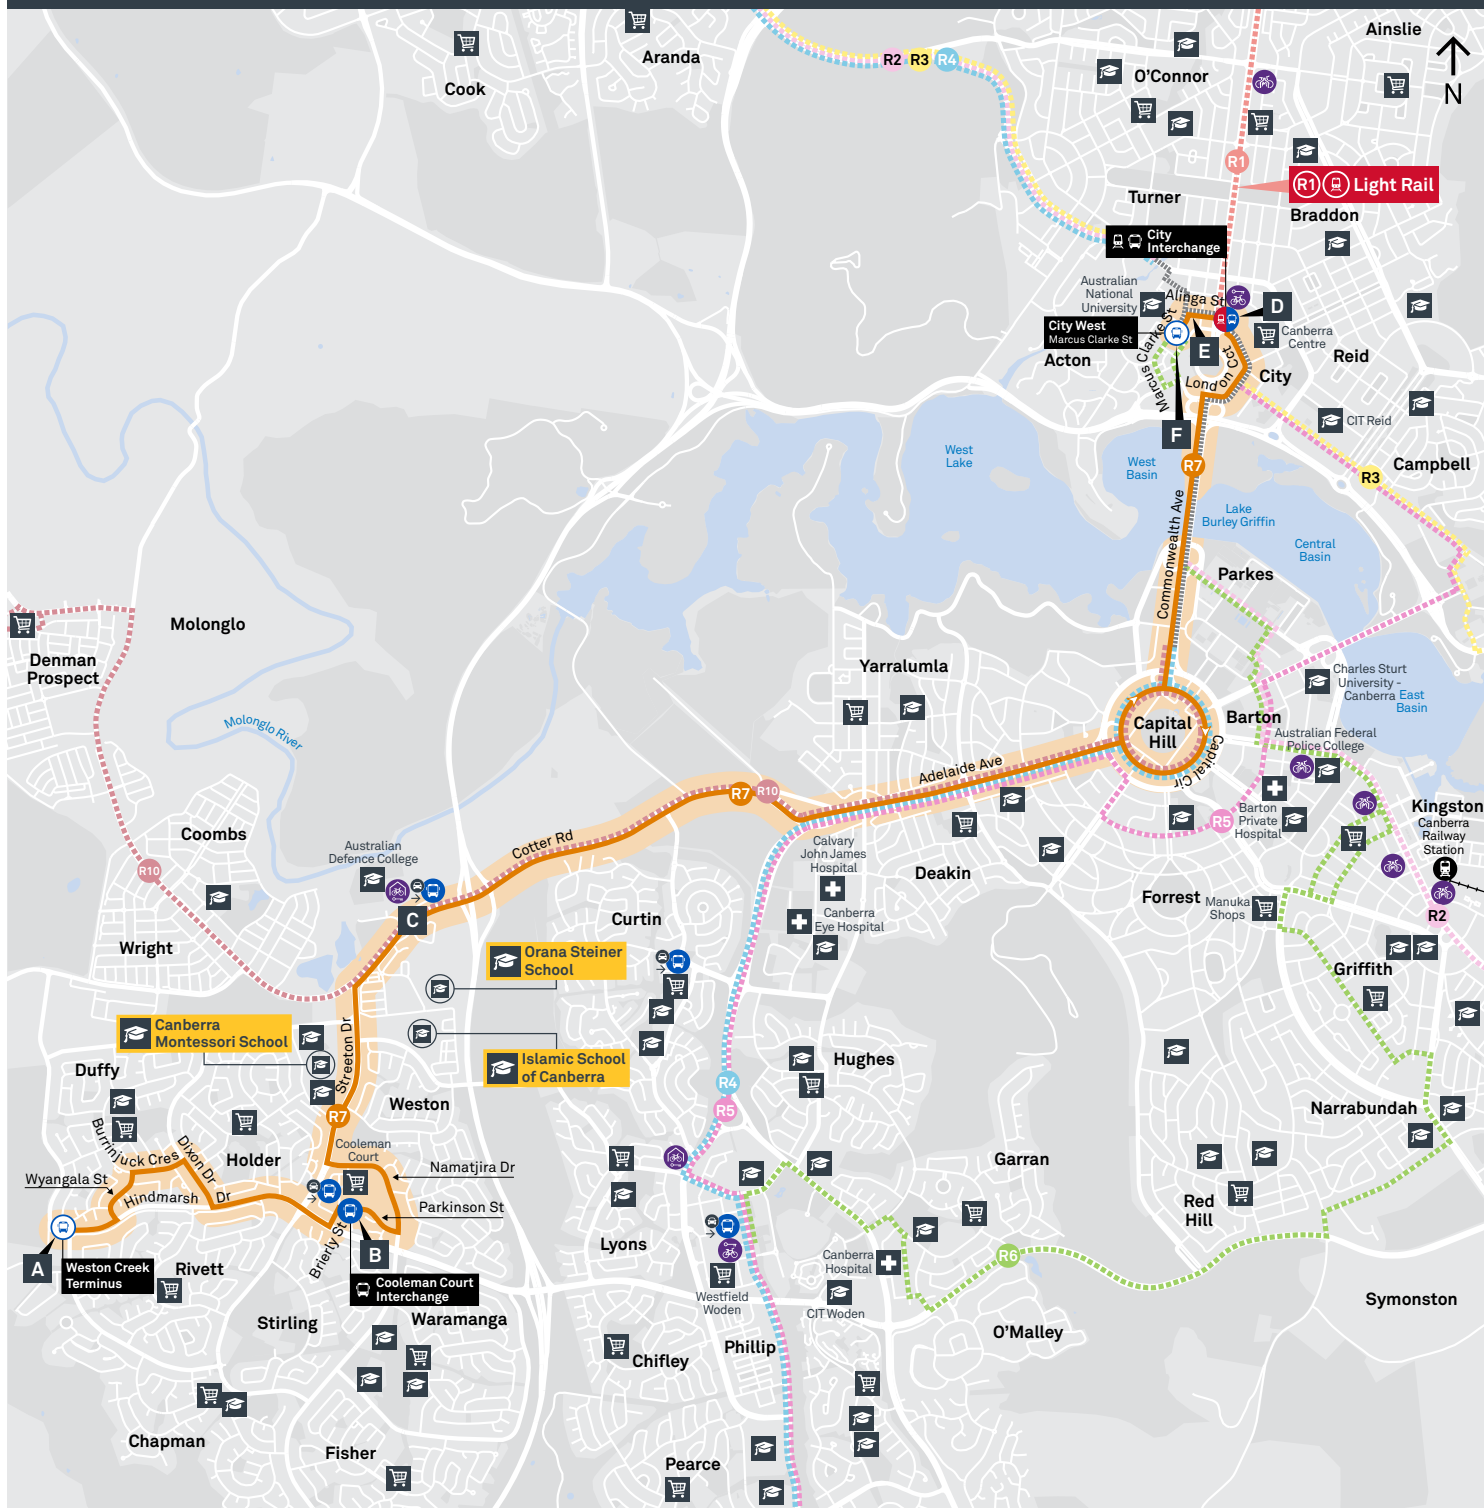

CANBERRA
IS BETTER
CONNECTED

transport.act.gov.au

ACT
Government

Transport
Canberra

CITY TO WESTON CREEK

via Cooleman Court

effective Saturday 28 September 2019

Multiple connections available - see City Interchange map for details

CANBERRA
IS BETTER
CONNECTED

transport.act.gov.au

ACT
Government

Transport
Canberra

CITY TO WESTON CREEK

via Cooleman Court

effective Saturday 28 September 2019

SUNDAY AND PUBLIC HOLIDAYS

CANBERRA
IS BETTER
CONNECTED

transport.act.gov.au

ACT
Government

Transport
Canberra

WESTON CREEK TO CITY

via Coleman Court

effective Saturday 28 September 2019

ROUTE MAP

- RAPID** route
- Bus station
- Mode interchange
- Educational institution
- Hospital
- Bicycle lockers
- Park and Ride
- Other **RAPID** route
- Bus terminus
- Route number
- Shopping centre
- Bicycle rails
- Bicycle cage