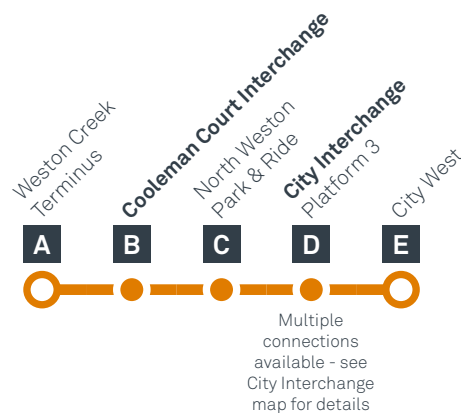

CANBERRA
IS BETTER
CONNECTED

transport.act.gov.au

ACT
Government

Transport
Canberra

WESTON CREEK TO CITY via Cooleman Court

effective Saturday 28 September 2019

MONDAY TO FRIDAY (CONTINUED)

PM	R7	5:13	5:19	5:26	5:41	5:48
	R7	5:28	5:34	5:41	5:56	6:03
	R7	5:48	5:54	6:01	6:16	6:23
	R7	6:08	6:14	6:21	6:36	6:43
	R7	6:28	6:34	6:41	6:56	7:02
	R7	6:48	6:54	7:01	7:15	7:20
	R7	7:08	7:14	7:20	7:34	7:39
	R7	7:28	7:34	7:40	7:54	7:59
	R7	7:52	7:58	8:04	8:18	8:23
	R7	8:22	8:28	8:34	8:48	8:53
	R7	8:52	8:58	9:04	9:18	9:23
	R7	9:22	9:28	9:34	9:48	9:53
	R7	9:52	9:58	10:04	10:18	10:23
	R7	10:22	10:28	10:34	10:48	10:53

CANBERRA
IS BETTER
CONNECTED

transport.act.gov.au

ACT
Government

Transport
Canberra

WESTON CREEK TO CITY

via Cooleman Court

effective Saturday 28 September 2019

SATURDAY