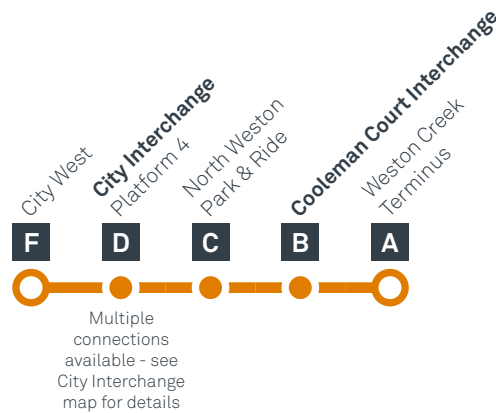

CANBERRA
IS BETTER
CONNECTED

transport.act.gov.au

ACT
Government

Transport
Canberra

CITY TO WESTON CREEK

via Cooleman Court

effective Saturday 28 September 2019

MONDAY TO FRIDAY

AM	R7	7:08	7:13	7:26	7:30	7:37
	R7	7:23	7:28	7:41	7:45	7:52
	R7	7:38	7:43	7:56	8:00	8:07
	R7	7:53	7:58	8:11	8:15	8:22
	R7	8:08	8:13	8:26	8:30	8:37
	R7	8:23	8:28	8:41	8:45	8:52
	R7	8:38	8:43	8:56	9:00	9:07
	R7	8:53	8:58	9:11	9:15	9:22
	R7	9:08	9:13	9:26	9:30	9:37
	R7	9:23	9:28	9:41	9:45	9:52
	R7	9:38	9:43	9:56	10:00	10:07
	R7	9:53	9:58	10:11	10:15	10:22
	R7	10:08	10:13	10:26	10:30	10:37
	R7	10:23	10:28	10:41	10:45	10:52
	R7	10:38	10:43	10:56	11:00	11:07
	R7	10:53	10:58	11:11	11:15	11:22
	R7	11:08	11:13	11:26	11:30	11:37
	R7	11:23	11:28	11:41	11:45	11:52
	R7	11:38	11:43	11:56	12:00	12:07
	R7	11:53	11:58	12:11	12:15	12:22
PM	R7	12:08	12:13	12:26	12:30	12:37
	R7	12:23	12:28	12:41	12:45	12:52
	R7	12:38	12:43	12:56	1:00	1:07
	R7	12:53	12:58	1:11	1:15	1:22
	R7	1:08	1:13	1:26	1:30	1:37
	R7	1:23	1:28	1:41	1:45	1:52
	R7	1:38	1:43	1:56	2:00	2:07
	R7	1:53	1:58	2:11	2:15	2:22
	R7	2:08	2:13	2:26	2:30	2:37
	R7	2:23	2:28	2:41	2:45	2:52
	R7	2:38	2:43	2:56	3:00	3:07
	R7	2:53	2:58	3:11	3:15	3:22
	R7	3:08	3:13	3:26	3:30	3:38
	R7	3:23	3:28	3:41	3:47	3:55
	R7	3:34	3:41	3:54	4:00	4:08
	R7	3:49	3:56	4:09	4:15	4:23
	R7	4:04	4:11	4:24	4:30	4:38
	R7	4:19	4:26	4:39	4:45	4:53
	R7	4:34	4:41	4:54	5:00	5:08
	R7	4:49	4:56	5:09	5:15	5:23
	R7	5:04	5:16	5:29	5:35	5:43
	R7	5:19	5:31	5:44	5:50	5:58
	R7	5:34	5:46	5:59	6:05	6:13
	R7	5:49	6:01	6:14	6:20	6:28

CANBERRA
IS BETTER
CONNECTED

transport.act.gov.au

ACT
Government

Transport
Canberra

CITY TO WESTON CREEK

via Cooleman Court

effective Saturday 28 September 2019

Multiple connections available - see City Interchange map for details

CANBERRA
IS BETTER
CONNECTED

transport.act.gov.au

ACT
Government

Transport
Canberra

CITY TO WESTON CREEK

via Cooleman Court

effective Saturday 28 September 2019

SATURDAY