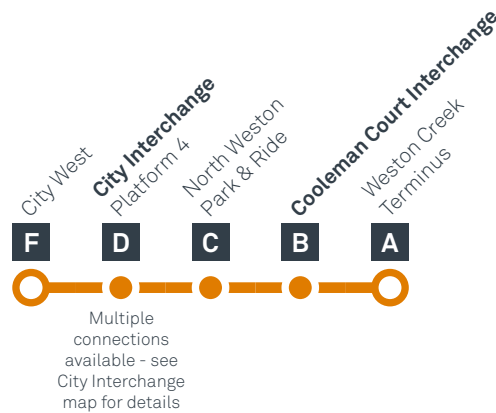

CANBERRA
IS BETTER
CONNECTED

transport.act.gov.au

ACT
Government

Transport
Canberra

CITY TO WESTON CREEK

via Cooleman Court

effective Saturday 28 September 2019

Multiple connections available - see City Interchange map for details

CANBERRA
IS BETTER
CONNECTED

transport.act.gov.au

ACT
Government

Transport
Canberra

CITY TO WESTON CREEK

via Cooleman Court

effective Saturday 28 September 2019

SATURDAY

AM	R7	6:13	6:15	6:27	6:33	6:42
	R7	6:43	6:45	6:57	7:03	7:12
	R7	7:13	7:15	7:27	7:33	7:42
	R7	7:43	7:45	7:57	8:03	8:12
	R7	8:13	8:15	8:27	8:33	8:42
	R7	8:43	8:45	8:57	9:03	9:12
	R7	9:13	9:15	9:27	9:33	9:42
	R7	9:43	9:45	9:57	10:03	10:12
	R7	10:13	10:15	10:27	10:33	10:42
	R7	10:43	10:45	10:57	11:03	11:12
	R7	11:13	11:15	11:27	11:33	11:42
	R7	11:43	11:45	11:57	12:03	12:12
PM	R7	12:13	12:15	12:27	12:33	12:42
	R7	12:43	12:45	12:57	1:03	1:12
	R7	1:13	1:15	1:27	1:33	1:42
	R7	1:43	1:45	1:57	2:03	2:12
	R7	2:13	2:15	2:27	2:33	2:42
	R7	2:43	2:45	2:57	3:03	3:12
	R7	3:13	3:15	3:27	3:33	3:42
	R7	3:43	3:45	3:57	4:03	4:12
	R7	4:13	4:15	4:27	4:33	4:42
	R7	4:43	4:45	4:57	5:03	5:12
	R7	5:13	5:15	5:27	5:33	5:42
	R7	5:43	5:45	5:57	6:03	6:12
	R7	6:13	6:15	6:27	6:33	6:42
	R7	6:43	6:45	6:57	7:03	7:12
	R7	7:13	7:15	7:27	7:33	7:42
	R7	7:43	7:45	7:57	8:03	8:12
	R7	8:13	8:15	8:27	8:33	8:42
	R7	8:43	8:45	8:57	9:03	9:12
	R7	9:13	9:15	9:27	9:33	9:42
	R7	9:43	9:45	9:57	10:03	10:12
	R7	10:13	10:15	10:27	10:33	10:42
	R7	10:43	10:45	10:57	11:03	11:12
	R7	11:13	11:15	11:27	11:33	11:42
	R7	11:43	11:45	11:57	12:03	12:12
AM	R7	12:13	12:15	12:27	12:33	12:42

CANBERRA
IS BETTER
CONNECTED

transport.act.gov.au

ACT
Government

Transport
Canberra

CITY TO WESTON CREEK

via Cooleman Court

effective Saturday 28 September 2019

SUNDAY AND PUBLIC HOLIDAYS