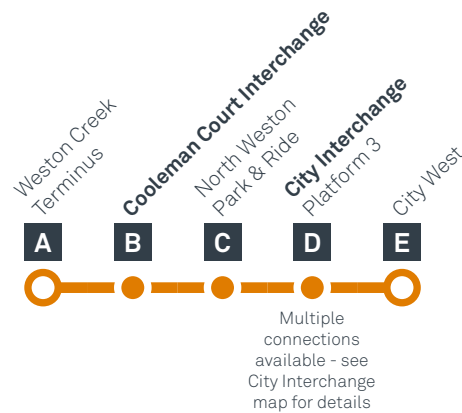

WESTON CREEK TO CITY

via Cooleman Court

effective Saturday 28 September 2019

MONDAY TO FRIDAY

AM	R7	6:13	6:20	6:25	6:38	6:43
	R7	6:28	6:35	6:40	6:53	6:58
	R7	6:43	6:50	6:55	7:10	7:15
	R7	6:58	7:05	7:10	7:26	7:31
	R7	7:13	7:20	7:25	7:41	7:46
	R7	7:28	7:35	7:40	7:56	8:01
	R7	7:43	7:50	7:55	8:11	8:16
	R7	7:58	8:05	8:10	8:26	8:31
	R7	8:13	8:20	8:25	8:41	8:46
	R7	8:28	8:35	8:40	8:56	9:01
	R7	8:43	8:50	8:55	9:08	9:14
	R7	8:57	9:03	9:10	9:21	9:27
	R7	9:12	9:18	9:25	9:36	9:42
	R7	9:27	9:33	9:40	9:51	9:57
	R7	9:42	9:48	9:55	10:06	10:12
	R7	9:57	10:03	10:10	10:21	10:27
	R7	10:12	10:18	10:25	10:36	10:42
	R7	10:27	10:33	10:40	10:51	10:57
	R7	10:42	10:48	10:55	11:06	11:12
	R7	10:57	11:03	11:10	11:21	11:27
	R7	11:12	11:18	11:25	11:36	11:42
	R7	11:27	11:33	11:40	11:51	11:57
	R7	11:42	11:48	11:55	12:06	12:12
	R7	11:57	12:03	12:10	12:21	12:27
PM	R7	12:12	12:18	12:25	12:36	12:42
	R7	12:27	12:33	12:40	12:51	12:57
	R7	12:42	12:48	12:55	1:06	1:12
	R7	12:57	1:03	1:10	1:21	1:27
	R7	1:12	1:18	1:25	1:36	1:42
	R7	1:27	1:33	1:40	1:51	1:57
	R7	1:42	1:48	1:55	2:06	2:12
	R7	1:57	2:03	2:10	2:21	2:27
	R7	2:12	2:18	2:25	2:36	2:42
	R7	2:27	2:33	2:40	2:51	2:57
	R7	2:42	2:48	2:55	3:06	3:12
	R7	2:57	3:03	3:10	3:21	3:27
	R7	3:12	3:18	3:25	3:38	3:45
	R7	3:27	3:33	3:40	3:55	4:02
	R7	3:43	3:49	3:56	4:11	4:18
	R7	4:00	4:06	4:13	4:28	4:35
	R7	4:13	4:19	4:26	4:41	4:48
	R7	4:28	4:34	4:41	4:56	5:03
	R7	4:43	4:49	4:56	5:11	5:18
	R7	4:58	5:04	5:11	5:26	5:33

CANBERRA
IS BETTER
CONNECTED

transport.act.gov.au

ACT
Government

Transport
Canberra