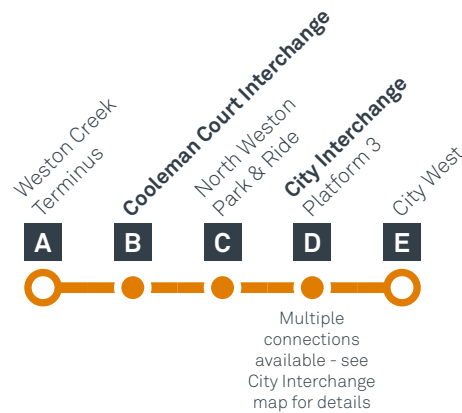

CANBERRA
IS BETTER
CONNECTED

transport.act.gov.au

ACT
Government

Transport
Canberra

WESTON CREEK TO CITY

via Cooleman Court

effective Saturday 28 September 2019

SATURDAY

CANBERRA
IS BETTER
CONNECTED

transport.act.gov.au

ACT
Government

Transport
Canberra

WESTON CREEK TO CITY

via Coleman Court

effective Saturday 28 September 2019

SUNDAY AND PUBLIC HOLIDAYS

CANBERRA
IS BETTER
CONNECTED

transport.act.gov.au

ACT
Government

Transport
Canberra

CITY TO WESTON CREEK

via Cooleman Court

effective Saturday 28 September 2019

MONDAY TO FRIDAY

CANBERRA
IS BETTER
CONNECTED

transport.act.gov.au

ACT
Government

Transport
Canberra

CITY TO WESTON CREEK

via Cooleman Court

effective Saturday 28 September 2019

Multiple connections available - see City Interchange map for details