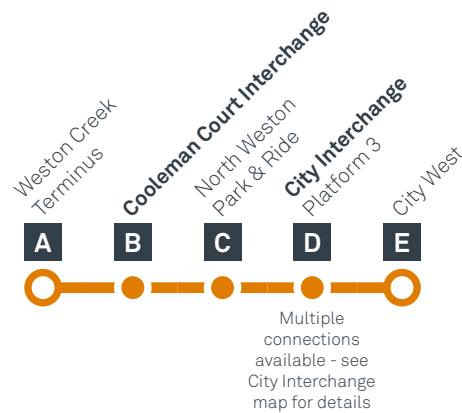

CANBERRA
IS BETTER
CONNECTED

transport.act.gov.au

ACT
Government

Transport
Canberra

WESTON CREEK TO CITY via Cooleman Court

effective Saturday 28 September 2019

MONDAY TO FRIDAY (CONTINUED)

PM	R7	5:13	5:19	5:26	5:41	5:48
	R7	5:28	5:34	5:41	5:56	6:03
	R7	5:48	5:54	6:01	6:16	6:23
	R7	6:08	6:14	6:21	6:36	6:43
	R7	6:28	6:34	6:41	6:56	7:02
	R7	6:48	6:54	7:01	7:15	7:20
	R7	7:08	7:14	7:20	7:34	7:39
	R7	7:28	7:34	7:40	7:54	7:59
	R7	7:52	7:58	8:04	8:18	8:23
	R7	8:22	8:28	8:34	8:48	8:53
	R7	8:52	8:58	9:04	9:18	9:23
	R7	9:22	9:28	9:34	9:48	9:53
	R7	9:52	9:58	10:04	10:18	10:23
	R7	10:22	10:28	10:34	10:48	10:53

CANBERRA
IS BETTER
CONNECTED

transport.act.gov.au

ACT
Government

Transport
Canberra

WESTON CREEK TO CITY

via Cooleman Court

effective Saturday 28 September 2019

SATURDAY

CANBERRA
IS BETTER
CONNECTED

transport.act.gov.au

ACT
Government

Transport
Canberra

WESTON CREEK TO CITY

via Coleman Court

effective Saturday 28 September 2019

SUNDAY AND PUBLIC HOLIDAYS

CANBERRA
IS BETTER
CONNECTED

transport.act.gov.au

ACT
Government

Transport
Canberra

CITY TO WESTON CREEK

via Cooleman Court

effective Saturday 28 September 2019

MONDAY TO FRIDAY