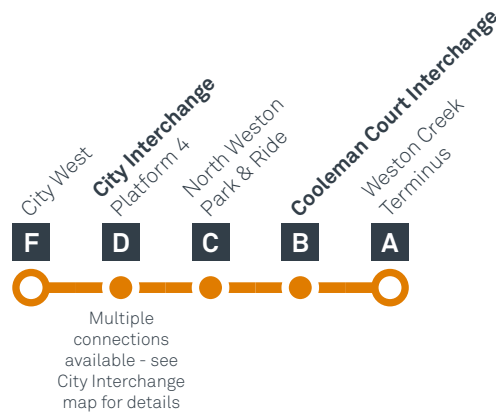

CANBERRA
IS BETTER
CONNECTED

transport.act.gov.au

ACT
Government

Transport
Canberra

CITY TO WESTON CREEK

via Cooleman Court

effective Saturday 28 September 2019

SUNDAY AND PUBLIC HOLIDAYS

AM	R7	7:13	7:15	7:27	7:33	7:42
	R7	7:43	7:45	7:57	8:03	8:12
	R7	8:13	8:15	8:27	8:33	8:42
	R7	8:43	8:45	8:57	9:03	9:12
	R7	9:13	9:15	9:27	9:33	9:42
	R7	9:43	9:45	9:57	10:03	10:12
	R7	10:13	10:15	10:27	10:33	10:42
	R7	10:43	10:45	10:57	11:03	11:12
	R7	11:13	11:15	11:27	11:33	11:42
	R7	11:43	11:45	11:57	12:03	12:12
PM	R7	12:13	12:15	12:27	12:33	12:42
	R7	12:43	12:45	12:57	1:03	1:12
	R7	1:13	1:15	1:27	1:33	1:42
	R7	1:43	1:45	1:57	2:03	2:12
	R7	2:13	2:15	2:27	2:33	2:42
	R7	2:43	2:45	2:57	3:03	3:12
	R7	3:13	3:15	3:27	3:33	3:42
	R7	3:43	3:45	3:57	4:03	4:12
	R7	4:13	4:15	4:27	4:33	4:42
	R7	4:43	4:45	4:57	5:03	5:12
	R7	5:13	5:15	5:27	5:33	5:42
	R7	5:43	5:45	5:57	6:03	6:12
	R7	6:13	6:15	6:27	6:33	6:42
	R7	6:43	6:45	6:57	7:03	7:12
	R7	7:13	7:15	7:27	7:33	7:42
	R7	7:43	7:45	7:57	8:03	8:12
	R7	8:13	8:15	8:27	8:33	8:42
	R7	8:43	8:45	8:57	9:03	9:12
	R7	9:13	9:15	9:27	9:33	9:42

CANBERRA
IS BETTER
CONNECTED

transport.act.gov.au

ACT
Government

Transport
Canberra

WESTON CREEK TO CITY

via Coleman Court

effective Saturday 28 September 2019

ROUTE MAP