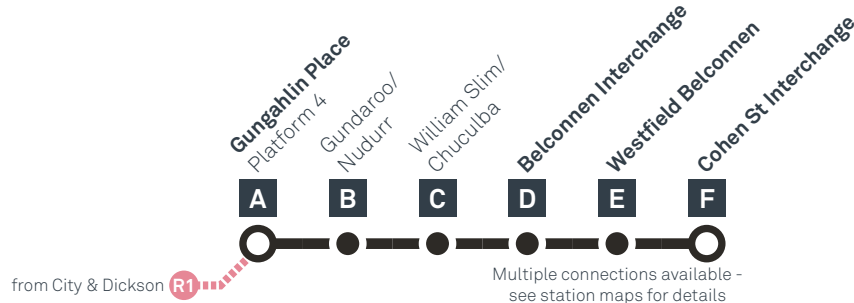

GUNGAHLIN TO BELCONNEN

via Gundaroo Drive

effective Saturday 28 September 2019

MONDAY TO FRIDAY

AM	R8	6:40	6:48	6:54	7:03	7:05	7:07
	R8	6:55	7:04	7:10	7:20	7:22	7:24
	R8	7:10	7:20	7:26	7:36	7:38	7:40
	R8	7:24	7:34	7:40	7:50	7:52	7:54
	R8	7:39	7:49	7:55	8:05	8:07	8:09
	R8	7:54	8:04	8:10	8:20	8:22	8:24
	R8	8:10	8:20	8:26	8:36	8:38	8:40
	R8	8:25	8:35	8:41	8:51	8:53	8:55
	R8	8:40	8:50	8:56	9:06	9:08	9:10
	R8	8:55	9:05	9:11	9:21	9:23	9:25
	R8	9:10	9:20	9:26	9:36	9:38	9:40
	R8	9:25	9:34	9:40	9:50	9:52	9:54
	R8	9:40	9:48	9:54	10:04	10:06	10:08
	R8	9:55	10:03	10:09	10:19	10:21	10:23
	R8	10:10	10:18	10:24	10:34	10:36	10:38
	R8	10:25	10:33	10:39	10:49	10:51	10:53
	R8	10:42	10:50	10:56	11:06	11:08	11:10
	R8	10:55	11:03	11:09	11:19	11:21	11:23
	R8	11:10	11:18	11:24	11:34	11:36	11:38
	R8	11:25	11:33	11:39	11:49	11:51	11:53
	R8	11:40	11:48	11:54	12:04	12:06	12:08
	R8	11:55	12:03	12:09	12:19	12:21	12:23
PM	R8	12:10	12:18	12:24	12:34	12:36	12:38
	R8	12:25	12:33	12:39	12:49	12:51	12:53
	R8	12:40	12:48	12:54	1:04	1:06	1:08
	R8	12:55	1:03	1:09	1:19	1:21	1:23
	R8	1:10	1:18	1:24	1:34	1:36	1:38
	R8	1:25	1:33	1:39	1:49	1:51	1:53
	R8	1:40	1:48	1:54	2:04	2:06	2:08
	R8	1:55	2:03	2:09	2:19	2:21	2:23
	R8	2:10	2:18	2:24	2:34	2:36	2:38
	R8	2:25	2:33	2:39	2:49	2:51	2:53
	R8	2:40	2:48	2:54	3:04	3:06	3:08
	R8	2:55	3:03	3:09	3:19	3:21	3:23
	R8	3:10	3:18	3:24	3:36	3:38	3:40
	R8	3:25	3:34	3:40	3:54	3:56	3:58
	R8	3:42	3:52	3:58	4:12	4:14	4:16
	R8	3:53	4:03	4:09	4:23	4:25	4:27
	R8	4:05	4:15	4:21	4:35	4:37	4:39
	R8	4:16	4:26	4:32	4:46	4:48	4:50
	R8	4:31	4:41	4:47	5:01	5:03	5:05
	R8	4:46	4:56	5:02	5:16	5:18	5:20
	R8	5:01	5:11	5:17	5:31	5:33	5:35
	R8	5:16	5:26	5:32	5:46	5:48	5:50

CANBERRA
IS BETTER
CONNECTED

transport.act.gov.au

ACT
Government

Transport
Canberra