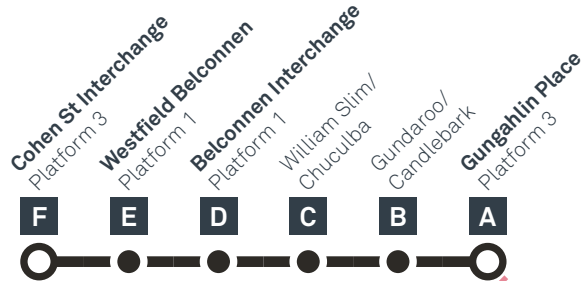

CANBERRA IS BETTER CONNECTED

transport.act.gov.au

ACT Government

Transport Canberra

BELCONNEN TO GUNGAHLIN

via Gundaroo Drive

effective Saturday 28 September 2019

Multiple connections available - see station maps for details

R1 to Dickson & City

SUNDAY AND PUBLIC HOLIDAYS

AM	R8	6:50	6:52	6:53	7:00	7:03	7:16
	R8	7:20	7:22	7:23	7:30	7:33	7:46
	R8	7:50	7:52	7:53	8:00	8:03	8:16
	R8	8:20	8:22	8:23	8:30	8:33	8:46
	R8	8:50	8:52	8:53	9:00	9:03	9:16
	R8	9:20	9:22	9:23	9:30	9:33	9:46
	R8	9:50	9:52	9:53	10:00	10:03	10:16
	R8	10:20	10:22	10:23	10:30	10:33	10:46
	R8	10:50	10:52	10:53	11:00	11:03	11:16
	R8	11:20	11:22	11:23	11:30	11:33	11:46
	R8	11:50	11:52	11:53	12:00	12:03	12:16
	PM	R8	12:20	12:22	12:23	12:30	12:33
	R8	12:50	12:52	12:53	1:00	1:03	1:16
	R8	1:20	1:22	1:23	1:30	1:33	1:46
	R8	1:50	1:52	1:53	2:00	2:03	2:16
	R8	2:20	2:22	2:23	2:30	2:33	2:46
	R8	2:50	2:52	2:53	3:00	3:03	3:16
	R8	3:20	3:22	3:23	3:30	3:33	3:46
	R8	3:50	3:52	3:53	4:00	4:03	4:16
	R8	4:20	4:22	4:23	4:30	4:33	4:46
	R8	4:50	4:52	4:53	5:00	5:03	5:16
	R8	5:20	5:22	5:23	5:30	5:33	5:46
	R8	5:50	5:52	5:53	6:00	6:03	6:16
	R8	6:20	6:22	6:23	6:30	6:33	6:46
	R8	6:50	6:52	6:53	7:00	7:03	7:16
	R8	7:20	7:22	7:23	7:30	7:33	7:46
	R8	7:50	7:52	7:53	8:00	8:03	8:16
	R8	8:20	8:22	8:23	8:30	8:33	8:46
	R8	8:50	8:52	8:53	9:00	9:03	9:16
	R8	9:20	9:22	9:23	9:30	9:33	9:46