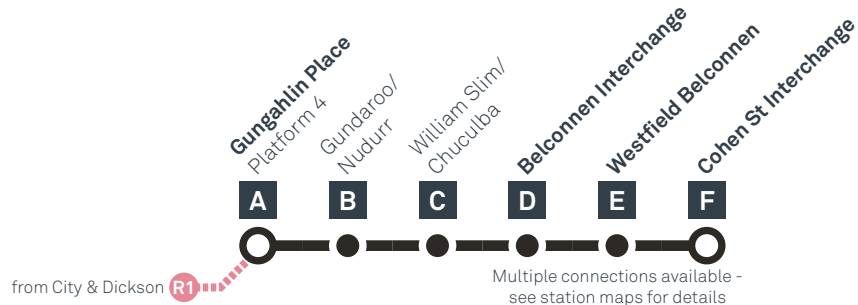

CANBERRA
IS BETTER
CONNECTED

transport.act.gov.au

ACT
Government

Transport
Canberra

GUNGAHLIN TO BELCONNEN via Gundaroo Drive

effective Saturday 28 September 2019

MONDAY TO FRIDAY (CONTINUED)

PM	R8	5:31	5:41	5:47	6:01	6:03	6:05
	R8	5:46	5:56	6:02	6:16	6:18	6:20
	R8	6:01	6:11	6:17	6:31	6:33	6:35
	R8	6:12	6:22	6:28	6:42	6:44	6:46
	R8	6:31	6:41	6:47	7:01	7:03	7:05
	R8	6:46	6:56	7:02	7:14	7:16	7:18
	R8	7:01	7:11	7:17	7:29	7:31	7:33
	R8	7:21	7:31	7:37	7:49	7:51	7:53
	R8	7:41	7:51	7:57	8:09	8:11	8:13
	R8	8:01	8:11	8:17	8:29	8:31	8:33
	R8	8:21	8:31	8:37	8:49	8:51	8:53
	R8	8:51	9:01	9:07	9:19	9:21	9:23
	R8	9:21	9:31	9:37	9:49	9:51	9:53
	R8	9:51	10:01	10:07	10:19	10:21	10:23
	R8	10:21	10:31	10:37	10:49	10:51	10:53
	R8	10:51	11:01	11:07	11:19	11:21	11:23
	R8	11:21	11:31	11:37	11:49	11:51	11:53
	R8	11:51	12:01	12:07	12:19	12:21	12:23

CANBERRA
IS BETTER
CONNECTED

transport.act.gov.au

ACT
Government

Transport
Canberra

GUNGAHLIN TO BELCONNEN

via Gundaroo Drive

effective Saturday 28 September 2019

SATURDAY