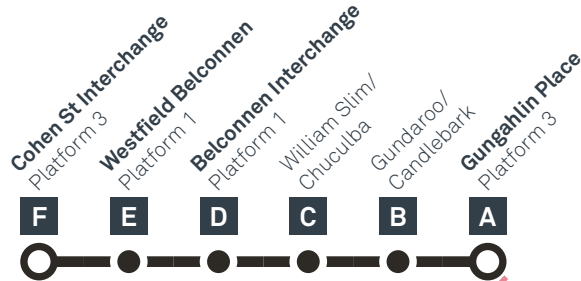

CANBERRA
IS BETTER
CONNECTED

transport.act.gov.au

ACT
Government

Transport
Canberra

BELCONNEN TO GUNGAHLIN

via Gundaroo Drive

effective Saturday 28 September 2019

Multiple connections available - see station maps for details

R1 to Dickson & City

SATURDAY

AM	R8	6:20	6:22	6:23	6:30	6:33	6:46
	R8	6:50	6:52	6:53	7:00	7:03	7:16
	R8	7:20	7:22	7:23	7:30	7:33	7:46
	R8	7:50	7:52	7:53	8:00	8:03	8:16
	R8	8:20	8:22	8:23	8:30	8:33	8:46
	R8	8:50	8:52	8:53	9:00	9:03	9:16
	R8	9:20	9:22	9:23	9:30	9:33	9:46
	R8	9:50	9:52	9:53	10:00	10:03	10:16
	R8	10:20	10:22	10:23	10:30	10:33	10:46
	R8	10:50	10:52	10:53	11:00	11:03	11:16
	R8	11:20	11:22	11:23	11:30	11:33	11:46
	R8	11:50	11:52	11:53	12:00	12:03	12:16
PM	R8	12:20	12:22	12:23	12:30	12:33	12:46
	R8	12:50	12:52	12:53	1:00	1:03	1:16
	R8	1:20	1:22	1:23	1:30	1:33	1:46
	R8	1:50	1:52	1:53	2:00	2:03	2:16
	R8	2:20	2:22	2:23	2:30	2:33	2:46
	R8	2:50	2:52	2:53	3:00	3:03	3:16
	R8	3:20	3:22	3:23	3:30	3:33	3:46
	R8	3:50	3:52	3:53	4:00	4:03	4:16
	R8	4:20	4:22	4:23	4:30	4:33	4:46
	R8	4:50	4:52	4:53	5:00	5:03	5:16
	R8	5:20	5:22	5:23	5:30	5:33	5:46
	R8	5:50	5:52	5:53	6:00	6:03	6:16
	R8	6:20	6:22	6:23	6:30	6:33	6:46
	R8	6:50	6:52	6:53	7:00	7:03	7:16
	R8	7:20	7:22	7:23	7:30	7:33	7:46
	R8	7:50	7:52	7:53	8:00	8:03	8:16
	R8	8:20	8:22	8:23	8:30	8:33	8:46
	R8	8:50	8:52	8:53	9:00	9:03	9:16
	R8	9:20	9:22	9:23	9:30	9:33	9:46
	R8	9:50	9:52	9:53	10:00	10:03	10:16
	R8	10:20	10:22	10:23	10:30	10:33	10:46
	R8	10:50	10:52	10:53	11:00	11:03	11:16
	R8	11:20	11:22	11:23	11:30	11:33	11:46
	R8	11:50	11:52	11:53	12:00	12:03	12:16
AM	R8	12:20	12:22	12:23	12:30	12:33	12:46