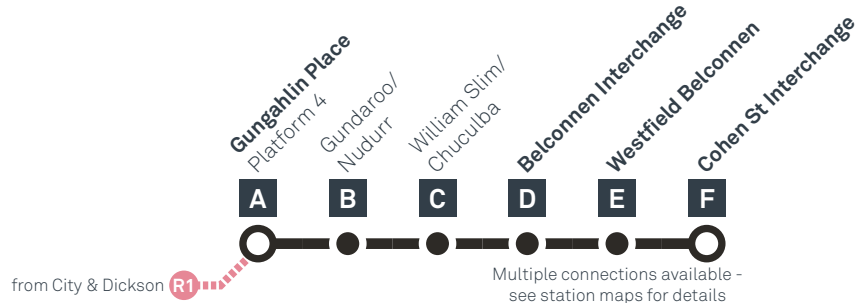

CANBERRA
IS BETTER
CONNECTED

transport.act.gov.au

ACT
Government

Transport
Canberra

GUNGAHLIN TO BELCONNEN

via Gundaroo Drive

effective Saturday 28 September 2019

SUNDAY AND PUBLIC HOLIDAYS

AM	R8	7:17	7:25	7:29	7:39	7:40	7:45
	R8	7:47	7:55	7:59	8:09	8:10	8:15
	R8	8:17	8:25	8:29	8:39	8:40	8:45
	R8	8:47	8:55	8:59	9:09	9:10	9:15
	R8	9:17	9:25	9:29	9:39	9:40	9:45
	R8	9:47	9:55	9:59	10:09	10:10	10:15
	R8	10:17	10:25	10:29	10:39	10:40	10:45
	R8	10:47	10:55	10:59	11:09	11:10	11:15
	R8	11:17	11:25	11:29	11:39	11:40	11:45
	R8	11:47	11:55	11:59	12:09	12:10	12:15
PM	R8	12:17	12:25	12:29	12:39	12:40	12:45
	R8	12:47	12:55	12:59	1:09	1:10	1:15
	R8	1:17	1:25	1:29	1:39	1:40	1:45
	R8	1:47	1:55	1:59	2:09	2:10	2:15
	R8	2:17	2:25	2:29	2:39	2:40	2:45
	R8	2:47	2:55	2:59	3:09	3:10	3:15
	R8	3:17	3:25	3:29	3:39	3:40	3:45
	R8	3:47	3:55	3:59	4:09	4:10	4:15
	R8	4:17	4:25	4:29	4:39	4:40	4:45
	R8	4:47	4:55	4:59	5:09	5:10	5:15
	R8	5:17	5:25	5:29	5:39	5:40	5:45
	R8	5:47	5:55	5:59	6:09	6:10	6:15
	R8	6:17	6:25	6:29	6:39	6:40	6:45
	R8	6:47	6:55	6:59	7:09	7:10	7:15
	R8	7:17	7:25	7:29	7:39	7:40	7:45
	R8	7:47	7:55	7:59	8:09	8:10	8:15
	R8	8:17	8:25	8:29	8:39	8:40	8:45
	R8	8:47	8:55	8:59	9:09	9:10	9:15
	R8	9:17	9:25	9:29	9:39	9:40	9:45

CANBERRA
IS BETTER
CONNECTED

transport.act.gov.au

ACT
Government

Transport
Canberra

BELCONNEN TO GUNGAHLIN

via Gundaroo Drive

effective Saturday 28 September 2019

Multiple connections available - see station maps for details