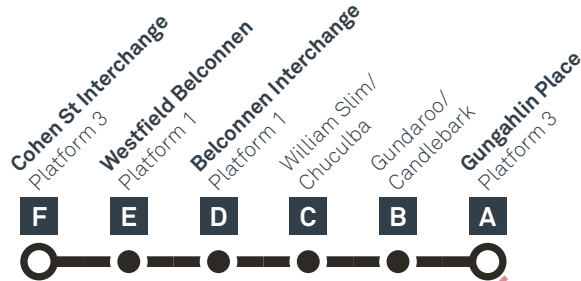

CANBERRA IS BETTER CONNECTED

transport.act.gov.au

ACT Government

Transport Canberra

BELCONNEN TO GUNGAHLIN

via Gundaroo Drive

effective Saturday 28 September 2019

Multiple connections available - see station maps for details

R1 to Dickson & City

MONDAY TO FRIDAY (CONTINUED)

PM	R8	4:47	4:50	4:52	5:01	5:10	5:23
	R8	5:02	5:05	5:07	5:16	5:25	5:38
	R8	5:17	5:20	5:22	5:31	5:40	5:53
	R8	5:32	5:35	5:37	5:46	5:55	6:08
	R8	5:47	5:50	5:52	6:01	6:10	6:23
	R8	6:02	6:05	6:07	6:16	6:25	6:38
	R8	6:17	6:20	6:22	6:31	6:40	6:53
	R8	6:32	6:35	6:37	6:46	6:55	7:05
	R8	6:52	6:55	6:57	7:05	7:11	7:19
	R8	7:12	7:14	7:16	7:24	7:30	7:38
	R8	7:32	7:34	7:36	7:44	7:50	7:58
	R8	8:02	8:04	8:06	8:14	8:20	8:28
	R8	8:32	8:34	8:36	8:44	8:50	8:58
	R8	9:02	9:04	9:06	9:14	9:20	9:28
	R8	9:32	9:34	9:36	9:44	9:50	9:58
	R8	10:02	10:04	10:06	10:14	10:20	10:28
	R8	10:32	10:34	10:36	10:44	10:50	10:58
	R8	11:02	11:04	11:06	11:14	11:20	11:28