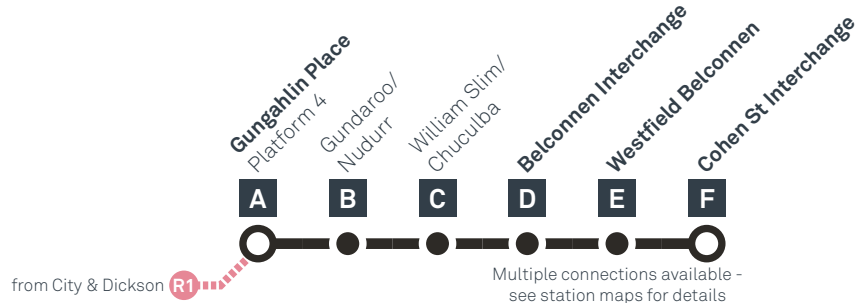

CANBERRA
IS BETTER
CONNECTED

transport.act.gov.au

ACT
Government

Transport
Canberra

GUNGAHLIN TO BELCONNEN via Gundaroo Drive

effective Saturday 28 September 2019

MONDAY TO FRIDAY (CONTINUED)

PM	R8	5:31	5:41	5:47	6:01	6:03	6:05
	R8	5:46	5:56	6:02	6:16	6:18	6:20
	R8	6:01	6:11	6:17	6:31	6:33	6:35
	R8	6:12	6:22	6:28	6:42	6:44	6:46
	R8	6:31	6:41	6:47	7:01	7:03	7:05
	R8	6:46	6:56	7:02	7:14	7:16	7:18
	R8	7:01	7:11	7:17	7:29	7:31	7:33
	R8	7:21	7:31	7:37	7:49	7:51	7:53
	R8	7:41	7:51	7:57	8:09	8:11	8:13
	R8	8:01	8:11	8:17	8:29	8:31	8:33
	R8	8:21	8:31	8:37	8:49	8:51	8:53
	R8	8:51	9:01	9:07	9:19	9:21	9:23
	R8	9:21	9:31	9:37	9:49	9:51	9:53
	R8	9:51	10:01	10:07	10:19	10:21	10:23
	R8	10:21	10:31	10:37	10:49	10:51	10:53
	R8	10:51	11:01	11:07	11:19	11:21	11:23
	R8	11:21	11:31	11:37	11:49	11:51	11:53
	R8	11:51	12:01	12:07	12:19	12:21	12:23

CANBERRA
IS BETTER
CONNECTED

transport.act.gov.au

ACT
Government

Transport
Canberra

GUNGAHLIN TO BELCONNEN

via Gundaroo Drive

effective Saturday 28 September 2019

SATURDAY

CANBERRA
IS BETTER
CONNECTED

transport.act.gov.au

ACT
Government

Transport
Canberra

BELCONNEN TO GUNGAHLIN

via Gundaroo Drive

effective Saturday 28 September 2019

Multiple connections available - see station maps for details