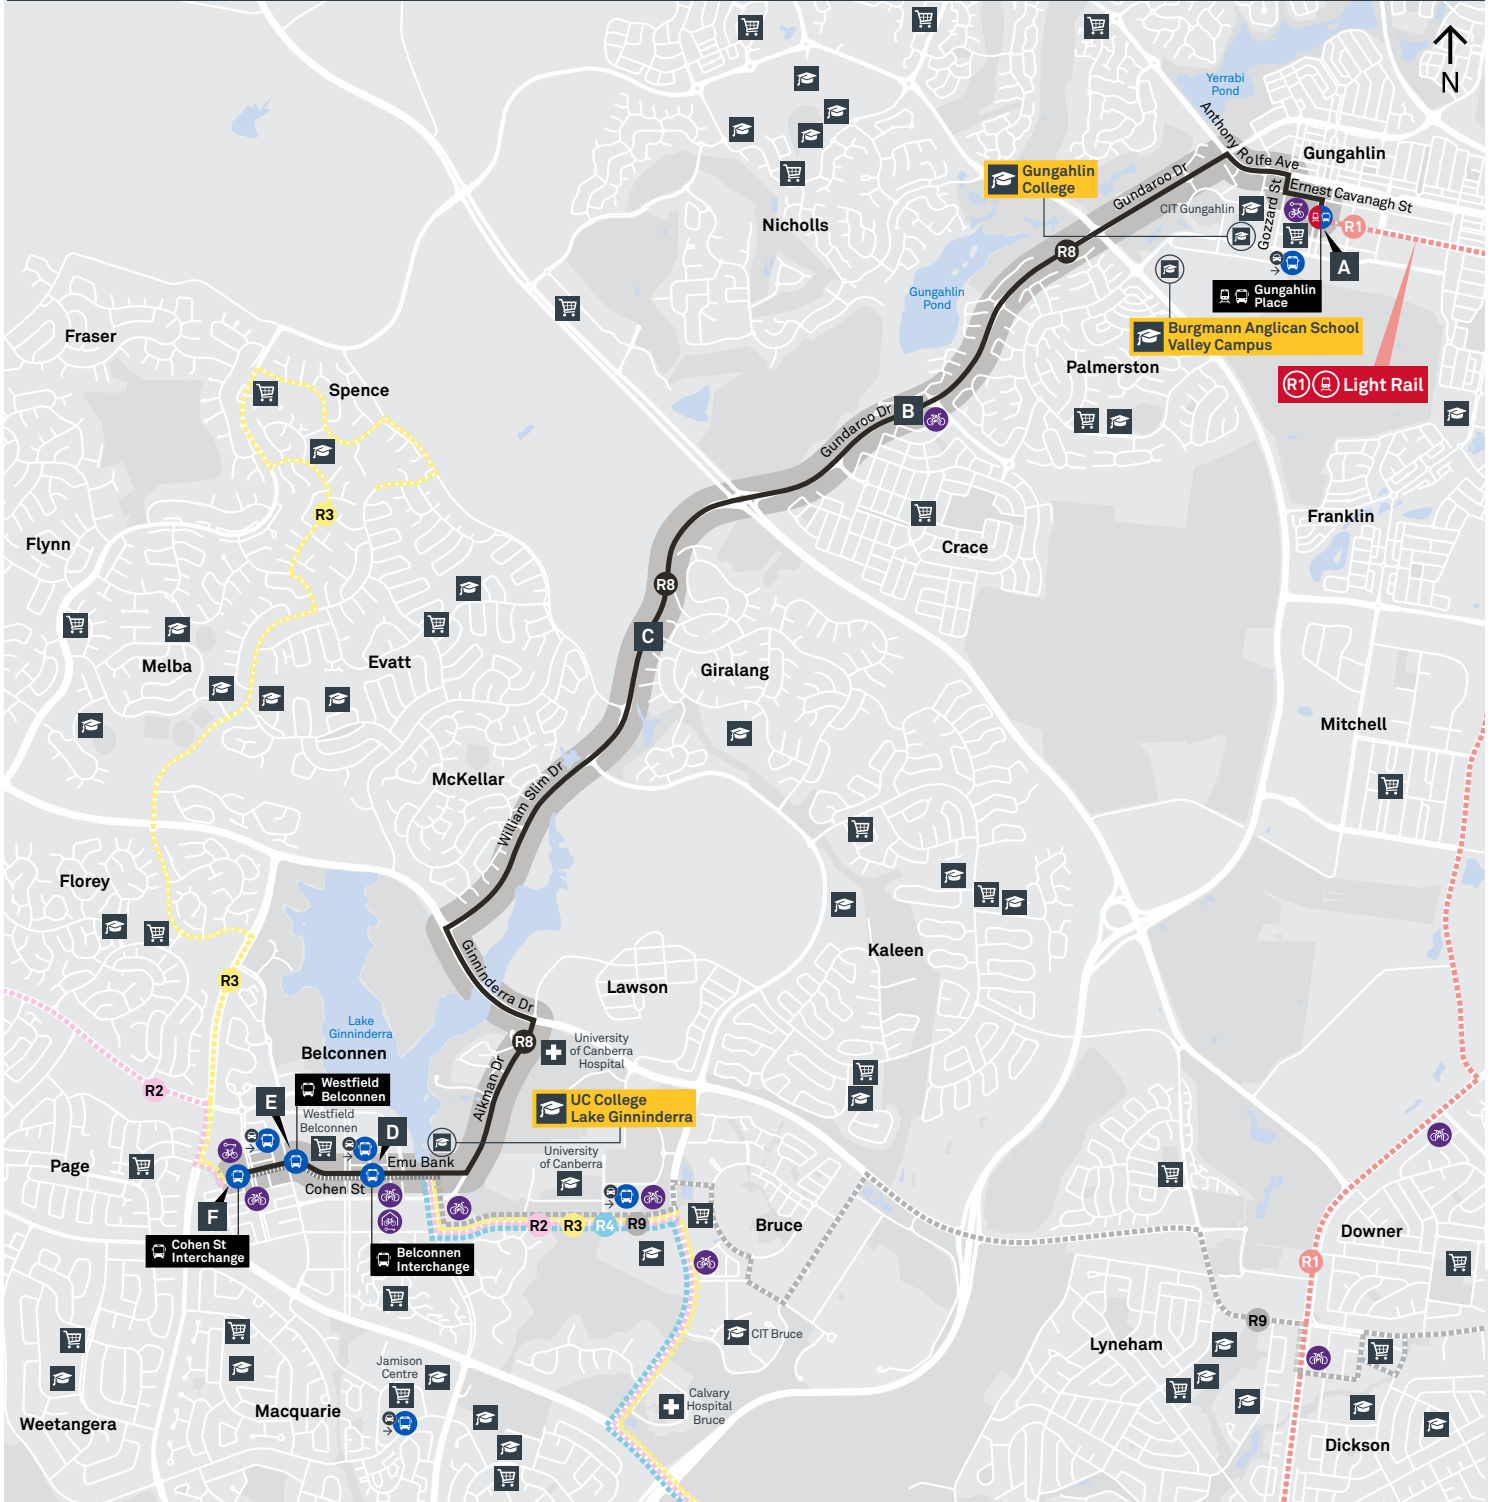

R1 to Dickson & City

SUNDAY AND PUBLIC HOLIDAYS

AM	R8	6:50	6:52	6:53	7:00	7:03	7:16
	R8	7:20	7:22	7:23	7:30	7:33	7:46
	R8	7:50	7:52	7:53	8:00	8:03	8:16
	R8	8:20	8:22	8:23	8:30	8:33	8:46
	R8	8:50	8:52	8:53	9:00	9:03	9:16
	R8	9:20	9:22	9:23	9:30	9:33	9:46
	R8	9:50	9:52	9:53	10:00	10:03	10:16
	R8	10:20	10:22	10:23	10:30	10:33	10:46
	R8	10:50	10:52	10:53	11:00	11:03	11:16
	R8	11:20	11:22	11:23	11:30	11:33	11:46
	R8	11:50	11:52	11:53	12:00	12:03	12:16
	PM	R8	12:20	12:22	12:23	12:30	12:33
	R8	12:50	12:52	12:53	1:00	1:03	1:16
	R8	1:20	1:22	1:23	1:30	1:33	1:46
	R8	1:50	1:52	1:53	2:00	2:03	2:16
	R8	2:20	2:22	2:23	2:30	2:33	2:46
	R8	2:50	2:52	2:53	3:00	3:03	3:16
	R8	3:20	3:22	3:23	3:30	3:33	3:46
	R8	3:50	3:52	3:53	4:00	4:03	4:16
	R8	4:20	4:22	4:23	4:30	4:33	4:46
	R8	4:50	4:52	4:53	5:00	5:03	5:16
	R8	5:20	5:22	5:23	5:30	5:33	5:46
	R8	5:50	5:52	5:53	6:00	6:03	6:16
	R8	6:20	6:22	6:23	6:30	6:33	6:46
	R8	6:50	6:52	6:53	7:00	7:03	7:16
	R8	7:20	7:22	7:23	7:30	7:33	7:46
	R8	7:50	7:52	7:53	8:00	8:03	8:16
	R8	8:20	8:22	8:23	8:30	8:33	8:46
	R8	8:50	8:52	8:53	9:00	9:03	9:16
	R8	9:20	9:22	9:23	9:30	9:33	9:46

CANBERRA
IS BETTER
CONNECTED

transport.act.gov.au

ACT
Government

Transport
Canberra

GUNGAHLIN TO BELCONNEN

via Gundaroo Drive

effective Saturday 28 September 2019

ROUTE MAP

- RAPID** route
- R2** Other **RAPID** route
- Bus station
- Bus terminus
- Mode interchange
- R8** Route number
- Educational institution
- Shopping centre
- Hospital
- Bicycle locks
- Bicycle rails
- Bicycle cage
- Park and Ride