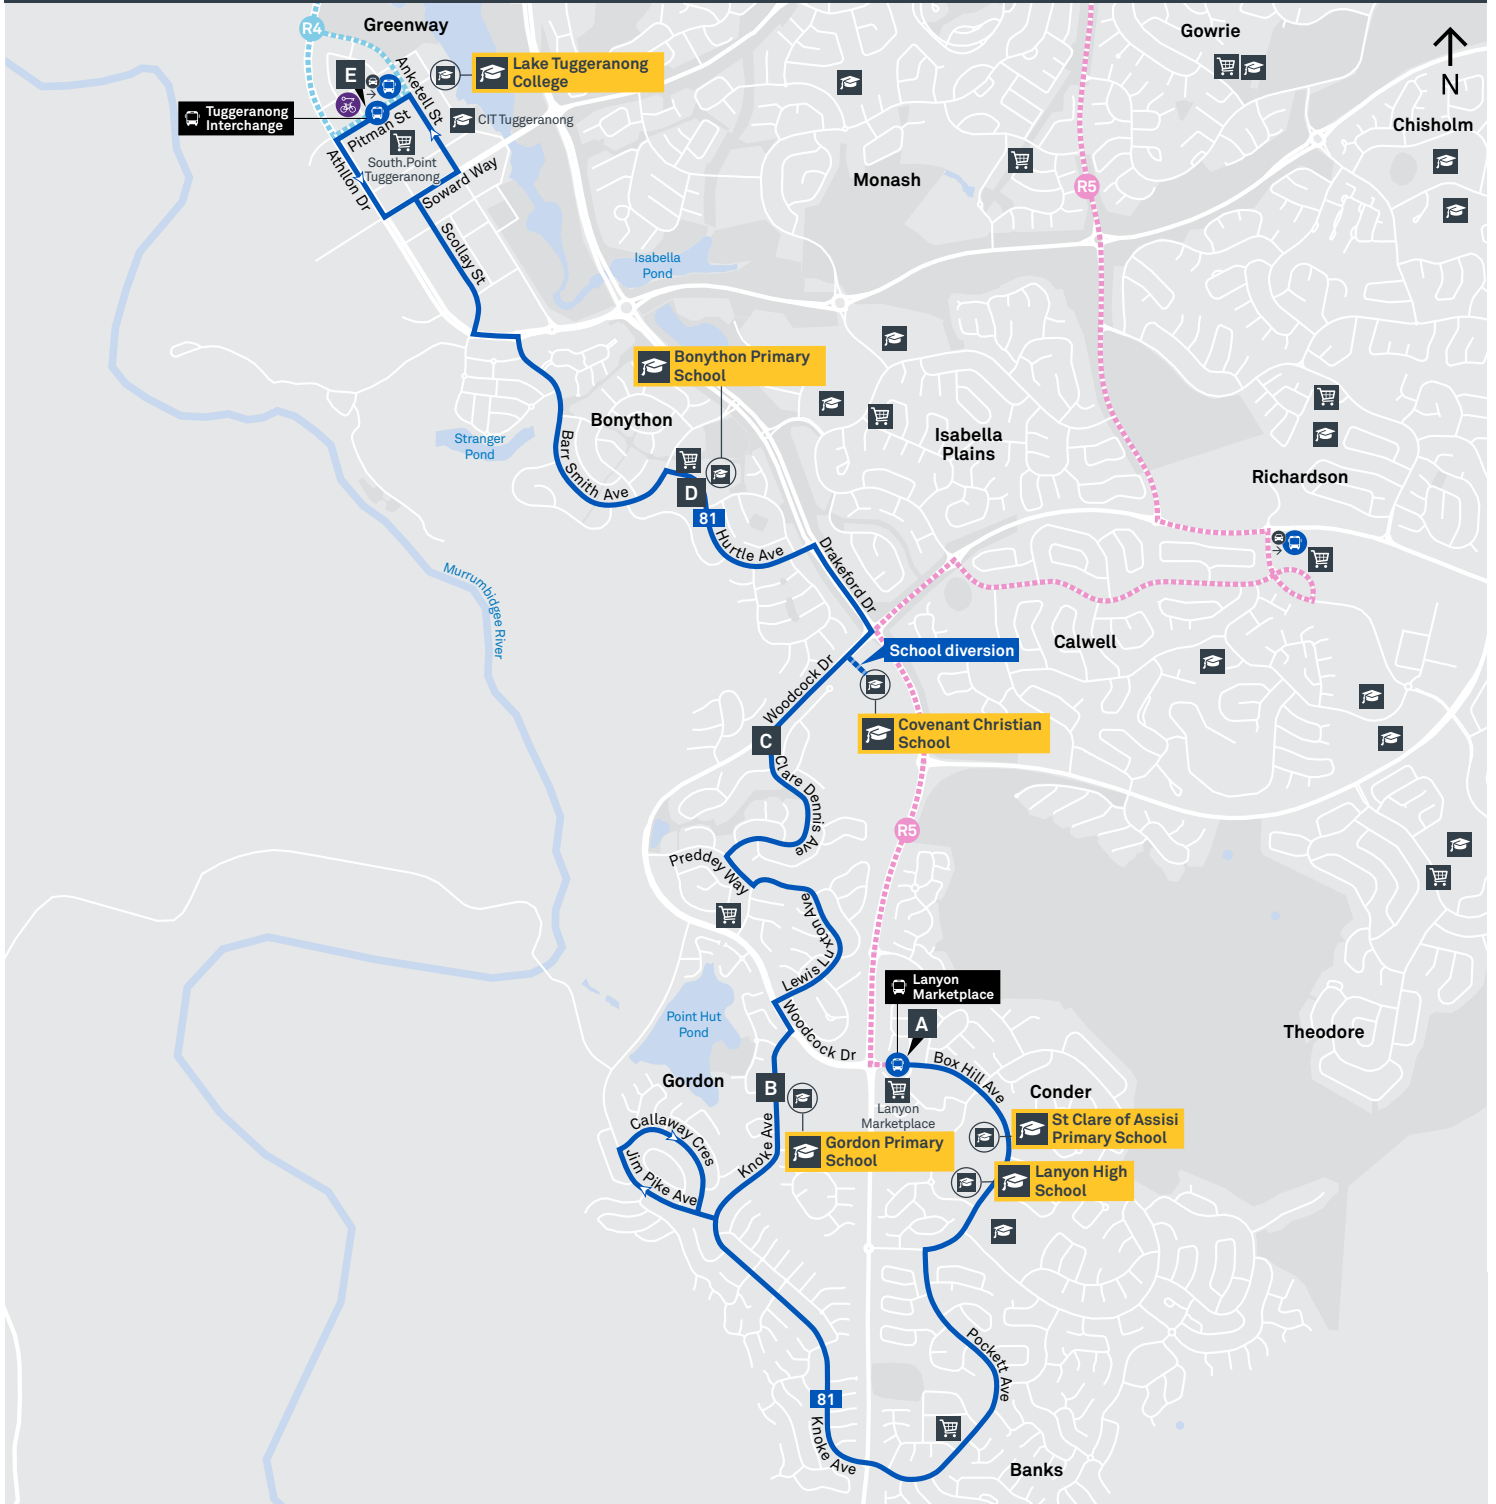

Transport
Canberra

TUGGERANONG TO LANYON via Bonython and Gordon

effective Saturday 28 September 2019

SATURDAY

AM	81	6:17	6:24	6:28	6:33	6:47
	81	8:17	8:24	8:28	8:33	8:47
	81	10:17	10:24	10:28	10:33	10:47
PM	81	12:17	12:24	12:28	12:33	12:47
	81	2:17	2:24	2:28	2:33	2:47
	81	4:17	4:24	4:28	4:33	4:47
	81	6:17	6:24	6:28	6:33	6:47
	81	8:17	8:24	8:28	8:33	8:47
	81	10:17	10:24	10:28	10:33	10:47
AM	81	12:17	12:24	12:28	12:33	12:47

CANBERRA
IS BETTER
CONNECTED

transport.act.gov.au

ACT
Government

Transport
Canberra

LANYON TO TUGGERANONG via Gordon and Bonython

effective Saturday 28 September 2019

81

ROUTE MAP

- Bus route
- Bus station
- Mode interchange
- Educational institution
- Hospital
- Bicycle lockers
- Park and Ride
- R4 RAPID route
- Bus terminus
- 81 Route number
- Shopping centre
- Bicycle rails
- Bicycle cage