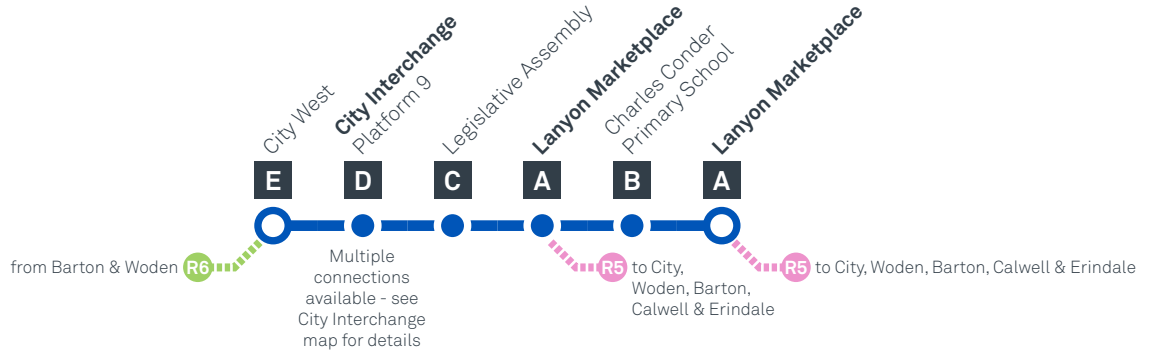

LANYON TO CITY WEST

via Conder and Banks

180

MONDAY TO FRIDAY

AM	180	6:37	6:39	6:53	7:21	7:29
	180	6:56	6:58	7:12	7:41	7:50
	180	7:15	7:17	7:31	8:01	8:10

CANBERRA
IS BETTER
CONNECTED

transport.act.gov.au

ACT
Government

Transport
Canberra

CITY WEST TO LANYON

via Banks and Conder

MONDAY TO FRIDAY

PM	180	4:37	4:44	4:46	5:18	5:33	5:37
	180	5:07	5:19	5:21	5:54	6:09	6:13
	180	5:37	5:49	5:51	6:24	6:39	6:43

CANBERRA IS BETTER CONNECTED

transport.act.gov.au

ACT Government

Transport Canberra

LANYON TO CITY WEST

via Conder and Banks

180

ROUTE MAP

- Bus route
- Bus station
- Mode interchange
- Educational institution
- Hospital
- Bicycle lockers
- Park and Ride
- R2 RAPID route
- Bus terminus
- 180 Route number
- Shopping centre
- Bicycle rails
- Bicycle cage