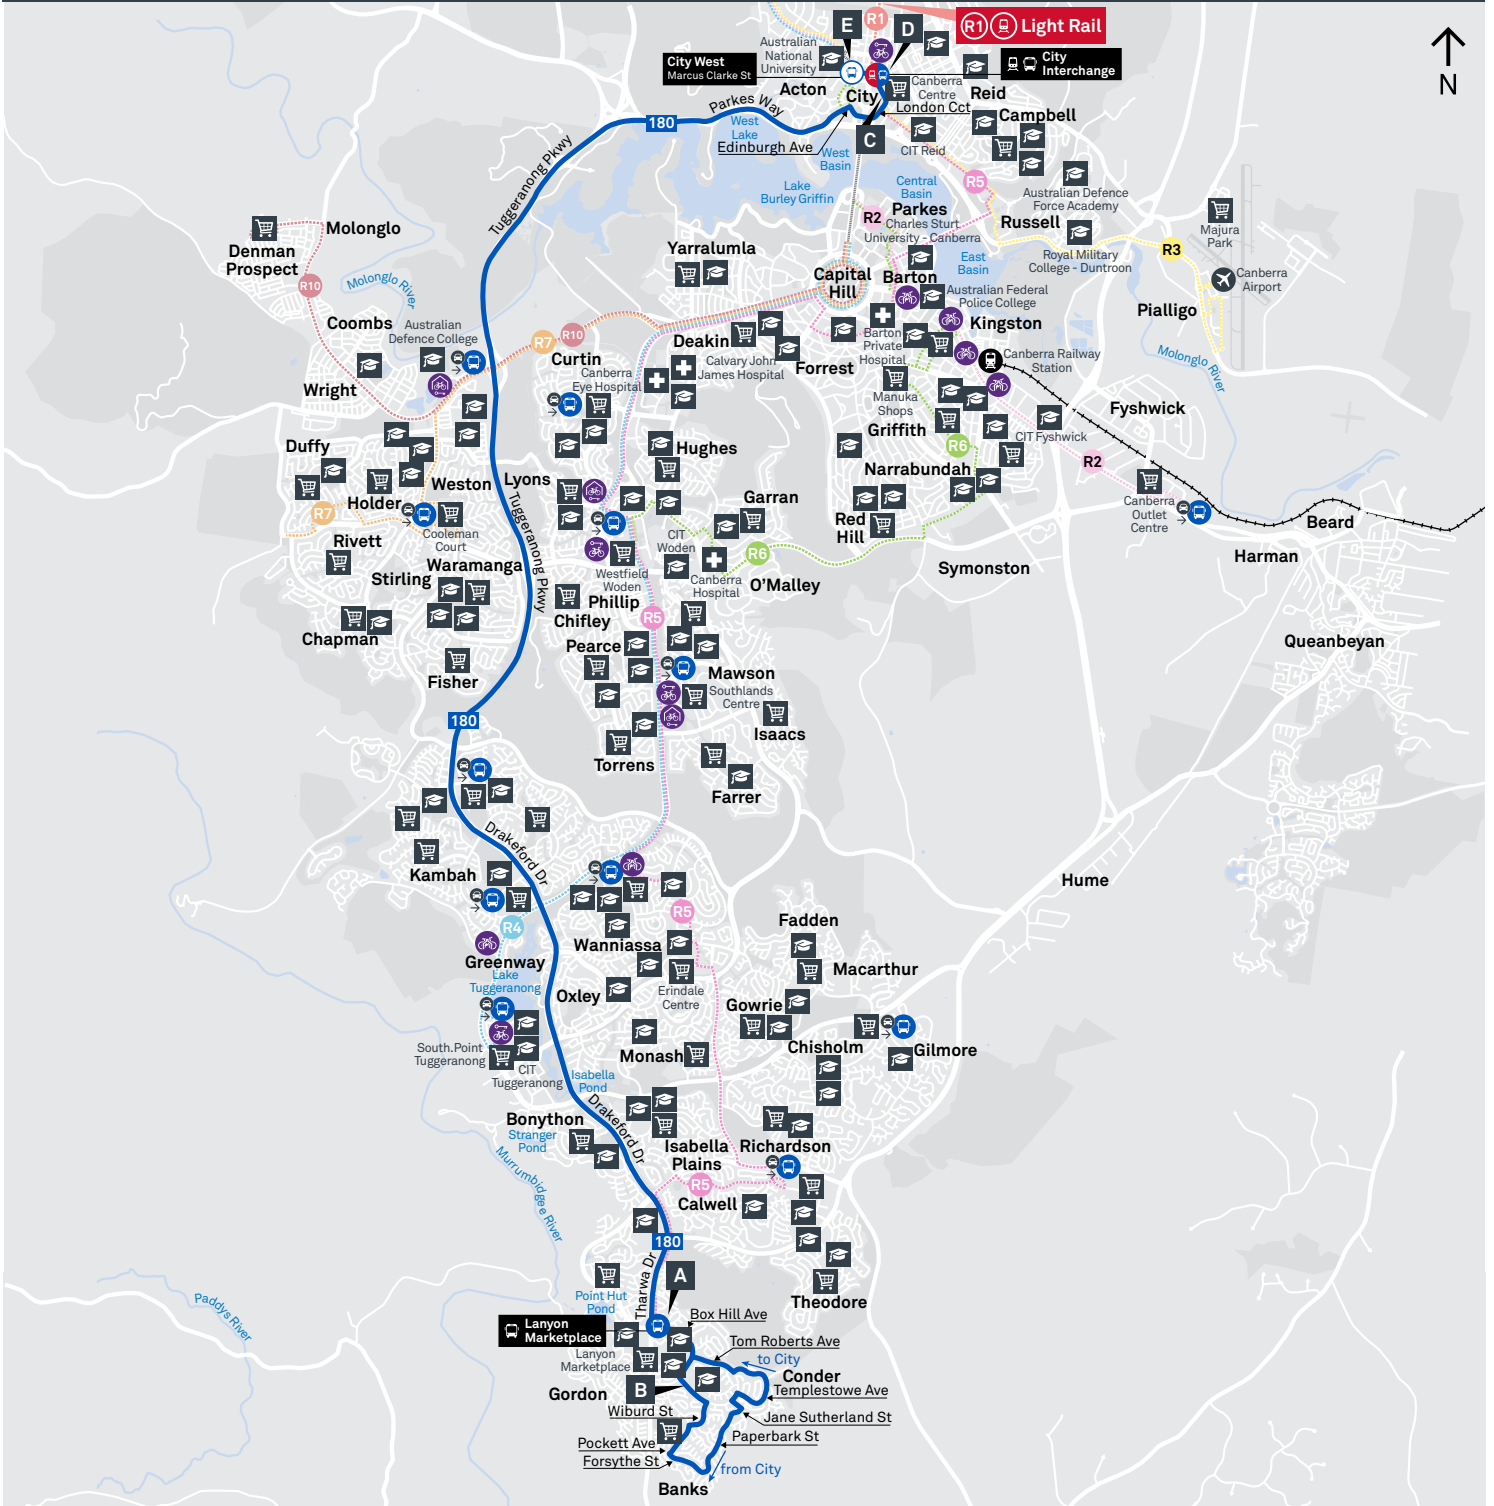

LANYON TO CITY WEST

via Conder and Banks

180

MONDAY TO FRIDAY

AM	180	6:37	6:39	6:53	7:21	7:29
	180	6:56	6:58	7:12	7:41	7:50
	180	7:15	7:17	7:31	8:01	8:10

CANBERRA
IS BETTER
CONNECTED

transport.act.gov.au

ACT
Government

Transport
Canberra

CITY WEST TO LANYON

via Banks and Conder

MONDAY TO FRIDAY

PM	180	4:37	4:44	4:46	5:18	5:33	5:37
	180	5:07	5:19	5:21	5:54	6:09	6:13
	180	5:37	5:49	5:51	6:24	6:39	6:43

CANBERRA IS BETTER CONNECTED

transport.act.gov.au

ACT Government

Transport Canberra

LANYON TO CITY WEST

via Conder and Banks

180

ROUTE MAP

- Bus route
- Bus station
- Mode interchange
- Educational institution
- Hospital
- Bicycle lockers
- Park and Ride
- R2 RAPID route
- Bus terminus
- 180 Route number
- Shopping centre
- Bicycle rails
- Bicycle cage