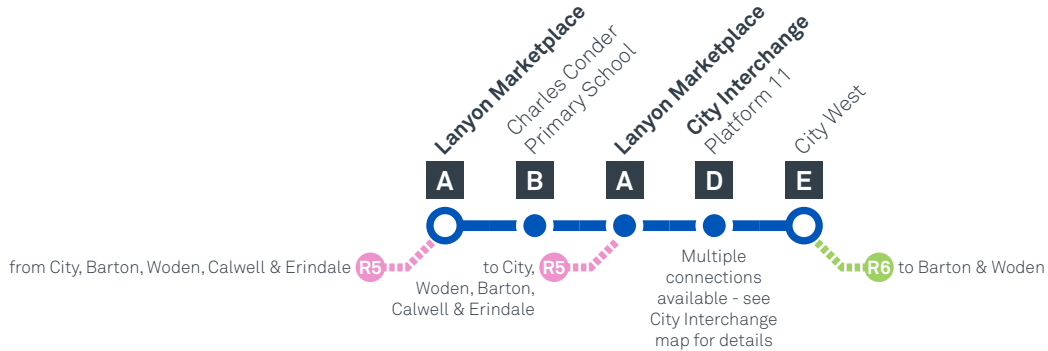

LANYON TO CITY WEST

via Conder and Banks

180

MONDAY TO FRIDAY

AM	180	6:37	6:39	6:53	7:21	7:29
	180	6:56	6:58	7:12	7:41	7:50
	180	7:15	7:17	7:31	8:01	8:10

CANBERRA
IS BETTER
CONNECTED

transport.act.gov.au

ACT
Government

Transport
Canberra

CITY WEST TO LANYON

via Banks and Conder

MONDAY TO FRIDAY

PM	180	4:37	4:44	4:46	5:18	5:33	5:37
	180	5:07	5:19	5:21	5:54	6:09	6:13
	180	5:37	5:49	5:51	6:24	6:39	6:43

CANBERRA IS BETTER CONNECTED

transport.act.gov.au

ACT Government

Transport Canberra

LANYON TO CITY WEST

via Conder and Banks

180

ROUTE MAP

- Bus route
- Bus station
- Mode interchange
- Educational institution
- Hospital
- Bicycle lockers
- Park and Ride
- R2 RAPID route
- Bus terminus
- 180 Route number
- Shopping centre
- Bicycle rails
- Bicycle cage