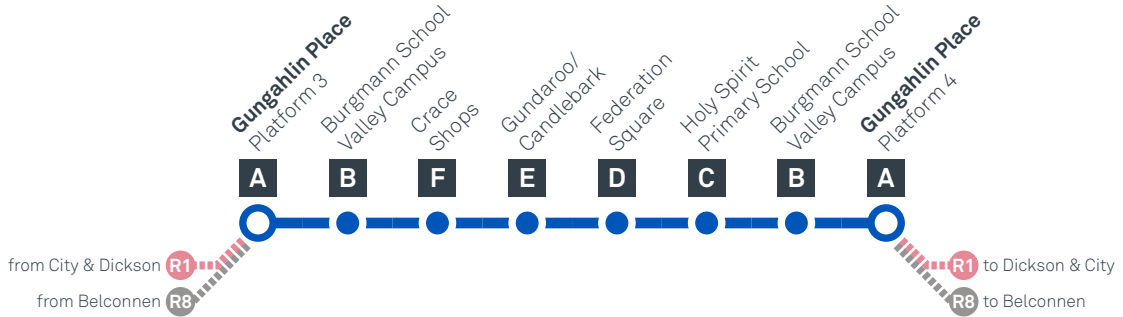

Explanations

- C** Operates School Days Only and starts from Burgmann School Valley Campus
- H** Operates School Holidays Only
- P** Operates School Days Only and travels via Palmerston Primary School
- S** Operates School Days Only

CANBERRA IS BETTER CONNECTED

transport.act.gov.au

ACT Government

Transport Canberra

NICHOLLS LOOP

via Palmerston and Crace

SATURDAY

AM	24	6:51	6:54	7:02	7:05	7:15	7:28	7:35	7:38
	24	7:51	7:54	8:02	8:05	8:15	8:28	8:35	8:38
	24	8:51	8:54	9:02	9:05	9:15	9:28	9:35	9:38
	24	9:51	9:54	10:02	10:05	10:15	10:28	10:35	10:38
	24	10:51	10:54	11:02	11:05	11:15	11:28	11:35	11:38
	24	11:51	11:54	12:02	12:05	12:15	12:28	12:35	12:38
PM	24	12:51	12:54	1:02	1:05	1:15	1:28	1:35	1:38
	24	1:51	1:54	2:02	2:05	2:15	2:28	2:35	2:38
	24	2:51	2:54	3:02	3:05	3:15	3:28	3:35	3:38
	24	3:51	3:54	4:02	4:05	4:15	4:28	4:35	4:38
	24	4:51	4:54	5:02	5:05	5:15	5:28	5:35	5:38
	24	5:51	5:54	6:02	6:05	6:15	6:28	6:35	6:38
	24	6:51	6:54	7:02	7:05	7:15	7:28	7:35	7:38
	24	7:51	7:54	8:02	8:05	8:15	8:28	8:35	8:38
	24	8:51	8:54	9:02	9:05	9:15	9:28	9:35	9:38
	24	9:51	9:54	10:02	10:05	10:15	10:28	10:35	10:38
	24	10:51	10:54	11:02	11:05	11:15	11:28	11:35	11:38
	24	11:51	11:54	12:02	12:05	12:15	12:28	12:35	12:38

CANBERRA
IS BETTER
CONNECTED

transport.act.gov.au

ACT
Government

Transport
Canberra

NICHOLLS LOOP

via Crace and Palmerston

23

24

ROUTE MAP

- Bus route
- Bus station
- Mode interchange
- Educational institution
- Hospital
- Bicycle lockers
- Bicycle cage
- RAPID route
- Bus terminus
- Route number
- Shopping centre
- Bicycle rails
- Park and Ride