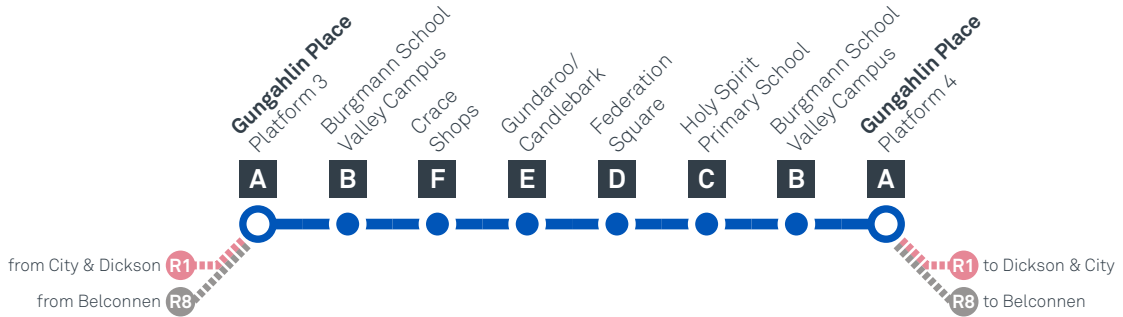

CANBERRA
IS BETTER
CONNECTED

transport.act.gov.au

ACT
Government

Transport
Canberra

NICHOLLS LOOP

via Palmerston and Crace

MONDAY TO FRIDAY

AM	24	5:38	5:49	5:55	5:58
	24	5:58	6:09	6:15	6:18
	24	6:18	6:29	6:35	6:38
	24	6:17	6:20	6:27	6:30	6:38	6:49	6:55	6:58
	24	6:36	6:39	6:46	6:49	6:57	7:10	7:17	7:22
	24	6:55	6:58	7:06	7:09	7:19	7:33	7:40	7:45
	24	7:14	7:17	7:25	7:28	7:38	7:52	7:59	8:04
	24	7:33	7:36	7:44	7:47	7:57	8:11	8:18	8:23
	24	7:54	7:57	8:05	8:08	8:18	8:32	8:39	8:44
	24	8:16	8:19	8:27	8:30	8:40	8:54	9:01	9:05
	24	8:44	8:47	8:55	8:58	9:06	9:18	9:24	9:28
	24	9:09	9:12	9:19	9:22	9:30	9:42	9:48	9:52
	24	9:37	9:40	9:47	9:50	9:58	10:10	10:16	10:20
	24	10:07	10:10	10:17	10:20	10:28	10:40	10:46	10:50
	24	10:37	10:40	10:47	10:50	10:58	11:10	11:16	11:20
	24	11:07	11:10	11:17	11:20	11:28	11:40	11:46	11:50
	24	11:37	11:40	11:47	11:50	11:58	12:10	12:16	12:20
PM	24	12:07	12:10	12:17	12:20	12:28	12:40	12:46	12:50
	24	12:37	12:40	12:47	12:50	12:58	1:10	1:16	1:20
	24	1:07	1:10	1:17	1:20	1:28	1:40	1:46	1:50
	24	1:37	1:40	1:47	1:50	1:58	2:10	2:16	2:20
	24	2:07	2:10	2:17	2:20	2:28	2:40	2:46	2:50
	24	S2:37	S2:40	S2:47	S2:50	S2:58	S3:15	S3:21	S3:25
	24	H2:37	H2:40	H2:47	H2:50	H2:58	H3:10	H3:16	H3:20
	24	S3:02	P3:05	S3:16	S3:19	S3:27	S3:41	S3:48	S3:55
	24	H3:07	H3:10	H3:17	H3:20	H3:28	H3:42	H3:49	H3:56
	24	C3:23	S3:30	S3:33	S3:43	S3:57	S4:04	S4:11
	24	3:32	3:37	3:46	3:49	3:59	4:13	4:20	4:27
	24	3:53	3:58	4:07	4:10	4:20	4:34	4:41	4:48
	24	4:13	4:18	4:27	4:30	4:40	4:54	5:01	5:08
	24	4:32	4:37	4:46	4:49	4:59	5:13	5:20	5:27
	24	4:52	4:57	5:06	5:09	5:19	5:33	5:40	5:47
	24	5:12	5:17	5:26	5:29	5:39	5:53	6:00	6:07
	24	5:32	5:37	5:46	5:49	5:59	6:13	6:20	6:27
	24	5:52	5:57	6:06	6:09	6:19	6:33	6:40	6:47
	24	6:22	6:27	6:36	6:39	6:49	7:02	7:08	7:12
	24	6:52	6:57	7:05	7:08	7:16	7:27	7:33	7:37
	24	7:22	7:25	7:32	7:35	7:43	7:54	8:00	8:04
	24	8:02	8:05	8:12	8:15	8:23	8:34	8:40	8:44
	24	9:02	9:05	9:12	9:15	9:23	9:34	9:40	9:43
	24	10:02	10:05	10:12	10:15	10:23	10:34	10:40	10:43