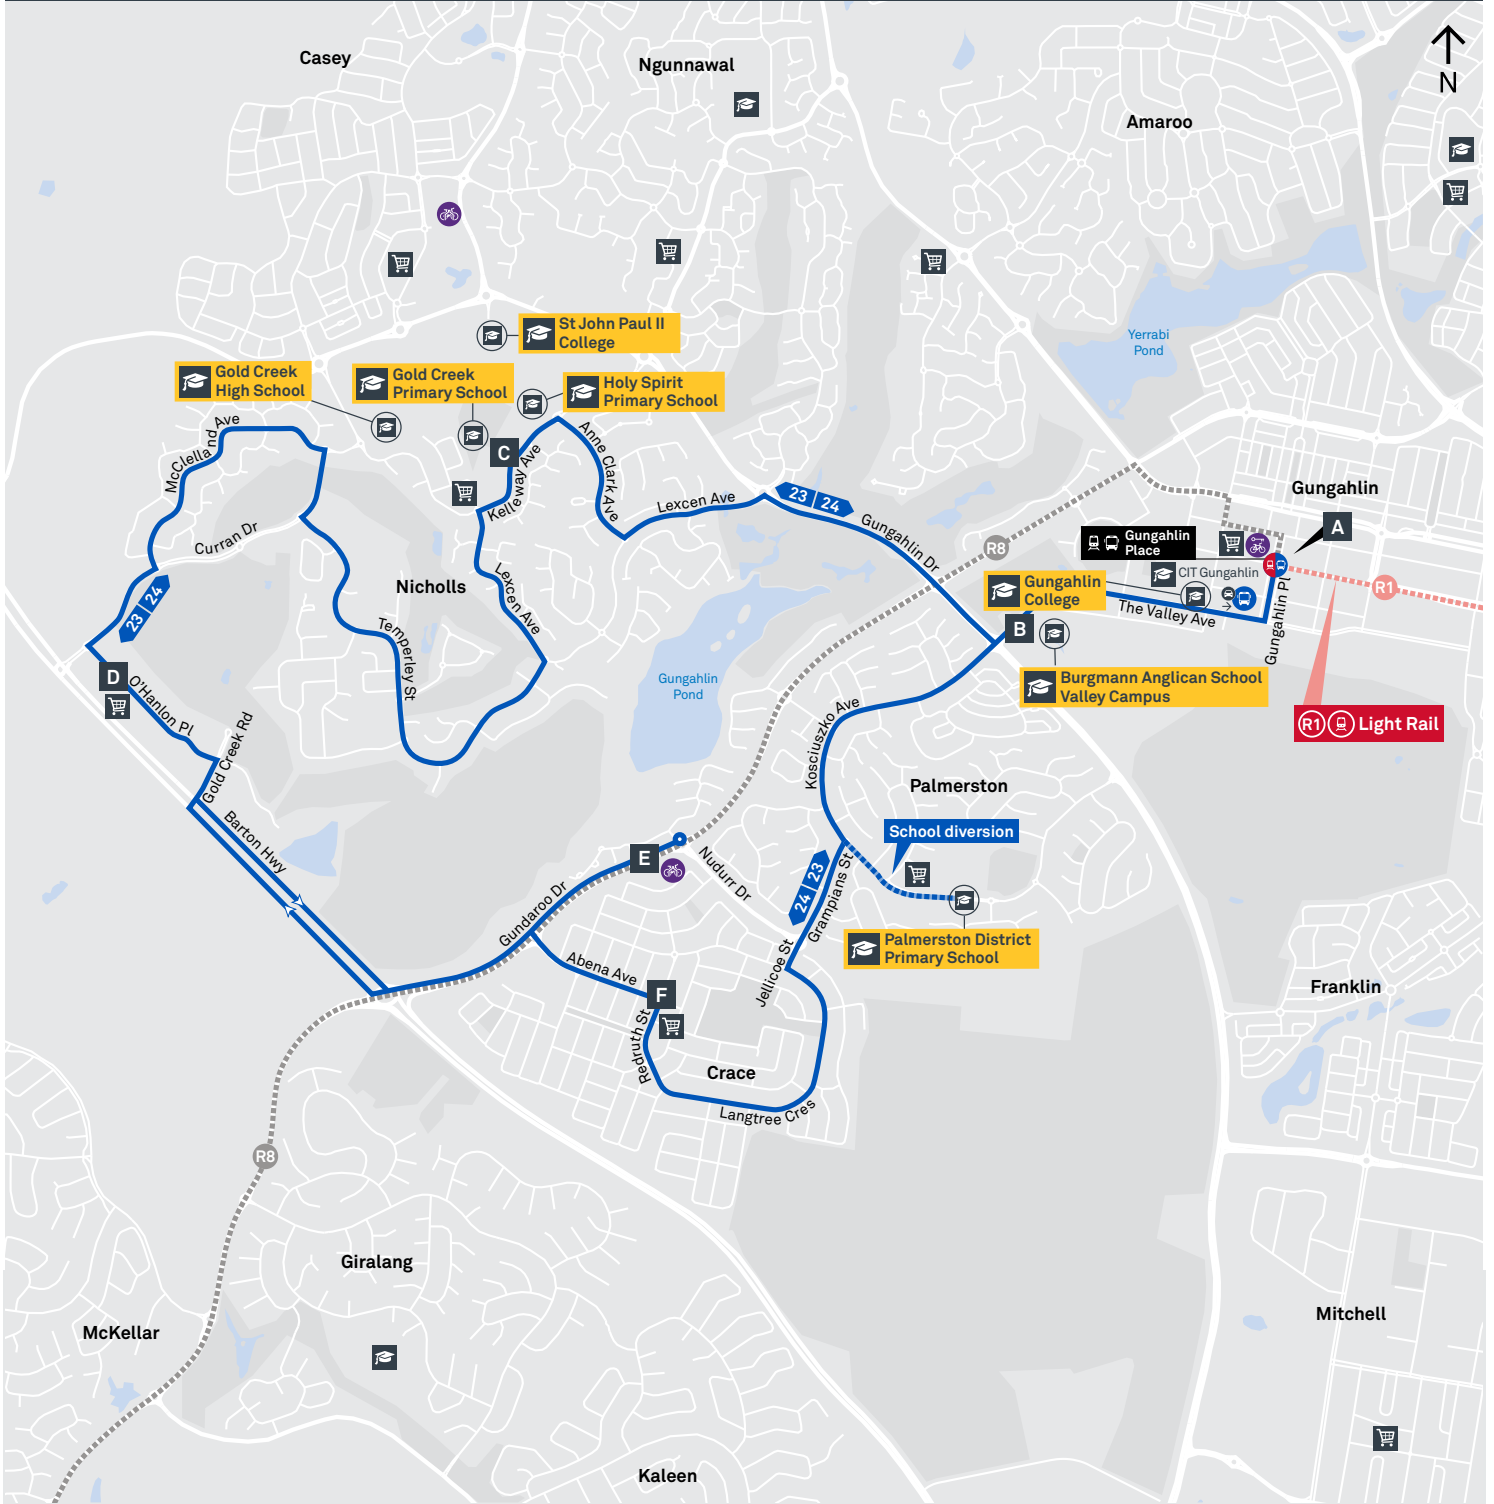

CANBERRA IS BETTER CONNECTED

transport.act.gov.au

ACT Government

Transport Canberra

NICHOLLS LOOP

via Palmerston and Crace

SATURDAY

AM	24	6:51	6:54	7:02	7:05	7:15	7:28	7:35	7:38
	24	7:51	7:54	8:02	8:05	8:15	8:28	8:35	8:38
	24	8:51	8:54	9:02	9:05	9:15	9:28	9:35	9:38
	24	9:51	9:54	10:02	10:05	10:15	10:28	10:35	10:38
	24	10:51	10:54	11:02	11:05	11:15	11:28	11:35	11:38
	24	11:51	11:54	12:02	12:05	12:15	12:28	12:35	12:38
PM	24	12:51	12:54	1:02	1:05	1:15	1:28	1:35	1:38
	24	1:51	1:54	2:02	2:05	2:15	2:28	2:35	2:38
	24	2:51	2:54	3:02	3:05	3:15	3:28	3:35	3:38
	24	3:51	3:54	4:02	4:05	4:15	4:28	4:35	4:38
	24	4:51	4:54	5:02	5:05	5:15	5:28	5:35	5:38
	24	5:51	5:54	6:02	6:05	6:15	6:28	6:35	6:38
	24	6:51	6:54	7:02	7:05	7:15	7:28	7:35	7:38
	24	7:51	7:54	8:02	8:05	8:15	8:28	8:35	8:38
	24	8:51	8:54	9:02	9:05	9:15	9:28	9:35	9:38
	24	9:51	9:54	10:02	10:05	10:15	10:28	10:35	10:38
	24	10:51	10:54	11:02	11:05	11:15	11:28	11:35	11:38
	24	11:51	11:54	12:02	12:05	12:15	12:28	12:35	12:38

CANBERRA
IS BETTER
CONNECTED

transport.act.gov.au

ACT
Government

Transport
Canberra

NICHOLLS LOOP

via Crace and Palmerston

23

24

ROUTE MAP

- Bus route
- Bus station
- Mode interchange
- Educational institution
- Hospital
- Bicycle lockers
- Bicycle cage
- RAPID route
- Bus terminus
- Route number
- Shopping centre
- Bicycle rails
- Park and Ride