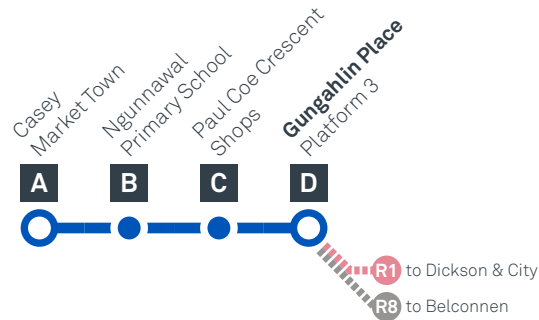

Explanations

- H Operates School Holidays Only
- P Operates School Days Only and starts from Gold Creek High School 9 minutes earlier then travels via Gold Creek Primary School and Holy Spirit
- Q Operates School Days Only and starts from St John Paul II College 5 minutes earlier
- S Operates School Days Only

CANBERRA
IS BETTER
CONNECTED

transport.act.gov.au

ACT
Government

Transport
Canberra

CASEY TO GUNGAHLIN via Ngunnawal

28

SATURDAY

AM	28	6:53	7:05	7:08	7:20
	28	7:53	8:05	8:08	8:20
	28	8:53	9:05	9:08	9:20
	28	9:53	10:05	10:08	10:20
	28	10:53	11:05	11:08	11:20
	28	11:53	12:05	12:08	12:20
PM	28	12:53	1:05	1:08	1:20
	28	1:53	2:05	2:08	2:20
	28	2:53	3:05	3:08	3:20
	28	3:53	4:05	4:08	4:20
	28	4:53	5:05	5:08	5:20
	28	5:53	6:05	6:08	6:20
	28	6:53	7:05	7:08	7:20
	28	7:53	8:05	8:08	8:20
	28	8:53	9:05	9:08	9:20
	28	9:53	10:05	10:08	10:20
	28	10:53	11:05	11:08	11:20
	28	11:53	12:05	12:08	12:20

CANBERRA
IS BETTER
CONNECTED

transport.act.gov.au

ACT
Government

Transport
Canberra

GUNGAHLIN TO CASEY

via Ngunnawal

28

MONDAY TO FRIDAY

CANBERRA
IS BETTER
CONNECTED

transport.act.gov.au

ACT
Government

Transport
Canberra

CASEY TO GUNGAHLIN via Ngunnawal

ROUTE MAP

- Bus route
- Bus station
- Mode interchange
- Educational institution
- Hospital
- Bicycle lockers
- Park and Ride
- RAPID route
- Bus terminus
- Route number
- Shopping centre
- Bicycle rails
- Bicycle cage