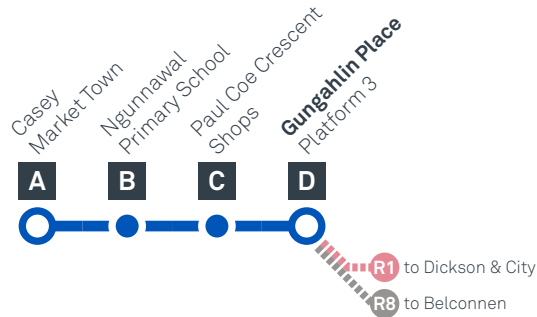

CASEY TO GUNGAHLIN via Ngunnawal

MONDAY TO FRIDAY

AM	28	5:38	5:48	5:51	6:01
	28	6:07	6:17	6:20	6:30
	28	6:27	6:37	6:40	6:50
	28	6:47	6:57	7:00	7:12
	28	7:06	7:20	7:23	7:35
	28	7:26	7:40	7:43	7:55
	28	7:46	8:00	8:03	8:15
	28	8:06	8:20	8:23	8:35
	28	8:26	8:40	8:43	8:55
	28	8:56	9:09	9:12	9:21
	28	9:26	9:38	9:41	9:50
	28	10:25	10:37	10:40	10:49
	28	11:25	11:37	11:40	11:49
PM	28	12:25	12:37	12:40	12:49
	28	1:25	1:37	1:40	1:49
	28	2:25	2:37	2:40	2:49
	28	2:55	3:07	3:10	3:19
	28	P3:25	S3:37	S3:40	S3:52
	28	Q3:50	S4:02	S4:05	S4:17
	28	H3:55	H4:07	H4:10	H4:22
	28	S4:01	S4:13	S4:16	S4:28
	28	4:21	4:33	4:36	4:48
	28	4:41	4:53	4:56	5:08
	28	5:01	5:13	5:16	5:28
	28	5:21	5:33	5:36	5:48
	28	5:41	5:53	5:56	6:08
	28	6:01	6:13	6:16	6:28
	28	6:29	6:41	6:44	6:56
	28	6:58	7:10	7:13	7:23
	28	7:28	7:40	7:43	7:53
	28	8:25	8:37	8:40	8:50
	28	9:25	9:34	9:37	9:45

Explanations

- H Operates School Holidays Only
- P Operates School Days Only and starts from Gold Creek High School 9 minutes earlier then travels via Gold Creek Primary School and Holy Spirit
- Q Operates School Days Only and starts from St John Paul II College 5 minutes earlier
- S Operates School Days Only

CANBERRA
IS BETTER
CONNECTED

transport.act.gov.au

ACT
Government

Transport
Canberra