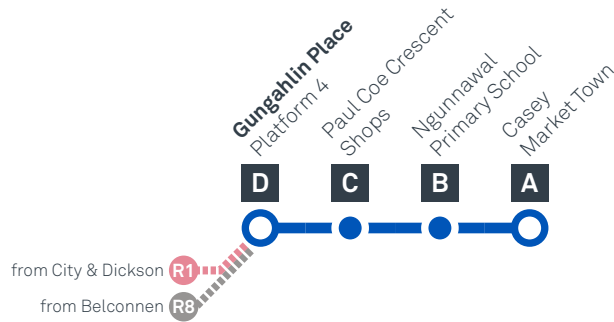

CANBERRA
IS BETTER
CONNECTED

transport.act.gov.au

ACT
Government

Transport
Canberra

GUNGAHLIN TO CASEY

via Ngunnawal

SATURDAY

AM	28	6:45	6:52	6:55	7:10
	28	7:45	7:52	7:55	8:10
	28	8:45	8:52	8:55	9:10
	28	9:45	9:52	9:55	10:10
	28	10:45	10:52	10:55	11:10
	28	11:45	11:52	11:55	12:10
PM	28	12:45	12:52	12:55	1:10
	28	1:45	1:52	1:55	2:10
	28	2:45	2:52	2:55	3:10
	28	3:45	3:52	3:55	4:10
	28	4:45	4:52	4:55	5:10
	28	5:45	5:52	5:55	6:10
	28	6:45	6:52	6:55	7:10
	28	7:45	7:52	7:55	8:10
	28	8:45	8:52	8:55	9:10
	28	9:45	9:52	9:55	10:10
	28	10:45	10:52	10:55	11:10
	28	11:45	11:52	11:55	12:10

CANBERRA
IS BETTER
CONNECTED

transport.act.gov.au

ACT
Government

Transport
Canberra

CASEY TO GUNGAHLIN via Ngunnawal

ROUTE MAP

- Bus route
- Bus station
- Mode interchange
- Educational institution
- Hospital
- Bicycle lockers
- Park and Ride
- RAPID route
- Bus terminus
- Route number
- Shopping centre
- Bicycle rails
- Bicycle cage