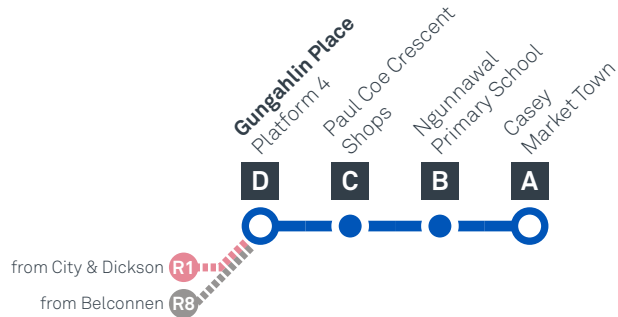

CANBERRA
IS BETTER
CONNECTED

transport.act.gov.au

ACT
Government

Transport
Canberra

GUNGAHLIN TO CASEY

via Ngunnawal

28

MONDAY TO FRIDAY

AM	28	6:43	6:50	6:52	7:05
	28	7:04	7:11	7:13	7:27
	28	7:25	7:32	7:34	7:48
	28	7:47	7:54	7:56	8:10
	28	H8:07	H8:14	H8:16	H8:30
	28	S8:18	S8:25	S8:27	J8:40
	28	H8:28	H8:35	H8:37	H8:51
	28	S8:34	S8:41	S8:43	S8:57
	28	8:51	8:58	9:00	9:13
	28	9:18	9:25	9:27	9:40
	28	10:18	10:25	10:27	10:40
	28	11:18	11:25	11:27	11:40
PM	28	12:18	12:25	12:27	12:40
	28	1:18	1:25	1:27	1:40
	28	2:18	2:25	2:27	2:40
	28	2:48	2:55	2:57	3:10
	28	S3:13	S3:20	S3:22	S3:36
	28	H3:18	H3:25	H3:27	H3:42
	28	3:25	3:33	3:35	3:51
	28	3:43	3:52	3:54	4:10
	28	4:06	4:15	4:17	4:33
	28	4:24	4:33	4:35	4:51
	28	4:43	4:52	4:54	5:10
	28	5:03	5:12	5:14	5:30
	28	5:23	5:32	5:34	5:50
	28	5:43	5:52	5:54	6:10
	28	6:03	6:12	6:14	6:30
	28	6:23	6:32	6:34	6:50
	28	6:53	7:02	7:04	7:18
	28	7:23	7:30	7:32	7:46
	28	8:23	8:30	8:32	8:46
	28	9:23	9:30	9:32	9:44
	28	10:23	10:30	10:32	10:44

CANBERRA
IS BETTER
CONNECTED

transport.act.gov.au

ACT
Government

Transport
Canberra

CASEY TO GUNGAHLIN via Ngunnawal

ROUTE MAP

- Bus route
- Bus station
- Mode interchange
- Educational institution
- Hospital
- Bicycle lockers
- Park and Ride
- RAPID route
- Bus terminus
- Route number
- Shopping centre
- Bicycle rails
- Bicycle cage