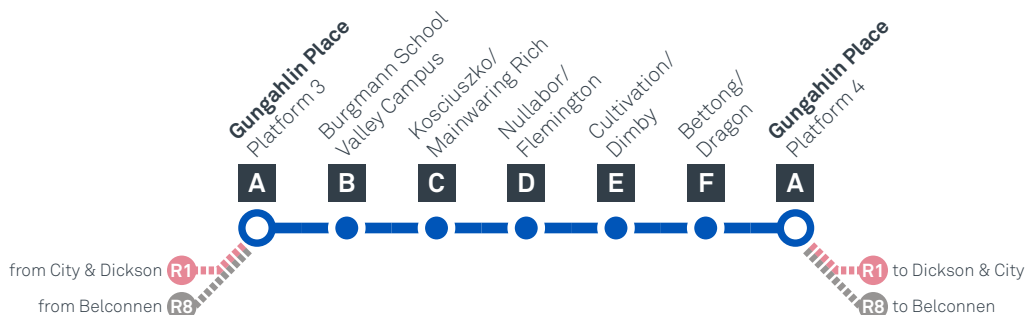

Explanations

- C Operates School Days Only and starts from Burgmann School Valley Campus
- H Operates School Holidays Only
- S Operates School Days Only

CANBERRA
IS BETTER
CONNECTED

transport.act.gov.au

ACT
Government

Transport
Canberra

FRANKLIN LOOP

via Palmerston and Harrison

SATURDAY

AM	21	6:09	6:12	6:20	6:29	6:33	6:39	6:49
	21	7:09	7:12	7:20	7:29	7:33	7:39	7:49
	21	8:09	8:12	8:20	8:29	8:33	8:39	8:49
	21	9:09	9:12	9:20	9:29	9:33	9:39	9:49
	21	10:09	10:12	10:20	10:29	10:33	10:39	10:49
	21	11:09	11:12	11:20	11:29	11:33	11:39	11:49
PM	21	12:09	12:12	12:20	12:29	12:33	12:39	12:49
	21	1:09	1:12	1:20	1:29	1:33	1:39	1:49
	21	2:09	2:12	2:20	2:29	2:33	2:39	2:49
	21	3:09	3:12	3:20	3:29	3:33	3:39	3:49
	21	4:09	4:12	4:20	4:29	4:33	4:39	4:49
	21	5:09	5:12	5:20	5:29	5:33	5:39	5:49
	21	6:09	6:12	6:20	6:29	6:33	6:39	6:49
	21	7:09	7:12	7:20	7:29	7:33	7:39	7:49
	21	8:09	8:12	8:20	8:29	8:33	8:39	8:49
	21	9:09	9:12	9:20	9:29	9:33	9:39	9:49
	21	10:09	10:12	10:20	10:29	10:33	10:39	10:49
	21	11:09	11:12	11:20	11:29	11:33	11:39	11:49
AM	21	12:09	12:12	12:20	12:29	12:33	12:39	12:49

Explanations

S Operates School Days Only

CANBERRA
IS BETTER
CONNECTED

transport.act.gov.au

ACT
Government

Transport
Canberra

FRANKLIN LOOP

via Harrison and Palmerston

CANBERRA
IS BETTER
CONNECTED

transport.act.gov.au

ACT
Government

Transport
Canberra

FRANKLIN LOOP

via Palmerston and Harrison

ROUTE MAP

- Bus route
- Bus station
- Mode interchange
- Educational institution
- Hospital
- Bicycle lockers
- Park and Ride
- RAPID route
- Bus terminus
- 21 Route number
- Shopping centre
- Bicycle rails
- Bicycle cage