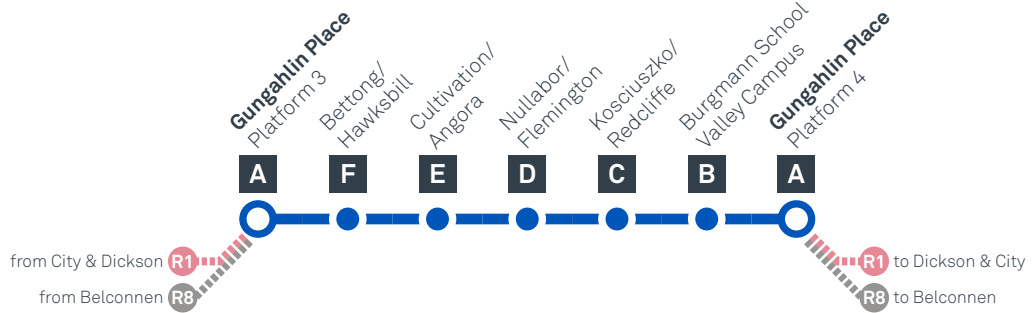

Explanations

S Operates School Days Only

CANBERRA
IS BETTER
CONNECTED

transport.act.gov.au

ACT
Government

Transport
Canberra

FRANKLIN LOOP

via Harrison and Palmerston

CANBERRA
IS BETTER
CONNECTED

transport.act.gov.au

ACT
Government

Transport
Canberra

FRANKLIN LOOP

via Palmerston and Harrison

ROUTE MAP

- Bus route
- Bus station
- Mode interchange
- Educational institution
- Hospital
- Bicycle lockers
- Park and Ride
- RAPID route
- Bus terminus
- 21 Route number
- Shopping centre
- Bicycle rails
- Bicycle cage