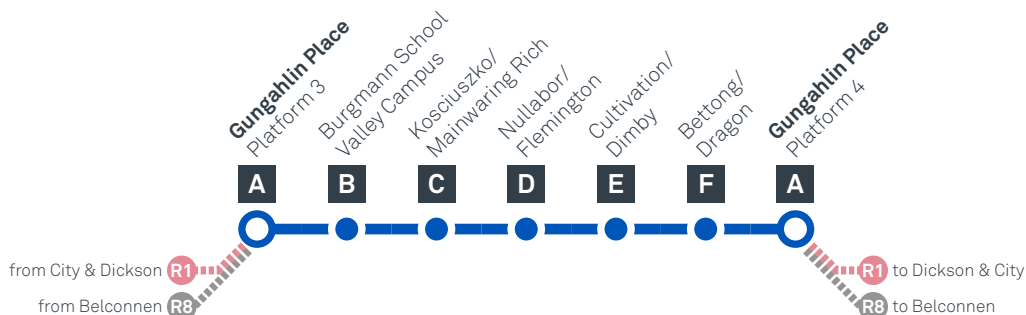

FRANKLIN LOOP

via Palmerston and Harrison

MONDAY TO FRIDAY

AM	21	5:43	5:46	5:53	6:02	6:05	6:11	6:21
	21	6:12	6:15	6:22	6:31	6:34	6:40	6:50
	21	6:32	6:35	6:42	6:51	6:54	7:00	7:12
	21	6:52	6:55	7:02	7:13	7:16	7:24	7:36
	21	7:11	7:14	7:22	7:33	7:36	7:44	7:56
	21	7:30	7:33	7:41	7:52	7:55	8:03	8:15
	21	7:53	7:56	8:04	8:15	8:18	8:26	8:38
	21	8:15	8:18	8:26	8:37	8:40	8:48	9:00
	21	8:37	8:40	8:48	8:59	9:02	9:09	9:19
	21	9:03	9:06	9:13	9:22	9:25	9:32	9:42
	21	9:33	9:36	9:43	9:52	9:55	10:02	10:12
	21	10:03	10:06	10:13	10:22	10:25	10:32	10:42
	21	10:33	10:36	10:43	10:52	10:55	11:02	11:12
	21	11:03	11:06	11:13	11:22	11:25	11:32	11:42
	21	11:33	11:36	11:43	11:52	11:55	12:02	12:12
PM	21	12:03	12:06	12:13	12:22	12:25	12:32	12:42
	21	12:33	12:36	12:43	12:52	12:55	1:02	1:12
	21	1:03	1:06	1:13	1:22	1:25	1:32	1:42
	21	1:33	1:36	1:43	1:52	1:55	2:02	2:12
	21	2:03	2:06	2:13	2:22	2:25	2:32	2:42
	21	2:33	2:36	2:43	2:52	2:55	3:02	3:12
	21	S2:56	S2:59	S3:06	S3:15	S3:18	S3:25	S3:37
	21	H3:03	H3:06	H3:13	H3:22	H3:25	H3:32	H3:45
	21	S3:08	S3:11	S3:18	S3:27	S3:30	S3:37	S3:50
	21	.....	C3:29	S3:35	S3:45	S3:48	S3:55	S4:08
	21	H3:33	H3:38	H3:44	H3:54	H3:57	H4:04	H4:17
	21	3:38	3:43	3:49	3:59	4:02	4:09	4:22
	21	3:58	4:03	4:09	4:19	4:22	4:29	4:42
	21	4:18	4:23	4:29	4:39	4:42	4:49	5:02
	21	4:38	4:43	4:49	4:59	5:02	5:09	5:22
	21	4:58	5:03	5:09	5:19	5:22	5:29	5:42
	21	5:18	5:23	5:29	5:39	5:42	5:49	6:02
	21	5:38	5:43	5:49	5:59	6:02	6:09	6:22
	21	6:03	6:08	6:14	6:24	6:27	6:34	6:47
	21	6:33	6:38	6:44	6:54	6:57	7:04	7:14
	21	7:03	7:06	7:13	7:22	7:25	7:32	7:42
	21	7:48	7:51	7:58	8:07	8:10	8:17	8:27
	21	8:48	8:51	8:58	9:06	9:09	9:15	9:25
	21	9:48	9:51	9:57	10:05	10:08	10:14	10:24

Explanations

- C Operates School Days Only and starts from Burgmann School Valley Campus
- H Operates School Holidays Only
- S Operates School Days Only

CANBERRA
IS BETTER
CONNECTED

transport.act.gov.au

ACT
Government

Transport
Canberra