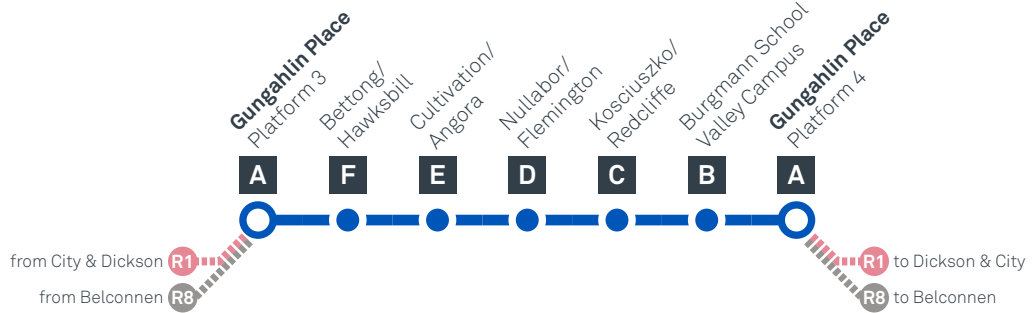

CANBERRA
IS BETTER
CONNECTED

transport.act.gov.au

ACT
Government

Transport
Canberra

FRANKLIN LOOP

via Harrison and Palmerston

MONDAY TO FRIDAY

AM	22	6:00	6:09	6:13	6:17	6:25	6:32	6:35
	22	6:19	6:28	6:32	6:36	6:44	6:51	6:54
	22	6:40	6:49	6:53	6:58	7:08	7:15	7:20
	22	7:01	7:11	7:16	7:20	7:30	7:37	7:42
	22	7:19	7:29	7:34	7:38	7:48	7:55	8:00
	22	7:38	7:48	7:53	7:57	8:07	8:14	8:19
	22	7:56	8:06	8:11	8:15	8:25	8:32	8:37
	22	8:22	8:32	8:37	8:41	8:51	8:58	9:02
	22	8:49	8:59	9:03	9:06	9:15	9:22	9:26
	22	9:19	9:28	9:32	9:35	9:44	9:51	9:55
	22	9:49	9:58	10:02	10:05	10:14	10:21	10:25
	22	10:18	10:27	10:31	10:34	10:43	10:50	10:54
	22	10:48	10:57	11:01	11:04	11:13	11:20	11:24
	22	11:18	11:27	11:31	11:34	11:43	11:50	11:54
	22	11:48	11:57	12:01	12:04	12:13	12:20	12:24
PM	22	12:18	12:27	12:31	12:34	12:43	12:50	12:54
	22	12:48	12:57	1:01	1:04	1:13	1:20	1:24
	22	1:18	1:27	1:31	1:34	1:43	1:50	1:54
	22	1:48	1:57	2:01	2:04	2:13	2:20	2:24
	22	2:18	2:27	2:31	2:34	2:43	2:50	2:54
	22	2:48	2:57	3:01	3:04	3:13	3:20	3:24
	22	S2:57	S3:06	S3:10	S3:13	S3:22	S3:29	S3:35
	22	3:20	3:29	3:34	3:38	3:47	3:54	4:01
	22	3:50	4:00	4:05	4:09	4:18	4:25	4:32
	22	4:08	4:18	4:23	4:27	4:36	4:43	4:50
	22	4:28	4:38	4:43	4:47	4:56	5:03	5:10
	22	4:48	4:58	5:03	5:07	5:16	5:23	5:30
	22	5:09	5:19	5:24	5:28	5:37	5:44	5:51
	22	5:28	5:38	5:43	5:47	5:56	6:03	6:10
	22	5:48	5:58	6:03	6:07	6:16	6:23	6:30
	22	6:18	6:28	6:33	6:37	6:46	6:53	7:00
	22	6:48	6:58	7:02	7:05	7:14	7:21	7:25
	22	7:18	7:27	7:31	7:34	7:43	7:50	7:54
	22	8:18	8:27	8:31	8:34	8:43	8:50	8:54
	22	9:18	9:27	9:31	9:34	9:42	9:49	9:52
	22	10:18	10:27	10:31	10:34	10:42	10:49	10:52

Explanations

S Operates School Days Only

CANBERRA
IS BETTER
CONNECTED

transport.act.gov.au

ACT
Government

Transport
Canberra

FRANKLIN LOOP

via Harrison and Palmerston