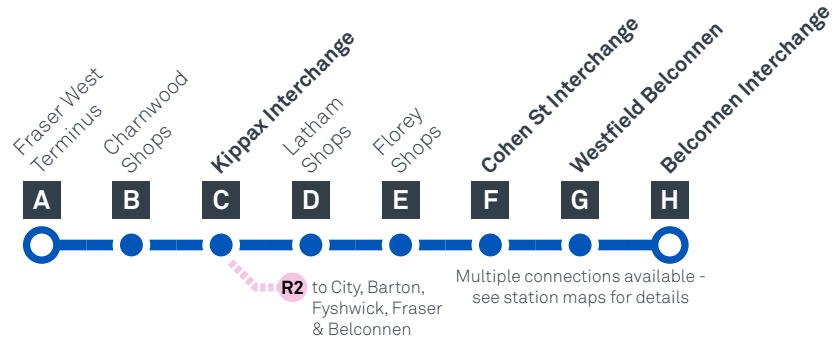

FRASER TO BELCONNEN

via Kippax and Florey

MONDAY TO FRIDAY

AM	40	5:47	5:54	6:02	6:07	6:13	6:18	6:20	6:22
	40	6:06	6:13	6:21	6:26	6:32	6:37	6:39	6:41
	40	6:25	6:32	6:40	6:45	6:51	6:56	6:58	7:00
	40	6:44	6:51	6:59	7:05	7:13	7:19	7:21	7:23
	40	7:02	7:09	7:18	7:24	7:32	7:38	7:40	7:42
	40	S7:13	S7:20	S7:29	S7:35	S7:43	S7:49	S7:51	S7:53
	40	7:22	7:29	7:38	7:44	7:52	7:58	8:00	8:02
	40	7:43	7:50	7:59	8:05	8:13	8:19	8:21	8:23
	40	8:04	8:11	8:20	8:26	8:34	8:40	8:42	8:44
	40	8:25	8:32	8:41	8:47	8:55	9:01	9:03	9:05
	40	8:47	8:54	9:03	9:09	9:17	9:23	9:25	9:27
	40	9:05	9:12	9:21	9:27	9:34	9:40	9:42	9:44
	40	9:22	9:29	9:38	9:43	9:49	9:55	9:57	9:59
	40	9:52	9:59	10:08	10:13	10:19	10:25	10:27	10:29
	40	10:22	10:29	10:38	10:43	10:49	10:55	10:57	10:59
	40	10:52	10:59	11:08	11:13	11:19	11:25	11:27	11:29
	40	11:22	11:29	11:38	11:43	11:49	11:55	11:57	11:59
	40	11:52	11:59	12:08	12:13	12:19	12:25	12:27	12:29
PM	40	12:22	12:29	12:38	12:43	12:49	12:55	12:57	12:59
	40	12:52	12:59	1:08	1:13	1:19	1:25	1:27	1:29
	40	1:22	1:29	1:38	1:43	1:49	1:55	1:57	1:59
	40	1:52	1:59	2:08	2:13	2:19	2:25	2:27	2:29
	40	2:22	2:29	2:38	2:43	2:49	2:55	2:57	2:59
	40	2:52	2:59	3:08	3:13	3:19	3:25	3:27	3:29
	40	3:22	3:29	3:38	3:44	3:52	3:58	4:00	4:02
	40	3:52	3:59	4:08	4:14	4:22	4:28	4:30	4:32
	40	4:22	4:29	4:38	4:44	4:52	4:58	5:00	5:02
	40	4:52	4:59	5:08	5:14	5:22	5:28	5:30	5:32
	40	5:22	5:29	5:38	5:44	5:52	5:58	6:00	6:02
	40	5:52	5:59	6:08	6:14	6:22	6:28	6:30	6:32
	40	6:22	6:29	6:38	6:44	6:52	6:58	7:00	7:02
	40	6:52	6:59	7:08	7:13	7:19	7:25	7:27	7:29
	40	7:22	7:29	7:38	7:43	7:49	7:55	7:57	7:59
	40	7:52	7:59	8:08	8:13	8:19	8:25	8:27	8:29
	40	8:52	8:59	9:07	9:12	9:18	9:23	9:25	9:27
	40	9:52	9:59	10:07	10:12	10:18	10:23	10:25	10:27

Explanations

S Operates School Days Only

CANBERRA IS BETTER CONNECTED

transport.act.gov.au

ACT Government

Transport Canberra

FRASER TO BELCONNEN

via Kippax and Florey