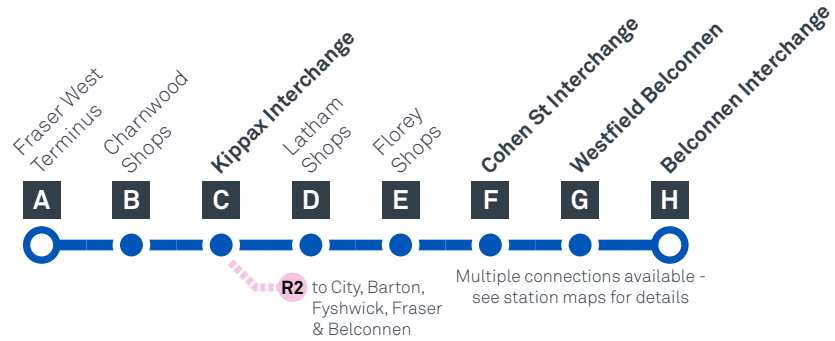

Explanations

S Operates School Days Only

CANBERRA IS BETTER CONNECTED

transport.act.gov.au

ACT Government

Transport Canberra

FRASER TO BELCONNEN

via Kippax and Florey

CANBERRA
IS BETTER
CONNECTED

transport.act.gov.au

ACT
Government

Transport
Canberra

BELCONNEN TO FRASER

via Florey and Kippax

Multiple connections available - see station maps for details

R2 to City, Barton, Fyshwick, Fraser & Belconnen