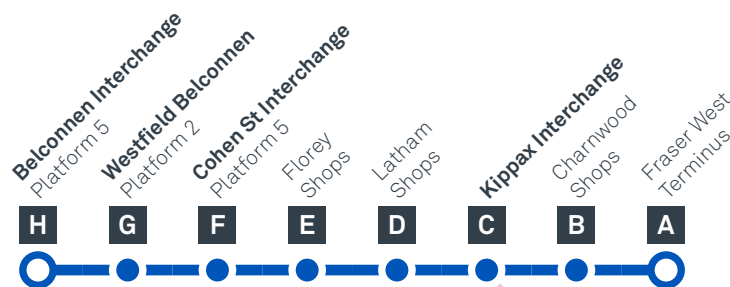

CANBERRA
IS BETTER
CONNECTED

transport.act.gov.au

ACT
Government

Transport
Canberra

BELCONNEN TO FRASER

via Florey and Kippax

Multiple connections available - see station maps for details

R2 to City, Barton, Fyshwick, Fraser & Belconnen

MONDAY TO FRIDAY

AM	40	6:34	6:36	6:38	6:41	6:47	6:53	7:01	7:10
	40	7:01	7:03	7:05	7:09	7:15	7:23	7:31	7:40
	40	7:23	7:25	7:27	7:31	7:37	7:45	7:53	8:02
	40	7:43	7:45	7:47	7:51	7:57	8:05	8:13	8:22
	40	8:08	8:10	8:12	8:16	8:22	8:30	8:38	8:47
	40	8:38	8:40	8:42	8:46	8:52	9:00	9:08	9:17
	40	9:08	9:10	9:12	9:16	9:22	9:29	9:38	9:47
	40	9:38	9:40	9:42	9:46	9:52	9:58	10:07	10:16
	40	10:08	10:10	10:12	10:16	10:22	10:28	10:37	10:46
	40	10:38	10:40	10:42	10:46	10:52	10:58	11:07	11:16
	40	11:08	11:10	11:12	11:16	11:22	11:28	11:37	11:46
	40	11:38	11:40	11:42	11:46	11:52	11:58	12:07	12:16
PM	40	12:08	12:10	12:12	12:16	12:22	12:28	12:37	12:46
	40	12:38	12:40	12:42	12:46	12:52	12:58	1:07	1:16
	40	1:08	1:10	1:12	1:16	1:22	1:28	1:37	1:46
	40	1:38	1:40	1:42	1:46	1:52	1:58	2:07	2:16
	40	2:08	2:10	2:12	2:16	2:22	2:28	2:37	2:46
	40	2:38	2:40	2:42	2:46	2:52	2:58	3:07	3:16
	40	3:08	3:10	3:12	3:16	3:22	3:28	3:36	3:45
	40	S3:18	S3:20	S3:22	S3:26	S3:32	S3:40	S3:48	S3:58
	40	S3:28	S3:30	S3:32	S3:36	S3:42	S3:50	S3:58	S4:08
	40	H3:38	H3:40	H3:42	H3:46	H3:52	H4:00	H4:08	H4:18
	40	R3:51	S3:53	S3:55	S3:59	S4:05	S4:13	S4:21	S4:31
	40	4:08	4:10	4:12	4:16	4:22	4:30	4:38	4:48
	40	4:28	4:30	4:32	4:36	4:42	4:50	4:58	5:08
	40	4:48	4:50	4:52	4:56	5:02	5:10	5:18	5:28
	40	5:08	5:10	5:12	5:16	5:22	5:30	5:38	5:48
	40	5:28	5:30	5:32	5:36	5:42	5:50	5:58	6:08
	40	5:48	5:50	5:52	5:56	6:02	6:10	6:18	6:28
	40	6:08	6:10	6:12	6:16	6:22	6:30	6:38	6:48
	40	6:38	6:40	6:42	6:46	6:52	7:00	7:09	7:18
	40	7:08	7:10	7:12	7:16	7:22	7:28	7:37	7:46
	40	7:38	7:40	7:42	7:46	7:52	7:58	8:07	8:16
	40	8:18	8:20	8:22	8:26	8:32	8:38	8:47	8:56
	40	9:18	9:20	9:22	9:25	9:31	9:37	9:45	9:54
	40	10:18	10:20	10:22	10:25	10:31	10:37	10:45	10:54
	40	11:18	11:20	11:22	11:25	11:31	11:37	11:45	11:54