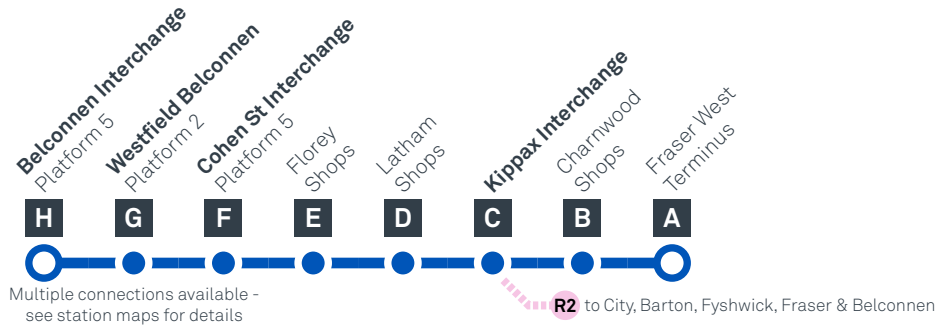

BELCONNEN TO FRASER

via Florey and Kippax

SATURDAY

AM	40	6:31	6:33	6:35	6:40	6:46	6:52	7:01	7:10
	40	7:31	7:33	7:35	7:40	7:46	7:52	8:01	8:10
	40	8:31	8:33	8:35	8:40	8:46	8:52	9:01	9:10
	40	9:31	9:33	9:35	9:40	9:46	9:52	10:01	10:10
	40	10:31	10:33	10:35	10:40	10:46	10:52	11:01	11:10
	40	11:31	11:33	11:35	11:40	11:46	11:52	12:01	12:10
PM	40	12:31	12:33	12:35	12:40	12:46	12:52	1:01	1:10
	40	1:31	1:33	1:35	1:40	1:46	1:52	2:01	2:10
	40	2:31	2:33	2:35	2:40	2:46	2:52	3:01	3:10
	40	3:31	3:33	3:35	3:40	3:46	3:52	4:01	4:10
	40	4:31	4:33	4:35	4:40	4:46	4:52	5:01	5:10
	40	5:31	5:33	5:35	5:40	5:46	5:52	6:01	6:10
	40	6:31	6:33	6:35	6:40	6:46	6:52	7:01	7:10
	40	7:31	7:33	7:35	7:40	7:46	7:52	8:01	8:10
	40	8:31	8:33	8:35	8:40	8:46	8:52	9:01	9:10
	40	9:31	9:33	9:35	9:40	9:46	9:52	10:01	10:10
	40	10:31	10:33	10:35	10:40	10:46	10:52	11:01	11:10
	40	11:31	11:33	11:35	11:40	11:46	11:52	12:01	12:10

SUNDAY AND PUBLIC HOLIDAYS

AM	40	7:31	7:33	7:35	7:40	7:46	7:52	8:01	8:10
	40	8:31	8:33	8:35	8:40	8:46	8:52	9:01	9:10
	40	9:31	9:33	9:35	9:40	9:46	9:52	10:01	10:10
	40	10:31	10:33	10:35	10:40	10:46	10:52	11:01	11:10
	40	11:31	11:33	11:35	11:40	11:46	11:52	12:01	12:10
PM	40	12:31	12:33	12:35	12:40	12:46	12:52	1:01	1:10
	40	1:31	1:33	1:35	1:40	1:46	1:52	2:01	2:10
	40	2:31	2:33	2:35	2:40	2:46	2:52	3:01	3:10
	40	3:31	3:33	3:35	3:40	3:46	3:52	4:01	4:10
	40	4:31	4:33	4:35	4:40	4:46	4:52	5:01	5:10
	40	5:31	5:33	5:35	5:40	5:46	5:52	6:01	6:10
	40	6:31	6:33	6:35	6:40	6:46	6:52	7:01	7:10
	40	7:31	7:33	7:35	7:40	7:46	7:52	8:01	8:10
	40	8:31	8:33	8:35	8:40	8:46	8:52	9:01	9:10

CANBERRA
IS BETTER
CONNECTED

transport.act.gov.au

ACT
Government

Transport
Canberra