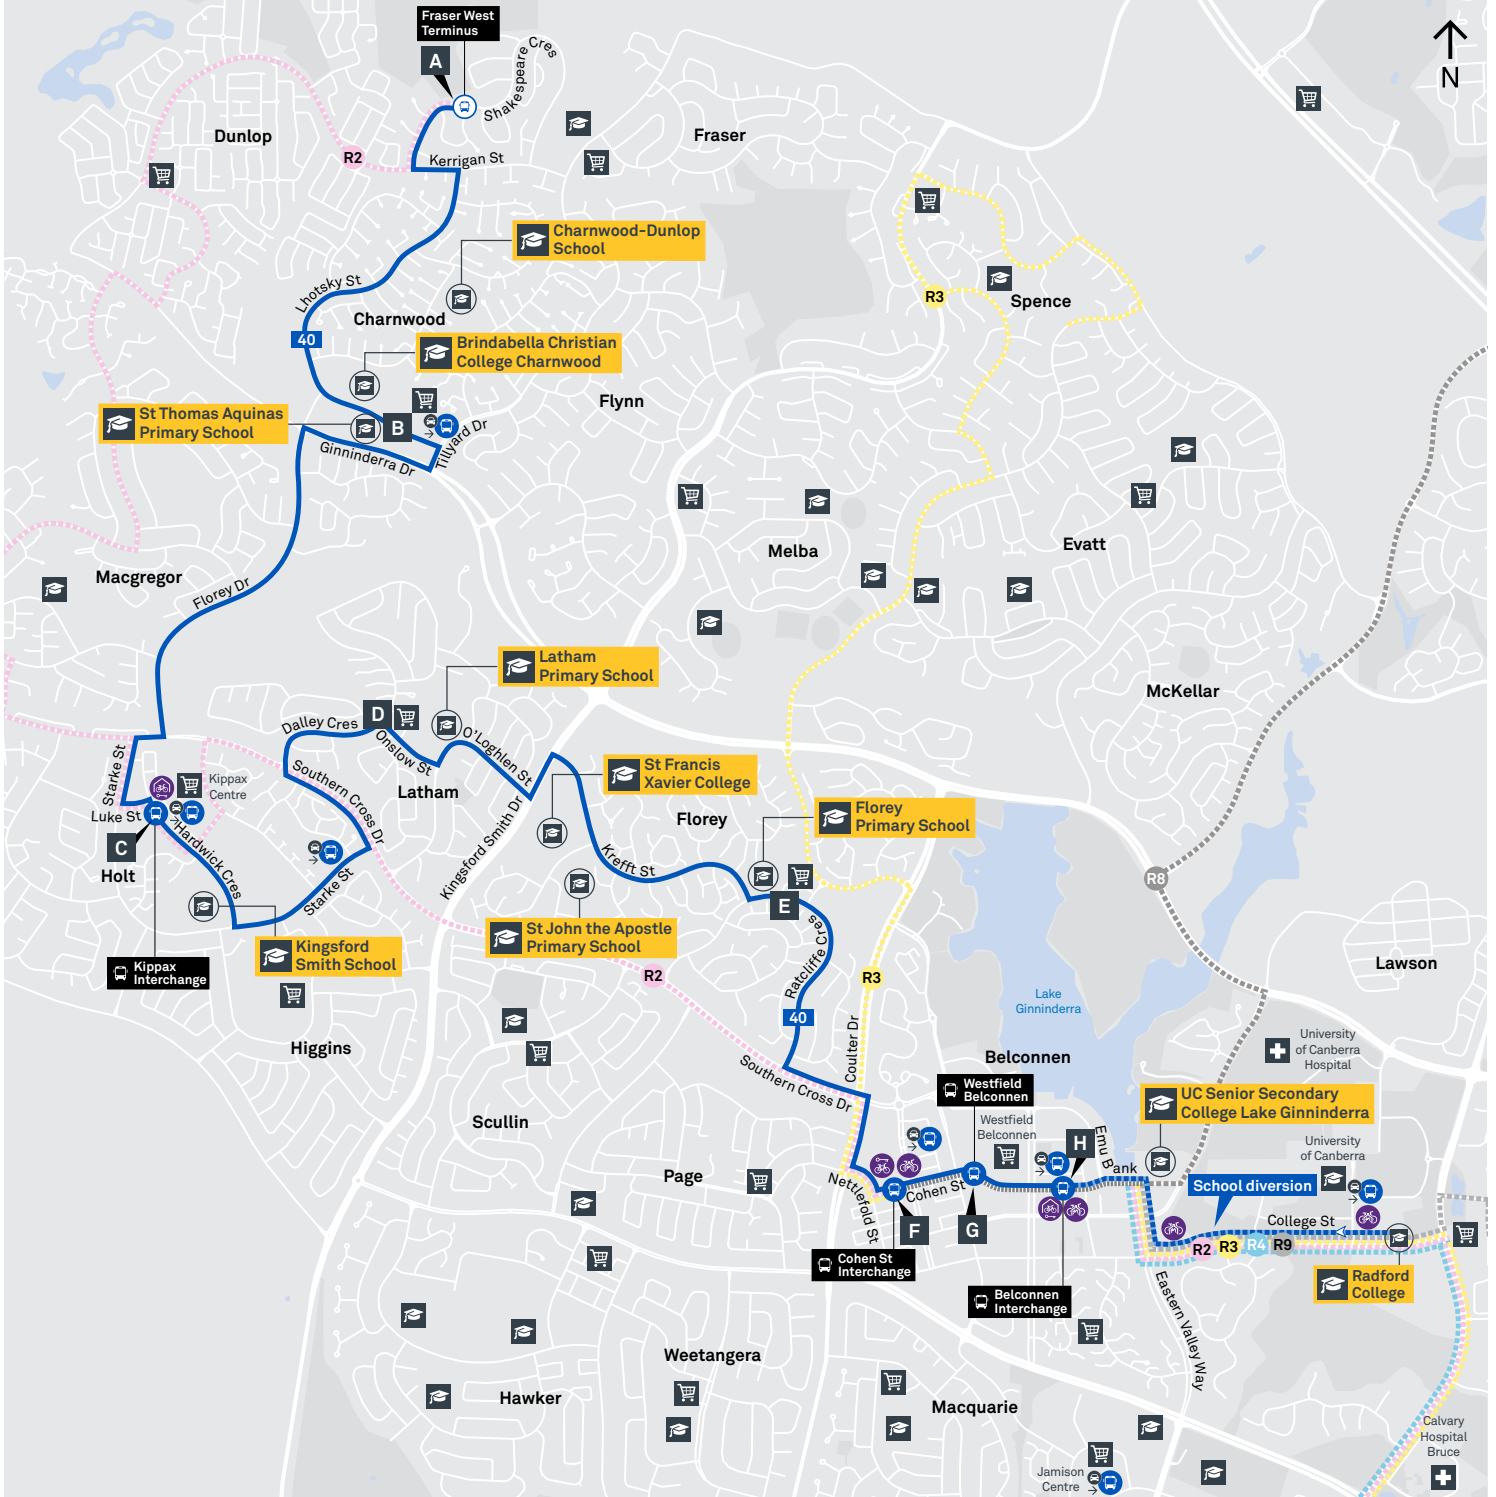

CANBERRA
IS BETTER
CONNECTED

transport.act.gov.au

ACT
Government

Transport
Canberra

BELCONNEN TO FRASER

via Florey and Kippax

Multiple connections available - see station maps for details

R2 to City, Barton, Fyshwick, Fraser & Belconnen

Explanations

H Operates School Holidays Only

R Operates School Days Only and starts from Radford College 8 minutes earlier

S Operates School Days Only

CANBERRA
IS BETTER
CONNECTED

transport.act.gov.au

ACT
Government

CANBERRA
IS BETTER
CONNECTED

transport.act.gov.au

ACT
Government

Transport
Canberra

FRASER TO BELCONNEN

via Kippax and Florey

ROUTE MAP

- Bus route
- Bus station
- Mode interchange
- Educational institution
- Hospital
- Bicycle lockers
- Park and Ride
- R2 RAPID route
- Bus terminus
- 40 Route number
- Shopping centre
- Bicycle rails
- Bicycle cage