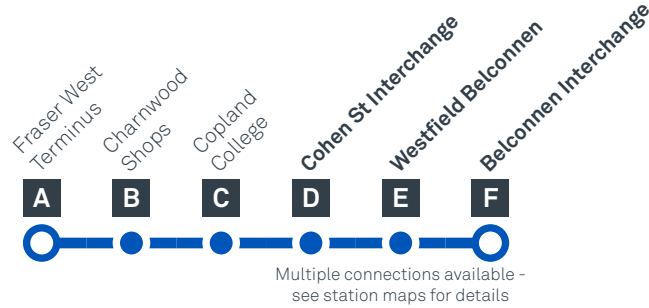

FRASER TO BELCONNEN

via Flynn and Melba

MONDAY TO FRIDAY

AM	41	5:50	5:57	6:04	6:16	6:18	6:20
	41	6:09	6:16	6:23	6:35	6:37	6:39
	41	6:28	6:35	6:42	6:54	6:56	6:58
	41	6:47	6:54	7:01	7:15	7:17	7:19
	41	7:02	7:09	7:17	7:31	7:33	7:35
	41	7:16	7:23	7:31	7:45	7:47	7:49
	41	7:30	7:37	7:45	7:59	8:01	8:03
	41	7:46	7:53	8:01	8:15	8:17	8:19
	41	H8:07	H8:14	H8:22	H8:34	H8:36	H8:38
	41	S8:07	M8:14	S8:25	S8:39	S8:41	S8:43
	41	8:32	8:39	8:47	9:01	9:03	9:05
	41	8:55	9:02	9:10	9:24	9:26	9:28
	41	9:24	9:31	9:38	9:50	9:52	9:54
	41	9:52	9:59	10:06	10:18	10:20	10:22
	41	10:22	10:29	10:36	10:48	10:50	10:52
	41	10:52	10:59	11:06	11:18	11:20	11:22
	41	11:22	11:29	11:36	11:48	11:50	11:52
	41	11:52	11:59	12:06	12:18	12:20	12:22
PM	41	12:22	12:29	12:36	12:48	12:50	12:52
	41	12:52	12:59	1:06	1:18	1:20	1:22
	41	1:22	1:29	1:36	1:48	1:50	1:52
	41	1:52	1:59	2:06	2:18	2:20	2:22
	41	2:22	2:29	2:36	2:48	2:50	2:52
	41	2:52	2:59	3:06	3:18	3:20	3:22
	41	B3:12	S3:24	S3:26	S3:28
	41	3:22	3:29	3:37	3:50	3:52	3:54
	41	3:52	3:59	4:07	4:20	4:22	4:24
	41	4:18	4:25	4:33	4:46	4:48	4:50
	41	4:38	4:45	4:53	5:06	5:08	5:10
	41	4:58	5:05	5:13	5:26	5:28	5:30
	41	5:18	5:25	5:33	5:46	5:48	5:50
	41	5:38	5:45	5:53	6:06	6:08	6:10
	41	5:58	6:05	6:13	6:26	6:28	6:30
	41	6:33	6:40	6:48	7:01	7:03	7:05
	41	7:01	7:08	7:15	7:27	7:29	7:31
	41	8:01	8:08	8:15	8:27	8:29	8:31
	41	9:01	9:08	9:16	9:28	9:30	9:32
	41	10:01	10:08	10:16	10:28	10:30	10:32

Explanations

- B** Operates School Days Only and starts from Melba High School 3 minutes earlier
- H** Operates School Holidays Only
- M** Operates School Days Only and travels via Melba High School
- S** Operates School Days Only

CANBERRA
IS BETTER
CONNECTED

transport.act.gov.au

ACT
Government

Transport
Canberra

FRASER TO BELCONNEN

via Flynn and Melba

41

Multiple connections available - see station maps for details