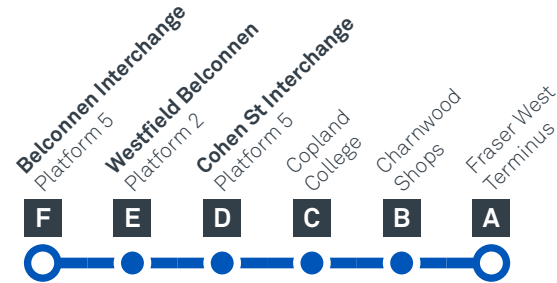

Explanations

- C** Operates School Days Only and starts from Melba High School 8 minutes earlier
- H** Operates School Holidays Only
- M** Operates School Days Only and travels via Melba High School
- R** Operates School Days Only and starts from Radford College 8 minutes earlier
- S** Operates School Days Only

CANBERRA
IS BETTER
CONNECTED

transport.act.gov.au

ACT
Government

Transport
Canberra

BELCONNEN TO FRASER

via Melba and Flynn

Multiple connections available - see station maps for details

SATURDAY