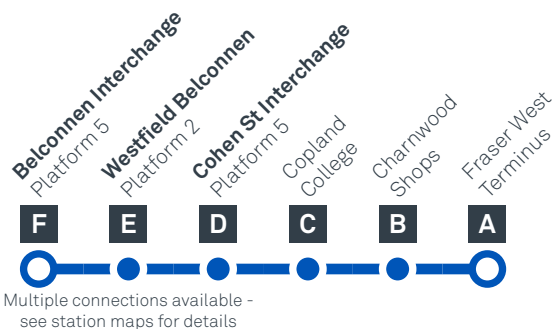

CANBERRA
IS BETTER
CONNECTED

transport.act.gov.au

ACT
Government

Transport
Canberra

BELCONNEN TO FRASER

via Melba and Flynn

41

MONDAY TO FRIDAY

AM	41	6:26	6:28	6:30	6:40	6:47	6:56
	41	6:53	6:55	6:57	7:08	7:16	7:25
	41	7:25	7:27	7:29	7:40	7:48	7:57
	41	7:56	7:58	8:00	8:11	8:19	8:28
	41	H8:17	H8:19	H8:21	H8:32	H8:40	H8:49
	41	S8:17	S8:19	S8:21	M8:32	S8:43	S8:52
	41	S8:28	S8:30	S8:32	S8:43	S8:51	S9:00
	41	H8:37	H8:39	H8:41	H8:52	H9:00	H9:09
	41	8:58	9:00	9:02	9:12	9:20	9:29
	41	9:27	9:29	9:31	9:41	9:48	9:57
	41	9:58	10:00	10:02	10:12	10:19	10:28
	41	10:26	10:28	10:30	10:40	10:47	10:56
	41	10:56	10:58	11:00	11:10	11:17	11:26
	41	11:26	11:28	11:30	11:40	11:47	11:56
	41	11:56	11:58	12:00	12:10	12:17	12:26
PM	41	12:26	12:28	12:30	12:40	12:47	12:56
	41	12:56	12:58	1:00	1:10	1:17	1:26
	41	1:26	1:28	1:30	1:40	1:47	1:56
	41	1:56	1:58	2:00	2:10	2:17	2:26
	41	2:26	2:28	2:30	2:40	2:47	2:56
	41	2:56	2:58	3:00	3:10	3:17	3:26
	41	C3:19	S3:28
	41	S3:12	S3:14	S3:16	S3:26	S3:33	S3:43
	41	3:26	3:28	3:30	3:40	3:47	3:57
	41	H3:46	H3:48	H3:50	H4:00	H4:07	H4:17
	41	R3:53	S3:55	S3:57	S4:07	S4:14	S4:24
	41	4:06	4:08	4:10	4:20	4:27	4:37
	41	S4:16	S4:18	S4:20	S4:30	S4:37	S4:47
	41	4:26	4:28	4:30	4:40	4:47	4:57
	41	4:47	4:49	4:51	5:01	5:08	5:18
	41	5:06	5:08	5:10	5:20	5:27	5:37
	41	5:26	5:28	5:30	5:40	5:47	5:57
	41	5:46	5:48	5:50	6:00	6:07	6:17
	41	6:06	6:08	6:10	6:20	6:27	6:37
	41	6:26	6:28	6:30	6:40	6:47	6:57
	41	6:56	6:58	7:00	7:10	7:17	7:26
	41	7:26	7:28	7:30	7:40	7:47	7:56
	41	7:56	7:58	8:00	8:10	8:17	8:26
	41	8:26	8:28	8:30	8:40	8:47	8:56
	41	9:26	9:28	9:30	9:40	9:47	9:56
	41	10:26	10:28	10:30	10:40	10:47	10:56

Explanations

- C** Operates School Days Only and starts from Melba High School 8 minutes earlier
- H** Operates School Holidays Only
- M** Operates School Days Only and travels via Melba High School
- R** Operates School Days Only and starts from Radford College 8 minutes earlier
- S** Operates School Days Only