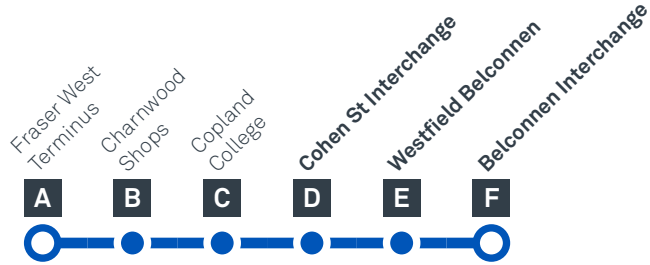

Explanations

- B** Operates School Days Only and starts from Melba High School 3 minutes earlier
- H** Operates School Holidays Only
- M** Operates School Days Only and travels via Melba High School
- S** Operates School Days Only

CANBERRA
IS BETTER
CONNECTED

transport.act.gov.au

ACT
Government

Transport
Canberra

FRASER TO BELCONNEN

via Flynn and Melba

41

Multiple connections available - see station maps for details