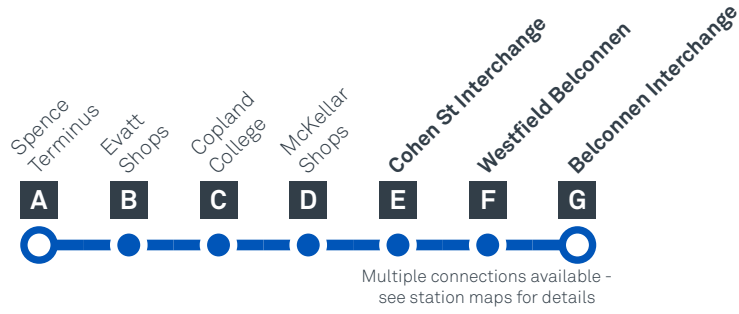

CANBERRA
IS BETTER
CONNECTED

transport.act.gov.au

ACT
Government

Transport
Canberra

SPENCE TO BELCONNEN

via Evatt and McKellar

SATURDAY

AM	43	6:08	6:12	6:16	6:19	6:32	6:34	6:36
	43	7:08	7:12	7:16	7:19	7:32	7:34	7:36
	43	8:08	8:12	8:16	8:19	8:32	8:34	8:36
	43	9:08	9:12	9:16	9:19	9:32	9:34	9:36
	43	10:08	10:12	10:16	10:19	10:32	10:34	10:36
	43	11:08	11:12	11:16	11:19	11:32	11:34	11:36
PM	43	12:08	12:12	12:16	12:19	12:32	12:34	12:36
	43	1:08	1:12	1:16	1:19	1:32	1:34	1:36
	43	2:08	2:12	2:16	2:19	2:32	2:34	2:36
	43	3:08	3:12	3:16	3:19	3:32	3:34	3:36
	43	4:08	4:12	4:16	4:19	4:32	4:34	4:36
	43	5:08	5:12	5:16	5:19	5:32	5:34	5:36
	43	6:08	6:12	6:16	6:19	6:32	6:34	6:36
	43	7:08	7:12	7:16	7:19	7:32	7:34	7:36
	43	8:08	8:12	8:16	8:19	8:32	8:34	8:36
	43	9:08	9:12	9:16	9:19	9:32	9:34	9:36
	43	10:08	10:12	10:16	10:19	10:32	10:34	10:36
	43	11:08	11:12	11:16	11:19	11:32	11:34	11:36

CANBERRA IS BETTER CONNECTED

transport.act.gov.au

ACT Government

Transport Canberra

BELCONNEN TO SPENCE

via McKellar and Evatt

43

Multiple connections available - see station maps for details