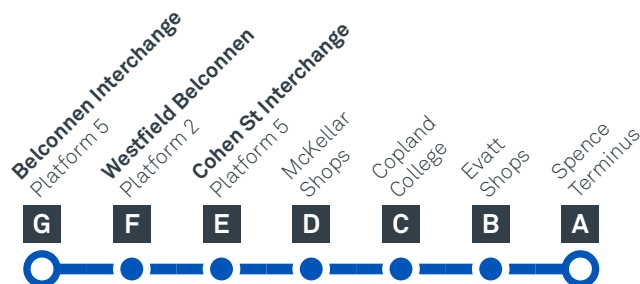

BELCONNEN TO SPENCE

via McKellar and Evatt

43

Multiple connections available - see station maps for details

SATURDAY

AM	43	6:34	6:36	6:38	6:51	6:55	6:58	7:03
	43	7:34	7:36	7:38	7:51	7:55	7:58	8:03
	43	8:34	8:36	8:38	8:51	8:55	8:58	9:03
	43	9:34	9:36	9:38	9:51	9:55	9:58	10:03
	43	10:34	10:36	10:38	10:51	10:55	10:58	11:03
	43	11:34	11:36	11:38	11:51	11:55	11:58	12:03
PM	43	12:34	12:36	12:38	12:51	12:55	12:58	1:03
	43	1:34	1:36	1:38	1:51	1:55	1:58	2:03
	43	2:34	2:36	2:38	2:51	2:55	2:58	3:03
	43	3:34	3:36	3:38	3:51	3:55	3:58	4:03
	43	4:34	4:36	4:38	4:51	4:55	4:58	5:03
	43	5:34	5:36	5:38	5:51	5:55	5:58	6:03
	43	6:34	6:36	6:38	6:51	6:55	6:58	7:03
	43	7:34	7:36	7:38	7:51	7:55	7:58	8:03
	43	8:34	8:36	8:38	8:51	8:55	8:58	9:03
	43	9:34	9:36	9:38	9:51	9:55	9:58	10:03
	43	10:34	10:36	10:38	10:51	10:55	10:58	11:03
	43	11:34	11:36	11:38	11:51	11:55	11:58	12:03

SUNDAY AND PUBLIC HOLIDAYS

AM	43	7:34	7:36	7:38	7:51	7:55	7:58	8:03
	43	8:34	8:36	8:38	8:51	8:55	8:58	9:03
	43	9:34	9:36	9:38	9:51	9:55	9:58	10:03
	43	10:34	10:36	10:38	10:51	10:55	10:58	11:03
	43	11:34	11:36	11:38	11:51	11:55	11:58	12:03
PM	43	12:34	12:36	12:38	12:51	12:55	12:58	1:03
	43	1:34	1:36	1:38	1:51	1:55	1:58	2:03
	43	2:34	2:36	2:38	2:51	2:55	2:58	3:03
	43	3:34	3:36	3:38	3:51	3:55	3:58	4:03
	43	4:34	4:36	4:38	4:51	4:55	4:58	5:03
	43	5:34	5:36	5:38	5:51	5:55	5:58	6:03
	43	6:34	6:36	6:38	6:51	6:55	6:58	7:03
	43	7:34	7:36	7:38	7:51	7:55	7:58	8:03
	43	8:34	8:36	8:38	8:51	8:55	8:58	9:03

CANBERRA
IS BETTER
CONNECTED

transport.act.gov.au

ACT
Government

Transport
Canberra