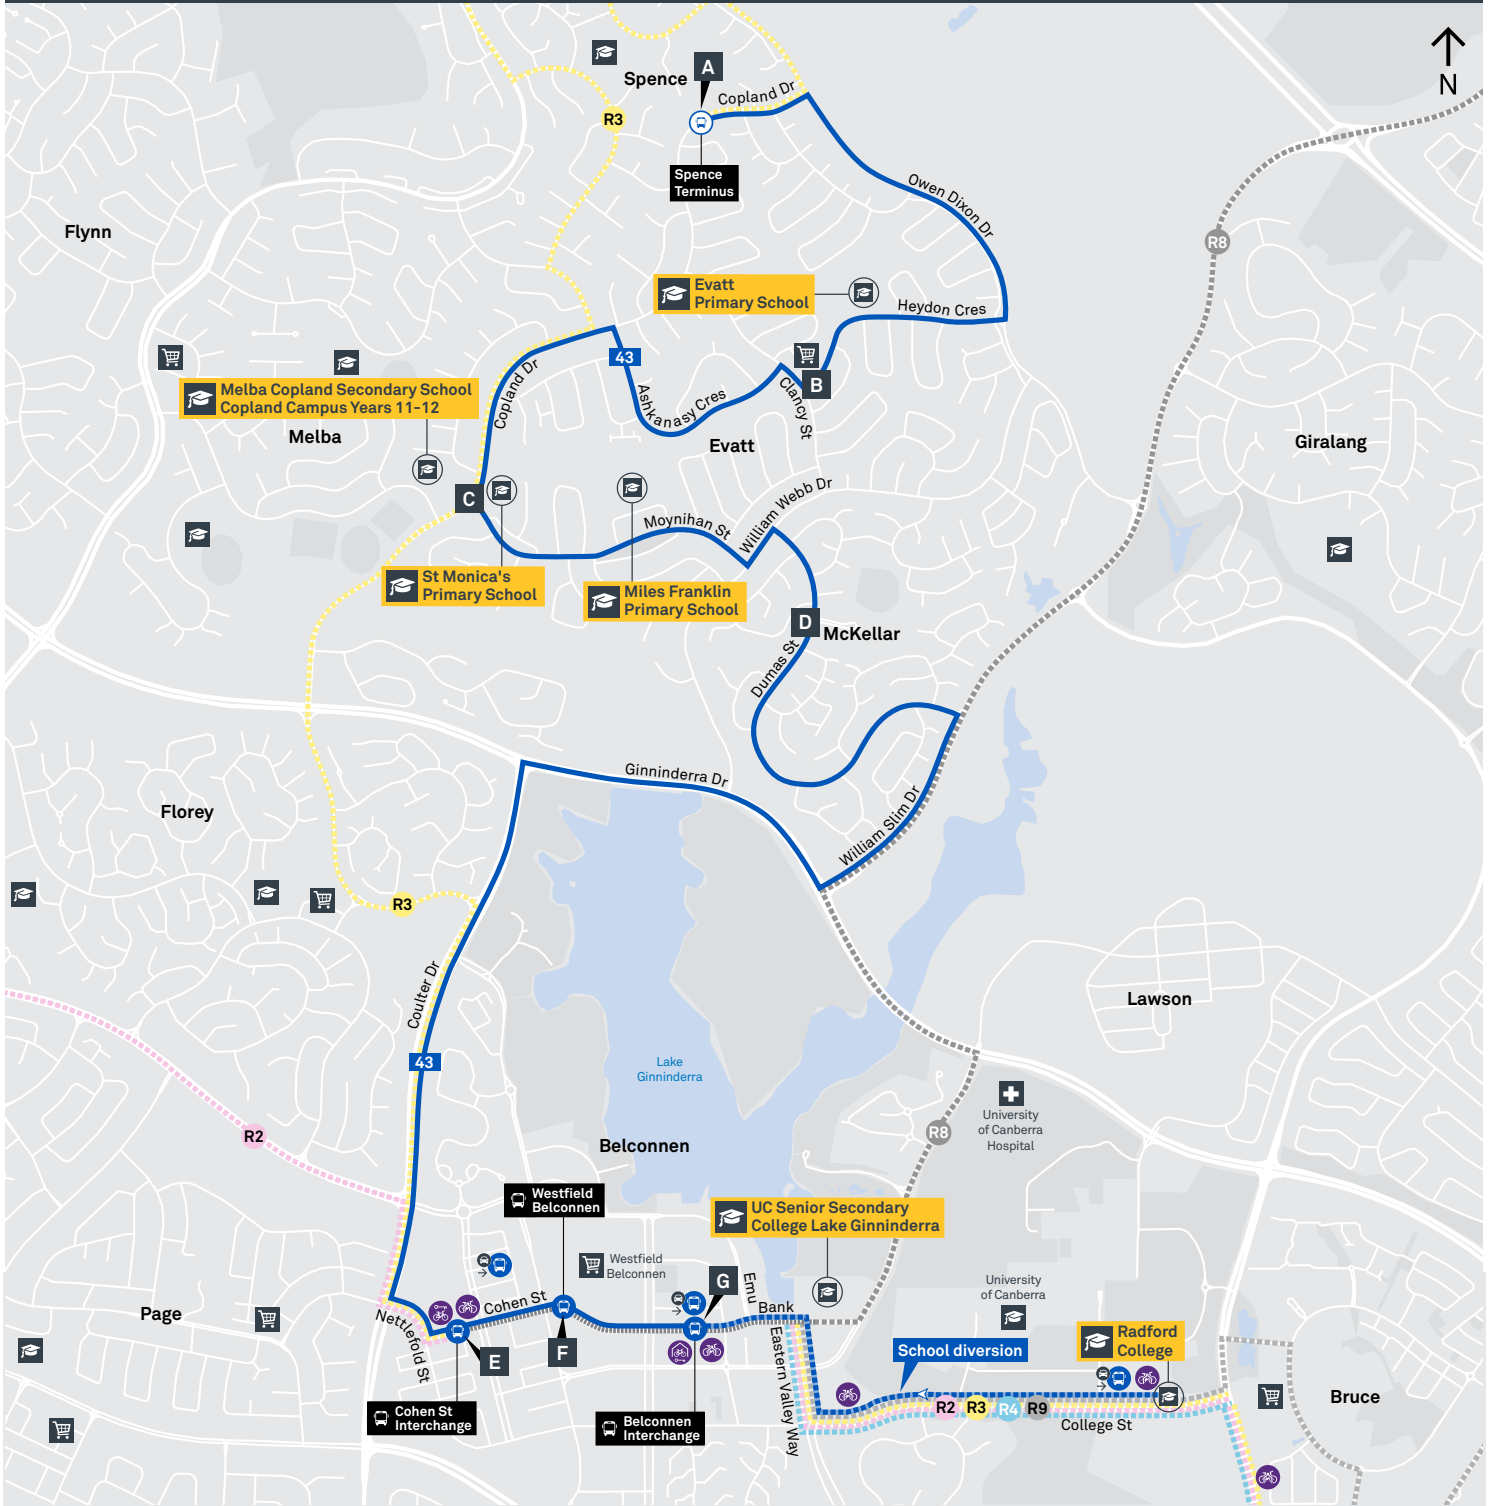

Transport
Canberra

BELCONNEN TO SPENCE

via McKellar and Evatt

43

Multiple connections available - see station maps for details

SATURDAY

AM	43	6:34	6:36	6:38	6:51	6:55	6:58	7:03
	43	7:34	7:36	7:38	7:51	7:55	7:58	8:03
	43	8:34	8:36	8:38	8:51	8:55	8:58	9:03
	43	9:34	9:36	9:38	9:51	9:55	9:58	10:03
	43	10:34	10:36	10:38	10:51	10:55	10:58	11:03
	43	11:34	11:36	11:38	11:51	11:55	11:58	12:03
PM	43	12:34	12:36	12:38	12:51	12:55	12:58	1:03
	43	1:34	1:36	1:38	1:51	1:55	1:58	2:03
	43	2:34	2:36	2:38	2:51	2:55	2:58	3:03
	43	3:34	3:36	3:38	3:51	3:55	3:58	4:03
	43	4:34	4:36	4:38	4:51	4:55	4:58	5:03
	43	5:34	5:36	5:38	5:51	5:55	5:58	6:03
	43	6:34	6:36	6:38	6:51	6:55	6:58	7:03
	43	7:34	7:36	7:38	7:51	7:55	7:58	8:03
	43	8:34	8:36	8:38	8:51	8:55	8:58	9:03
	43	9:34	9:36	9:38	9:51	9:55	9:58	10:03
	43	10:34	10:36	10:38	10:51	10:55	10:58	11:03
	43	11:34	11:36	11:38	11:51	11:55	11:58	12:03

CANBERRA
IS BETTER
CONNECTED

transport.act.gov.au

ACT
Government

Transport
Canberra

SPENCE TO BELCONNEN via Evatt and McKellar

43

ROUTE MAP

- Bus route
- Bus station
- Mode interchange
- Educational institution
- Hospital
- Bicycle lockers
- Park and Ride
- R2 RAPID route
- Bus terminus
- 43 Route number
- Shopping centre
- Bicycle rails
- Bicycle cage