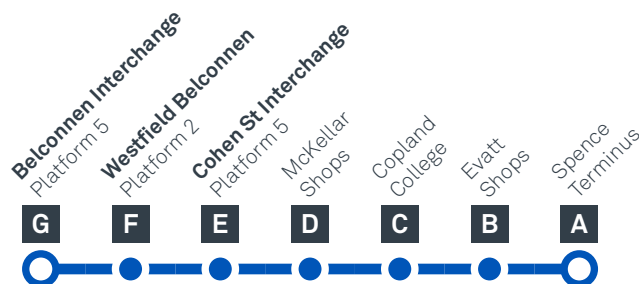

CANBERRA IS BETTER CONNECTED

transport.act.gov.au

ACT Government

Transport Canberra

BELCONNEN TO SPENCE

via McKellar and Evatt

43

Multiple connections available - see station maps for details

MONDAY TO FRIDAY

AM	43	6:22	6:24	6:26	6:37	6:40	6:44	6:49
	43	6:55	6:57	6:59	7:12	7:16	7:19	7:24
	43	7:21	7:23	7:25	7:38	7:42	7:45	7:50
	43	7:51	7:53	7:55	8:08	8:12	8:15	8:20
	43	8:21	8:23	8:25	8:38	8:42	8:45	8:50
	43	8:50	8:52	8:54	9:07	9:11	9:14	9:19
	43	9:20	9:22	9:24	9:37	9:41	9:45	9:50
	43	9:50	9:52	9:54	10:07	10:11	10:15	10:20
	43	10:20	10:22	10:24	10:37	10:41	10:45	10:50
	43	10:50	10:52	10:54	11:07	11:11	11:15	11:20
	43	11:20	11:22	11:24	11:37	11:41	11:45	11:50
	43	11:50	11:52	11:54	12:07	12:11	12:15	12:20
PM	43	12:20	12:22	12:24	12:37	12:41	12:45	12:50
	43	12:50	12:52	12:54	1:07	1:11	1:15	1:20
	43	1:20	1:22	1:24	1:37	1:41	1:45	1:50
	43	1:50	1:52	1:54	2:07	2:11	2:15	2:20
	43	2:20	2:22	2:24	2:37	2:41	2:45	2:50
	43	2:49	2:51	2:53	3:06	3:10	3:14	3:19
	43	S3:06	S3:08	S3:10	S3:23	S3:27	S3:31	S3:36
	43	H3:19	H3:21	H3:23	H3:36	H3:41	H3:45	H3:50
	43	S3:23	S3:25	S3:27	S3:41	S3:46	S3:50	S3:55
	43	3:41	3:43	3:45	3:59	4:04	4:08	4:13
	43	R3:52	S3:54	S3:56	S4:10	S4:15	S4:19	S4:24
	43	4:01	4:03	4:05	4:19	4:24	4:28	4:33
	43	4:21	4:23	4:25	4:39	4:44	4:48	4:53
	43	4:41	4:43	4:45	4:59	5:04	5:08	5:13
	43	5:01	5:03	5:05	5:19	5:24	5:28	5:33
	43	5:21	5:23	5:25	5:39	5:44	5:48	5:53
	43	5:41	5:43	5:45	5:59	6:04	6:08	6:13
	43	6:01	6:03	6:05	6:19	6:24	6:28	6:33
	43	6:21	6:23	6:25	6:39	6:44	6:48	6:53
	43	6:43	6:45	6:47	7:01	7:04	7:07	7:12
	43	7:13	7:15	7:17	7:29	7:32	7:35	7:40
	43	7:43	7:45	7:47	7:59	8:02	8:05	8:10
	43	8:43	8:45	8:47	8:59	9:02	9:05	9:10
	43	9:43	9:45	9:47	9:57	10:00	10:03	10:08
	43	10:43	10:45	10:47	10:57	11:00	11:03	11:08

Explanations

H Operates School Holidays Only

R Operates School Days Only and starts from Radford College 8 minutes earlier

S Operates School Days Only

CANBERRA
IS BETTER
CONNECTED

transport.act.gov.au

ACT
Government