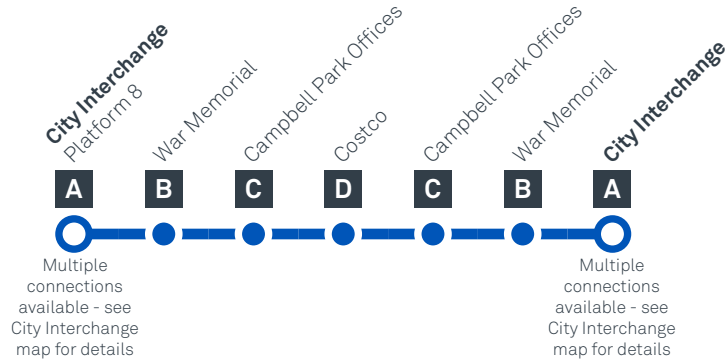

MAJURA PARK LOOP via Campbell Park Offices

MONDAY TO FRIDAY

AM	54	6:08	6:14	6:18	6:25	6:35	6:47
	54	6:38	6:44	6:48	6:55	7:06	7:20
	54	7:08	7:16	7:22	7:29	7:40	7:54
	54	7:36	7:44	7:50	7:57	8:08	8:22
	54	8:06	8:14	8:20	8:27	8:38	8:52
	54	8:31	8:39	8:45	8:52	9:01	9:06	9:20
	54	9:01	9:09	9:15	9:22	9:31	9:36	9:49
	54	10:01	10:09	10:14	10:21	10:29	10:34	10:47
	54	11:01	11:09	11:14	11:21	11:29	11:34	11:47
PM	54	12:01	12:09	12:14	12:21	12:29	12:34	12:47
	54	1:01	1:09	1:14	1:21	1:29	1:34	1:47
	54	2:01	2:09	2:14	2:21	2:29	2:34	2:47
	54	3:01	3:09	3:14	3:21	3:29	3:35	3:50
	54	3:45	3:54	4:00	4:08	4:17	4:23	4:38
	54	4:14	4:23	4:29	4:37	4:46	4:52	5:07
	54	4:45	4:54	5:00	5:08	5:17	5:23	5:38
	54	5:15	5:24	5:30	5:38	5:47	5:53	6:08
	54	5:45	5:54	6:00	6:08	6:17	6:23	6:38
	54	6:15	6:24	6:30	6:38	6:47	6:53	7:07
	54	6:45	6:54	7:05	7:13	7:23
	54	7:15	7:24	7:34	7:42	7:52
	54	7:55	8:04	8:14	8:22	8:32
	54	8:55	9:04	9:14	9:22	9:32

CANBERRA
IS BETTER
CONNECTED

transport.act.gov.au

ACT
Government

Transport
Canberra

MAJURA PARK LOOP via Campbell Park Offices

SATURDAY

AM	54	6:56	7:04	7:12	7:20	7:30
	54	7:56	8:04	8:12	8:20	8:30
	54	8:56	9:04	9:12	9:20	9:30
	54	9:56	10:04	10:12	10:20	10:30
	54	10:56	11:04	11:12	11:20	11:30
	54	11:56	12:04	12:12	12:20	12:30
PM	54	12:56	1:04	1:12	1:20	1:30
	54	1:56	2:04	2:12	2:20	2:30
	54	2:56	3:04	3:12	3:20	3:30
	54	3:56	4:04	4:12	4:20	4:30
	54	4:56	5:04	5:12	5:20	5:30
	54	5:56	6:04	6:12	6:20	6:30
	54	6:56	7:04	7:12	7:20	7:30
	54	7:56	8:04	8:12	8:20	8:30

CANBERRA
IS BETTER
CONNECTED

transport.act.gov.au

ACT
Government

Transport
Canberra

MAJURA PARK LOOP via Campbell Park Offices

ROUTE MAP

- Bus route
- ⋯ Peak bus route
- R2 **RAPID** route
- Bus station
- Bus terminus
- Mode interchange
- 54 Route number
- Shopping centre
- Educational institution
- Hospital
- Bicycle rails
- Bicycle lockers
- Bicycle cage
- Park and Ride