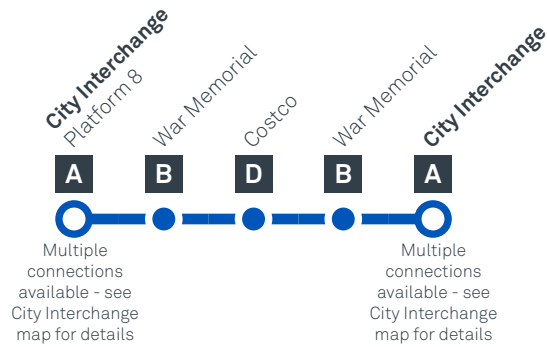

MAJURA PARK LOOP via Campbell Park Offices

MONDAY TO FRIDAY

AM	54	6:08	6:14	6:18	6:25	6:35	6:47
	54	6:38	6:44	6:48	6:55	7:06	7:20
	54	7:08	7:16	7:22	7:29	7:40	7:54
	54	7:36	7:44	7:50	7:57	8:08	8:22
	54	8:06	8:14	8:20	8:27	8:38	8:52
	54	8:31	8:39	8:45	8:52	9:01	9:06	9:20
	54	9:01	9:09	9:15	9:22	9:31	9:36	9:49
	54	10:01	10:09	10:14	10:21	10:29	10:34	10:47
	54	11:01	11:09	11:14	11:21	11:29	11:34	11:47
PM	54	12:01	12:09	12:14	12:21	12:29	12:34	12:47
	54	1:01	1:09	1:14	1:21	1:29	1:34	1:47
	54	2:01	2:09	2:14	2:21	2:29	2:34	2:47
	54	3:01	3:09	3:14	3:21	3:29	3:35	3:50
	54	3:45	3:54	4:00	4:08	4:17	4:23	4:38
	54	4:14	4:23	4:29	4:37	4:46	4:52	5:07
	54	4:45	4:54	5:00	5:08	5:17	5:23	5:38
	54	5:15	5:24	5:30	5:38	5:47	5:53	6:08
	54	5:45	5:54	6:00	6:08	6:17	6:23	6:38
	54	6:15	6:24	6:30	6:38	6:47	6:53	7:07
	54	6:45	6:54	7:05	7:13	7:23
	54	7:15	7:24	7:34	7:42	7:52
	54	7:55	8:04	8:14	8:22	8:32
	54	8:55	9:04	9:14	9:22	9:32

CANBERRA
IS BETTER
CONNECTED

transport.act.gov.au

ACT
Government

Transport
Canberra

MAJURA PARK LOOP via Campbell Park Offices

SATURDAY

AM	54	6:56	7:04	7:12	7:20	7:30
	54	7:56	8:04	8:12	8:20	8:30
	54	8:56	9:04	9:12	9:20	9:30
	54	9:56	10:04	10:12	10:20	10:30
	54	10:56	11:04	11:12	11:20	11:30
	54	11:56	12:04	12:12	12:20	12:30
PM	54	12:56	1:04	1:12	1:20	1:30
	54	1:56	2:04	2:12	2:20	2:30
	54	2:56	3:04	3:12	3:20	3:30
	54	3:56	4:04	4:12	4:20	4:30
	54	4:56	5:04	5:12	5:20	5:30
	54	5:56	6:04	6:12	6:20	6:30
	54	6:56	7:04	7:12	7:20	7:30
	54	7:56	8:04	8:12	8:20	8:30

CANBERRA
IS BETTER
CONNECTED

transport.act.gov.au

ACT
Government

Transport
Canberra

MAJURA PARK LOOP via Campbell Park Offices

ROUTE MAP

- Bus route
- ⋯ Peak bus route
- R2 **RAPID** route
- Bus station
- Bus terminus
- Mode interchange
- 54 Route number
- Shopping centre
- Educational institution
- Hospital
- Bicycle rails
- Bicycle lockers
- Bicycle cage
- Park and Ride