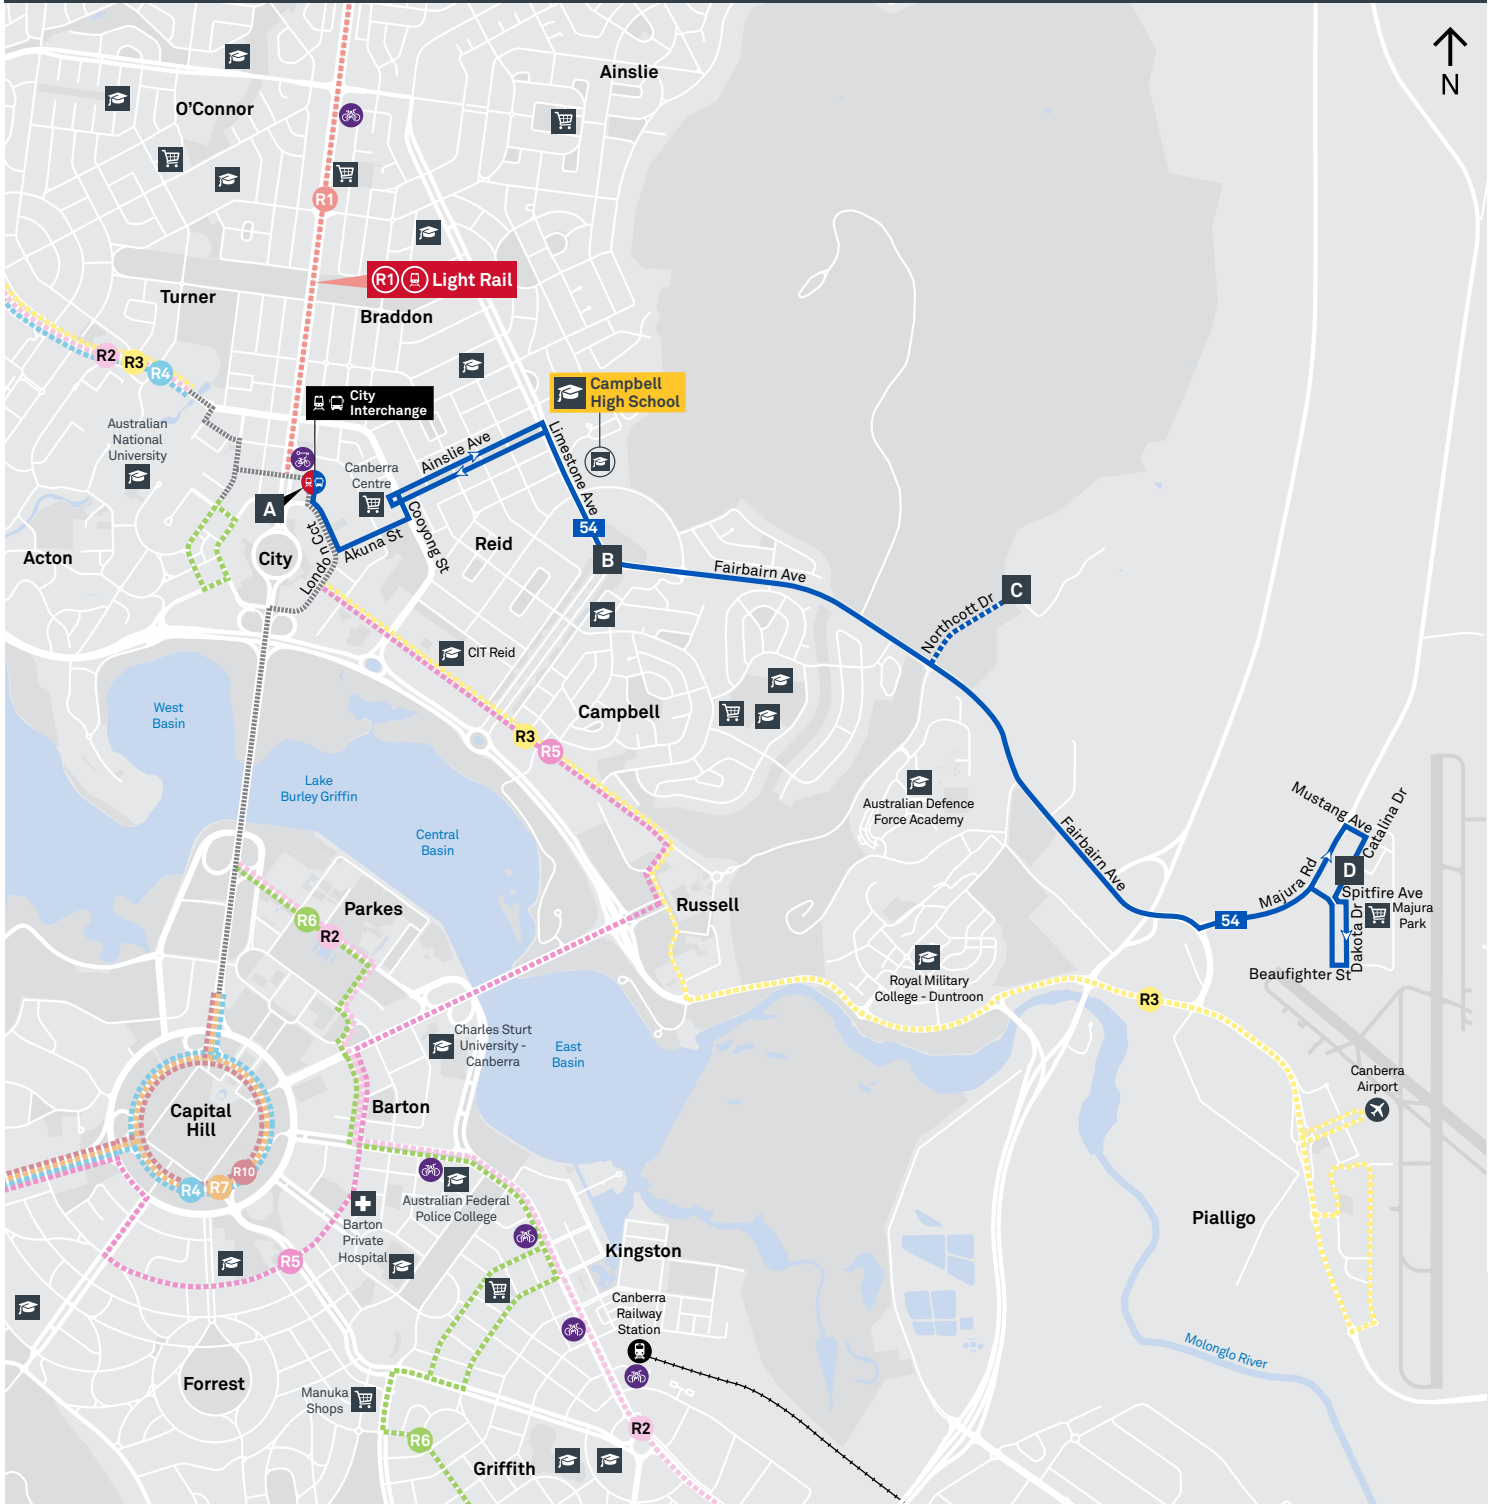

MAJURA PARK LOOP via Campbell Park Offices

MONDAY TO FRIDAY

AM	54	6:08	6:14	6:18	6:25	6:35	6:47
	54	6:38	6:44	6:48	6:55	7:06	7:20
	54	7:08	7:16	7:22	7:29	7:40	7:54
	54	7:36	7:44	7:50	7:57	8:08	8:22
	54	8:06	8:14	8:20	8:27	8:38	8:52
	54	8:31	8:39	8:45	8:52	9:01	9:06	9:20
	54	9:01	9:09	9:15	9:22	9:31	9:36	9:49
	54	10:01	10:09	10:14	10:21	10:29	10:34	10:47
	54	11:01	11:09	11:14	11:21	11:29	11:34	11:47
PM	54	12:01	12:09	12:14	12:21	12:29	12:34	12:47
	54	1:01	1:09	1:14	1:21	1:29	1:34	1:47
	54	2:01	2:09	2:14	2:21	2:29	2:34	2:47
	54	3:01	3:09	3:14	3:21	3:29	3:35	3:50
	54	3:45	3:54	4:00	4:08	4:17	4:23	4:38
	54	4:14	4:23	4:29	4:37	4:46	4:52	5:07
	54	4:45	4:54	5:00	5:08	5:17	5:23	5:38
	54	5:15	5:24	5:30	5:38	5:47	5:53	6:08
	54	5:45	5:54	6:00	6:08	6:17	6:23	6:38
	54	6:15	6:24	6:30	6:38	6:47	6:53	7:07
	54	6:45	6:54	7:05	7:13	7:23
	54	7:15	7:24	7:34	7:42	7:52
	54	7:55	8:04	8:14	8:22	8:32
	54	8:55	9:04	9:14	9:22	9:32

CANBERRA
IS BETTER
CONNECTED

transport.act.gov.au

ACT
Government

Transport
Canberra

MAJURA PARK LOOP via Campbell Park Offices

SATURDAY

AM	54	6:56	7:04	7:12	7:20	7:30
	54	7:56	8:04	8:12	8:20	8:30
	54	8:56	9:04	9:12	9:20	9:30
	54	9:56	10:04	10:12	10:20	10:30
	54	10:56	11:04	11:12	11:20	11:30
	54	11:56	12:04	12:12	12:20	12:30
PM	54	12:56	1:04	1:12	1:20	1:30
	54	1:56	2:04	2:12	2:20	2:30
	54	2:56	3:04	3:12	3:20	3:30
	54	3:56	4:04	4:12	4:20	4:30
	54	4:56	5:04	5:12	5:20	5:30
	54	5:56	6:04	6:12	6:20	6:30
	54	6:56	7:04	7:12	7:20	7:30
	54	7:56	8:04	8:12	8:20	8:30

CANBERRA
IS BETTER
CONNECTED

transport.act.gov.au

ACT
Government

Transport
Canberra

MAJURA PARK LOOP via Campbell Park Offices

ROUTE MAP

- Bus route
- ⋯ Peak bus route
- R2 **RAPID** route
- Bus station
- Bus terminus
- Mode interchange
- 54 Route number
- Shopping centre
- Educational institution
- Hospital
- Bicycle rails
- Bicycle lockers
- Bicycle cage
- Park and Ride