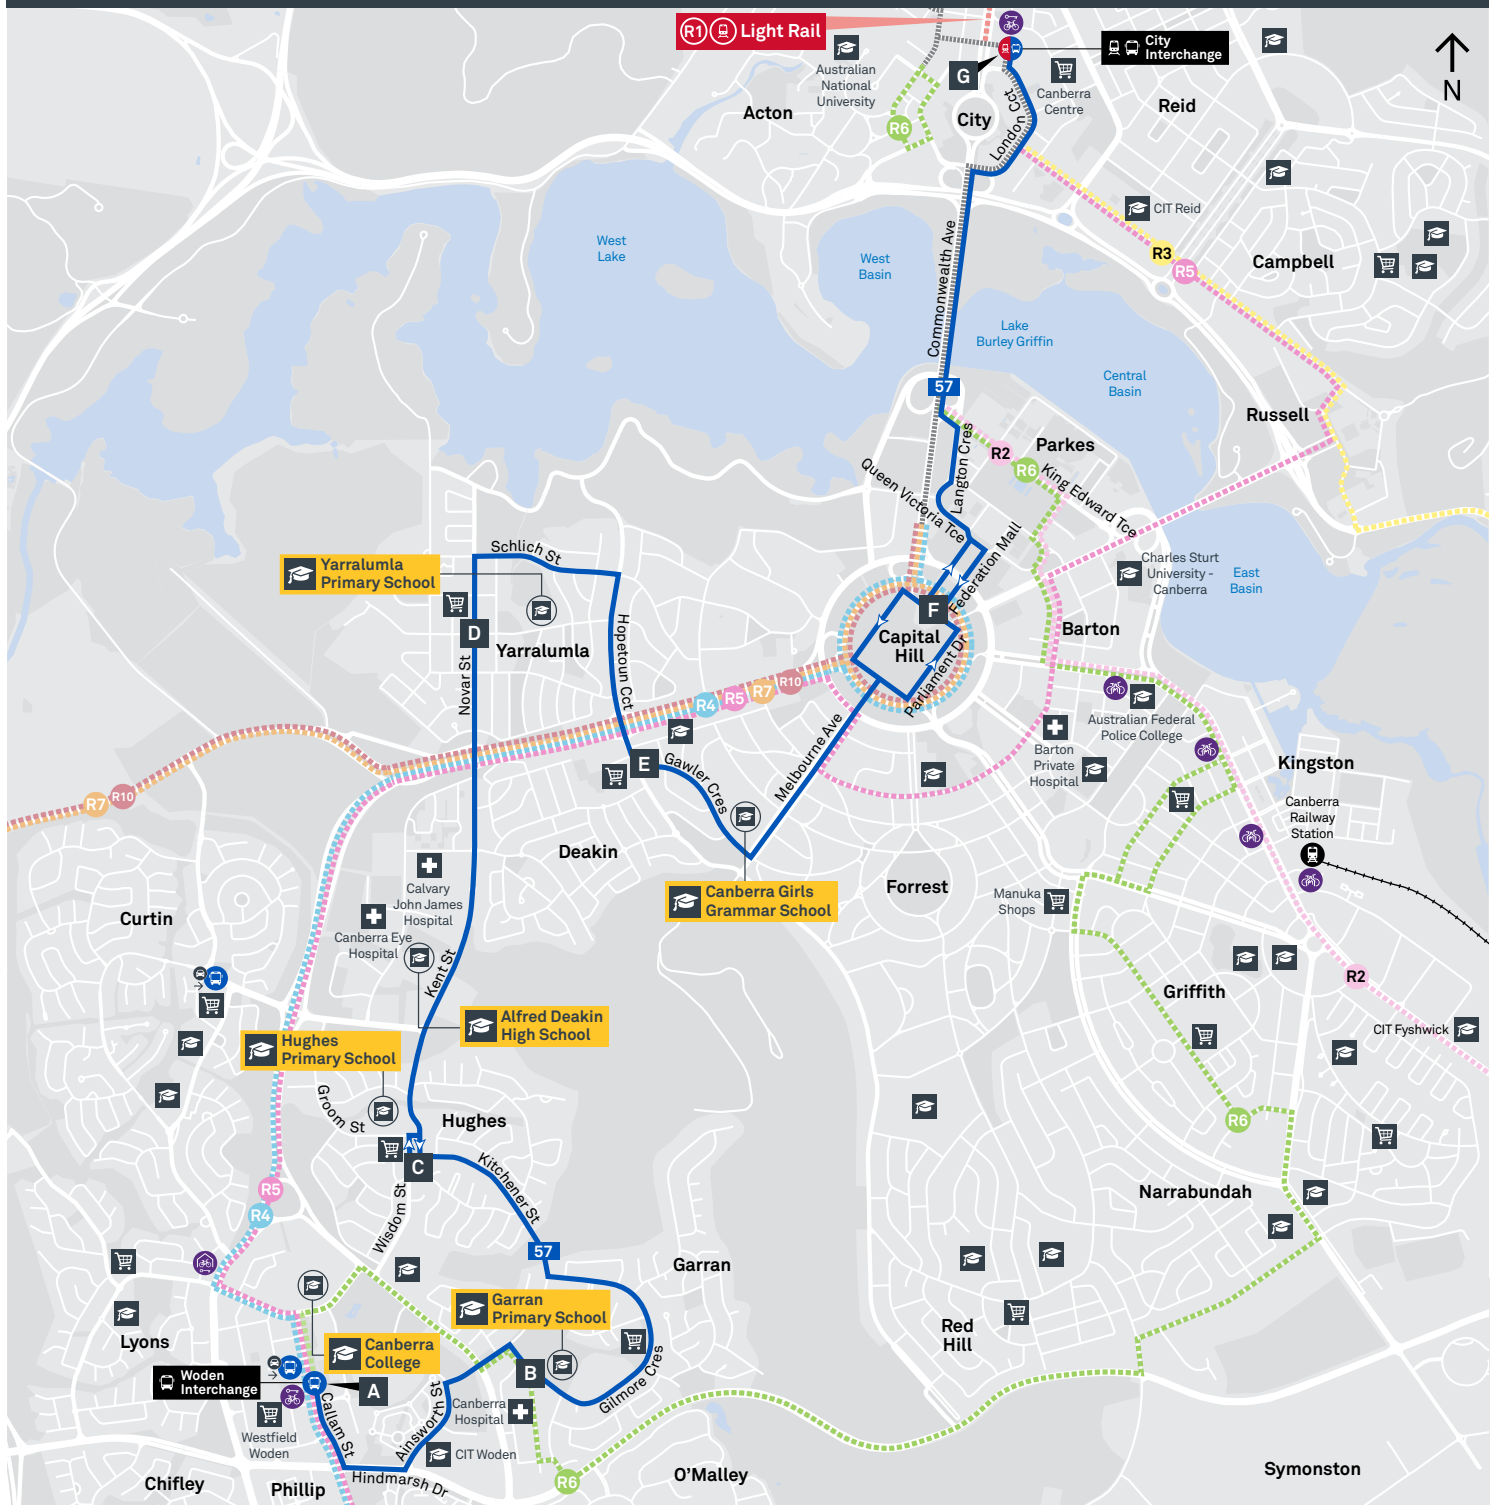

# CITY TO WODEN

# CITY TO WODEN via Yarralumla and Hughes

# WODEN TO CITY via Hughes and Yarralumla

## ROUTE MAP

- Bus route
- Bus station
- Mode interchange
- Educational institution
- Hospital
- Bicycle lockers
- Park and Ride
- R2 RAPID route
- Bus terminus
- Route number
- Shopping centre
- Bicycle rails
- Bicycle cage