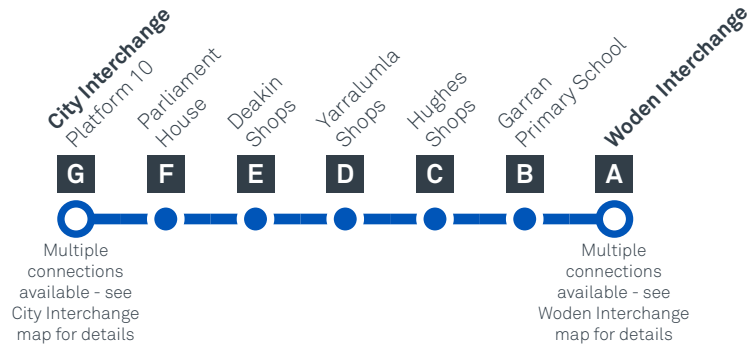

CITY TO WODEN

via Yarralumla and Hughes

MONDAY TO FRIDAY

AM	57	6:07	6:14	6:21	6:27	6:34	6:41	6:49
	57	6:37	6:44	6:51	6:57	7:05	7:13	7:23
	57	6:56	7:04	7:12	7:19	7:27	7:35	7:45
	57	7:15	7:24	7:32	7:39	7:47	7:55	8:05
	57	7:35	7:44	7:52	7:59	8:07	8:15	8:25
	57	7:56	8:05	8:13	8:20	8:28	8:36	8:46
	57	8:16	8:25	8:33	8:40	8:48	8:56	9:06
	57	8:35	8:44	8:52	8:59	9:07	9:15	9:25
	57	8:56	9:05	9:13	9:20	9:28	9:35	9:43
	57	9:22	9:31	9:38	9:44	9:51	9:57	10:05
	57	9:52	10:00	10:07	10:13	10:20	10:26	10:34
	57	10:22	10:30	10:37	10:43	10:50	10:56	11:04
	57	10:52	11:00	11:07	11:13	11:20	11:26	11:34
	57	11:22	11:30	11:37	11:43	11:50	11:56	12:04
	57	11:52	12:00	12:07	12:13	12:20	12:26	12:34
PM	57	12:22	12:30	12:37	12:43	12:50	12:56	1:04
	57	12:52	1:00	1:07	1:13	1:20	1:26	1:34
	57	1:22	1:30	1:37	1:43	1:50	1:56	2:04
	57	1:52	2:00	2:07	2:13	2:20	2:26	2:34
	57	2:22	2:30	2:37	2:43	2:50	2:56	3:04
	57	2:52	3:00	3:07	3:13	3:20	3:26	3:36
	57	3:22	3:30	3:39	3:46	3:54	4:02	4:14
	57	3:55	4:04	4:13	4:20	4:28	4:36	4:48
	57	4:27	4:36	4:45	4:52	5:00	5:08	5:20
	57	4:47	4:56	5:05	5:12	5:20	5:28	5:40
	57	5:01	5:10	5:19	5:26	5:34	5:42	5:54
	57	5:17	5:26	5:35	5:42	5:50	5:58	6:10
	57	5:36	5:45	5:54	6:01	6:09	6:17	6:29
	57	5:56	6:05	6:14	6:21	6:29	6:37	6:49
	57	6:16	6:25	6:34	6:41	6:49	6:57	7:08
	57	6:44	6:53	7:02	7:09	7:16	7:23	7:33
	57	7:14	7:21	7:29	7:36	7:43	7:50	8:00
	57	7:44	7:51	7:59	8:06	8:13	8:20	8:30
	57	8:21	8:28	8:36	8:43	8:50	8:57	9:06
	57	9:21	9:28	9:35	9:41	9:47	9:53	10:01
	57	10:21	10:28	10:35	10:41	10:47	10:53	11:01

CANBERRA
IS BETTER
CONNECTED

transport.act.gov.au

ACT
Government

Transport
Canberra