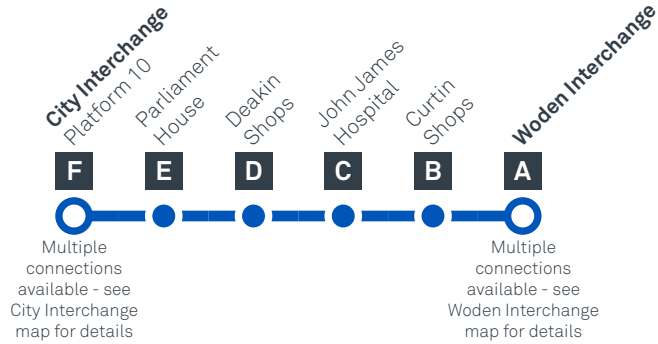

Explanations

- A** Operates School Days Only and travels via Alfred Deakin High School
- E** Operates School Days Only and starts from Alfred Deakin High School 3 minutes earlier
- H** Operates School Holidays Only
- S** Operates School Days Only

CANBERRA
IS BETTER
CONNECTED

transport.act.gov.au

ACT
Government

Transport
Canberra

CITY TO WODEN via Deakin and Curtin

SATURDAY

AM	58	6:58	7:06	7:13	7:16	7:20	7:34
	58	7:58	8:06	8:13	8:16	8:20	8:34
	58	8:58	9:06	9:13	9:16	9:20	9:34
	58	9:58	10:06	10:13	10:16	10:20	10:34
	58	10:58	11:06	11:13	11:16	11:20	11:34
	58	11:58	12:06	12:13	12:16	12:20	12:34
PM	58	12:58	1:06	1:13	1:16	1:20	1:34
	58	1:58	2:06	2:13	2:16	2:20	2:34
	58	2:58	3:06	3:13	3:16	3:20	3:34
	58	3:58	4:06	4:13	4:16	4:20	4:34
	58	4:58	5:06	5:13	5:16	5:20	5:34
	58	5:58	6:06	6:13	6:16	6:20	6:34
	58	6:58	7:06	7:13	7:16	7:20	7:34
	58	7:58	8:06	8:13	8:16	8:20	8:34
	58	8:58	9:06	9:13	9:16	9:20	9:34
	58	9:58	10:06	10:13	10:16	10:20	10:34
	58	10:58	11:06	11:13	11:16	11:20	11:34
	58	11:58	12:06	12:13	12:16	12:20	12:34

CANBERRA
IS BETTER
CONNECTED

transport.act.gov.au

ACT
Government

Transport
Canberra

WODEN TO CITY

via Curtin and Deakin

58

ROUTE MAP

- Bus route
- Bus station
- Mode interchange
- Educational institution
- Hospital
- Bicycle lockers
- Park and Ride
- R2 RAPID route
- Bus terminus
- 58 Route number
- Shopping centre
- Bicycle rails
- Bicycle cage