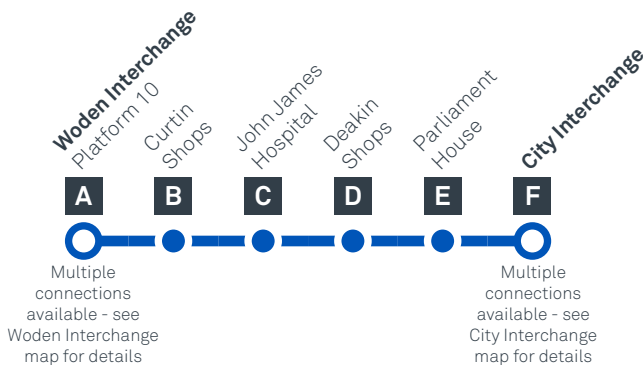

WODEN TO CITY via Curtin and Deakin

58

MONDAY TO FRIDAY

AM	58	6:15	6:25	6:29	6:32	6:39	6:49
	58	6:45	6:55	6:59	7:02	7:11	7:23
	58	7:09	7:21	7:26	7:29	7:38	7:50
	58	7:27	7:39	7:44	7:47	7:56	8:08
	58	7:47	7:59	8:04	8:07	8:16	8:28
	58	8:09	8:21	8:26	8:29	8:38	8:50
	58	S 8:29	A 8:40	S 8:45	S 8:52	S 9:01	S 9:13
	58	H 8:31	H 8:43	H 8:48	H 8:51	H 9:00	H 9:12
	58	9:02	9:14	9:19	9:22	9:31	9:41
	58	9:32	9:45	9:49	9:52	10:00	10:10
	58	10:02	10:15	10:19	10:22	10:30	10:40
	58	10:32	10:45	10:49	10:52	11:00	11:10
	58	11:02	11:15	11:19	11:22	11:30	11:40
	58	11:32	11:45	11:49	11:52	12:00	12:10
PM	58	12:02	12:15	12:19	12:22	12:30	12:40
	58	12:32	12:45	12:49	12:52	1:00	1:10
	58	1:02	1:15	1:19	1:22	1:30	1:40
	58	1:32	1:45	1:49	1:52	2:00	2:10
	58	2:02	2:15	2:19	2:22	2:30	2:40
	58	2:32	2:45	2:49	2:52	3:00	3:10
	58	3:02	3:15	3:19	3:22	3:30	3:42
	58	B 3:35	S 3:40	S 3:49	S 4:01
	58	3:32	3:47	3:51	3:55	4:04	4:16
	58	3:58	4:13	4:17	4:21	4:30	4:42
	58	4:18	4:33	4:37	4:41	4:50	5:02
	58	4:38	4:53	4:57	5:01	5:10	5:22
	58	4:58	5:13	5:17	5:21	5:30	5:42
	58	5:28	5:43	5:47	5:51	6:00	6:12
	58	5:58	6:13	6:17	6:21	6:30	6:42
	58	6:28	6:43	6:47	6:51	7:00	7:10
	58	6:58	7:11	7:15	7:18	7:26	7:36
	58	7:28	7:41	7:45	7:48	7:56	8:06
	58	7:58	8:11	8:15	8:18	8:26	8:36
	58	8:58	9:08	9:12	9:15	9:22	9:32
	58	9:58	10:08	10:12	10:15	10:22	10:32
	58	10:58	11:08	11:12	11:15	11:22	11:32

Explanations

- A** Operates School Days Only and travels via Alfred Deakin High School
- B** Operates School Days Only and starts from Alfred Deakin High School 2 minutes earlier
- H** Operates School Holidays Only
- S** Operates School Days Only