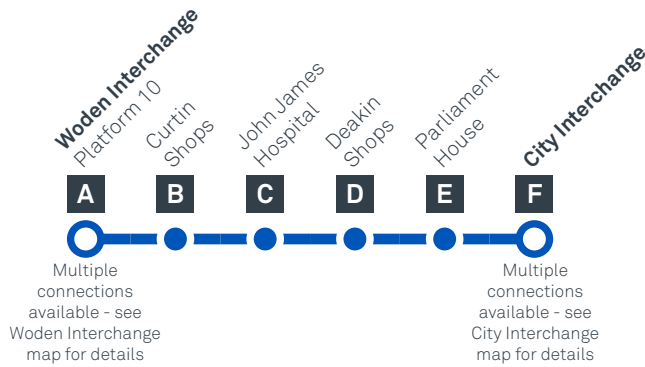

Explanations

- A** Operates School Days Only and travels via Alfred Deakin High School
- B** Operates School Days Only and starts from Alfred Deakin High School 2 minutes earlier
- H** Operates School Holidays Only
- S** Operates School Days Only

CANBERRA
IS BETTER
CONNECTED

transport.act.gov.au

ACT
Government

Transport
Canberra

WODEN TO CITY via Curtin and Deakin

58

SATURDAY

AM	58	6:50	7:03	7:07	7:10	7:18	7:28
	58	7:50	8:03	8:07	8:10	8:18	8:28
	58	8:50	9:03	9:07	9:10	9:18	9:28
	58	9:50	10:03	10:07	10:10	10:18	10:28
	58	10:50	11:03	11:07	11:10	11:18	11:28
	58	11:50	12:03	12:07	12:10	12:18	12:28
PM	58	12:50	1:03	1:07	1:10	1:18	1:28
	58	1:50	2:03	2:07	2:10	2:18	2:28
	58	2:50	3:03	3:07	3:10	3:18	3:28
	58	3:50	4:03	4:07	4:10	4:18	4:28
	58	4:50	5:03	5:07	5:10	5:18	5:28
	58	5:50	6:03	6:07	6:10	6:18	6:28
	58	6:50	7:03	7:07	7:10	7:18	7:28
	58	7:50	8:03	8:07	8:10	8:18	8:28
	58	8:50	9:03	9:07	9:10	9:18	9:28
	58	9:50	10:03	10:07	10:10	10:18	10:28
	58	10:50	11:03	11:07	11:10	11:18	11:28
	58	11:50	12:03	12:07	12:10	12:18	12:28

SUNDAY AND PUBLIC HOLIDAYS

AM	58	7:50	8:03	8:07	8:10	8:18	8:28
	58	8:50	9:03	9:07	9:10	9:18	9:28
	58	9:50	10:03	10:07	10:10	10:18	10:28
	58	10:50	11:03	11:07	11:10	11:18	11:28
	58	11:50	12:03	12:07	12:10	12:18	12:28
PM	58	12:50	1:03	1:07	1:10	1:18	1:28
	58	1:50	2:03	2:07	2:10	2:18	2:28
	58	2:50	3:03	3:07	3:10	3:18	3:28
	58	3:50	4:03	4:07	4:10	4:18	4:28
	58	4:50	5:03	5:07	5:10	5:18	5:28
	58	5:50	6:03	6:07	6:10	6:18	6:28
	58	6:50	7:03	7:07	7:10	7:18	7:28
	58	7:50	8:03	8:07	8:10	8:18	8:28
	58	8:50	9:03	9:07	9:10	9:18	9:28