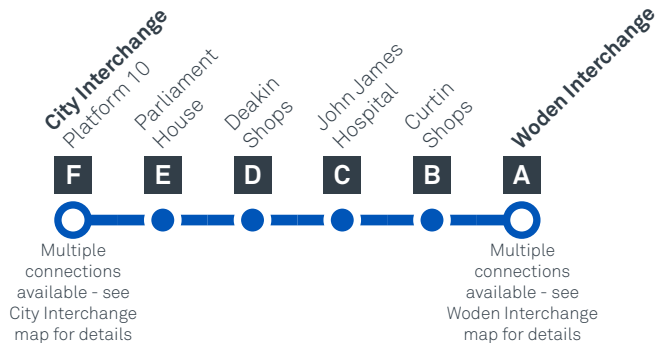

CANBERRA
IS BETTER
CONNECTED

transport.act.gov.au

ACT
Government

Transport
Canberra

CITY TO WODEN via Deakin and Curtin

58

MONDAY TO FRIDAY

AM	58	5:53	6:00	6:07	6:10	6:14	6:26
	58	6:12	6:19	6:26	6:29	6:33	6:45
	58	6:31	6:38	6:45	6:48	6:52	7:04
	58	6:52	6:59	7:07	7:12	7:16	7:29
	58	7:11	7:20	7:28	7:33	7:37	7:50
	58	7:29	7:38	7:46	7:51	7:55	8:08
	58	7:51	8:00	8:08	8:13	8:17	8:30
	58	H 8:12	H 8:21	H 8:29	H 8:34	H 8:38	H 8:51
	58	S 8:14	S 8:23	S 8:31	A 8:35	S 8:45	S 8:57
	58	8:31	8:40	8:48	8:53	8:57	9:10
	58	8:51	9:00	9:08	9:13	9:17	9:30
	58	9:21	9:30	9:37	9:40	9:44	9:58
	58	9:51	9:59	10:06	10:09	10:13	10:27
	58	10:21	10:29	10:36	10:39	10:43	10:57
	58	10:51	10:59	11:06	11:09	11:13	11:27
	58	11:21	11:29	11:36	11:39	11:43	11:57
	58	11:51	11:59	12:06	12:09	12:13	12:27
PM	58	12:21	12:29	12:36	12:39	12:43	12:57
	58	12:51	12:59	1:06	1:09	1:13	1:27
	58	1:21	1:29	1:36	1:39	1:43	1:57
	58	1:51	1:59	2:06	2:09	2:13	2:27
	58	2:21	2:29	2:36	2:39	2:43	2:57
	58	2:51	2:59	3:06	3:09	3:13	3:27
	58	E 3:27	S 3:40
	58	3:21	3:29	3:38	3:42	3:47	4:00
	58	3:51	4:00	4:09	4:13	4:18	4:31
	58	S 4:19	S 4:28	S 4:37	S 4:41	S 4:46	S 4:59
	58	H 4:24	H 4:33	H 4:42	H 4:46	H 4:51	H 5:04
	58	4:47	4:56	5:05	5:09	5:14	5:27
	58	5:16	5:25	5:34	5:38	5:43	5:56
	58	5:36	5:45	5:54	5:58	6:03	6:16
	58	5:56	6:05	6:14	6:18	6:23	6:36
	58	6:16	6:25	6:34	6:38	6:43	6:56
	58	6:36	6:45	6:54	6:58	7:03	7:16
	58	7:06	7:13	7:21	7:25	7:29	7:42
	58	7:57	8:04	8:12	8:16	8:20	8:33
	58	8:53	9:00	9:07	9:10	9:14	9:27
	58	9:47	9:54	10:01	10:04	10:08	10:21
	58	10:47	10:54	11:01	11:04	11:08	11:21

Explanations

- A** Operates School Days Only and travels via Alfred Deakin High School
- E** Operates School Days Only and starts from Alfred Deakin High School 3 minutes earlier
- H** Operates School Holidays Only
- S** Operates School Days Only