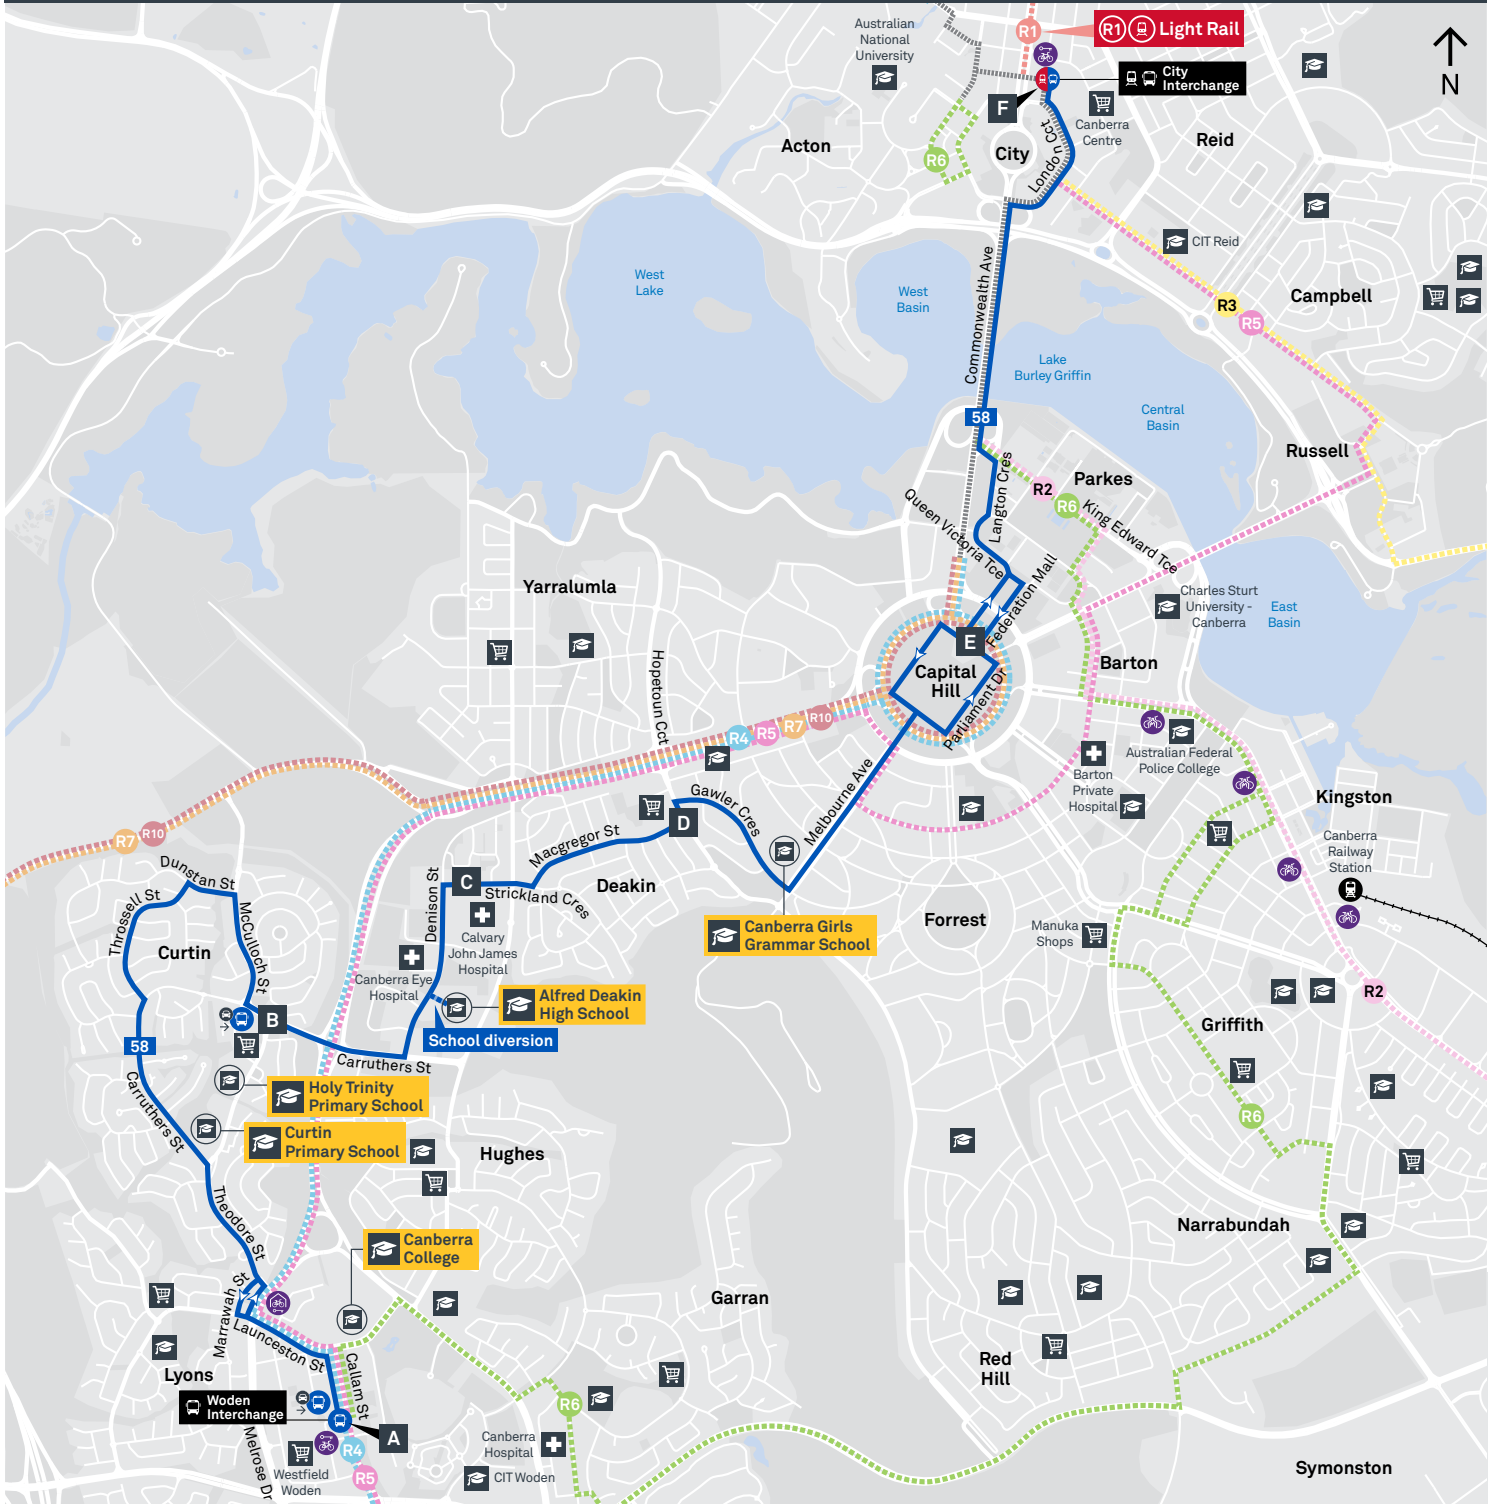

Explanations

- A** Operates School Days Only and travels via Alfred Deakin High School
- B** Operates School Days Only and starts from Alfred Deakin High School 2 minutes earlier
- H** Operates School Holidays Only
- S** Operates School Days Only

Explanations

- A** Operates School Days Only and travels via Alfred Deakin High School
- E** Operates School Days Only and starts from Alfred Deakin High School 3 minutes earlier
- H** Operates School Holidays Only
- S** Operates School Days Only

CANBERRA
IS BETTER
CONNECTED

transport.act.gov.au

ACT
Government

Transport
Canberra

WODEN TO CITY

via Curtin and Deakin

58

ROUTE MAP

- Bus route
- Bus station
- Mode interchange
- Educational institution
- Hospital
- Bicycle lockers
- Park and Ride
- R2 RAPID route
- Bus terminus
- 58 Route number
- Shopping centre
- Bicycle rails
- Bicycle cage