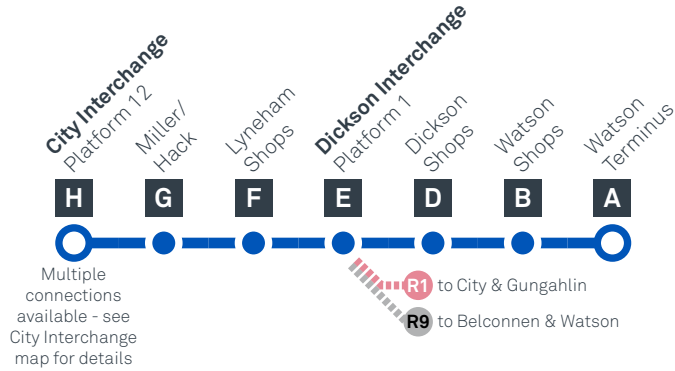

Explanations

S Operates School Days Only

CANBERRA
IS BETTER
CONNECTED

transport.act.gov.au

ACT
Government

Transport
Canberra

CITY TO WATSON

via Lyneham and Dickson

CANBERRA
IS BETTER
CONNECTED

transport.act.gov.au

ACT
Government

Transport
Canberra

WATSON TO CITY

via Dickson and Lyneham

ROUTE MAP

- Bus route
- Bus station
- Mode interchange
- Educational institution
- Hospital
- Bicycle lockers
- Park and Ride
- R2 RAPID route
- Bus terminus
- 50 Route number
- Shopping centre
- Bicycle rails
- Bicycle cage