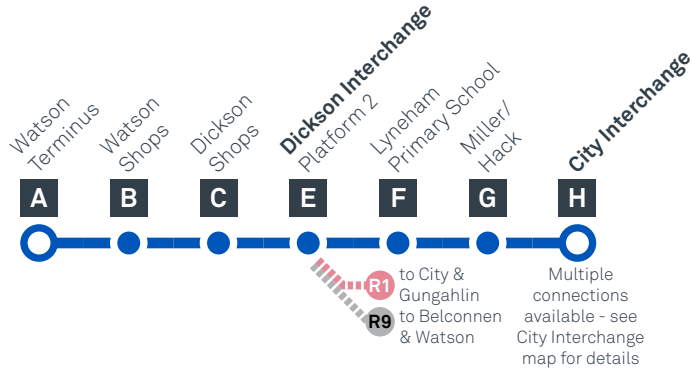

WATSON TO CITY

via Dickson and Lyneham

MONDAY TO FRIDAY

AM	50	5:56	6:03	6:09	6:12	6:16	6:22	6:31
	50	6:26	6:33	6:39	6:42	6:46	6:52	7:01
	50	6:48	6:55	7:01	7:04	7:09	7:16	7:29
	50	7:08	7:15	7:21	7:24	7:29	7:36	7:49
	50	7:28	7:35	7:41	7:44	7:49	7:56	8:09
	50	7:48	7:55	8:01	8:04	8:09	8:16	8:29
	50	8:08	8:15	8:21	8:24	8:29	8:36	8:49
	50	8:28	8:35	8:41	8:44	8:49	8:56	9:09
	50	8:49	8:56	9:02	9:05	9:10	9:17	9:30
	50	9:07	9:14	9:20	9:23	9:28	9:34	9:45
	50	9:27	9:34	9:40	9:43	9:48	9:54	10:05
	50	9:48	9:55	10:01	10:04	10:09	10:15	10:26
	50	10:08	10:15	10:21	10:24	10:29	10:35	10:46
	50	10:38	10:45	10:51	10:54	10:59	11:05	11:16
	50	11:08	11:15	11:21	11:24	11:29	11:35	11:46
	50	11:38	11:45	11:51	11:54	11:59	12:05	12:16
PM	50	12:08	12:15	12:21	12:24	12:29	12:35	12:46
	50	12:38	12:45	12:51	12:54	12:59	1:05	1:16
	50	1:08	1:15	1:21	1:24	1:29	1:35	1:46
	50	1:38	1:45	1:51	1:54	1:59	2:05	2:16
	50	2:08	2:15	2:21	2:24	2:29	2:35	2:46
	50	2:38	2:45	2:51	2:54	2:59	3:05	3:16
	50	3:08	3:15	3:21	3:24	3:29	3:36	3:49
	50	S3:23	S3:30	S3:37	S3:40	S3:46	S3:53	S4:06
	50	3:38	3:45	3:52	3:55	4:01	4:08	4:21
	50	S3:58	S4:05	S4:12	S4:15	S4:21	S4:28	S4:41
	50	H4:08	H4:15	H4:22	H4:25	H4:31	H4:38	H4:51
	50	S4:12	S4:19	S4:26	S4:29	S4:35	S4:42	S4:55
	50	H4:28	H4:35	H4:42	H4:45	H4:51	H4:58	H5:11
	50	4:46	4:53	5:00	5:03	5:09	5:16	5:29
	50	5:06	5:13	5:20	5:23	5:29	5:36	5:49
	50	5:26	5:33	5:40	5:43	5:49	5:56	6:09
	50	5:46	5:53	6:00	6:03	6:09	6:16	6:29
	50	6:06	6:13	6:20	6:23	6:29	6:36	6:49
	50	6:26	6:33	6:40	6:43	6:49	6:56	7:07
	50	6:46	6:53	7:00	7:03	7:07	7:14	7:24
	50	7:16	7:23	7:29	7:32	7:36	7:43	7:53
	50	7:46	7:53	7:59	8:02	8:06	8:13	8:23
	50	8:39	8:46	8:52	8:55	8:59	9:05	9:15
	50	9:31	9:38	9:43	9:46	9:50	9:56	10:06
	50	10:31	10:38	10:43	10:46	10:50	10:56	11:06

Explanations

- H Operates School Holidays Only
- S Operates School Days Only

CANBERRA IS BETTER CONNECTED

transport.act.gov.au

ACT Government

Transport Canberra

WATSON TO CITY

via Dickson and Lyneham