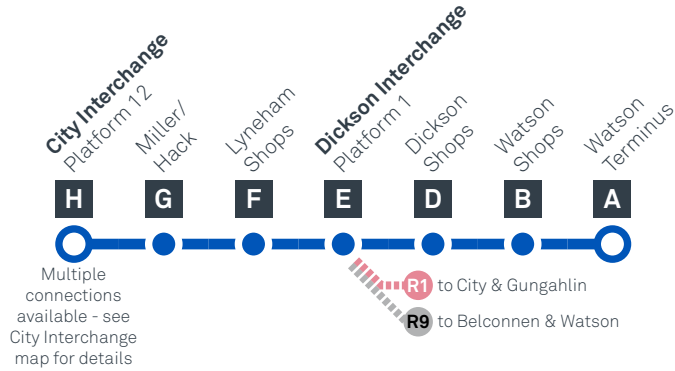

CANBERRA
IS BETTER
CONNECTED

transport.act.gov.au

ACT
Government

Transport
Canberra

CITY TO WATSON via Lyneham and Dickson

MONDAY TO FRIDAY

AM	50	6:55	7:04	7:10	7:17	7:20	7:27	7:38
	50	7:15	7:24	7:30	7:37	7:40	7:47	7:58
	50	7:35	7:44	7:50	7:57	8:00	8:07	8:18
	50	7:56	8:05	8:11	8:18	8:21	8:28	8:39
	50	8:14	8:23	8:29	8:36	8:39	8:46	8:57
	50	8:34	8:43	8:49	8:56	8:59	9:06	9:17
	50	8:56	9:05	9:11	9:18	9:21	9:28	9:38
	50	9:19	9:28	9:33	9:39	9:42	9:48	9:58
	50	9:49	9:58	10:03	10:09	10:12	10:18	10:28
	50	10:19	10:28	10:33	10:39	10:42	10:48	10:58
	50	10:49	10:58	11:03	11:09	11:12	11:18	11:28
	50	11:19	11:28	11:33	11:39	11:42	11:48	11:58
	50	11:49	11:58	12:03	12:09	12:12	12:18	12:28
PM	50	12:19	12:28	12:33	12:39	12:42	12:48	12:58
	50	12:49	12:58	1:03	1:09	1:12	1:18	1:28
	50	1:19	1:28	1:33	1:39	1:42	1:48	1:58
	50	1:49	1:58	2:03	2:09	2:12	2:18	2:28
	50	2:19	2:28	2:33	2:39	2:42	2:48	2:58
	50	2:49	2:58	3:03	3:09	3:12	3:18	3:28
	50	S3:06	S3:15	S3:20	S3:26	S3:29	S3:37	S3:48
	50	3:19	3:28	3:34	3:40	3:43	3:51	4:02
	50	3:49	4:01	4:07	4:13	4:16	4:24	4:35
	50	4:09	4:21	4:27	4:33	4:36	4:44	4:55
	50	4:29	4:41	4:47	4:53	4:56	5:04	5:15
	50	4:49	5:01	5:07	5:13	5:16	5:24	5:35
	50	5:09	5:21	5:27	5:33	5:36	5:44	5:55
	50	5:29	5:41	5:47	5:53	5:56	6:04	6:15
	50	5:49	6:01	6:07	6:13	6:16	6:24	6:35
	50	6:19	6:31	6:37	6:43	6:46	6:54	7:05
	50	6:49	7:01	7:06	7:12	7:15	7:22	7:33
	50	7:19	7:27	7:32	7:38	7:41	7:48	7:59
	50	7:49	7:57	8:02	8:08	8:11	8:18	8:29
	50	8:42	8:50	8:55	9:01	9:04	9:11	9:21
	50	9:42	9:49	9:54	9:59	10:02	10:09	10:19
	50	10:42	10:49	10:54	10:59	11:02	11:09	11:19

Explanations

S Operates School Days Only

CANBERRA
IS BETTER
CONNECTED

transport.act.gov.au

ACT
Government

Transport
Canberra

CITY TO WATSON

via Lyneham and Dickson