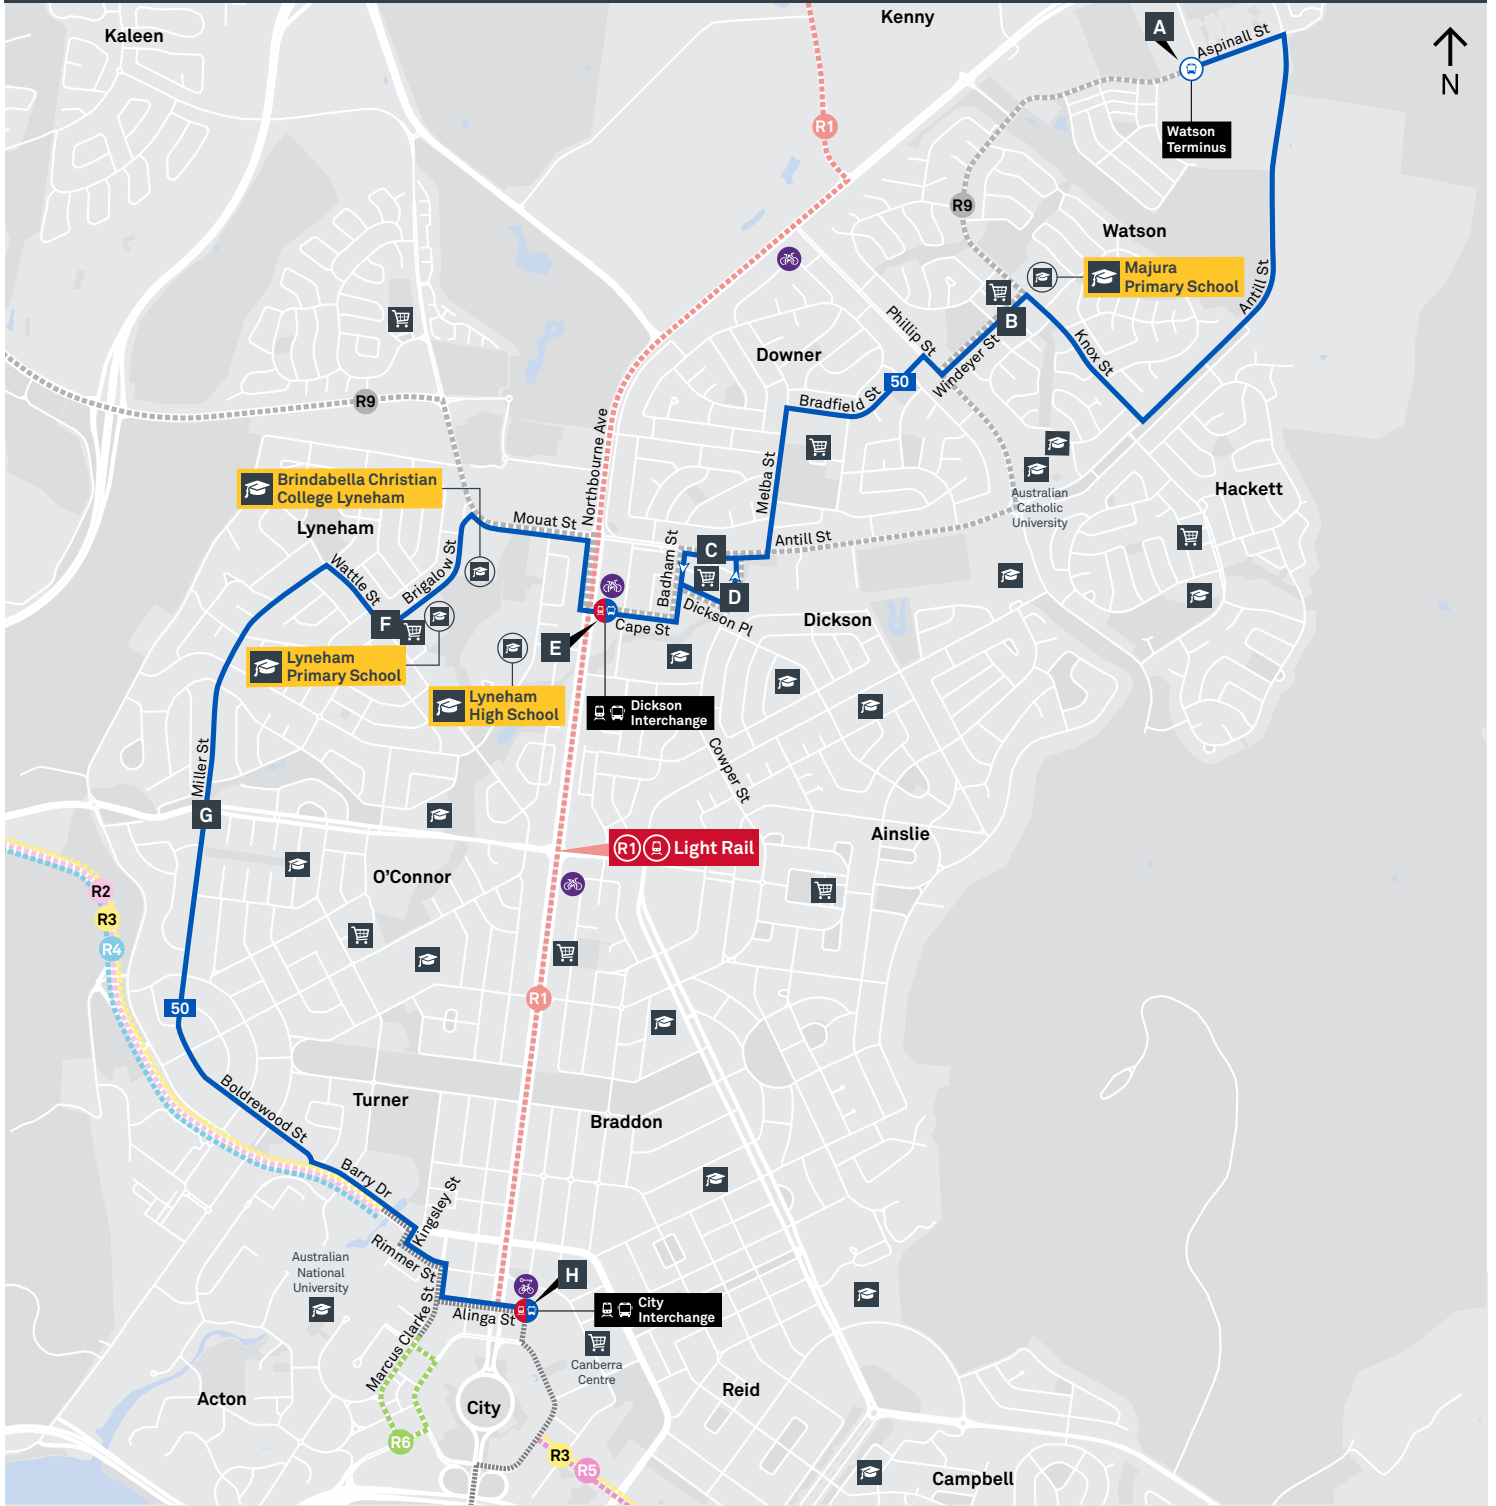

CANBERRA
IS BETTER
CONNECTED

transport.act.gov.au

ACT
Government

Transport
Canberra

WATSON TO CITY

via Dickson and Lyneham

ROUTE MAP

- Bus route
- Bus station
- Mode interchange
- Educational institution
- Hospital
- Bicycle lockers
- Park and Ride
- R2 RAPID route
- Bus terminus
- 50 Route number
- Shopping centre
- Bicycle rails
- Bicycle cage