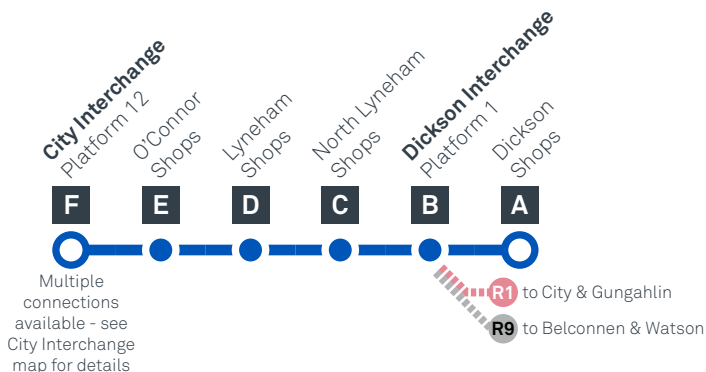

Explanations

- H Operates School Holidays Only
- S Operates School Days Only

CANBERRA
IS BETTER
CONNECTED

transport.act.gov.au

TTC Transport
Canberra

CITY TO DICKSON

via O'Connor and North Lyneham

SATURDAY

AM	51	7:04	7:09	7:13	7:20	7:24	7:27
	51	8:04	8:09	8:13	8:20	8:24	8:27
	51	9:04	9:09	9:13	9:20	9:24	9:27
	51	10:04	10:09	10:13	10:20	10:24	10:27
	51	11:04	11:09	11:13	11:20	11:24	11:27
PM	51	12:04	12:09	12:13	12:20	12:24	12:27
	51	1:04	1:09	1:13	1:20	1:24	1:27
	51	2:04	2:09	2:13	2:20	2:24	2:27
	51	3:04	3:09	3:13	3:20	3:24	3:27
	51	4:04	4:09	4:13	4:20	4:24	4:27
	51	5:04	5:09	5:13	5:20	5:24	5:27
	51	6:04	6:09	6:13	6:20	6:24	6:27
	51	7:04	7:09	7:13	7:20	7:24	7:27
	51	8:04	8:09	8:13	8:20	8:24	8:27
	51	9:04	9:09	9:13	9:20	9:24	9:27
	51	10:04	10:09	10:13	10:20	10:24	10:27
	51	11:04	11:09	11:13	11:20	11:24	11:27
AM	51	12:04	12:09	12:13	12:20	12:24	12:27

CANBERRA
IS BETTER
CONNECTED

transport.act.gov.au

ACT
Government

Transport
Canberra

DICKSON TO CITY

via North Lyneham and O'Connor

ROUTE MAP

- Bus route
- Bus station
- Mode interchange
- Educational institution
- + Hospital
- Bicycle lockers
- Park and Ride
- R2 RAPID route
- Bus terminus
- 51 Route number
- Shopping centre
- Bicycle rails
- Bicycle cage