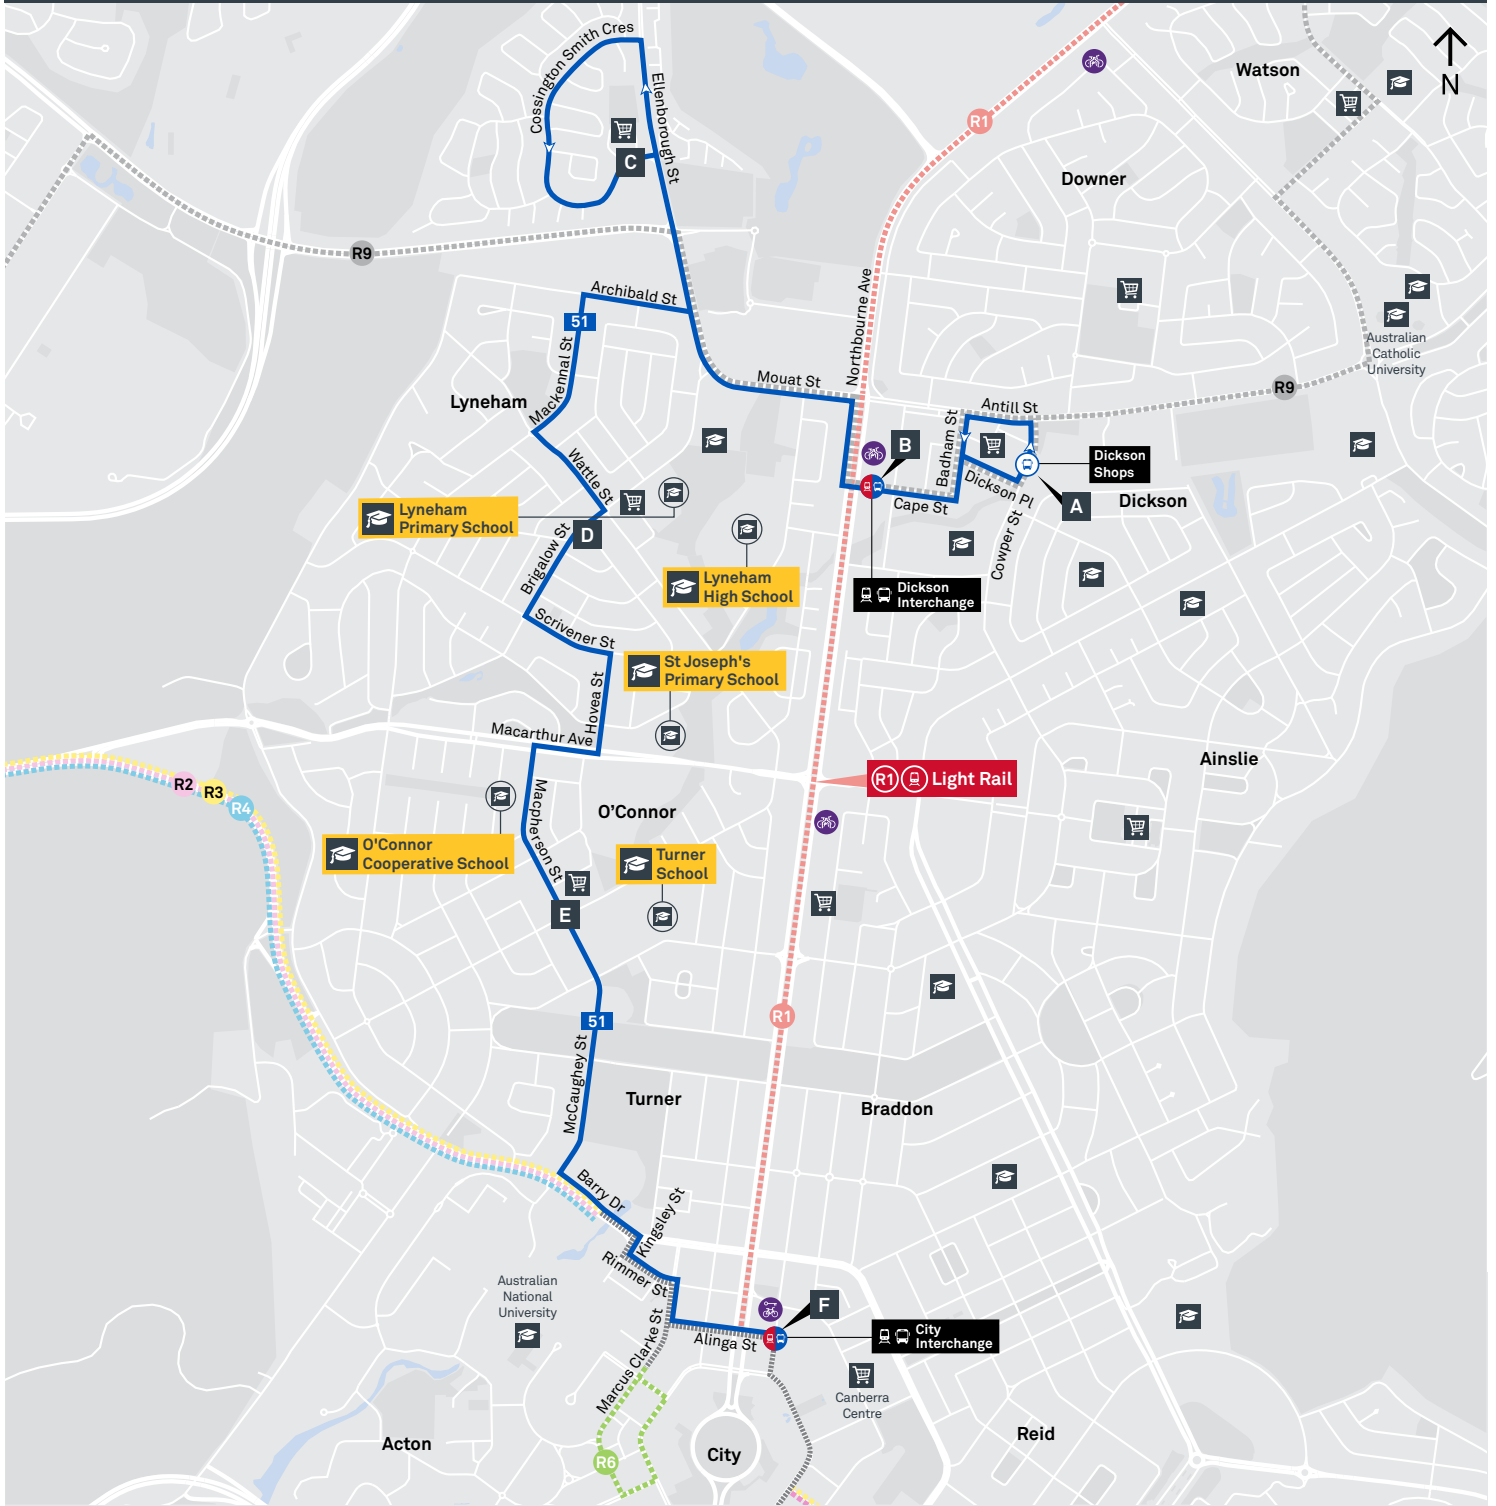

DICKSON TO CITY

via North Lyneham and O'Connor

MONDAY TO FRIDAY

AM	51	6:43	6:46	6:54	7:00	7:06	7:16
	51	7:13	7:16	7:24	7:31	7:37	7:47
	51	7:42	7:45	7:53	8:00	8:06	8:16
	51	8:11	8:14	8:22	8:29	8:35	8:45
	51	8:40	8:43	8:51	8:58	9:04	9:14
	51	9:12	9:15	9:23	9:30	9:35	9:46
	51	9:42	9:45	9:53	9:58	10:03	10:15
	51	10:12	10:15	10:23	10:29	10:34	10:45
	51	10:42	10:45	10:53	10:59	11:04	11:15
	51	11:12	11:15	11:23	11:29	11:34	11:45
	51	11:42	11:45	11:53	11:59	12:04	12:15
PM	51	12:12	12:15	12:23	12:29	12:34	12:45
	51	12:42	12:45	12:53	12:59	1:04	1:15
	51	1:12	1:15	1:23	1:29	1:34	1:45
	51	1:42	1:45	1:53	1:59	2:04	2:15
	51	2:12	2:15	2:23	2:29	2:34	2:45
	51	2:42	2:45	2:53	2:59	3:04	3:15
	51	3:12	3:15	3:23	3:29	3:34	3:45
	51	S3:36	S3:39	S3:49	S3:55	S4:00	S4:11
	51	H3:42	H3:45	H3:55	H4:01	H4:06	H4:17
	51	4:06	4:09	4:19	4:25	4:30	4:41
	51	4:34	4:37	4:47	4:53	4:58	5:09
	51	4:55	4:58	5:08	5:14	5:19	5:30
	51	5:25	5:28	5:38	5:44	5:49	6:00
	51	5:55	5:58	6:08	6:14	6:19	6:30
	51	6:25	6:28	6:38	6:44	6:49	7:00
	51	6:55	6:58	7:07	7:13	7:18	7:26
	51	7:20	7:23	7:32	7:38	7:43	7:51
	51	7:47	7:50	7:59	8:05	8:10	8:18
	51	8:16	8:19	8:28	8:34	8:39	8:47
	51	8:46	8:49	8:58	9:03	9:07	9:14
	51	9:15	9:18	9:25	9:30	9:34	9:41
	51	10:15	10:18	10:25	10:30	10:34	10:41

Explanations

- H Operates School Holidays Only
- S Operates School Days Only

CANBERRA
IS BETTER
CONNECTED

transport.act.gov.au

TTC Transport
Canberra

CITY TO DICKSON

via O'Connor and North Lyneham

SATURDAY

CANBERRA
IS BETTER
CONNECTED

transport.act.gov.au

ACT
Government

Transport
Canberra

DICKSON TO CITY

via North Lyneham and O'Connor

ROUTE MAP

- Bus route
- Bus station
- Mode interchange
- Educational institution
- + Hospital
- Bicycle lockers
- Park and Ride
- R2 RAPID route
- Bus terminus
- 51 Route number
- Shopping centre
- Bicycle rails
- Bicycle cage