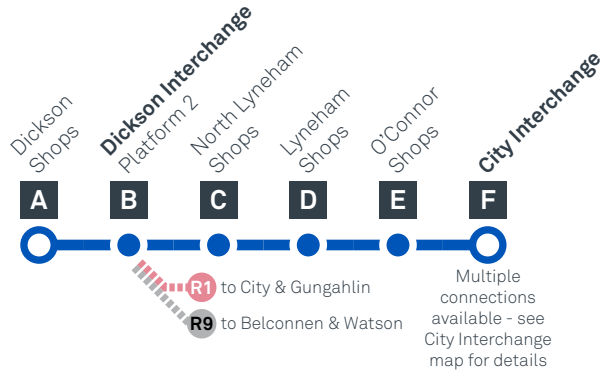

Explanations

- H Operates School Holidays Only
- S Operates School Days Only

CANBERRA IS BETTER CONNECTED

transport.act.gov.au

DICKSON TO CITY

via North Lyneham and O'Connor

SATURDAY

AM	51	6:54	6:57	7:05	7:11	7:15	7:22
	51	7:54	7:57	8:05	8:11	8:15	8:22
	51	8:54	8:57	9:05	9:11	9:15	9:22
	51	9:54	9:57	10:05	10:11	10:15	10:22
	51	10:54	10:57	11:05	11:11	11:15	11:22
	51	11:54	11:57	12:05	12:11	12:15	12:22
PM	51	12:54	12:57	1:05	1:11	1:15	1:22
	51	1:54	1:57	2:05	2:11	2:15	2:22
	51	2:54	2:57	3:05	3:11	3:15	3:22
	51	3:54	3:57	4:05	4:11	4:15	4:22
	51	4:54	4:57	5:05	5:11	5:15	5:22
	51	5:54	5:57	6:05	6:11	6:15	6:22
	51	6:54	6:57	7:05	7:11	7:15	7:22
	51	7:54	7:57	8:05	8:11	8:15	8:22
	51	8:54	8:57	9:05	9:11	9:15	9:22
	51	9:54	9:57	10:05	10:11	10:15	10:22
	51	10:54	10:57	11:05	11:11	11:15	11:22
	51	11:54	11:57	12:05	12:11	12:15	12:22

Explanations

- H Operates School Holidays Only
- S Operates School Days Only

CANBERRA
IS BETTER
CONNECTED

transport.act.gov.au

TTC Transport
Canberra

CITY TO DICKSON

via O'Connor and North Lyneham

SATURDAY

CANBERRA
IS BETTER
CONNECTED

transport.act.gov.au

ACT
Government

Transport
Canberra

DICKSON TO CITY

via North Lyneham and O'Connor

ROUTE MAP

- Bus route
- Bus station
- Mode interchange
- Educational institution
- + Hospital
- Bicycle lockers
- Park and Ride
- R2 RAPID route
- Bus terminus
- 51 Route number
- Shopping centre
- Bicycle rails
- Bicycle cage