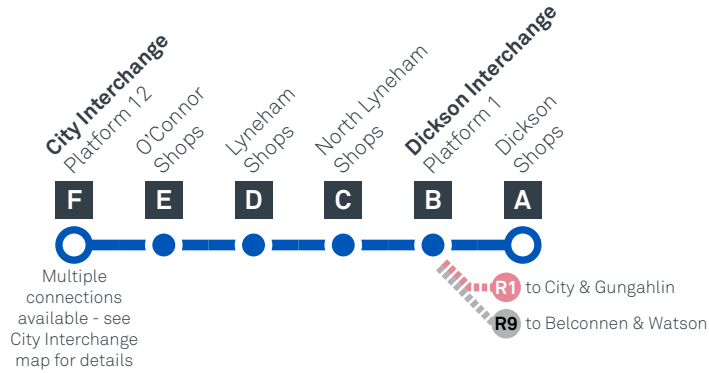

CITY TO DICKSON

via O'Connor and North Lyneham

MONDAY TO FRIDAY

AM	51	7:07	7:14	7:19	7:28	7:33	7:36
	51	7:36	7:43	7:48	7:57	8:02	8:05
	51	8:05	8:12	8:17	8:26	8:31	8:34
	51	S8:21	S8:28	S8:33	S8:42	S8:47	S8:50
	51	8:36	8:43	8:48	8:57	9:02	9:05
	51	9:06	9:13	9:18	9:27	9:32	9:35
	51	9:36	9:43	9:48	9:57	10:01	10:04
	51	10:06	10:13	10:18	10:27	10:32	10:35
	51	10:36	10:43	10:48	10:57	11:02	11:05
	51	11:06	11:13	11:18	11:27	11:32	11:35
	51	11:36	11:43	11:48	11:57	12:02	12:05
PM	51	12:06	12:13	12:18	12:27	12:32	12:35
	51	12:36	12:43	12:48	12:57	1:02	1:05
	51	1:06	1:13	1:18	1:27	1:32	1:35
	51	1:36	1:43	1:48	1:57	2:02	2:05
	51	2:06	2:13	2:18	2:27	2:32	2:35
	51	2:36	2:43	2:48	2:57	3:02	3:05
	51	S2:58	S3:05	S3:10	S3:19	S3:24	S3:27
	51	H3:06	H3:13	H3:18	H3:27	H3:34	H3:37
	51	S3:22	S3:29	S3:35	S3:47	S3:56	S3:59
	51	H3:36	H3:44	H3:50	H4:02	H4:11	H4:14
	51	S3:46	S3:54	S4:00	S4:12	S4:21	S4:24
	51	4:11	4:19	4:25	4:37	4:46	4:49
	51	4:41	4:49	4:55	5:07	5:16	5:19
	51	5:11	5:19	5:25	5:37	5:46	5:49
	51	5:41	5:49	5:55	6:07	6:16	6:19
	51	6:11	6:19	6:25	6:37	6:46	6:49
	51	6:41	6:49	6:55	7:05	7:11	7:14
	51	7:11	7:18	7:23	7:32	7:38	7:41
	51	7:41	7:48	7:53	8:02	8:08	8:11
	51	8:11	8:18	8:23	8:32	8:38	8:41
	51	8:41	8:48	8:53	9:02	9:07	9:10
	51	9:41	9:48	9:53	10:01	10:06	10:09
	51	10:41	10:48	10:53	11:01	11:06	11:09

Explanations

- H Operates School Holidays Only
- S Operates School Days Only

CANBERRA
IS BETTER
CONNECTED

transport.act.gov.au

TTC Transport
Canberra