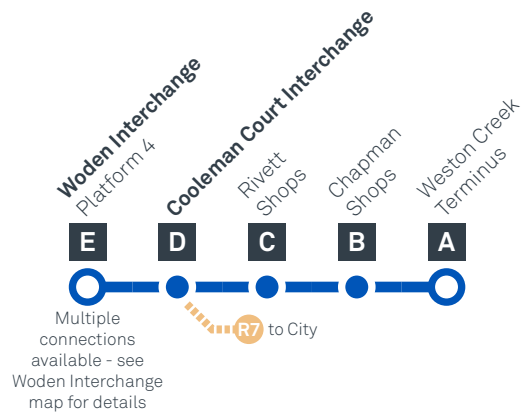

CANBERRA
IS BETTER
CONNECTED

transport.act.gov.au

ACT
Government

Transport
Canberra

WODEN TO WESTON CREEK via Cooleman Court and Rivett

MONDAY TO FRIDAY

AM	64	6:06	6:18	6:24	6:32	6:39
	64	6:35	6:47	6:53	7:01	7:08
	64	7:06	7:20	7:27	7:35	7:42
	64	7:36	7:50	7:57	8:05	8:12
	64	8:06	8:20	8:27	8:35	8:42
	64	8:36	8:50	8:57	9:04	9:11
	64	9:06	9:17	9:24	9:31	9:38
	64	9:36	9:47	9:54	10:01	10:08
	64	10:36	10:47	10:54	11:01	11:08
	64	11:36	11:47	11:54	12:01	12:08
PM	64	12:36	12:47	12:54	1:01	1:08
	64	1:36	1:47	1:54	2:01	2:08
	64	2:36	2:47	2:54	3:01	3:08
	64	S2:51	S3:02	S3:09	S3:16	S3:23
	64	3:36	3:48	3:54	4:02	4:09
	64	S3:55	S4:07	S4:13	S4:21	S4:28
	64	4:05	4:17	4:23	4:31	4:38
	64	4:35	4:47	4:53	5:01	5:08
	64	5:05	5:17	5:23	5:31	5:38
	64	5:35	5:47	5:53	6:01	6:08
	64	6:05	6:17	6:23	6:31	6:38
	64	6:35	6:47	6:53	7:01	7:07
	64	7:05	7:16	7:21	7:28	7:34
	64	7:35	7:46	7:51	7:58	8:04
	64	8:35	8:46	8:51	8:58	9:04
	64	9:35	9:46	9:51	9:58	10:04
	64	10:35	10:46	10:51	10:58	11:04

Explanations

S Operates School Days Only

CANBERRA
IS BETTER
CONNECTED

transport.act.gov.au

ACT
Government

Transport
Canberra

WODEN TO WESTON CREEK via Cooleman Court and Rivett

SATURDAY

CANBERRA
IS BETTER
CONNECTED

transport.act.gov.au

ACT
Government

Transport
Canberra

WESTON CREEK TO WODEN via Rivett and Cooleman Court

ROUTE MAP

- Bus route
- Bus station
- Mode interchange
- Educational institution
- Hospital
- Bicycle lockers
- Park and Ride
- R4 RAPID route
- Bus terminus
- 64 Route number
- Shopping centre
- Bicycle rails
- Bicycle cage