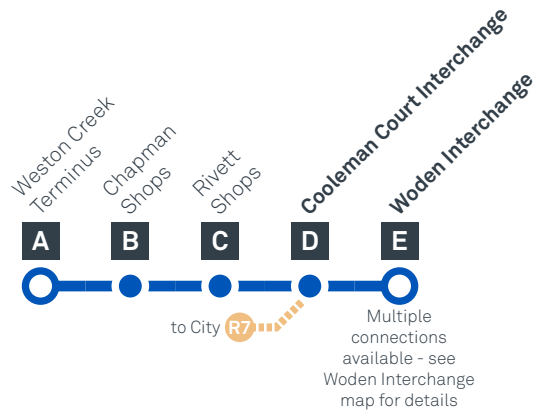

WESTON CREEK TO WODEN via Rivett and Coolman Court

64

MONDAY TO FRIDAY

AM	64	5:59	6:04	6:10	6:17	6:29
	64	6:28	6:33	6:39	6:46	6:58
	64	6:56	7:01	7:08	7:16	7:29
	64	7:27	7:32	7:39	7:47	8:00
	64	7:56	8:01	8:08	8:16	8:29
	64	8:27	8:32	8:39	8:47	9:00
	64	8:58	9:03	9:10	9:17	9:29
	64	9:28	9:33	9:40	9:47	9:59
	64	9:57	10:02	10:09	10:16	10:28
	64	10:57	11:02	11:09	11:16	11:28
	64	11:57	12:02	12:09	12:16	12:28
PM	64	12:57	1:02	1:09	1:16	1:28
	64	1:57	2:02	2:09	2:16	2:28
	64	2:57	3:02	3:09	3:16	3:28
	64	3:57	4:02	4:09	4:18	4:30
	64	S4:14	S4:19	S4:26	S4:35	S4:47
	64	4:30	4:35	4:42	4:51	5:03
	64	5:00	5:05	5:12	5:21	5:33
	64	5:30	5:35	5:42	5:51	6:03
	64	6:00	6:05	6:12	6:21	6:33
	64	6:30	6:35	6:42	6:51	7:03
	64	7:00	7:05	7:11	7:18	7:30
	64	7:30	7:35	7:41	7:48	8:00
	64	8:00	8:05	8:11	8:18	8:30
	64	8:30	8:35	8:41	8:48	9:00
	64	9:30	9:35	9:41	9:48	10:00
	64	10:30	10:35	10:41	10:48	11:00

Explanations

S Operates School Days Only

CANBERRA
IS BETTER
CONNECTED

transport.act.gov.au

ACT
Government

Transport
Canberra

WESTON CREEK TO WODEN via Rivett and Coolman Court

64

CANBERRA
IS BETTER
CONNECTED

transport.act.gov.au

ACT
Government

Transport
Canberra

WESTON CREEK TO WODEN via Rivett and Cooleman Court

ROUTE MAP

- Bus route
- Bus station
- Mode interchange
- Educational institution
- Hospital
- Bicycle lockers
- Park and Ride
- R4 RAPID route
- Bus terminus
- 64 Route number
- Shopping centre
- Bicycle rails
- Bicycle cage