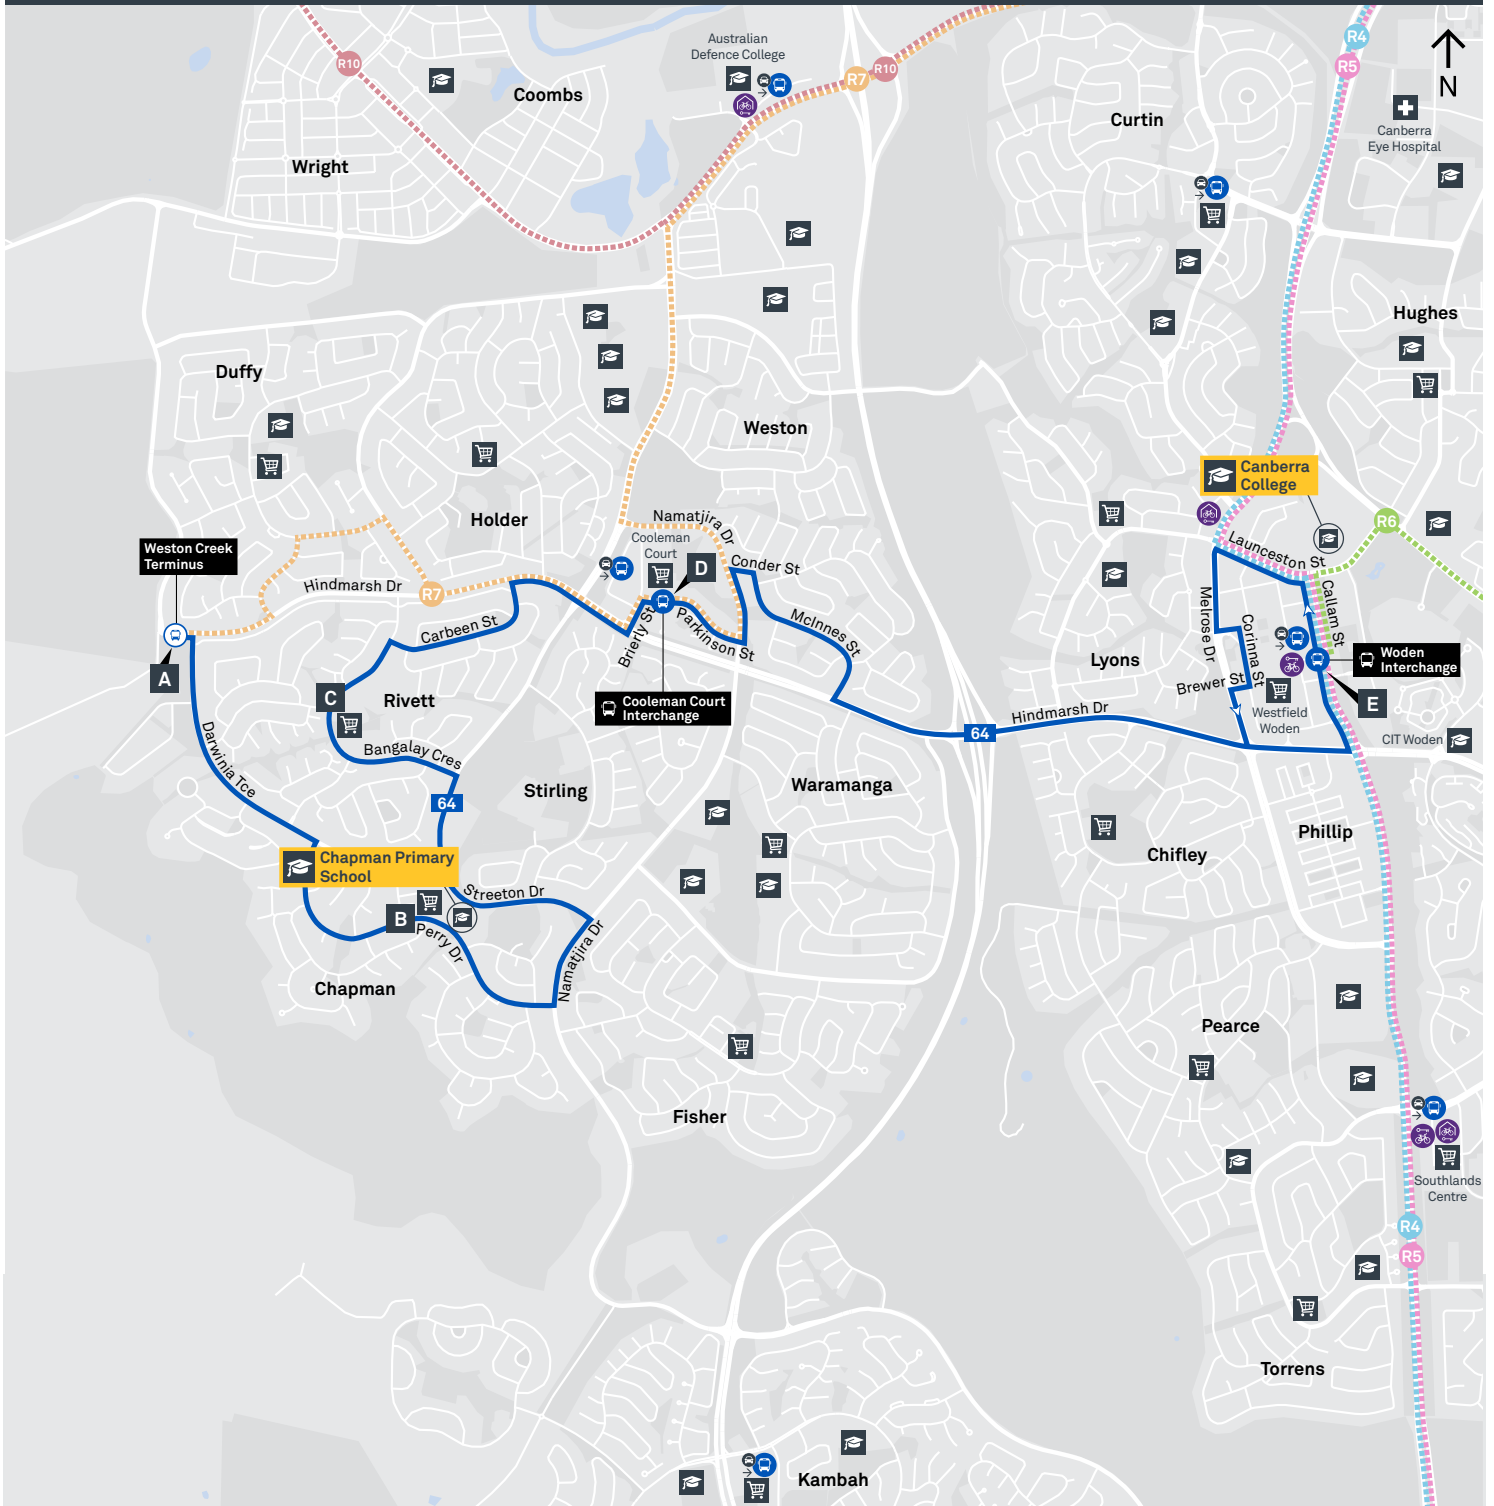

Explanations

S Operates School Days Only

CANBERRA
IS BETTER
CONNECTED

transport.act.gov.au

ACT
Government

Transport
Canberra

WESTON CREEK TO WODEN via Rivett and Coolman Court

64

CANBERRA
IS BETTER
CONNECTED

transport.act.gov.au

ACT
Government

Transport
Canberra

WODEN TO WESTON CREEK via Cooleman Court and Rivett

MONDAY TO FRIDAY

AM	64	6:06	6:18	6:24	6:32	6:39
	64	6:35	6:47	6:53	7:01	7:08
	64	7:06	7:20	7:27	7:35	7:42
	64	7:36	7:50	7:57	8:05	8:12
	64	8:06	8:20	8:27	8:35	8:42
	64	8:36	8:50	8:57	9:04	9:11
	64	9:06	9:17	9:24	9:31	9:38
	64	9:36	9:47	9:54	10:01	10:08
	64	10:36	10:47	10:54	11:01	11:08
	64	11:36	11:47	11:54	12:01	12:08
PM	64	12:36	12:47	12:54	1:01	1:08
	64	1:36	1:47	1:54	2:01	2:08
	64	2:36	2:47	2:54	3:01	3:08
	64	S2:51	S3:02	S3:09	S3:16	S3:23
	64	3:36	3:48	3:54	4:02	4:09
	64	S3:55	S4:07	S4:13	S4:21	S4:28
	64	4:05	4:17	4:23	4:31	4:38
	64	4:35	4:47	4:53	5:01	5:08
	64	5:05	5:17	5:23	5:31	5:38
	64	5:35	5:47	5:53	6:01	6:08
	64	6:05	6:17	6:23	6:31	6:38
	64	6:35	6:47	6:53	7:01	7:07
	64	7:05	7:16	7:21	7:28	7:34
	64	7:35	7:46	7:51	7:58	8:04
	64	8:35	8:46	8:51	8:58	9:04
	64	9:35	9:46	9:51	9:58	10:04
	64	10:35	10:46	10:51	10:58	11:04

Explanations

S Operates School Days Only

CANBERRA
IS BETTER
CONNECTED

transport.act.gov.au

ACT
Government

Transport
Canberra

WODEN TO WESTON CREEK via Cooleman Court and Rivett

SATURDAY

CANBERRA
IS BETTER
CONNECTED

transport.act.gov.au

ACT
Government

Transport
Canberra

WESTON CREEK TO WODEN via Rivett and Cooleman Court

ROUTE MAP

- Bus route
- Bus station
- Mode interchange
- Educational institution
- Hospital
- Bicycle lockers
- Park and Ride
- R4 RAPID route
- Bus terminus
- 64 Route number
- Shopping centre
- Bicycle rails
- Bicycle cage