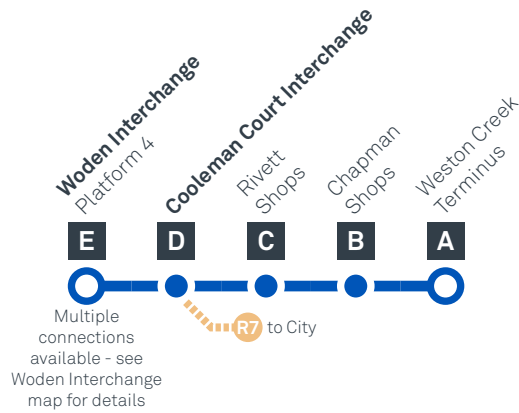

Explanations

S Operates School Days Only

CANBERRA
IS BETTER
CONNECTED

transport.act.gov.au

ACT
Government

Transport
Canberra

WESTON CREEK TO WODEN via Rivett and Coolman Court

64

CANBERRA
IS BETTER
CONNECTED

transport.act.gov.au

ACT
Government

Transport
Canberra

WODEN TO WESTON CREEK via Cooleman Court and Rivett

MONDAY TO FRIDAY

AM	64	6:06	6:18	6:24	6:32	6:39
	64	6:35	6:47	6:53	7:01	7:08
	64	7:06	7:20	7:27	7:35	7:42
	64	7:36	7:50	7:57	8:05	8:12
	64	8:06	8:20	8:27	8:35	8:42
	64	8:36	8:50	8:57	9:04	9:11
	64	9:06	9:17	9:24	9:31	9:38
	64	9:36	9:47	9:54	10:01	10:08
	64	10:36	10:47	10:54	11:01	11:08
	64	11:36	11:47	11:54	12:01	12:08
PM	64	12:36	12:47	12:54	1:01	1:08
	64	1:36	1:47	1:54	2:01	2:08
	64	2:36	2:47	2:54	3:01	3:08
	64	S2:51	S3:02	S3:09	S3:16	S3:23
	64	3:36	3:48	3:54	4:02	4:09
	64	S3:55	S4:07	S4:13	S4:21	S4:28
	64	4:05	4:17	4:23	4:31	4:38
	64	4:35	4:47	4:53	5:01	5:08
	64	5:05	5:17	5:23	5:31	5:38
	64	5:35	5:47	5:53	6:01	6:08
	64	6:05	6:17	6:23	6:31	6:38
	64	6:35	6:47	6:53	7:01	7:07
	64	7:05	7:16	7:21	7:28	7:34
	64	7:35	7:46	7:51	7:58	8:04
	64	8:35	8:46	8:51	8:58	9:04
	64	9:35	9:46	9:51	9:58	10:04
	64	10:35	10:46	10:51	10:58	11:04

Explanations

S Operates School Days Only

CANBERRA
IS BETTER
CONNECTED

transport.act.gov.au

ACT
Government

Transport
Canberra

WODEN TO WESTON CREEK via Cooleman Court and Rivett

SATURDAY

CANBERRA
IS BETTER
CONNECTED

transport.act.gov.au

ACT
Government

Transport
Canberra

WESTON CREEK TO WODEN via Rivett and Cooleman Court

ROUTE MAP

- Bus route
- Bus station
- Mode interchange
- Educational institution
- Hospital
- Bicycle lockers
- Park and Ride
- R4 RAPID route
- Bus terminus
- 64 Route number
- Shopping centre
- Bicycle rails
- Bicycle cage