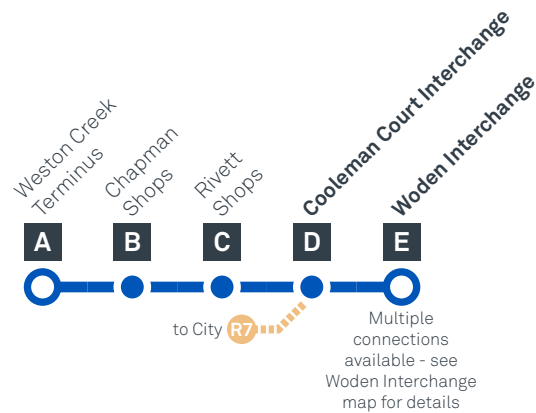

Explanations

S Operates School Days Only

CANBERRA
IS BETTER
CONNECTED

transport.act.gov.au

ACT
Government

Transport
Canberra

WESTON CREEK TO WODEN via Rivett and Coolman Court

64

CANBERRA
IS BETTER
CONNECTED

transport.act.gov.au

ACT
Government

Transport
Canberra

WODEN TO WESTON CREEK via Cooleman Court and Rivett

MONDAY TO FRIDAY

AM	64	6:06	6:18	6:24	6:32	6:39
	64	6:35	6:47	6:53	7:01	7:08
	64	7:06	7:20	7:27	7:35	7:42
	64	7:36	7:50	7:57	8:05	8:12
	64	8:06	8:20	8:27	8:35	8:42
	64	8:36	8:50	8:57	9:04	9:11
	64	9:06	9:17	9:24	9:31	9:38
	64	9:36	9:47	9:54	10:01	10:08
	64	10:36	10:47	10:54	11:01	11:08
	64	11:36	11:47	11:54	12:01	12:08
PM	64	12:36	12:47	12:54	1:01	1:08
	64	1:36	1:47	1:54	2:01	2:08
	64	2:36	2:47	2:54	3:01	3:08
	64	S2:51	S3:02	S3:09	S3:16	S3:23
	64	3:36	3:48	3:54	4:02	4:09
	64	S3:55	S4:07	S4:13	S4:21	S4:28
	64	4:05	4:17	4:23	4:31	4:38
	64	4:35	4:47	4:53	5:01	5:08
	64	5:05	5:17	5:23	5:31	5:38
	64	5:35	5:47	5:53	6:01	6:08
	64	6:05	6:17	6:23	6:31	6:38
	64	6:35	6:47	6:53	7:01	7:07
	64	7:05	7:16	7:21	7:28	7:34
	64	7:35	7:46	7:51	7:58	8:04
	64	8:35	8:46	8:51	8:58	9:04
	64	9:35	9:46	9:51	9:58	10:04
	64	10:35	10:46	10:51	10:58	11:04

Explanations

S Operates School Days Only

CANBERRA
IS BETTER
CONNECTED

transport.act.gov.au

ACT
Government

Transport
Canberra

WODEN TO WESTON CREEK via Cooleman Court and Rivett

SATURDAY

CANBERRA
IS BETTER
CONNECTED

transport.act.gov.au

ACT
Government

Transport
Canberra

WESTON CREEK TO WODEN via Rivett and Cooleman Court

ROUTE MAP

- Bus route
- Bus station
- Mode interchange
- Educational institution
- Hospital
- Bicycle lockers
- Park and Ride
- R4 RAPID route
- Bus terminus
- 64 Route number
- Shopping centre
- Bicycle rails
- Bicycle cage