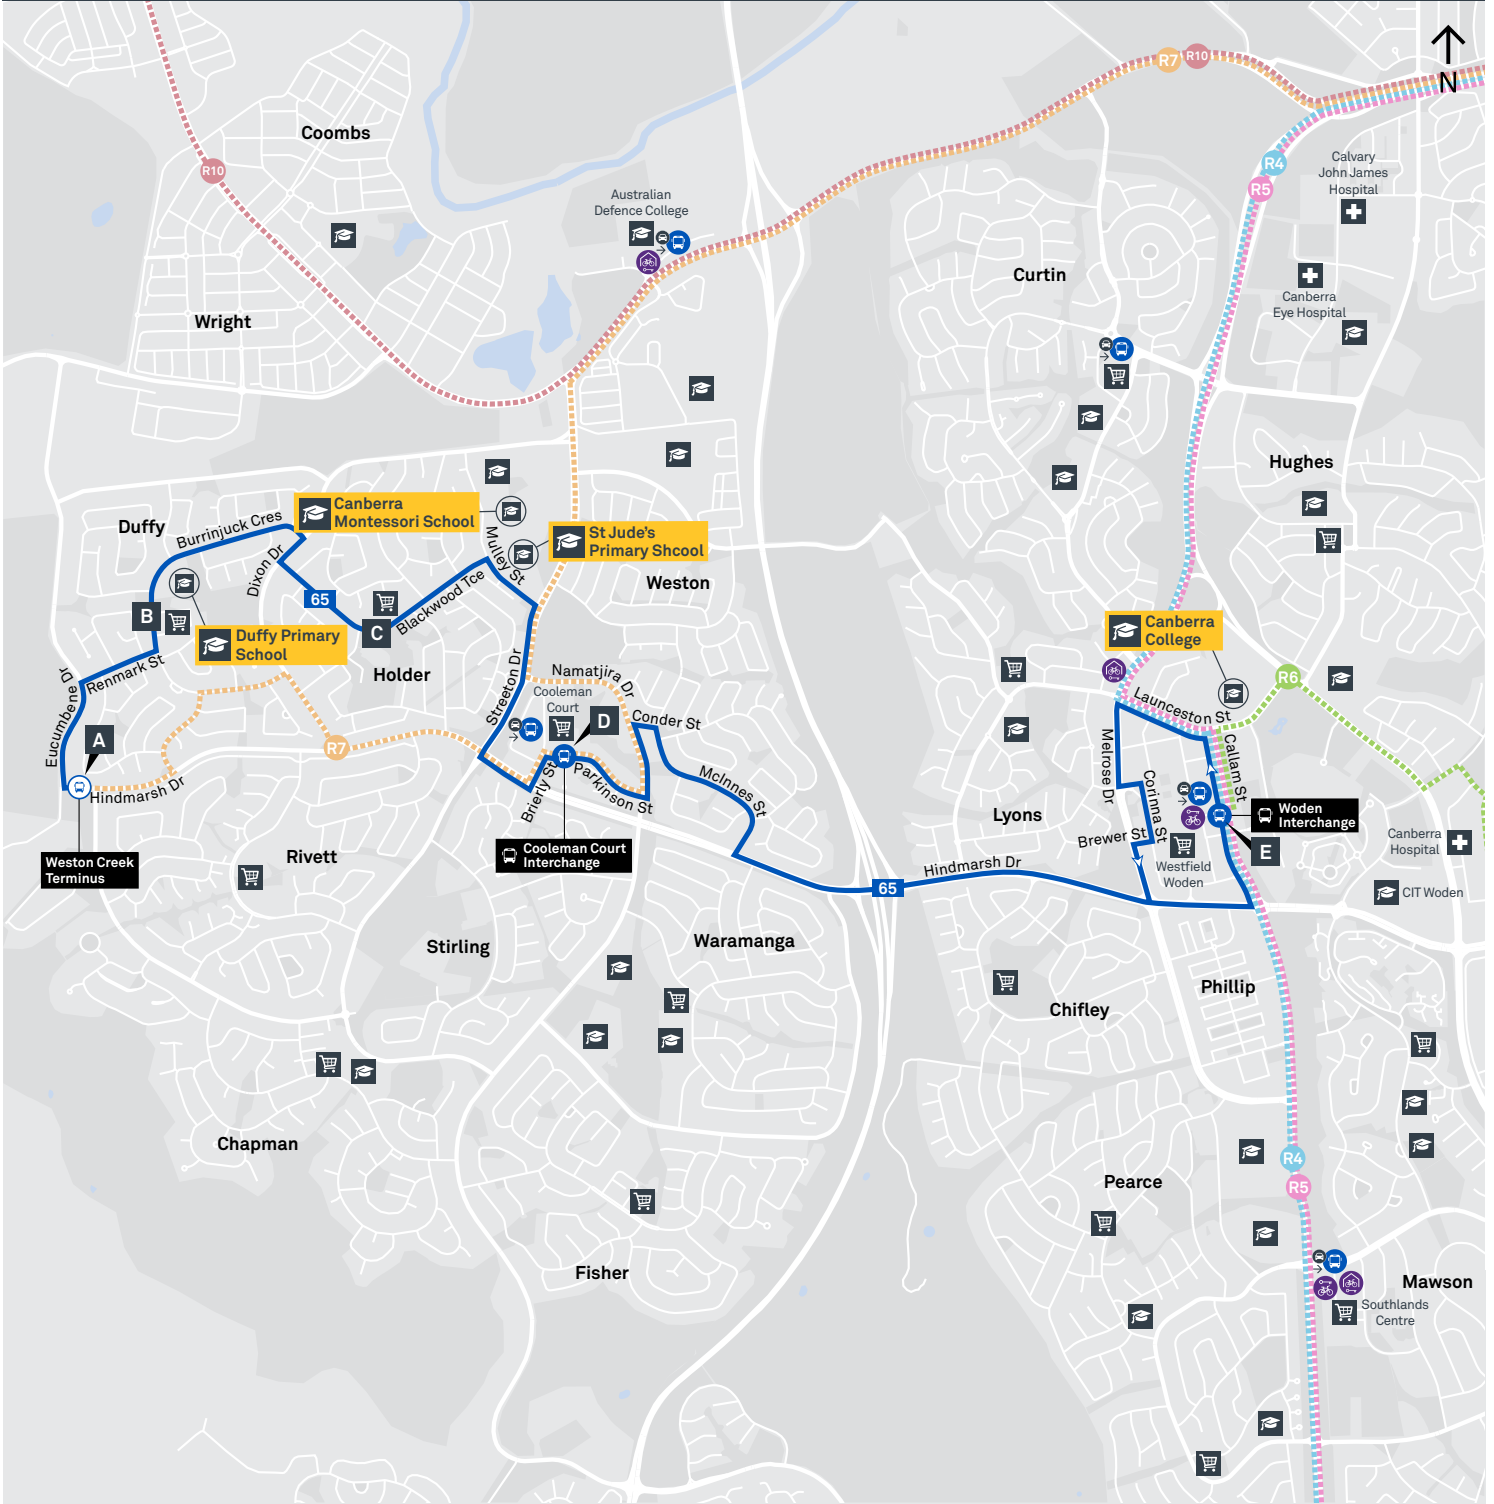

ROUTE MAP

- Bus route
- Bus station
- Mode interchange
- Educational institution
- Hospital
- Bicycle lockers
- Park and Ride
- R4 RAPID route
- Bus terminus
- 65 Route number
- Shopping centre
- Bicycle rails
- Bicycle cage

CANBERRA IS BETTER CONNECTED

transport.act.gov.au