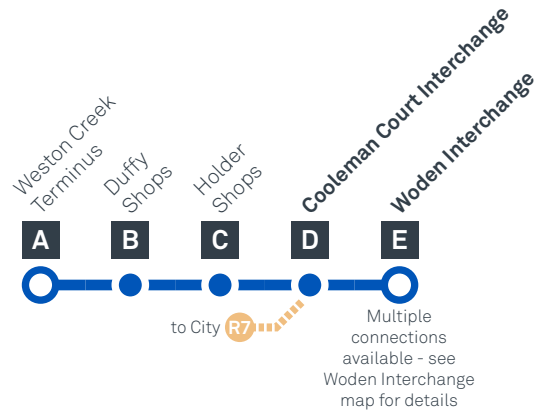

# WESTON CREEK TO WODEN

## via Duffy and Cooleman Court

# WESTON CREEK TO WODEN via Duffy and Cooleman Court

65

### ROUTE MAP

- Bus route
- Bus station
- Mode interchange
- Educational institution
- Hospital
- Bicycle lockers
- Park and Ride
- R4 RAPID route
- Bus terminus
- 65 Route number
- Shopping centre
- Bicycle rails
- Bicycle cage