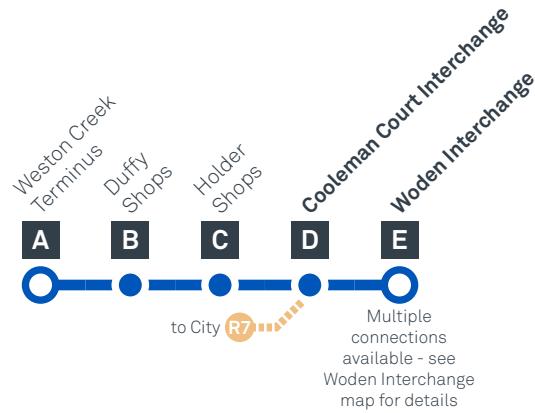

#### Explanations

S Operates School Days Only

CANBERRA  
IS BETTER  
CONNECTED

transport.act.gov.au

ACT  
Government

Transport  
Canberra

# WESTON CREEK TO WODEN via Duffy and Cooleman Court

65

# WODEN TO WESTON CREEK via Cooleman Court and Duffy