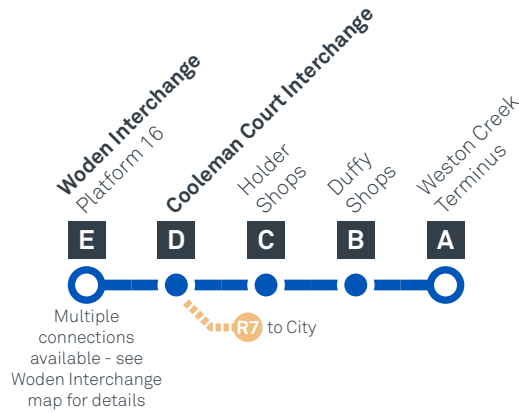

# WESTON CREEK TO WODEN via Duffy and Cooleman Court

65

CANBERRA  
IS BETTER  
CONNECTED

transport.act.gov.au

ACT  
Government

Transport  
Canberra

# WODEN TO WESTON CREEK via Cooleman Court and Duffy