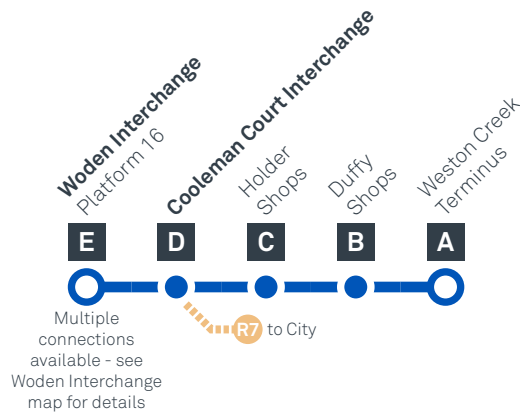

# WODEN TO WESTON CREEK via Cooleman Court and Duffy

## MONDAY TO FRIDAY

AM	65	6:27	6:39	6:42	6:46	6:50
	65	6:57	7:11	7:14	7:18	7:23
	65	7:25	7:39	7:42	7:46	7:51
	65	7:56	8:10	8:13	8:17	8:22
	65	8:27	8:41	8:44	8:48	8:53
	65	8:56	9:07	9:12	9:17	9:23
	65	9:25	9:36	9:41	9:46	9:52
	65	10:25	10:36	10:41	10:46	10:52
	65	11:25	11:36	11:41	11:46	11:52
PM	65	12:25	12:36	12:41	12:46	12:52
	65	1:25	1:36	1:41	1:46	1:52
	65	2:25	2:36	2:41	2:46	2:52
	65	S2:55	S3:06	S3:11	S3:16	S3:22
	65	H3:25	H3:37	H3:42	H3:47	H3:54
	65	S3:30	S3:42	S3:47	S3:52	S3:59
	65	S3:50	S4:02	S4:07	S4:12	S4:19
	65	H3:55	H4:07	H4:12	H4:17	H4:24
	65	S4:05	S4:17	S4:22	S4:27	S4:34
	65	4:25	4:37	4:42	4:47	4:54
	65	4:56	5:08	5:13	5:18	5:25
	65	5:26	5:38	5:43	5:48	5:55
	65	5:56	6:08	6:13	6:18	6:25
	65	6:26	6:38	6:43	6:48	6:55
	65	6:57	7:09	7:13	7:17	7:22
	65	7:27	7:39	7:43	7:47	7:52
	65	8:00	8:12	8:16	8:20	8:25
	65	9:00	9:12	9:16	9:20	9:25
	65	10:00	10:12	10:16	10:20	10:25
	65	11:00	11:12	11:16	11:20	11:25

### Explanations

- H Operates School Holidays Only
- S Operates School Days Only

CANBERRA  
IS BETTER  
CONNECTED

transport.act.gov.au

ACT  
Government

Transport  
Canberra