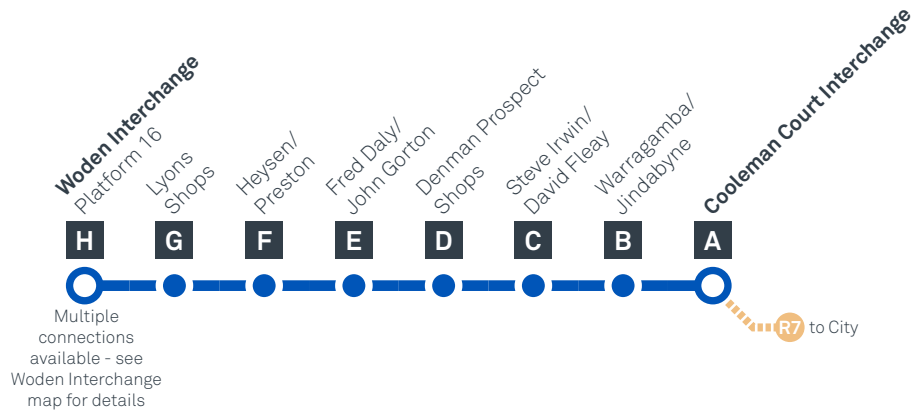

Explanations

- H Operates School Holidays Only
- S Operates School Days Only

CANBERRA
IS BETTER
CONNECTED

transport.act.gov.au

ACT
Government

Transport
Canberra

WODEN TO COOLEMAN COURT via Lyons and Denman Prospect

66

SATURDAY

AM	66	6:43	6:47	6:51	7:02	7:09	7:18	7:23	7:33
	66	7:43	7:47	7:51	8:02	8:09	8:18	8:23	8:33
	66	8:43	8:47	8:51	9:02	9:09	9:18	9:23	9:33
	66	9:43	9:47	9:51	10:02	10:09	10:18	10:23	10:33
	66	10:43	10:47	10:51	11:02	11:09	11:18	11:23	11:33
	66	11:43	11:47	11:51	12:02	12:09	12:18	12:23	12:33
PM	66	12:43	12:47	12:51	1:02	1:09	1:18	1:23	1:33
	66	1:43	1:47	1:51	2:02	2:09	2:18	2:23	2:33
	66	2:43	2:47	2:51	3:02	3:09	3:18	3:23	3:33
	66	3:43	3:47	3:51	4:02	4:09	4:18	4:23	4:33
	66	4:43	4:47	4:51	5:02	5:09	5:18	5:23	5:33
	66	5:43	5:47	5:51	6:02	6:09	6:18	6:23	6:33
	66	6:43	6:47	6:51	7:02	7:09	7:18	7:23	7:33
	66	7:43	7:47	7:51	8:02	8:09	8:18	8:23	8:33
	66	8:43	8:47	8:51	9:02	9:09	9:18	9:23	9:33
	66	9:43	9:47	9:51	10:02	10:09	10:18	10:23	10:33
	66	10:43	10:47	10:51	11:02	11:09	11:18	11:23	11:33
	66	11:43	11:47	11:51	12:02	12:09	12:18	12:23	12:33

CANBERRA
IS BETTER
CONNECTED

transport.act.gov.au

ACT
Government

Transport
Canberra

COOLEMAN COURT TO WODEN via Denman Prospect and Lyons

66

ROUTE MAP

- Bus route
- Bus station
- Mode interchange
- Educational institution
- Hospital
- Bicycle lockers
- Park and Ride
- RAPID route
- Bus terminus
- Route number
- Shopping centre
- Bicycle rails
- Bicycle cage