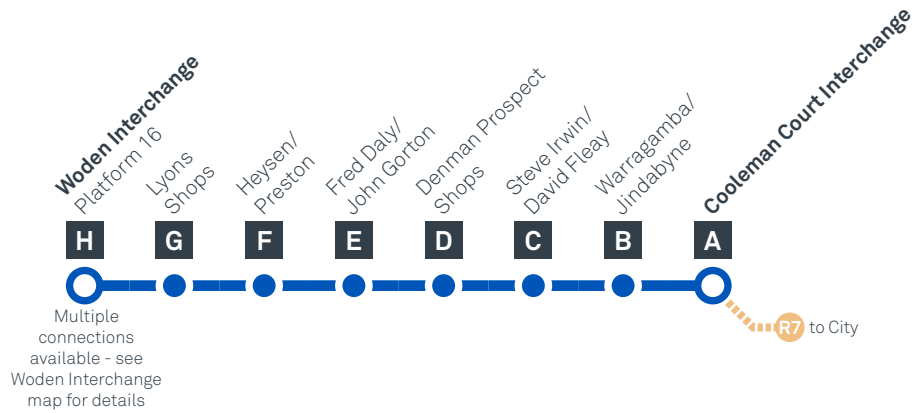

CANBERRA
IS BETTER
CONNECTED

transport.act.gov.au

ACT
Government

Transport
Canberra

WODEN TO COOLEMAN COURT via Lyons and Denman Prospect

MONDAY TO FRIDAY

AM	66	6:28	6:32	6:36	6:44	6:51	7:00	7:06	7:17
	66	6:58	7:03	7:07	7:20	7:28	7:38	7:44	7:55
	66	7:22	7:27	7:31	7:44	7:52	8:02	8:08	8:19
	66	7:45	7:50	7:54	8:07	8:15	8:25	8:31	8:42
	66	8:05	8:10	8:14	8:27	8:35	8:45	8:51	9:02
	66	8:35	8:40	8:44	8:57	9:04	9:13	9:18	9:28
	66	9:35	9:39	9:43	9:54	10:01	10:10	10:15	10:25
	66	10:35	10:39	10:43	10:54	11:01	11:10	11:15	11:25
	66	11:35	11:39	11:43	11:54	12:01	12:10	12:15	12:25
PM	66	12:35	12:39	12:43	12:54	1:01	1:10	1:15	1:25
	66	1:35	1:39	1:43	1:54	2:01	2:10	2:15	2:25
	66	2:35	2:39	2:43	2:54	3:01	3:10	3:15	3:25
	66	S3:05	S3:09	S3:13	S3:24	S3:31	S3:41	S3:45	S3:56
	66	3:35	3:40	3:44	3:57	4:05	4:15	4:21	4:32
	66	S3:56	S4:01	S4:05	S4:18	S4:26	S4:36	S4:42	S4:53
	66	H4:05	H4:10	H4:14	H4:27	H4:35	H4:45	H4:51	H5:02
	66	S4:10	S4:15	S4:19	S4:32	S4:40	S4:50	S4:56	S5:07
	66	S4:22	S4:27	S4:31	S4:44	S4:52	S5:02	S5:08	S5:19
	66	4:36	4:41	4:45	4:58	5:06	5:16	5:22	5:33
	66	4:56	5:01	5:05	5:18	5:26	5:36	5:42	5:53
	66	5:16	5:21	5:25	5:38	5:46	5:56	6:02	6:13
	66	5:36	5:41	5:45	5:58	6:06	6:16	6:22	6:33
	66	5:56	6:01	6:05	6:18	6:26	6:36	6:42	6:53
	66	6:15	6:20	6:24	6:37	6:45	6:55	7:01	7:11
	66	6:45	6:50	6:54	7:05	7:12	7:20	7:24	7:34
	66	7:15	7:19	7:23	7:33	7:40	7:48	7:52	8:02
	66	7:45	7:49	7:53	8:03	8:10	8:18	8:22	8:32
	66	8:45	8:49	8:53	9:03	9:10	9:18	9:22	9:32
	66	9:45	9:49	9:53	10:03	10:10	10:18	10:22	10:32
	66	10:45	10:49	10:53	11:03	11:10	11:18	11:22	11:32

Explanations

- H Operates School Holidays Only
- S Operates School Days Only

CANBERRA
IS BETTER
CONNECTED

transport.act.gov.au

ACT
Government

Transport
Canberra

WODEN TO COOLEMAN COURT via Lyons and Denman Prospect