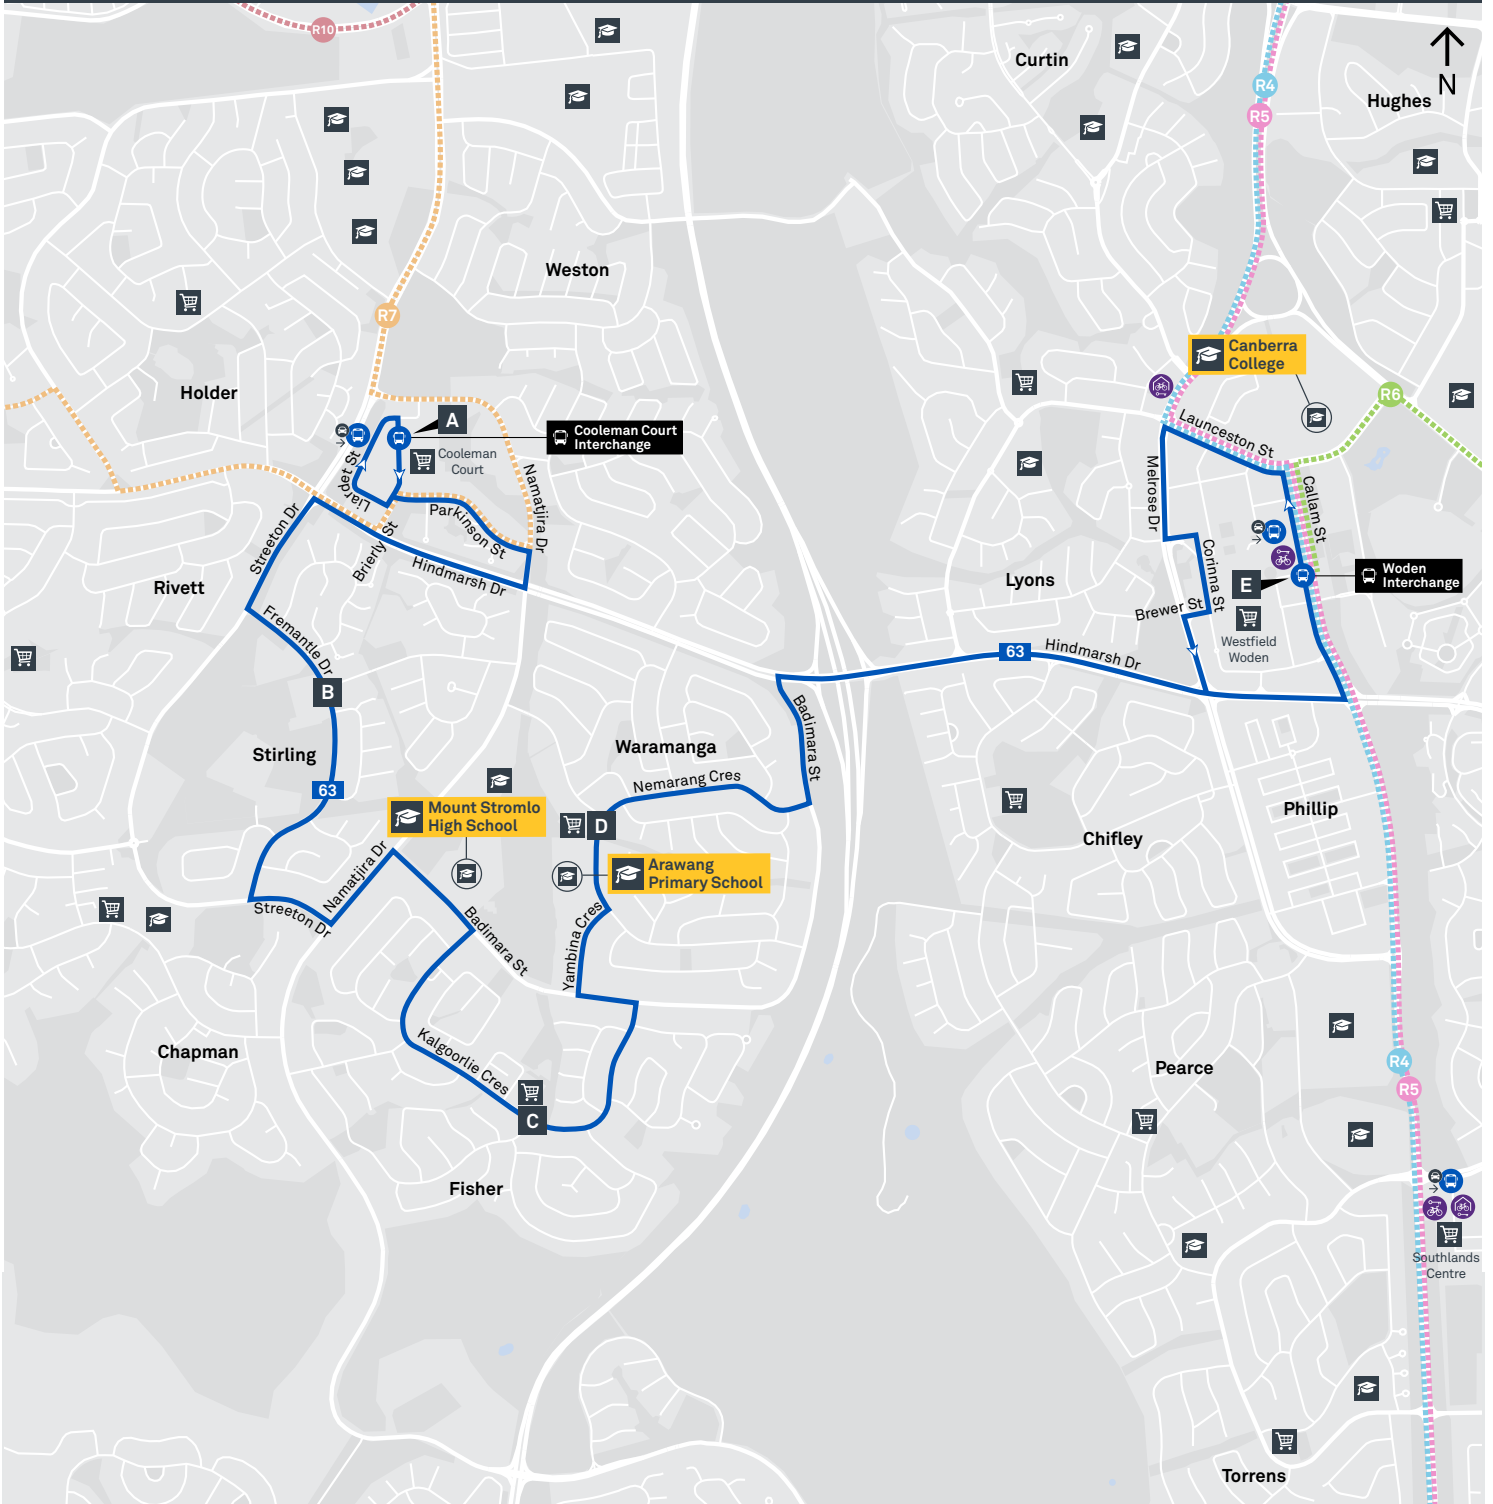

Transport
Canberra

WODEN TO COOLEMAN COURT via Fisher and Stirling

63

SATURDAY

AM	63	6:24	6:34	6:38	6:44	6:49
	63	7:24	7:34	7:38	7:44	7:49
	63	8:24	8:34	8:38	8:44	8:49
	63	9:24	9:34	9:38	9:44	9:49
	63	10:24	10:34	10:38	10:44	10:49
	63	11:24	11:34	11:38	11:44	11:49
PM	63	12:24	12:34	12:38	12:44	12:49
	63	1:24	1:34	1:38	1:44	1:49
	63	2:24	2:34	2:38	2:44	2:49
	63	3:24	3:34	3:38	3:44	3:49
	63	4:24	4:34	4:38	4:44	4:49
	63	5:24	5:34	5:38	5:44	5:49
	63	6:24	6:34	6:38	6:44	6:49
	63	7:24	7:34	7:38	7:44	7:49
	63	8:24	8:34	8:38	8:44	8:49
	63	9:24	9:34	9:38	9:44	9:49
	63	10:24	10:34	10:38	10:44	10:49
	63	11:24	11:34	11:38	11:44	11:49

CANBERRA
IS BETTER
CONNECTED

transport.act.gov.au

ACT
Government

Transport
Canberra

COOLEMAN COURT TO WODEN via Stirling and Fisher

63

ROUTE MAP

- Bus route
- Bus station
- Mode interchange
- Educational institution
- Hospital
- Bicycle lockers
- Park and Ride
- R4** RAPID route
- Bus terminus
- 63** Route number
- Shopping centre
- Bicycle rails
- Bicycle cage