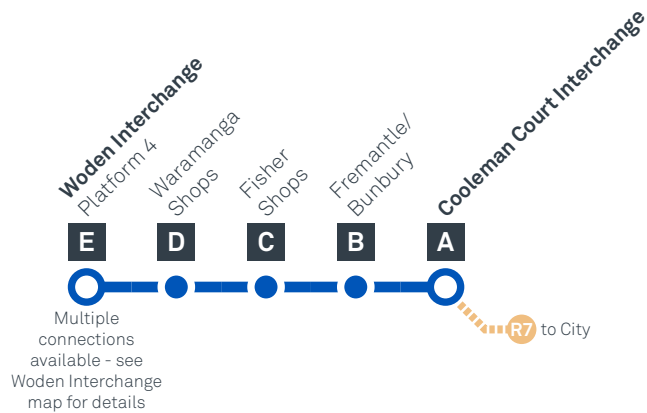

Transport
Canberra

WODEN TO COOLEMAN COURT via Fisher and Stirling

63

SATURDAY

AM	63	6:24	6:34	6:38	6:44	6:49
	63	7:24	7:34	7:38	7:44	7:49
	63	8:24	8:34	8:38	8:44	8:49
	63	9:24	9:34	9:38	9:44	9:49
	63	10:24	10:34	10:38	10:44	10:49
	63	11:24	11:34	11:38	11:44	11:49
PM	63	12:24	12:34	12:38	12:44	12:49
	63	1:24	1:34	1:38	1:44	1:49
	63	2:24	2:34	2:38	2:44	2:49
	63	3:24	3:34	3:38	3:44	3:49
	63	4:24	4:34	4:38	4:44	4:49
	63	5:24	5:34	5:38	5:44	5:49
	63	6:24	6:34	6:38	6:44	6:49
	63	7:24	7:34	7:38	7:44	7:49
	63	8:24	8:34	8:38	8:44	8:49
	63	9:24	9:34	9:38	9:44	9:49
	63	10:24	10:34	10:38	10:44	10:49
	63	11:24	11:34	11:38	11:44	11:49