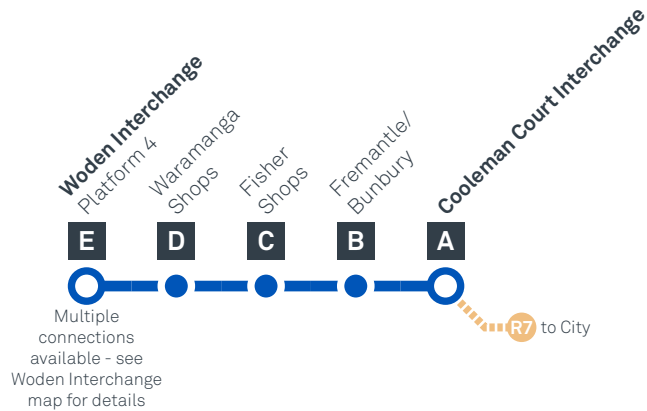

CANBERRA
IS BETTER
CONNECTED

transport.act.gov.au

ACT
Government

Transport
Canberra

WODEN TO COOLEMAN COURT via Fisher and Stirling

63

MONDAY TO FRIDAY

AM	63	5:55	6:04	6:08	6:12	6:19
	63	6:14	6:23	6:27	6:31	6:38
	63	6:34	6:43	6:47	6:51	6:58
	63	6:54	7:04	7:08	7:12	7:19
	63	7:14	7:25	7:29	7:33	7:40
	63	7:34	7:45	7:49	7:53	8:00
	63	7:52	8:03	8:07	8:11	8:18
	63	H8:15	H8:24	H8:28	H8:32	H8:39
	63	S8:15	S8:24	M8:30	S8:35	S8:42
	63	8:37	8:48	8:52	8:56	9:03
	63	8:57	9:07	9:11	9:15	9:22
	63	9:26	9:36	9:40	9:44	9:51
	63	9:55	10:05	10:09	10:13	10:20
	63	10:25	10:35	10:39	10:43	10:50
	63	10:55	11:05	11:09	11:13	11:20
	63	11:25	11:35	11:39	11:43	11:50
	63	11:55	12:05	12:09	12:13	12:20
PM	63	12:25	12:35	12:39	12:43	12:50
	63	12:55	1:05	1:09	1:13	1:20
	63	1:25	1:35	1:39	1:43	1:50
	63	1:55	2:05	2:09	2:13	2:20
	63	2:25	2:35	2:39	2:43	2:50
	63	H2:56	H3:05	H3:09	H3:14	H3:21
	63	S2:56	S3:05	M3:09	S3:16	S3:22
	63	3:26	3:37	3:42	3:46	3:54
	63	3:46	3:57	4:02	4:06	4:14
	63	S3:55	S4:06	S4:11	S4:15	S4:23
	63	4:05	4:16	4:21	4:25	4:33
	63	4:25	4:36	4:41	4:45	4:53
	63	4:45	4:56	5:01	5:05	5:13
	63	5:04	5:15	5:20	5:24	5:32
	63	5:24	5:35	5:40	5:44	5:52
	63	5:44	5:55	6:00	6:04	6:12
	63	6:04	6:15	6:20	6:24	6:32
	63	6:34	6:45	6:50	6:54	7:02
	63	7:04	7:13	7:17	7:21	7:27
	63	7:34	7:43	7:47	7:51	7:57
	63	8:34	8:43	8:47	8:51	8:57
	63	9:33	9:42	9:46	9:50	9:56
	63	10:33	10:42	10:46	10:50	10:56