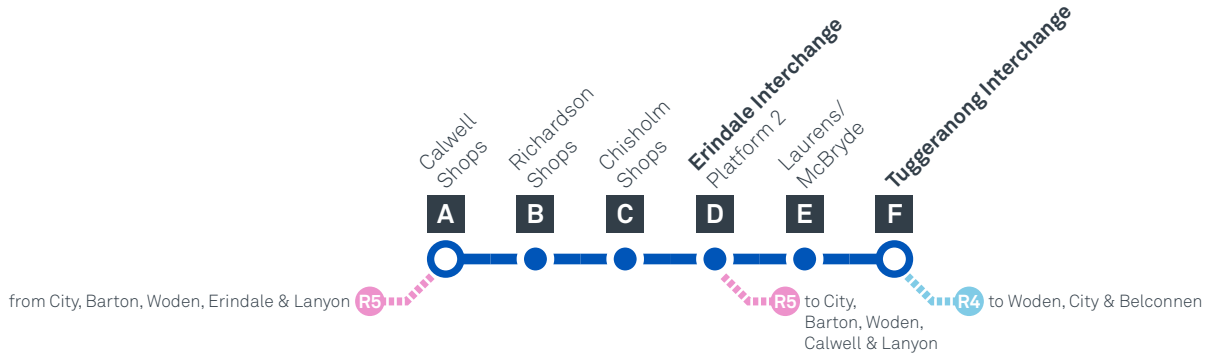

transport.act.gov.au

ACT
Government

Transport
Canberra

CALWELL TO TUGGERANONG via Chisholm and Erindale

SATURDAY

AM	76	6:47	6:52	6:58	7:08	7:12	7:19
	76	7:47	7:52	7:58	8:08	8:12	8:19
	76	8:47	8:52	8:58	9:08	9:12	9:19
	76	9:47	9:52	9:58	10:08	10:12	10:19
	76	10:47	10:52	10:58	11:08	11:12	11:19
	76	11:47	11:52	11:58	12:08	12:12	12:19
PM	76	12:47	12:52	12:58	1:08	1:12	1:19
	76	1:47	1:52	1:58	2:08	2:12	2:19
	76	2:47	2:52	2:58	3:08	3:12	3:19
	76	3:47	3:52	3:58	4:08	4:12	4:19
	76	4:47	4:52	4:58	5:08	5:12	5:19
	76	5:47	5:52	5:58	6:08	6:12	6:19
	76	6:47	6:52	6:58	7:08	7:12	7:19
	76	7:47	7:52	7:58	8:08	8:12	8:19
	76	8:47	8:52	8:58	9:08	9:12	9:19
	76	9:47	9:52	9:58	10:08	10:12	10:19
	76	10:47	10:52	10:58	11:08	11:12	11:19
	76	11:47	11:52	11:58	12:08	12:12	12:19