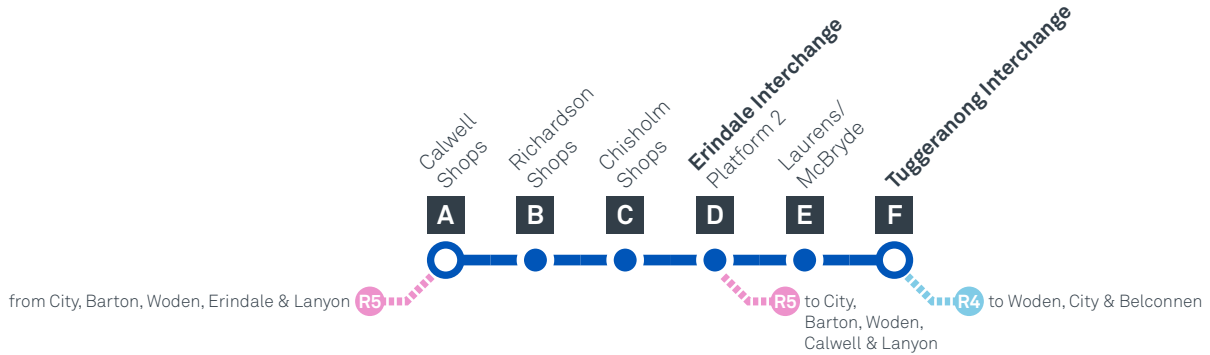

CALWELL TO TUGGERANONG via Chisholm and Erindale

MONDAY TO FRIDAY

AM	76	5:38	5:42	5:50	6:00	6:03	6:09
	76	6:07	6:11	6:19	6:29	6:32	6:38
	76	6:36	6:40	6:48	6:58	7:01	7:08
	76	7:06	7:10	7:17	7:28	7:32	7:39
	76	7:37	7:41	7:48	7:59	8:03	8:10
	76	8:07	8:11	8:18	8:29	8:33	8:40
	76	8:38	8:42	8:49	9:00	9:04	9:11
	76	9:10	9:15	9:21	9:32	9:36	9:43
	76	9:35	9:40	9:46	9:57	10:01	10:08
	76	10:05	10:10	10:16	10:27	10:31	10:38
	76	10:35	10:40	10:46	10:57	11:01	11:08
	76	11:05	11:10	11:16	11:27	11:31	11:38
	76	11:35	11:40	11:46	11:57	12:01	12:08
PM	76	12:05	12:10	12:16	12:27	12:31	12:38
	76	12:35	12:40	12:46	12:57	1:01	1:08
	76	1:05	1:10	1:16	1:27	1:31	1:38
	76	1:35	1:40	1:46	1:57	2:01	2:08
	76	2:05	2:10	2:16	2:27	2:31	2:38
	76	2:35	2:40	2:46	2:57	3:01	3:08
	76	3:05	3:10	3:16	3:27	3:31	3:38
	76	M3:15	S3:20	S3:26	S3:36	S3:40	S3:47
	76	3:35	3:40	3:47	3:58	4:02	4:09
	76	4:05	4:10	4:17	4:28	4:32	4:39
	76	4:35	4:40	4:47	4:58	5:02	5:09
	76	5:05	5:10	5:17	5:28	5:32	5:39
	76	5:35	5:40	5:47	5:58	6:02	6:09
	76	6:05	6:10	6:17	6:28	6:32	6:39
	76	6:35	6:40	6:47	6:58	7:02	7:09
	76	7:05	7:10	7:17	7:27	7:31	7:38
	76	7:35	7:40	7:47	7:57	8:01	8:08
	76	8:04	8:09	8:16	8:26	8:30	8:37
	76	8:34	8:39	8:46	8:56	9:00	9:07
	76	9:32	9:36	9:42	9:52	9:55	10:02
	76	10:32	10:36	10:42	10:52	10:55	11:02

Explanations

- M** Operates School Days Only and starts from St Francis of Assisi 7 minutes earlier and then travels via Calwell High School and Calwell Primary School
- S** Operates School Days Only

CANBERRA
IS BETTER
CONNECTED