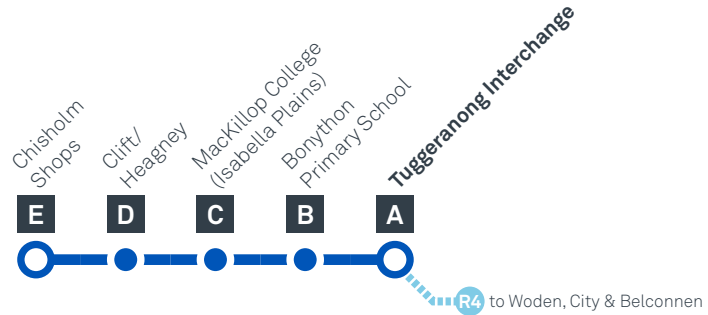

CANBERRA
IS BETTER
CONNECTED

transport.act.gov.au

ACT
Government

Transport
Canberra

CHISHOLM TO TUGGERANONG via Isabella Plains and Bonython

78

MONDAY TO FRIDAY

AM	78	5:58	6:06	6:10	6:15	6:23
	78	6:17	6:25	6:29	6:34	6:42
	78	6:35	6:43	6:47	6:52	7:00
	78	6:57	7:06	7:10	7:16	7:26
	78	7:18	7:28	7:32	7:38	7:48
	78	7:37	7:47	7:51	7:57	8:07
	78	7:56	8:06	8:10	8:16	8:26
	78	8:17	8:27	8:31	8:37	8:47
	78	8:38	8:48	8:52	8:58	9:08
	78	8:54	9:03	9:07	9:12	9:22
	78	9:13	9:21	9:25	9:30	9:40
	78	9:41	9:49	9:53	9:58	10:08
	78	10:11	10:19	10:23	10:28	10:38
	78	10:41	10:49	10:53	10:58	11:08
	78	11:11	11:19	11:23	11:28	11:38
	78	11:41	11:49	11:53	11:58	12:08
PM	78	12:11	12:19	12:23	12:28	12:38
	78	12:41	12:49	12:53	12:58	1:08
	78	1:11	1:19	1:23	1:28	1:38
	78	1:41	1:49	1:53	1:58	2:08
	78	2:13	2:21	2:26	2:33	2:43
	78	2:47	2:55	3:00	3:07	3:17
	78	3:17	3:25	3:30	3:37	3:47
	78	3:47	3:55	4:00	4:07	4:17
	78	4:12	4:20	4:25	4:32	4:42
	78	S4:22	S4:30	S4:35	S4:42	S4:52
	78	4:32	4:40	4:45	4:52	5:02
	78	4:53	5:01	5:06	5:13	5:23
	78	5:12	5:20	5:25	5:32	5:42
	78	5:32	5:40	5:45	5:52	6:02
	78	5:52	6:00	6:05	6:12	6:22
	78	6:12	6:20	6:25	6:32	6:42
	78	6:32	6:40	6:45	6:52	7:02
	78	7:02	7:10	7:15	7:22	7:31
	78	7:31	7:39	7:44	7:51	8:00
	78	8:01	8:09	8:14	8:21	8:30
	78	8:31	8:39	8:44	8:51	9:00
	78	9:01	9:09	9:13	9:18	9:26
	78	9:57	10:05	10:09	10:14	10:22
	78	10:57	11:05	11:09	11:14	11:22

Explanations

S Operates School Days Only

CANBERRA
IS BETTER
CONNECTED

transport.act.gov.au

ACT
Government

Transport
Canberra

CHISHOLM TO TUGGERANONG via Isabella Plains and Bonython

78