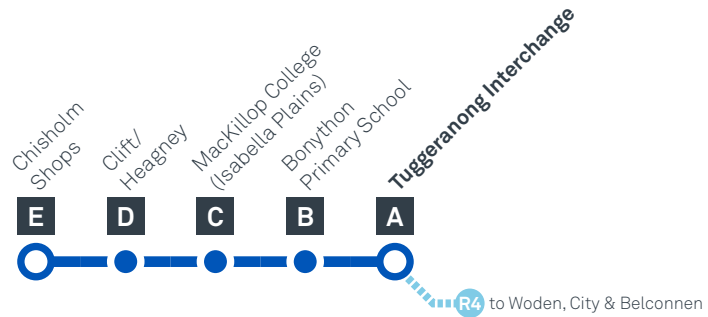

Explanations

S Operates School Days Only

CANBERRA
IS BETTER
CONNECTED

transport.act.gov.au

ACT
Government

Transport
Canberra

CHISHOLM TO TUGGERANONG via Isabella Plains and Bonython

78