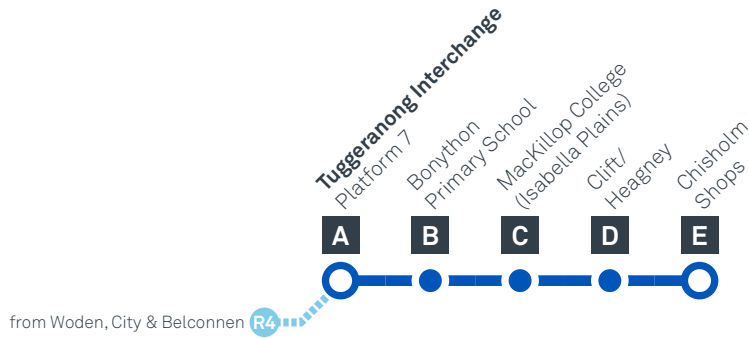

Explanations

S Operates School Days Only

CANBERRA
IS BETTER
CONNECTED

transport.act.gov.au

ACT
Government

Transport
Canberra

TUGGERANONG TO CHISHOLM via Bonython and Isabella Plains

78