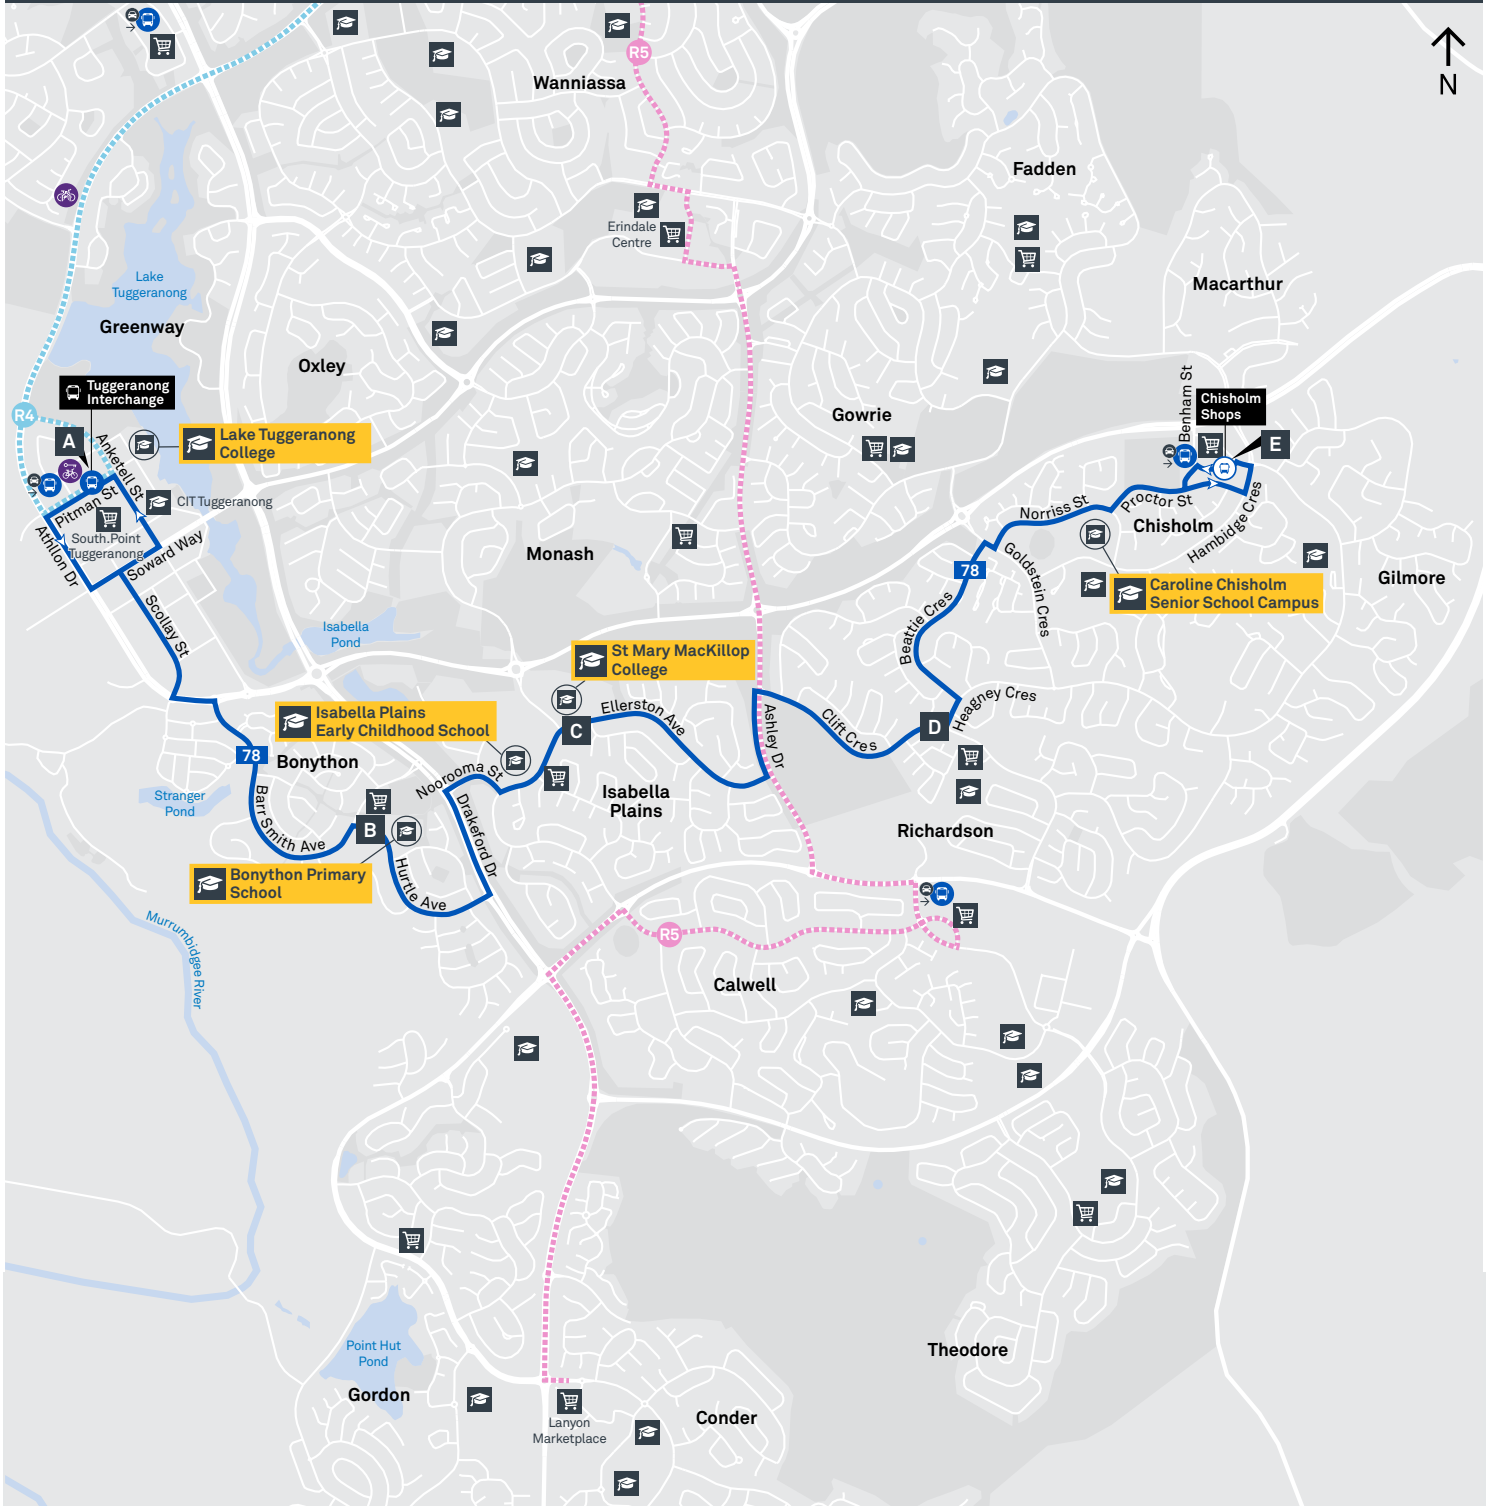

TUGGERANONG TO CHISHOLM via Bonython and Isabella Plains

78

MONDAY TO FRIDAY

AM	78	6:11	6:19	6:23	6:29	6:35
	78	6:33	6:41	6:45	6:51	6:57
	78	6:53	7:01	7:06	7:12	7:18
	78	7:10	7:20	7:25	7:31	7:37
	78	7:29	7:39	7:44	7:50	7:56
	78	7:50	8:00	8:05	8:11	8:17
	78	8:11	8:21	8:26	8:32	8:38
	78	8:27	8:37	8:42	8:48	8:54
	78	8:48	8:58	9:02	9:07	9:13
	78	9:17	9:26	9:30	9:35	9:41
	78	9:47	9:56	10:00	10:05	10:11
	78	10:17	10:26	10:30	10:35	10:41
	78	10:47	10:56	11:00	11:05	11:11
	78	11:17	11:26	11:30	11:35	11:41
	78	11:47	11:56	12:00	12:05	12:11
PM	78	12:17	12:26	12:30	12:35	12:41
	78	12:47	12:56	1:00	1:05	1:11
	78	1:17	1:26	1:30	1:35	1:41
	78	1:47	1:56	2:00	2:06	2:13
	78	2:17	2:30	2:34	2:40	2:47
	78	2:47	3:00	3:04	3:10	3:17
	78	3:17	3:30	3:34	3:40	3:47
	78	3:42	3:55	3:59	4:05	4:12
	78	S3:52	S4:05	S4:09	S4:15	S4:22
	78	4:02	4:15	4:19	4:25	4:32
	78	4:23	4:36	4:40	4:46	4:53
	78	4:42	4:55	4:59	5:05	5:12
	78	5:02	5:15	5:19	5:25	5:32
	78	5:22	5:35	5:39	5:45	5:52
	78	5:42	5:55	5:59	6:05	6:12
	78	6:02	6:15	6:19	6:25	6:32
	78	6:32	6:45	6:49	6:55	7:02
	78	7:02	7:14	7:18	7:24	7:31
	78	7:32	7:44	7:48	7:54	8:01
	78	8:02	8:14	8:18	8:24	8:31
	78	8:32	8:44	8:48	8:54	9:01
	78	9:32	9:40	9:44	9:50	9:57
	78	10:32	10:40	10:44	10:50	10:57

CANBERRA
IS BETTER
CONNECTED

transport.act.gov.au

ACT
Government

Transport
Canberra

TUGGERANONG TO CHISHOLM via Bonython and Isabella Plains

78

ROUTE MAP

- Bus route
- Bus station
- Mode interchange
- Educational institution
- Hospital
- Bicycle lockers
- Park and Ride
- R4** RAPID route
- Bus terminus
- 78** Route number
- Shopping centre
- Bicycle rails
- Bicycle cage