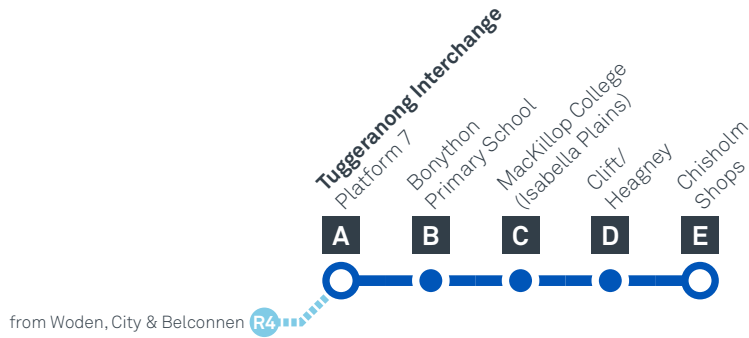

TUGGERANONG TO CHISHOLM via Bonython and Isabella Plains

78

MONDAY TO FRIDAY

AM	78	6:11	6:19	6:23	6:29	6:35
	78	6:33	6:41	6:45	6:51	6:57
	78	6:53	7:01	7:06	7:12	7:18
	78	7:10	7:20	7:25	7:31	7:37
	78	7:29	7:39	7:44	7:50	7:56
	78	7:50	8:00	8:05	8:11	8:17
	78	8:11	8:21	8:26	8:32	8:38
	78	8:27	8:37	8:42	8:48	8:54
	78	8:48	8:58	9:02	9:07	9:13
	78	9:17	9:26	9:30	9:35	9:41
	78	9:47	9:56	10:00	10:05	10:11
	78	10:17	10:26	10:30	10:35	10:41
	78	10:47	10:56	11:00	11:05	11:11
	78	11:17	11:26	11:30	11:35	11:41
	78	11:47	11:56	12:00	12:05	12:11
PM	78	12:17	12:26	12:30	12:35	12:41
	78	12:47	12:56	1:00	1:05	1:11
	78	1:17	1:26	1:30	1:35	1:41
	78	1:47	1:56	2:00	2:06	2:13
	78	2:17	2:30	2:34	2:40	2:47
	78	2:47	3:00	3:04	3:10	3:17
	78	3:17	3:30	3:34	3:40	3:47
	78	3:42	3:55	3:59	4:05	4:12
	78	S3:52	S4:05	S4:09	S4:15	S4:22
	78	4:02	4:15	4:19	4:25	4:32
	78	4:23	4:36	4:40	4:46	4:53
	78	4:42	4:55	4:59	5:05	5:12
	78	5:02	5:15	5:19	5:25	5:32
	78	5:22	5:35	5:39	5:45	5:52
	78	5:42	5:55	5:59	6:05	6:12
	78	6:02	6:15	6:19	6:25	6:32
	78	6:32	6:45	6:49	6:55	7:02
	78	7:02	7:14	7:18	7:24	7:31
	78	7:32	7:44	7:48	7:54	8:01
	78	8:02	8:14	8:18	8:24	8:31
	78	8:32	8:44	8:48	8:54	9:01
	78	9:32	9:40	9:44	9:50	9:57
	78	10:32	10:40	10:44	10:50	10:57

Explanations

S Operates School Days Only

CANBERRA
IS BETTER
CONNECTED

transport.act.gov.au

ACT
Government

Transport
Canberra