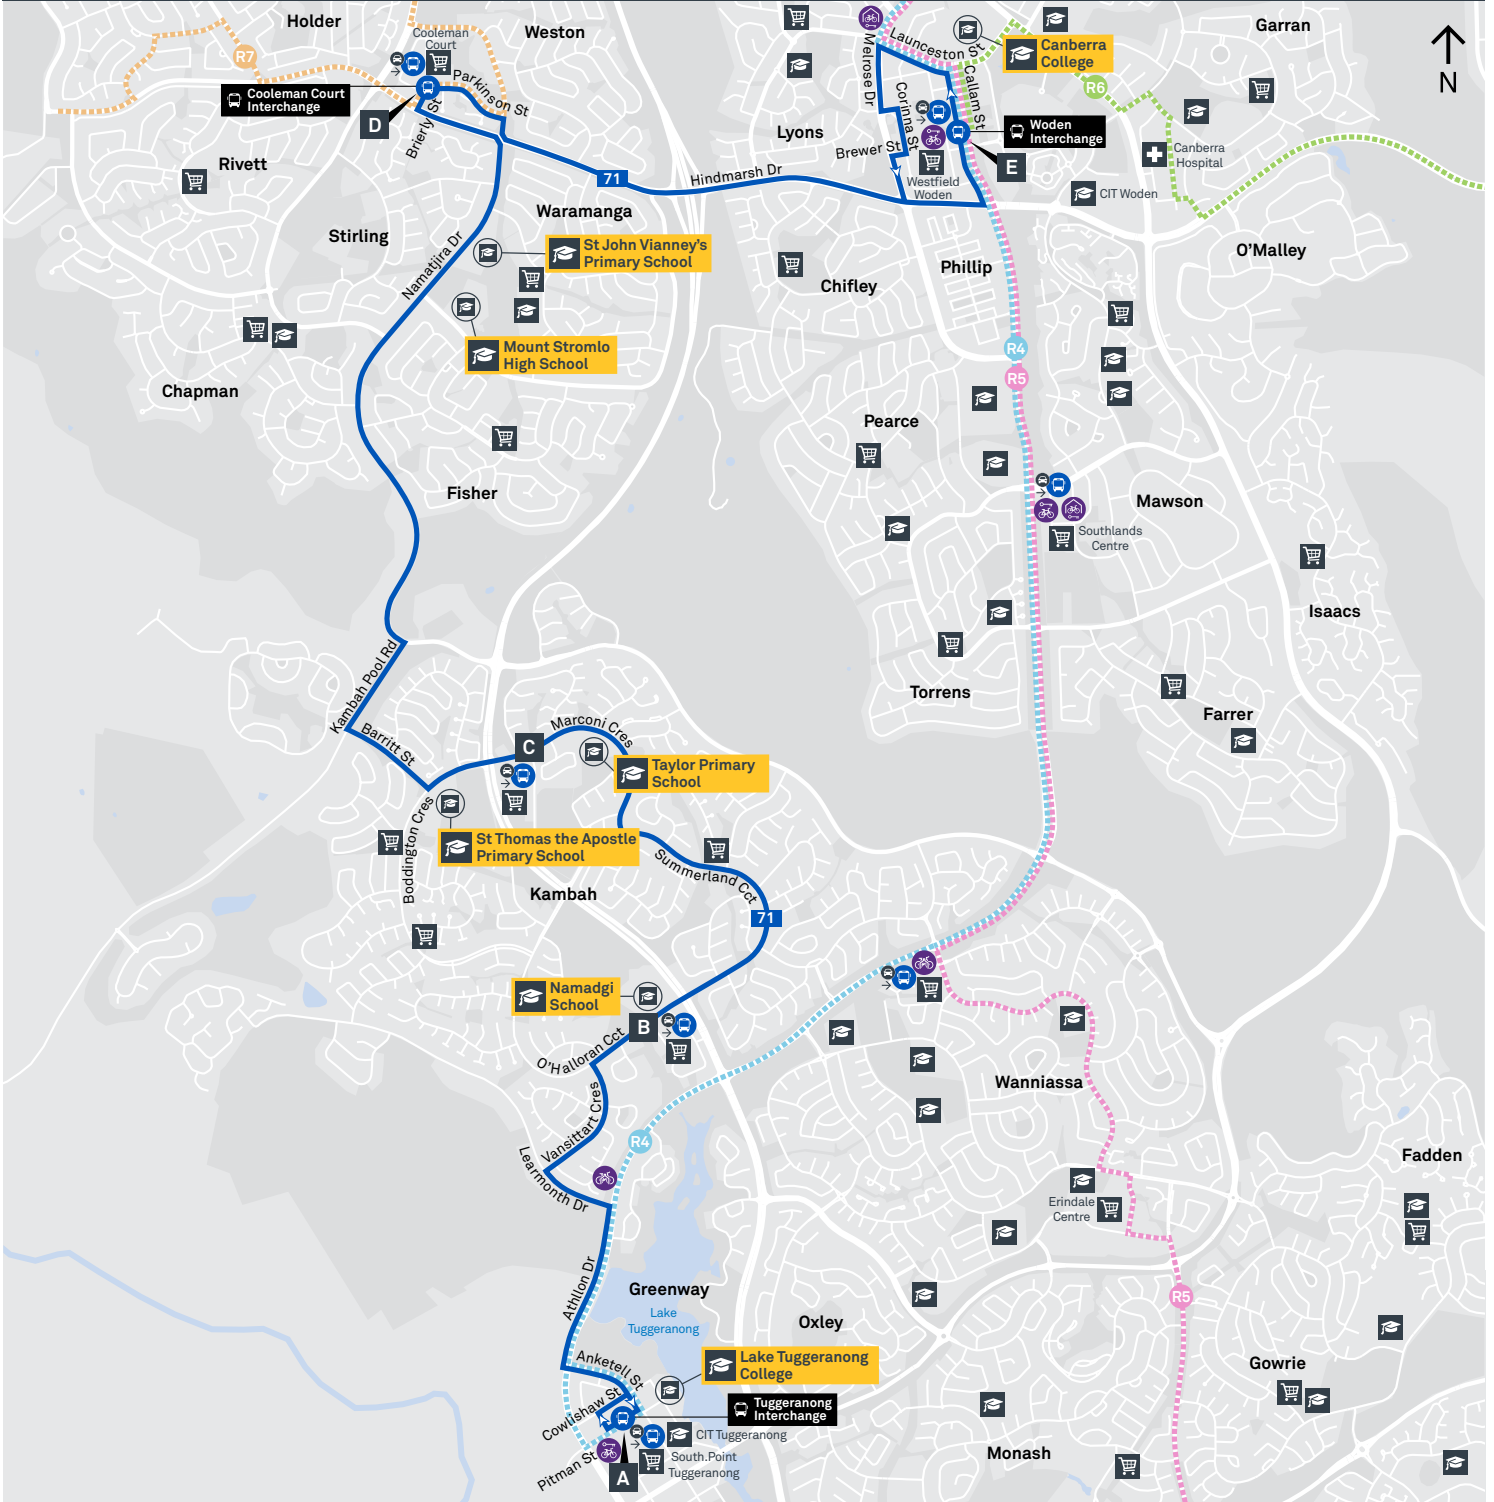

Explanations

S Operates School Days Only

CANBERRA
IS BETTER
CONNECTED

transport.act.gov.au

ACT
Government

Transport
Canberra

TUGGERANONG TO WODEN via Kambah East and Coolman Court

71

CANBERRA
IS BETTER
CONNECTED

transport.act.gov.au

ACT
Government

Transport
Canberra

WODEN TO TUGGERANONG via Cooleman Court and Kambah East

71

MONDAY TO FRIDAY

AM	71	5:50	5:59	6:10	6:17	6:24
	71	6:19	6:28	6:39	6:46	6:53
	71	6:49	6:58	7:11	7:20	7:30
	71	7:17	7:28	7:42	7:51	8:01
	71	7:47	7:58	8:12	8:21	8:31
	71	8:20	8:31	8:45	8:54	9:04
	71	8:49	9:00	9:13	9:20	9:29
	71	9:19	9:29	9:42	9:49	9:58
	71	9:49	9:59	10:12	10:19	10:28
	71	10:19	10:29	10:42	10:49	10:58
	71	11:19	11:29	11:42	11:49	11:58
PM	71	12:19	12:29	12:42	12:49	12:58
	71	1:19	1:29	1:42	1:49	1:58
	71	2:19	2:29	2:42	2:49	2:58
	71	S2:53	S3:03	S3:16	S3:23	S3:32
	71	3:19	3:29	3:41	3:48	3:57
	71	3:48	4:02	4:14	4:21	4:30
	71	S4:05	S4:19	S4:31	S4:38	S4:47
	71	4:19	4:33	4:45	4:52	5:01
	71	4:49	5:03	5:15	5:22	5:31
	71	5:19	5:33	5:45	5:52	6:01
	71	5:49	6:03	6:15	6:22	6:31
	71	6:19	6:33	6:45	6:52	7:01
	71	6:49	7:02	7:13	7:20	7:27
	71	7:19	7:30	7:41	7:48	7:55
	71	7:49	8:00	8:11	8:18	8:25
	71	8:49	9:00	9:11	9:18	9:25
	71	9:49	9:58	10:09	10:16	10:23
	71	10:49	10:58	11:09	11:16	11:23

Explanations

S Operates School Days Only

CANBERRA
IS BETTER
CONNECTED

transport.act.gov.au

ACT
Government

Transport
Canberra

WODEN TO TUGGERANONG via Cooleman Court and Kambah East

71

CANBERRA
IS BETTER
CONNECTED

transport.act.gov.au

ACT
Government

Transport
Canberra

TUGGERANONG TO WODEN via Kambah East and Coleman Court

71

ROUTE MAP

- Bus route
- Bus station
- Mode interchange
- Educational institution
- Hospital
- Bicycle lockers
- Park and Ride
- R4 RAPID route
- Bus terminus
- 71 Route number
- Shopping centre
- Bicycle rails
- Bicycle cage