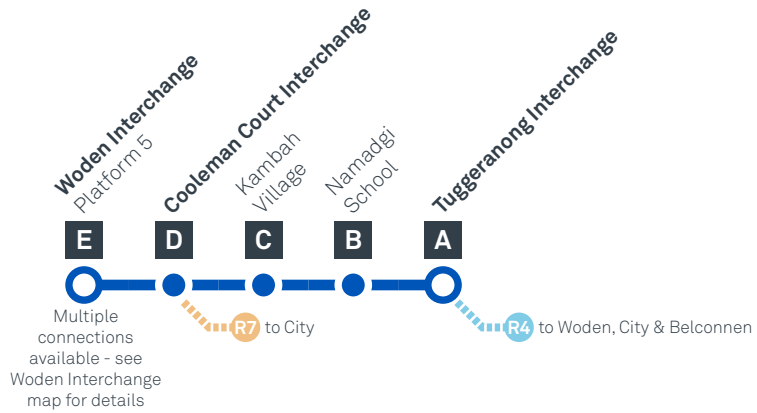

Explanations

S Operates School Days Only

CANBERRA
IS BETTER
CONNECTED

transport.act.gov.au

ACT
Government

Transport
Canberra

TUGGERANONG TO WODEN via Kambah East and Coolman Court

71

CANBERRA
IS BETTER
CONNECTED

transport.act.gov.au

ACT
Government

Transport
Canberra

WODEN TO TUGGERANONG via Cooleman Court and Kambah East

71

MONDAY TO FRIDAY

AM	71	5:50	5:59	6:10	6:17	6:24
	71	6:19	6:28	6:39	6:46	6:53
	71	6:49	6:58	7:11	7:20	7:30
	71	7:17	7:28	7:42	7:51	8:01
	71	7:47	7:58	8:12	8:21	8:31
	71	8:20	8:31	8:45	8:54	9:04
	71	8:49	9:00	9:13	9:20	9:29
	71	9:19	9:29	9:42	9:49	9:58
	71	9:49	9:59	10:12	10:19	10:28
	71	10:19	10:29	10:42	10:49	10:58
	71	11:19	11:29	11:42	11:49	11:58
PM	71	12:19	12:29	12:42	12:49	12:58
	71	1:19	1:29	1:42	1:49	1:58
	71	2:19	2:29	2:42	2:49	2:58
	71	S2:53	S3:03	S3:16	S3:23	S3:32
	71	3:19	3:29	3:41	3:48	3:57
	71	3:48	4:02	4:14	4:21	4:30
	71	S4:05	S4:19	S4:31	S4:38	S4:47
	71	4:19	4:33	4:45	4:52	5:01
	71	4:49	5:03	5:15	5:22	5:31
	71	5:19	5:33	5:45	5:52	6:01
	71	5:49	6:03	6:15	6:22	6:31
	71	6:19	6:33	6:45	6:52	7:01
	71	6:49	7:02	7:13	7:20	7:27
	71	7:19	7:30	7:41	7:48	7:55
	71	7:49	8:00	8:11	8:18	8:25
	71	8:49	9:00	9:11	9:18	9:25
	71	9:49	9:58	10:09	10:16	10:23
	71	10:49	10:58	11:09	11:16	11:23

Explanations

S Operates School Days Only

CANBERRA
IS BETTER
CONNECTED

transport.act.gov.au

ACT
Government

Transport
Canberra

WODEN TO TUGGERANONG via Cooleman Court and Kambah East

71

CANBERRA
IS BETTER
CONNECTED

transport.act.gov.au

ACT
Government

Transport
Canberra

TUGGERANONG TO WODEN via Kambah East and Coleman Court

71

ROUTE MAP

- Bus route
- Bus station
- Mode interchange
- Educational institution
- Hospital
- Bicycle lockers
- Park and Ride
- R4 RAPID route
- Bus terminus
- 71 Route number
- Shopping centre
- Bicycle rails
- Bicycle cage