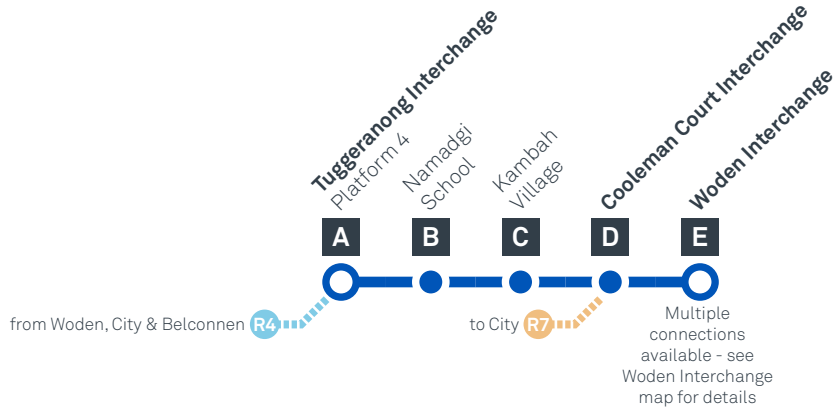

Explanations

S Operates School Days Only

CANBERRA
IS BETTER
CONNECTED

transport.act.gov.au

ACT
Government

Transport
Canberra

TUGGERANONG TO WODEN via Kambah East and Coolman Court

71

CANBERRA
IS BETTER
CONNECTED

transport.act.gov.au

ACT
Government

Transport
Canberra

WODEN TO TUGGERANONG via Cooleman Court and Kambah East

71

MONDAY TO FRIDAY

AM	71	5:50	5:59	6:10	6:17	6:24
	71	6:19	6:28	6:39	6:46	6:53
	71	6:49	6:58	7:11	7:20	7:30
	71	7:17	7:28	7:42	7:51	8:01
	71	7:47	7:58	8:12	8:21	8:31
	71	8:20	8:31	8:45	8:54	9:04
	71	8:49	9:00	9:13	9:20	9:29
	71	9:19	9:29	9:42	9:49	9:58
	71	9:49	9:59	10:12	10:19	10:28
	71	10:19	10:29	10:42	10:49	10:58
	71	11:19	11:29	11:42	11:49	11:58
PM	71	12:19	12:29	12:42	12:49	12:58
	71	1:19	1:29	1:42	1:49	1:58
	71	2:19	2:29	2:42	2:49	2:58
	71	S2:53	S3:03	S3:16	S3:23	S3:32
	71	3:19	3:29	3:41	3:48	3:57
	71	3:48	4:02	4:14	4:21	4:30
	71	S4:05	S4:19	S4:31	S4:38	S4:47
	71	4:19	4:33	4:45	4:52	5:01
	71	4:49	5:03	5:15	5:22	5:31
	71	5:19	5:33	5:45	5:52	6:01
	71	5:49	6:03	6:15	6:22	6:31
	71	6:19	6:33	6:45	6:52	7:01
	71	6:49	7:02	7:13	7:20	7:27
	71	7:19	7:30	7:41	7:48	7:55
	71	7:49	8:00	8:11	8:18	8:25
	71	8:49	9:00	9:11	9:18	9:25
	71	9:49	9:58	10:09	10:16	10:23
	71	10:49	10:58	11:09	11:16	11:23

Explanations

S Operates School Days Only

CANBERRA
IS BETTER
CONNECTED

transport.act.gov.au

ACT
Government

Transport
Canberra

WODEN TO TUGGERANONG via Cooleman Court and Kambah East

71