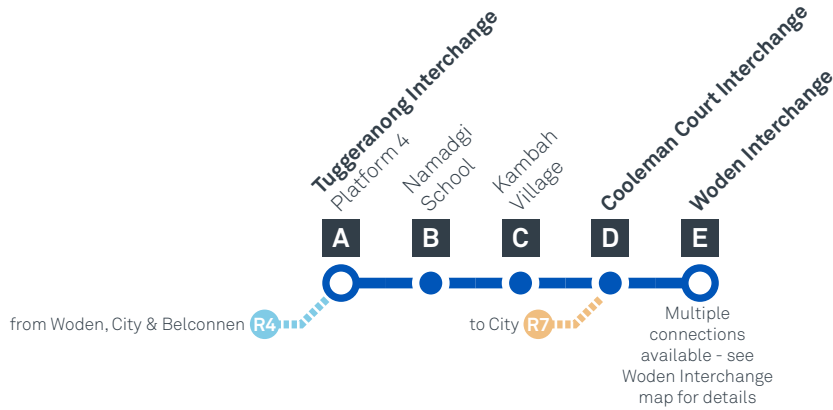

TUGGERANONG TO WODEN

via Kambah East and Cooleman Court

71

MONDAY TO FRIDAY

AM	71	5:38	5:46	5:52	6:03	6:15
	71	6:07	6:15	6:21	6:32	6:44
	71	6:36	6:44	6:50	7:01	7:15
	71	7:04	7:13	7:21	7:34	7:48
	71	7:33	7:42	7:50	8:03	8:17
	71	8:05	8:14	8:22	8:35	8:49
	71	8:35	8:44	8:52	9:05	9:16
	71	9:06	9:15	9:21	9:33	9:44
	71	9:36	9:45	9:51	10:03	10:14
	71	10:36	10:45	10:51	11:03	11:14
	71	11:36	11:45	11:51	12:03	12:14
PM	71	12:36	12:45	12:51	1:03	1:14
	71	1:36	1:45	1:51	2:03	2:14
	71	2:36	2:45	2:51	3:03	3:14
	71	S3:06	S3:15	S3:21	S3:33	S3:44
	71	3:36	3:45	3:52	4:05	4:16
	71	S3:52	S4:01	S4:08	S4:21	S4:32
	71	4:06	4:15	4:22	4:35	4:46
	71	4:36	4:45	4:52	5:05	5:16
	71	5:06	5:15	5:22	5:35	5:46
	71	5:36	5:45	5:52	6:05	6:16
	71	6:06	6:15	6:22	6:35	6:46
	71	6:36	6:45	6:52	7:05	7:15
	71	7:06	7:14	7:20	7:32	7:42
	71	7:36	7:44	7:50	8:02	8:12
	71	8:06	8:14	8:20	8:32	8:42
	71	8:36	8:44	8:50	9:02	9:11
	71	9:36	9:44	9:50	10:01	10:10
	71	10:36	10:44	10:50	11:01	11:10

Explanations

S Operates School Days Only

CANBERRA
IS BETTER
CONNECTED

transport.act.gov.au

ACT
Government

Transport
Canberra

TUGGERANONG TO WODEN via Kambah East and Coolman Court

71