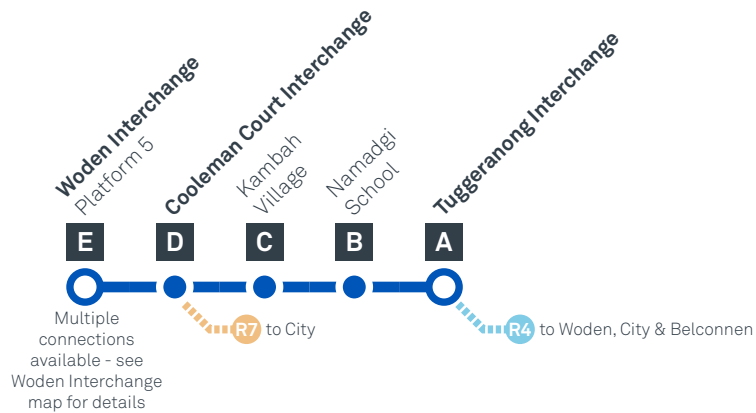

CANBERRA
IS BETTER
CONNECTED

transport.act.gov.au

ACT
Government

Transport
Canberra

WODEN TO TUGGERANONG via Cooleman Court and Kambah East

71

MONDAY TO FRIDAY

AM	71	5:50	5:59	6:10	6:17	6:24
	71	6:19	6:28	6:39	6:46	6:53
	71	6:49	6:58	7:11	7:20	7:30
	71	7:17	7:28	7:42	7:51	8:01
	71	7:47	7:58	8:12	8:21	8:31
	71	8:20	8:31	8:45	8:54	9:04
	71	8:49	9:00	9:13	9:20	9:29
	71	9:19	9:29	9:42	9:49	9:58
	71	9:49	9:59	10:12	10:19	10:28
	71	10:19	10:29	10:42	10:49	10:58
	71	11:19	11:29	11:42	11:49	11:58
PM	71	12:19	12:29	12:42	12:49	12:58
	71	1:19	1:29	1:42	1:49	1:58
	71	2:19	2:29	2:42	2:49	2:58
	71	S2:53	S3:03	S3:16	S3:23	S3:32
	71	3:19	3:29	3:41	3:48	3:57
	71	3:48	4:02	4:14	4:21	4:30
	71	S4:05	S4:19	S4:31	S4:38	S4:47
	71	4:19	4:33	4:45	4:52	5:01
	71	4:49	5:03	5:15	5:22	5:31
	71	5:19	5:33	5:45	5:52	6:01
	71	5:49	6:03	6:15	6:22	6:31
	71	6:19	6:33	6:45	6:52	7:01
	71	6:49	7:02	7:13	7:20	7:27
	71	7:19	7:30	7:41	7:48	7:55
	71	7:49	8:00	8:11	8:18	8:25
	71	8:49	9:00	9:11	9:18	9:25
	71	9:49	9:58	10:09	10:16	10:23
	71	10:49	10:58	11:09	11:16	11:23

Explanations

S Operates School Days Only

CANBERRA
IS BETTER
CONNECTED

transport.act.gov.au

ACT
Government

Transport
Canberra

WODEN TO TUGGERANONG via Cooleman Court and Kambah East

71

CANBERRA
IS BETTER
CONNECTED

transport.act.gov.au

ACT
Government

Transport
Canberra

TUGGERANONG TO WODEN via Kambah East and Coleman Court

71

ROUTE MAP

- Bus route
- Bus station
- Mode interchange
- Educational institution
- Hospital
- Bicycle lockers
- Park and Ride
- R4 RAPID route
- Bus terminus
- 71 Route number
- Shopping centre
- Bicycle rails
- Bicycle cage