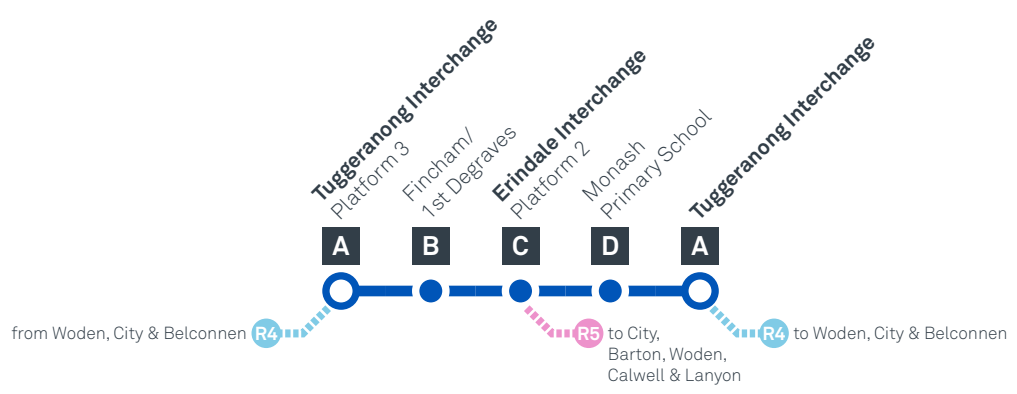

Explanations

S Operates School Days Only

CANBERRA
IS BETTER
CONNECTED

transport.act.gov.au

ERINDALE LOOP via Oxley and Monash

SATURDAY

AM	72	6:49	7:01	7:08	7:13	7:22
	72	7:49	8:01	8:08	8:13	8:22
	72	8:49	9:01	9:08	9:13	9:22
	72	9:49	10:01	10:08	10:13	10:22
	72	10:49	11:01	11:08	11:13	11:22
	72	11:49	12:01	12:08	12:13	12:22
PM	72	12:49	1:01	1:08	1:13	1:22
	72	1:49	2:01	2:08	2:13	2:22
	72	2:49	3:01	3:08	3:13	3:22
	72	3:49	4:01	4:08	4:13	4:22
	72	4:49	5:01	5:08	5:13	5:22
	72	5:49	6:01	6:08	6:13	6:22
	72	6:49	7:01	7:08	7:13	7:22
	72	7:49	8:01	8:08	8:13	8:22
	72	8:49	9:01	9:08	9:13	9:22
	72	9:49	10:01	10:08	10:13	10:22
	72	10:49	11:01	11:08	11:13	11:22
	72	11:49	12:01	12:08	12:13	12:22

Explanations

S Operates School Days Only

CANBERRA
IS BETTER
CONNECTED

transport.act.gov.au

ACT
Government

Transport
Canberra

ERINDALE LOOP via Monash and Oxley

73