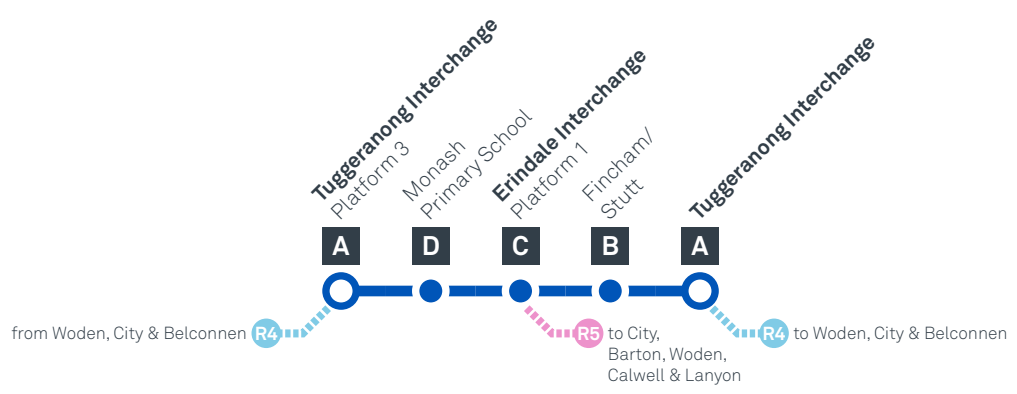

CANBERRA IS BETTER CONNECTED

transport.act.gov.au

ACT Government

Transport Canberra

ERINDALE LOOP via Monash and Oxley

MONDAY TO FRIDAY

AM	73	5:53	6:02	6:09	6:16	6:26
	73	6:23	6:32	6:39	6:46	6:56
	73	6:53	7:02	7:11	7:18	7:30
	73	7:22	7:32	7:41	7:48	8:00
	73	7:50	8:00	8:09	8:16	8:28
	73	8:23	8:33	8:42	8:49	9:01
	73	8:50	9:00	9:07	9:14	9:24
	73	9:21	9:30	9:37	9:44	9:54
	73	9:51	10:00	10:07	10:14	10:24
	73	10:21	10:30	10:37	10:44	10:54
	73	10:51	11:00	11:07	11:14	11:24
	73	11:21	11:30	11:37	11:44	11:54
	73	11:51	12:00	12:07	12:14	12:24
PM	73	12:21	12:30	12:37	12:44	12:54
	73	12:51	1:00	1:07	1:14	1:24
	73	1:21	1:30	1:37	1:44	1:54
	73	1:51	2:00	2:07	2:14	2:24
	73	2:21	2:30	2:37	2:44	2:54
	73	2:51	3:00	3:07	3:13	3:24
	73	S3:06	S3:17	S3:26	S3:32	S3:43
	73	3:21	3:32	3:39	3:45	3:56
	73	3:51	4:02	4:09	4:15	4:26
	73	S4:09	S4:20	S4:27	S4:33	S4:44
	73	4:22	4:33	4:40	4:46	4:57
	73	4:51	5:02	5:09	5:15	5:26
	73	5:21	5:32	5:39	5:45	5:56
	73	5:51	6:02	6:09	6:15	6:26
	73	6:21	6:32	6:39	6:45	6:56
	73	6:51	7:02	7:07	7:14	7:24
	73	7:21	7:30	7:35	7:42	7:52
	73	7:51	8:00	8:05	8:12	8:22
	73	8:51	9:00	9:05	9:12	9:22
	73	9:51	10:00	10:05	10:12	10:22
	73	10:51	11:00	11:05	11:12	11:22

Explanations

S Operates School Days Only

CANBERRA
IS BETTER
CONNECTED

transport.act.gov.au

ACT
Government

Transport
Canberra

ERINDALE LOOP via Monash and Oxley

73

CANBERRA
IS BETTER
CONNECTED

transport.act.gov.au

ACT
Government

Transport
Canberra

ERINDALE LOOP via Oxley and Monash

ROUTE MAP

- Bus route
- Bus station
- Mode interchange
- Educational institution
- Hospital
- Bicycle lockers
- Park and Ride
- R4 RAPID route
- Bus terminus
- 72 Route number
- Shopping centre
- Bicycle rails
- Bicycle cage