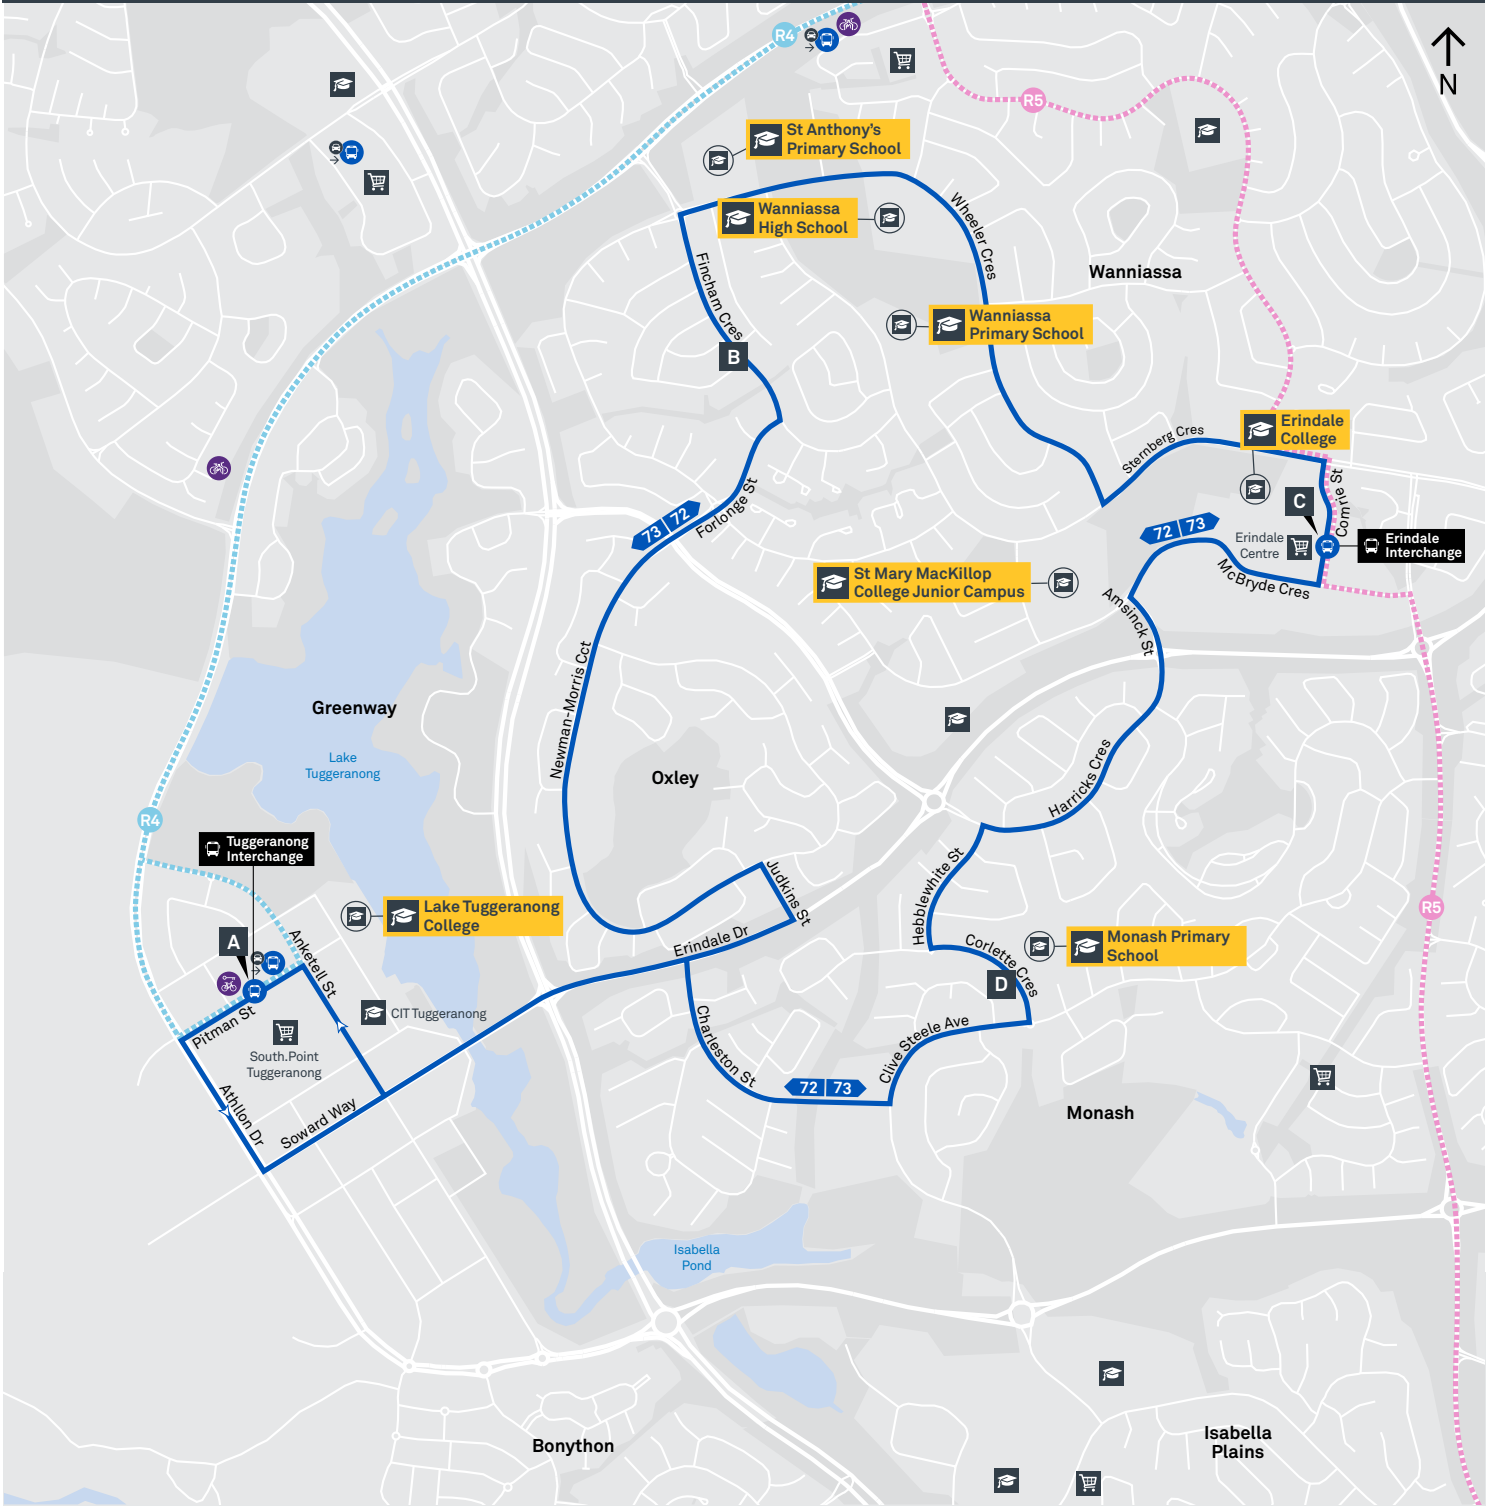

ERINDALE LOOP via Oxley and Monash

MONDAY TO FRIDAY

AM	72	5:35	5:46	5:54	5:59	6:06
	72	6:05	6:16	6:24	6:29	6:36
	72	6:35	6:46	6:54	6:59	7:08
	72	7:05	7:20	7:28	7:33	7:42
	72	7:35	7:50	7:58	8:03	8:12
	72	8:08	8:23	8:31	8:36	8:45
	72	S8:23	S8:38	S8:46	S8:51	S9:00
	72	8:36	8:51	8:59	9:04	9:14
	72	9:06	9:18	9:26	9:31	9:41
	72	9:36	9:48	9:56	10:01	10:11
	72	10:06	10:18	10:26	10:31	10:41
	72	10:36	10:48	10:56	11:01	11:11
	72	11:06	11:18	11:26	11:31	11:41
	72	11:36	11:48	11:56	12:01	12:11
PM	72	12:06	12:18	12:26	12:31	12:41
	72	12:36	12:48	12:56	1:01	1:11
	72	1:06	1:18	1:26	1:31	1:41
	72	1:36	1:48	1:56	2:01	2:11
	72	2:06	2:18	2:26	2:31	2:41
	72	2:36	2:48	2:56	3:01	3:11
	72	3:06	3:18	3:26	3:31	3:42
	72	S3:23	S3:35	S3:43	S3:48	S3:59
	72	3:36	3:49	3:57	4:02	4:13
	72	4:06	4:19	4:27	4:32	4:43
	72	4:36	4:49	4:57	5:02	5:13
	72	5:06	5:19	5:27	5:32	5:43
	72	5:36	5:49	5:57	6:02	6:13
	72	6:06	6:19	6:27	6:32	6:43
	72	6:36	6:49	6:57	7:02	7:09
	72	7:06	7:17	7:24	7:30	7:37
	72	7:36	7:47	7:54	8:00	8:07
	72	8:07	8:18	8:25	8:31	8:38
	72	9:07	9:18	9:25	9:31	9:38
	72	10:07	10:18	10:25	10:31	10:38
	72	11:07	11:18	11:25	11:31	11:38

CANBERRA
IS BETTER
CONNECTED

transport.act.gov.au

ACT
Government

Transport
Canberra

ERINDALE LOOP via Oxley and Monash

ROUTE MAP

- Bus route
- Bus station
- Mode interchange
- Educational institution
- Hospital
- Bicycle lockers
- Park and Ride
- R4 RAPID route
- Bus terminus
- 72 Route number
- Shopping centre
- Bicycle rails
- Bicycle cage