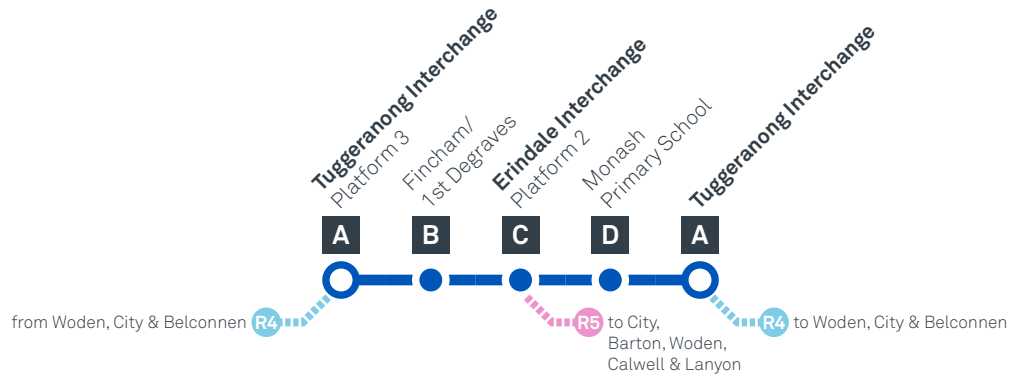

ERINDALE LOOP via Oxley and Monash

MONDAY TO FRIDAY

AM	72	5:35	5:46	5:54	5:59	6:06
	72	6:05	6:16	6:24	6:29	6:36
	72	6:35	6:46	6:54	6:59	7:08
	72	7:05	7:20	7:28	7:33	7:42
	72	7:35	7:50	7:58	8:03	8:12
	72	8:08	8:23	8:31	8:36	8:45
	72	S8:23	S8:38	S8:46	S8:51	S9:00
	72	8:36	8:51	8:59	9:04	9:14
	72	9:06	9:18	9:26	9:31	9:41
	72	9:36	9:48	9:56	10:01	10:11
	72	10:06	10:18	10:26	10:31	10:41
	72	10:36	10:48	10:56	11:01	11:11
	72	11:06	11:18	11:26	11:31	11:41
	72	11:36	11:48	11:56	12:01	12:11
PM	72	12:06	12:18	12:26	12:31	12:41
	72	12:36	12:48	12:56	1:01	1:11
	72	1:06	1:18	1:26	1:31	1:41
	72	1:36	1:48	1:56	2:01	2:11
	72	2:06	2:18	2:26	2:31	2:41
	72	2:36	2:48	2:56	3:01	3:11
	72	3:06	3:18	3:26	3:31	3:42
	72	S3:23	S3:35	S3:43	S3:48	S3:59
	72	3:36	3:49	3:57	4:02	4:13
	72	4:06	4:19	4:27	4:32	4:43
	72	4:36	4:49	4:57	5:02	5:13
	72	5:06	5:19	5:27	5:32	5:43
	72	5:36	5:49	5:57	6:02	6:13
	72	6:06	6:19	6:27	6:32	6:43
	72	6:36	6:49	6:57	7:02	7:09
	72	7:06	7:17	7:24	7:30	7:37
	72	7:36	7:47	7:54	8:00	8:07
	72	8:07	8:18	8:25	8:31	8:38
	72	9:07	9:18	9:25	9:31	9:38
	72	10:07	10:18	10:25	10:31	10:38
	72	11:07	11:18	11:25	11:31	11:38

CANBERRA
IS BETTER
CONNECTED

transport.act.gov.au

ACT
Government

Transport
Canberra

ERINDALE LOOP via Oxley and Monash

ROUTE MAP

- Bus route
- Bus station
- Mode interchange
- Educational institution
- Hospital
- Bicycle lockers
- Park and Ride
- R4 RAPID route
- Bus terminus
- 72 Route number
- Shopping centre
- Bicycle rails
- Bicycle cage